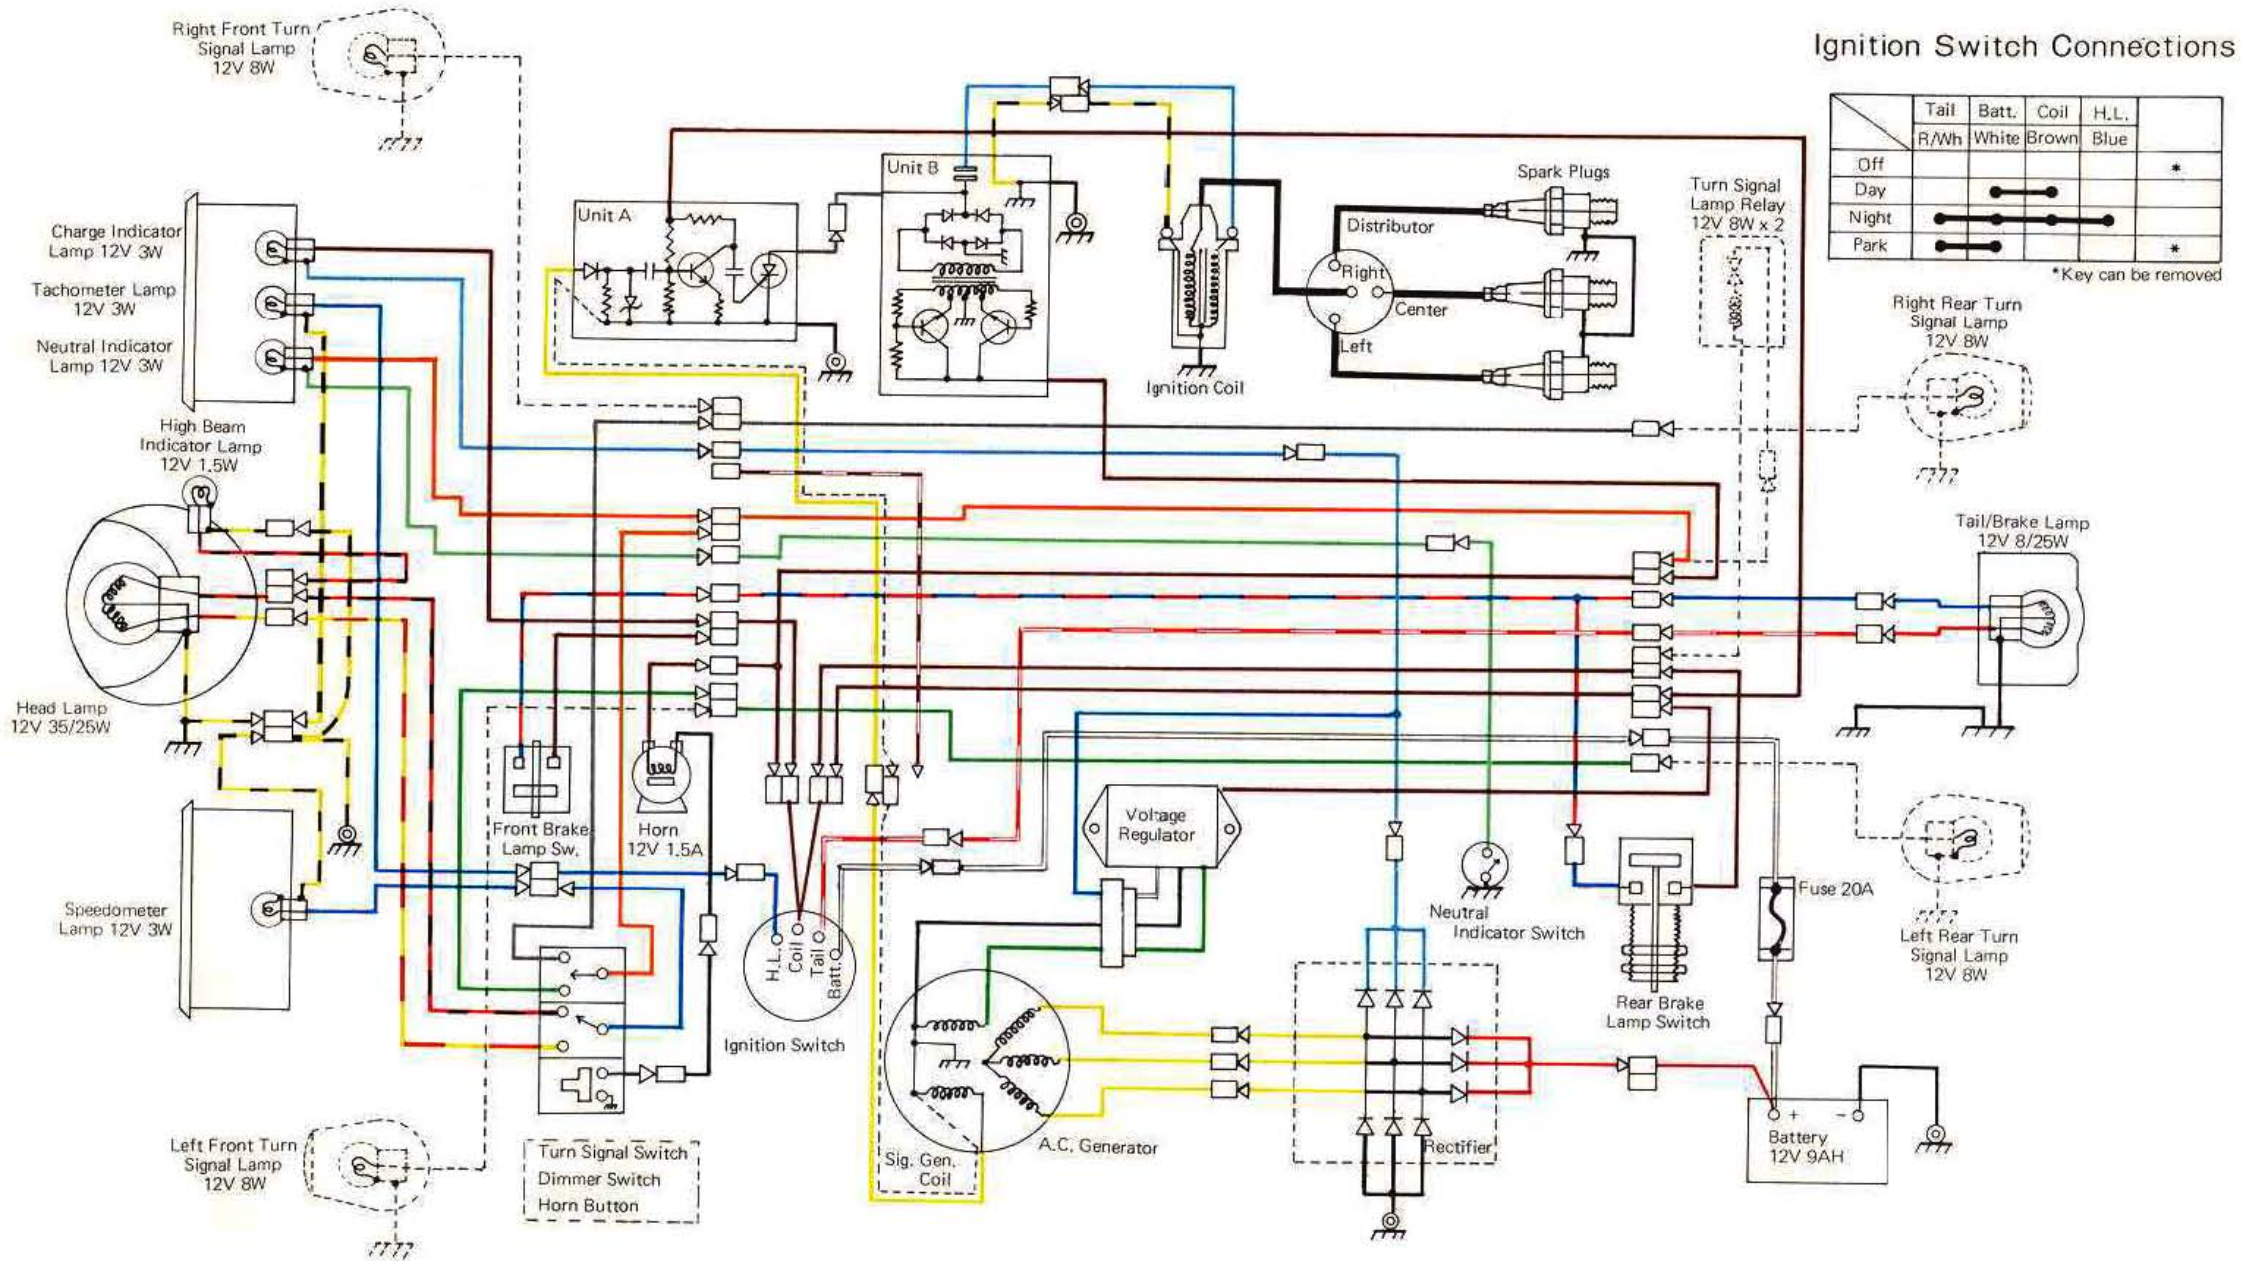

H1 Wiring Diagram

CDI Model

Ignition Switch Connections

	Tail R/Wh	Batt. White	Coil Brown	H.L. Blue	
Off					*
Day		●	●		
Night	●	●	●	●	
Park	●				*

*Key can be removed