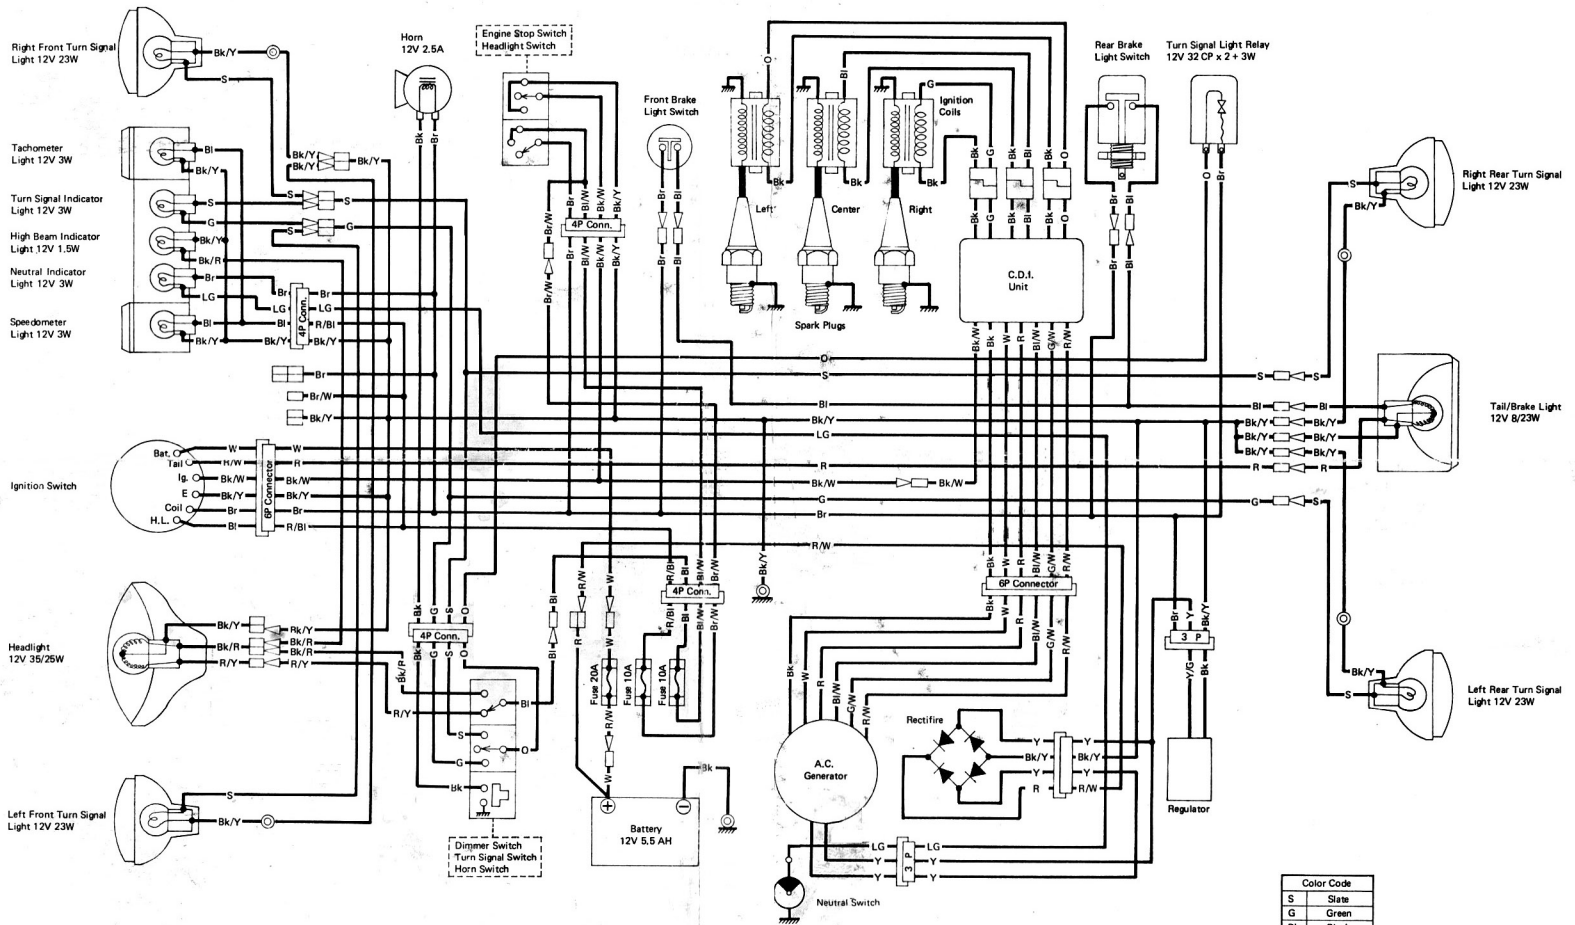

KH400-A4 Wiring Diagram

(US Model)

Color Code

S	Slate
G	Green
Bk	Black
Br	Brown
Bl	Blue
W	White
LG	Light Green
R	Red
O	Orange
Y	Yellow