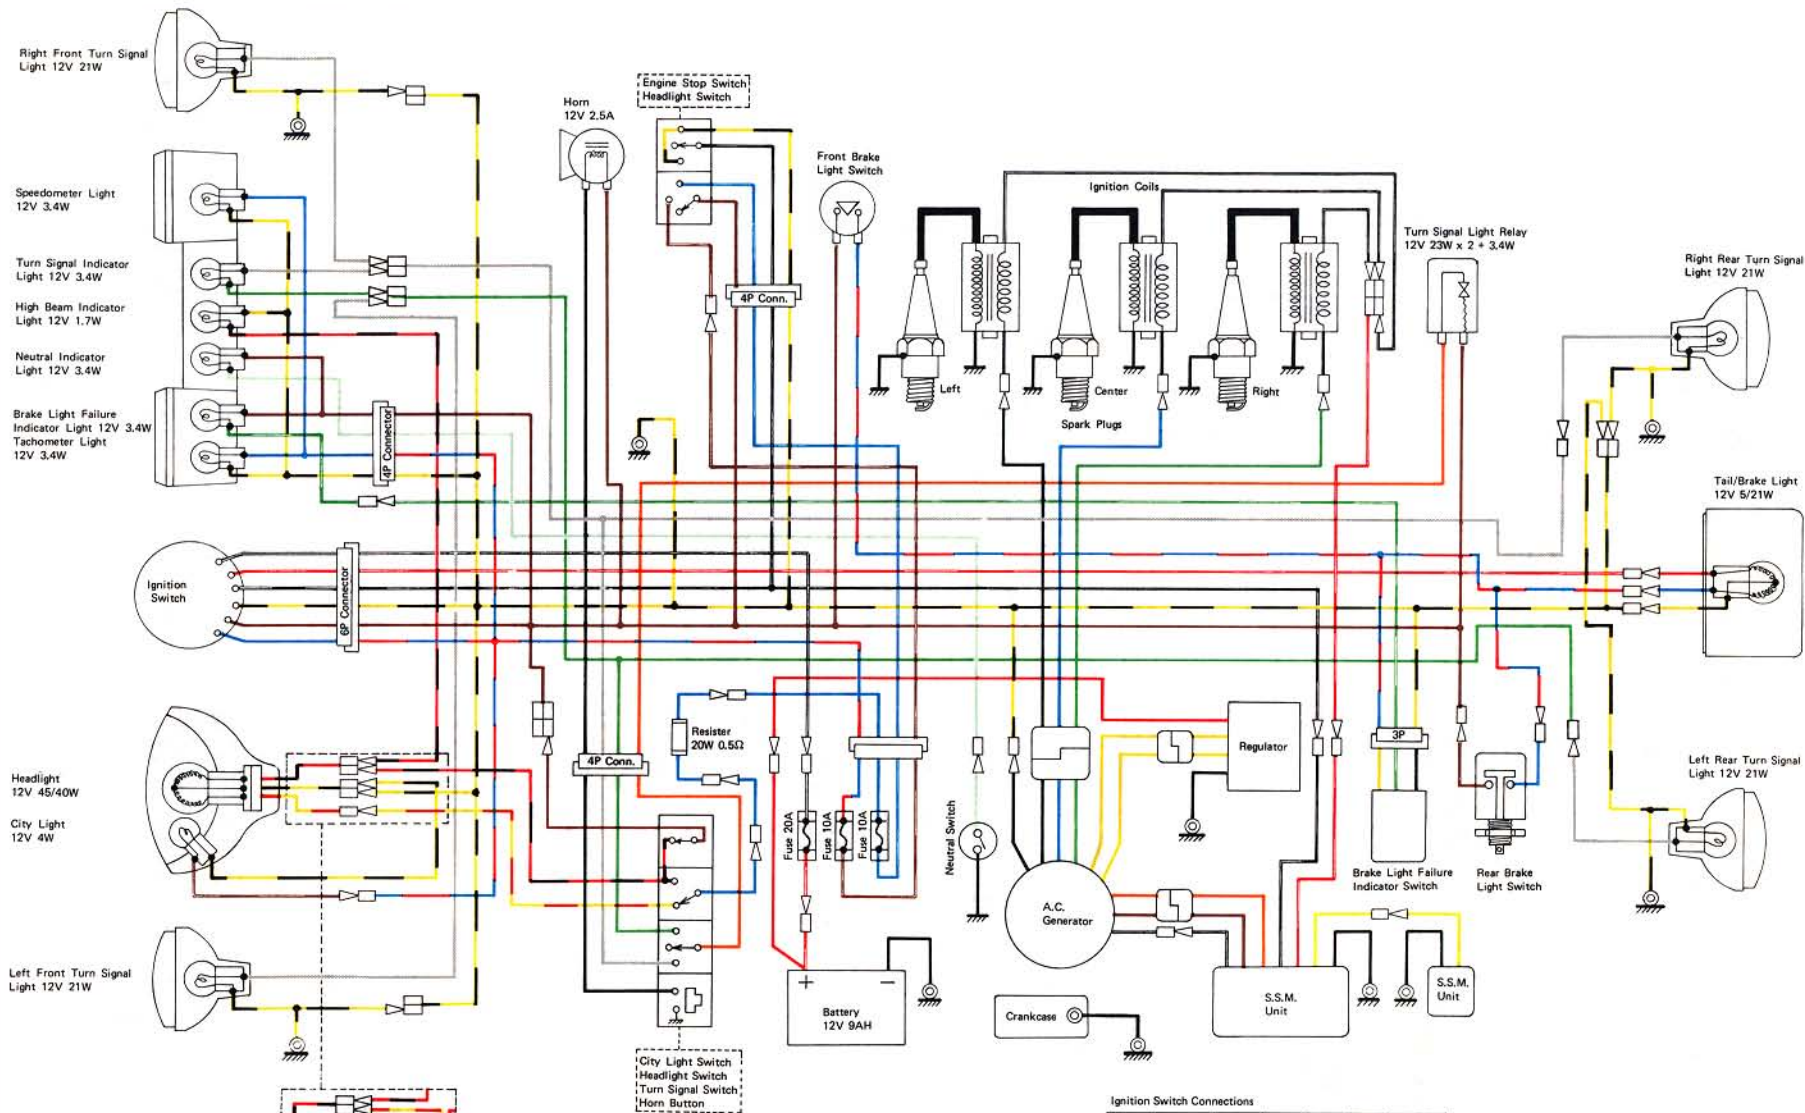

# KH500-A8 Wiring Diagram (European Model)

Italy Model (228-0)

### Ignition Switch Connections

Lead Color	Ignition	E	H.L.	Tail	Battery	Coil
	Bk/W	Bk/Y	Blue	R/W	White	Brown
OFF	●	●	●	●	●	●
ON	●	●	●	●	●	●
PARK	●	●	●	●	●	●