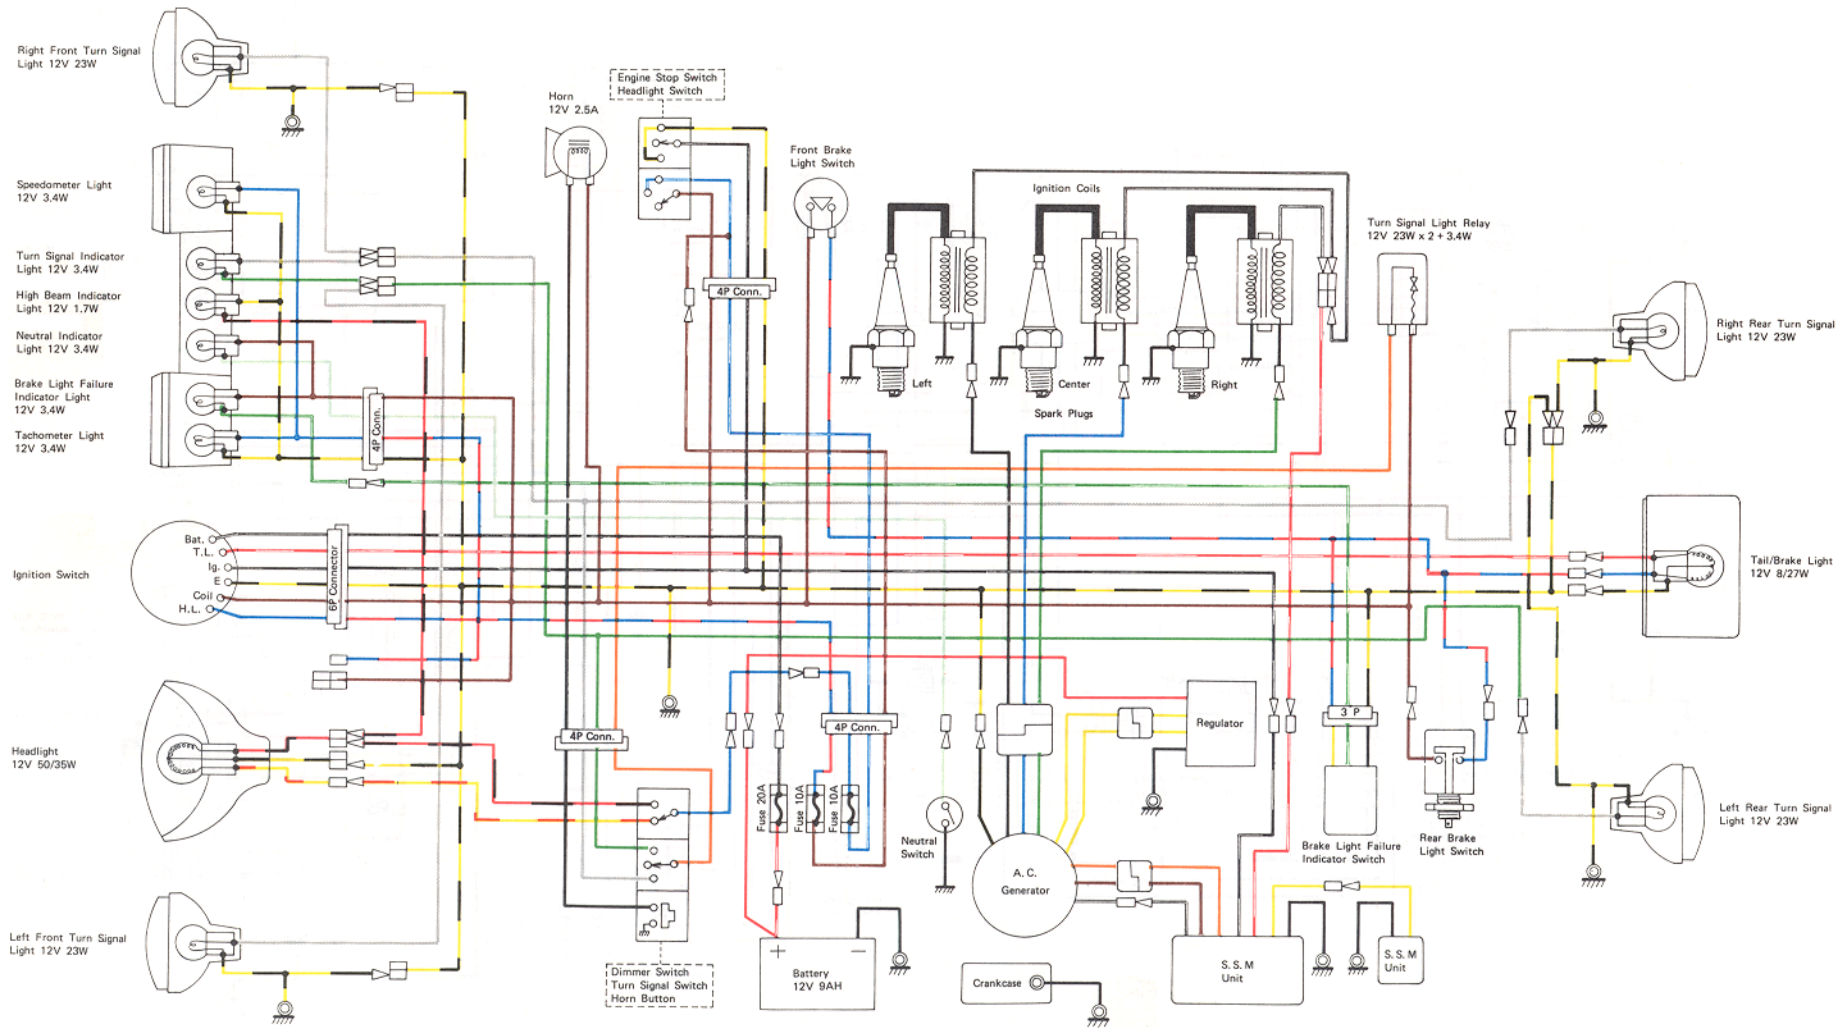

KH500-A8 Wiring Diagram (US Model)

Ignition Switch Connections

Lead	Ignition	E	H.L.	Tail	Battery	Coil
Color	Bk/W	Bk/Y	Blue	R/W	White	Brown
OFF	●	●			●	●
ON	●		●		●	●
PARK	●			●	●	●