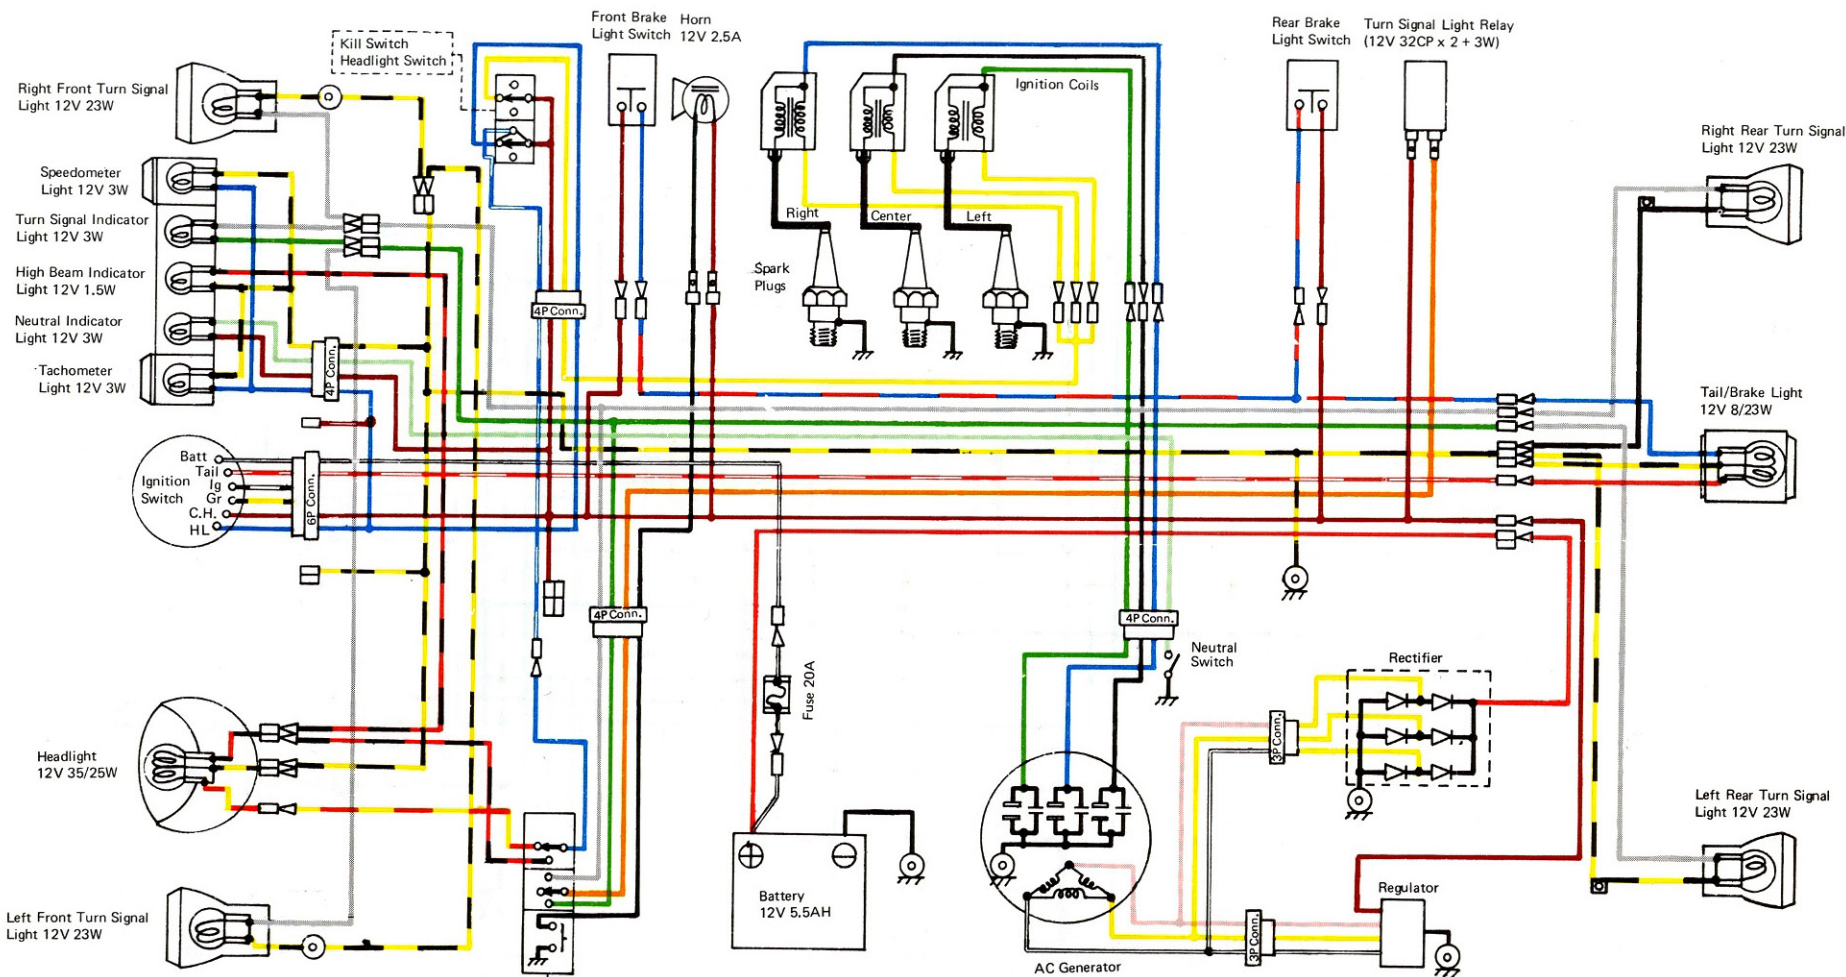

# SIB, SIC, S3, S3A Wiring Diagram ('74~'75)

(US model)

Dimmer Switch  
Turn Signal Switch  
Horn Button

Ignition Switch Connections

| Lead  | Ig.  | Gr   | H.L. | Tail | Battery | C.H.  |
|-------|------|------|------|------|---------|-------|
| Color | Bk/W | Bk/Y | Blue | R/W  | White   | Brown |
| OFF   | •    | •    |      |      | •       | •     |
| ON    | •    |      | •    |      | •       | •     |
| PARK  | •    | •    |      | •    | •       | •     |