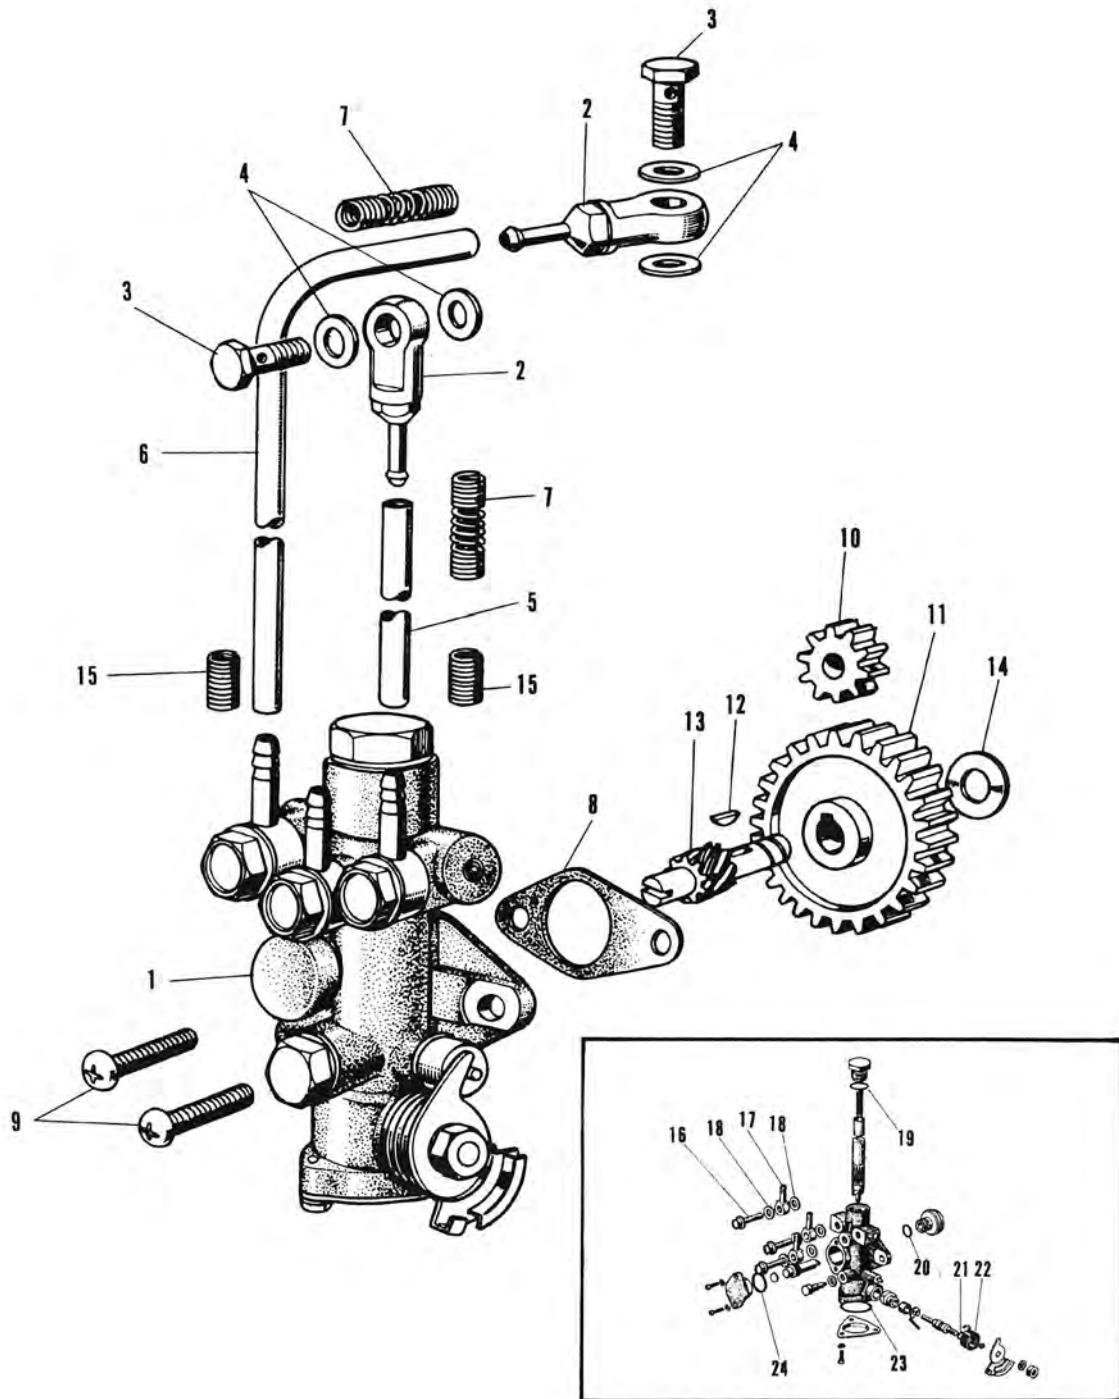

12. Oil Pump, Engine Tachometer

12. Oil Pump, Engine Tachometer

Ref. No.	D.P. No.	New Part No. (Old Part No.)	Part Name	Quantity				Remarks
				A1	A1SS	A7	A7SS	
1	1016857	16082-009 (A1030-7110)	Oil Pump Ass'y	1	1			
	1093428	16082-013 (A7030-7110)	Oil Pump Ass'y			1	1	
2	1025708	16087-002 (B1070-7112)	Check Valve	2	2	2	2	
3	1016962	92060-014 (A1030-7141)	8 x 21 Banjo Bolt	2	2	2	2	
4	1073788	751P0800	8 m/m Gasket (Fiber)	(4)	(4)	(4)	(4)	WHN EXH USE 92065-023 (A1030-7137)
	1086367	92065-023 (A1030-7137)	Check Valve Gasket (Aluminum)	4	4	4	4	
5	1016903	92059-015 (A1030-7131)	Oil Pipe (A)	1	1	1	1	L=150 m/m
6	1016938	92059-013 (A1030-7132)	Oil Pipe (B)	1	1	1	1	L=410 m/m
7	1016946	92081-025 (A1030-7135)	Oil Pipe Holder (A)	2	2	2	2	
8	1016873	16094-007 (A1030-7121)	Oil Pump Gasket	1	1	1	1	
9	1052438	220B0512	5 x 12 Pan Head Screw	2	2	2	2	
	1108468	220B0512A	5 x 12 Pan Head Screw	2	2	2	2	I.S.O. Thread
10	1013203	16084-005 (A1010-7111)	Oil Pump Pinion	1	1	1	1	
11	1013238	16085-005 (A1010-7112)	Oil Pump Gear	1	1	1	1	
12	1067087	510A3100	Woodruff Key	1	1	1	1	
13	1013246	13224-001 (A1010-7114)	Tachometer Pinion	1	1	1	1	
14	1013297	92026-025 (A1010-7134)	Tachometer Pinion Thrust Washer	1	1	1	1	
15	1016954	92081-027 (A1030-7136)	Oil Pipe Holder (B)	2	2	2	2	
16	1016989	92060-005 (A1030-7142)	6 x 16 Banjo Bolt	3	3	3	3	
17	1016997	92061-009 (A1030-7143)	6 m/m Oil Pump Banjo Connection	3	3	3	3	
18	1017004	92022-077 (A1030-7144)	6 m/m Oil Pump Banjo Gasket	6	6	6	6	
19	1090062	16088-001 (B1070-7151)	Oil Pump Housing "O" Ring	1	1	1	1	
20	1092219	16092-001 (A1030-7155)	Oil Pump Worm Gear "O" Ring	1	1	1	1	
21	1090119	16089-001 (B1071-7152)	Oil Pump Cam Shaft "V" Ring	1	1	1	1	
22	1092227	16093-002 (A1030-7161)	Oil Pump Lever Spring	1	1	1	1	
23	1110594	16091-002 (A1030-7154)	Oil Pump Cam Casing "O" Ring	1	1	1	1	
24	1090089	16090-001 (B1070-7153)	Oil Pump Worm Gear "O" Ring	1	1	1	1	