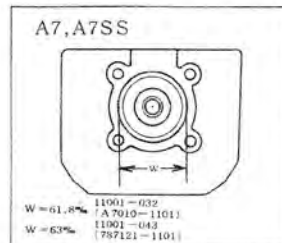

A-SERIES

1. Cylinder Head, Cylinder (1/2)

1. Cylinder Head, Cylinder (1/2)

Ref. No.	D.P. No.	New Part No. (Old Part No.)	Part Name	Quantity				Remarks
				A1	A1SS	A7	A7SS	
1	1011073	11001-020 (A1010-1101)	L.H. Cylinder Head WHN EXH USE 11001-021 (A1011-1101)	(1)	(1)			for E/No. A1E02533 and Below.
	1013912	11001-021 (A1011-1101)	L.H. Cylinder Head	1	1			
2	1011103	11001-022 (A1010-1102)	R.H. Cylinder Head	(1)	(1)			for E/No. A1E02533 and Below.
	1013939	11001-023 (A1011-1102)	R.H. Cylinder Head	1	1			
3	1026306	92070-010 (A1010-8310)	Spark Plug NGK B-8HC	2	2			
	1026348	92070-011 (A1011-8310)	Spark Plug NGK B-9HC	2	2	2	2	
4	1011146	92015-020 (A1010-1111)	8m/m Nut (Cylinder Head)	8	8	8	8	
5	1064959	460E1200	12m/m Spring Washer	8	8	8	8	
6	1011154	92022-072 (A1010-1112)	12m/m Plain Washer	8	8	8	8	
7	1011138	11004-022 (A1010-1103)	Cylinder Head Gasket (Copper-Asbestos)	(2)	(2)			WHN EXH USE 11004-023 (A1510-1103) d=54φ
	1017845	11004-023 (A1510-1103)	Cylinder Head Gasket (Copper-Sheet)	2	2			
	1021834	11004-027 (A7010-1103)	Cylinder Head Gasket (Copper-Sheet)			2	2	d=63φ
8	1011152	11005-032 (A1010-1201)	L.H. Cylinder WHN EXH USE 11005-033 (A1011-1201)	(1)	(1)			for E/No. A1E02533 and Below.
	1013947	11005-033 (A1011-1201)	L.H. Cylinder	1	1			
9	1011189	11005-034 (A1010-1202)	R.H. Cylinder WHN EXH USE 11005-035 (A1011-1202)	(1)	(1)			for E/No. A1E02533 and Below.
	1013955	11005-035 (A1011-1202)	R.H. Cylinder	1	1			
10	1011367	18069-010 (A1010-1472)	Exhaust Pipe Clamp d=41φ	(2)		(2)		WHN EXH USE 18069-033 (A1011-1472)
	1107143	18069-033 (A1011-1472)	Exhaust Pipe Clamp d=42.5φ	2		2		
11	1011375	18067-008 (A1010-1473)	Exhaust Pipe Gasket	2		2		
12	1011197	11009-013 (A1010-1204)	Cylinder Base Gasket	(2)	(2)	(2)	(2)	WHN EXH USE 11009-023 (A1011-1204)
	1016164	11009-023 (A1011-1204)	Cylinder Base Gasket	2	2	2	2	
13	1021826	11001-032 (A7010-1101)	Cylinder Head WHN EXH USE 11001-043 (787 121-1101)			(2)	(2)	
	1122509	11001-043 (787 121-1101)	Cylinder Head			2	2	for E/No. A7E13182 and Above.