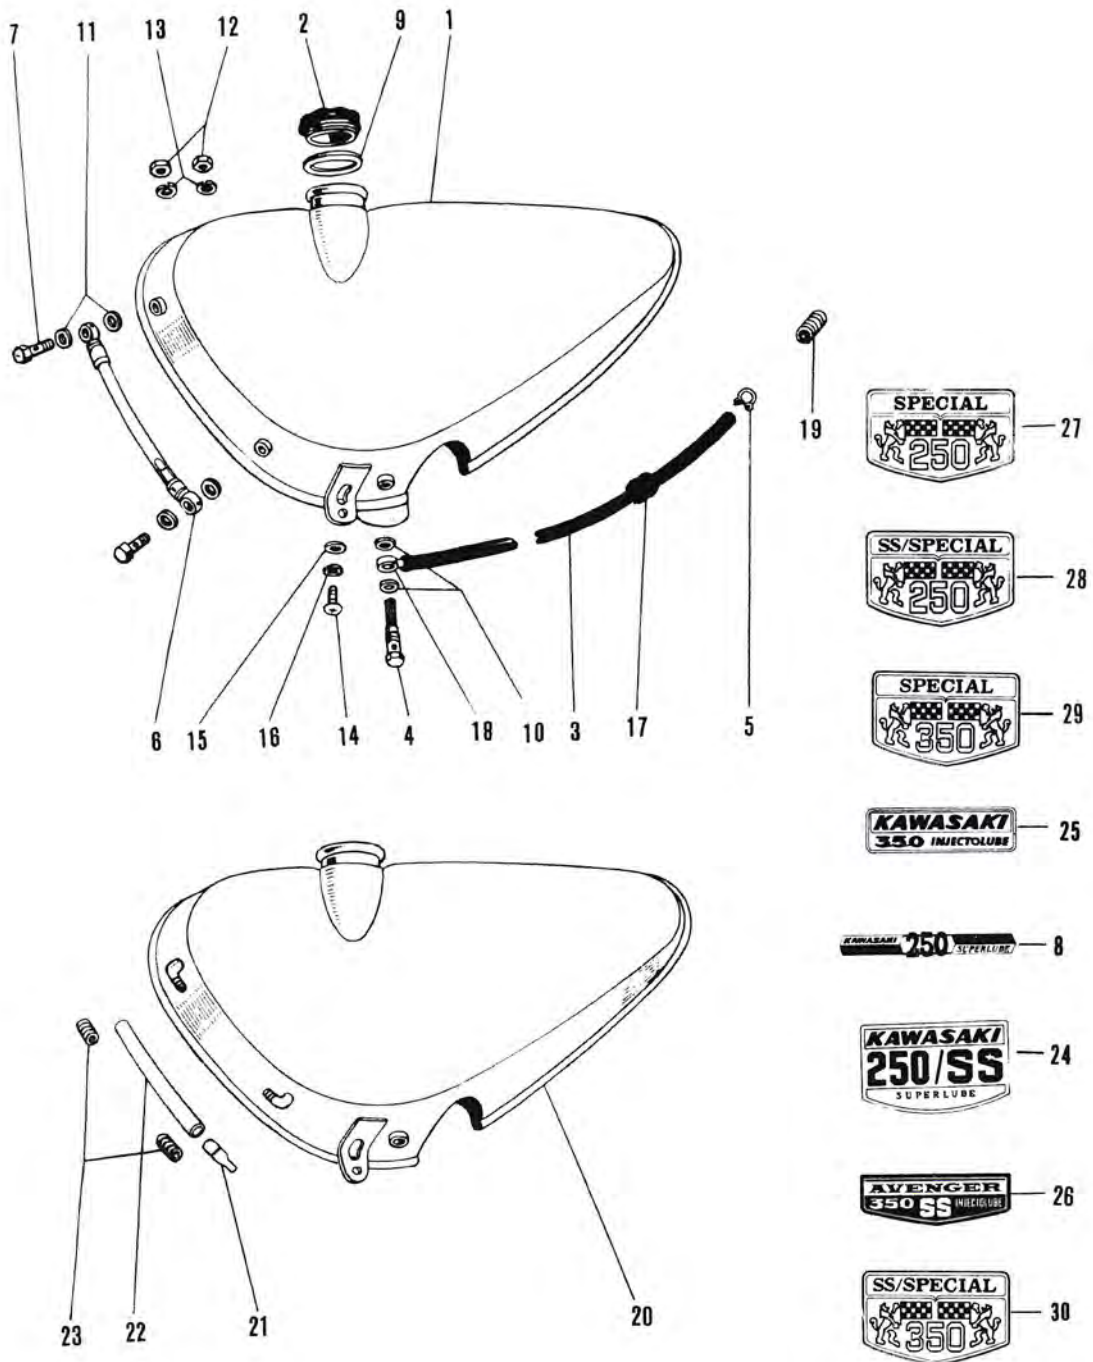

A-SERIES

23. Oil Tank (3/2)

23. Oil Tank (2/2)

Ref. No.	D.P. No.	New Part No. (Old Part No.)	Part Name	Quantity				Remarks
				A1	A1SS	A7	A7SS	
21	1023373	52005-004 (A7040-4513)	Oil Level Gauge	1	1	1	1	
22	1073745	700Q06100	6 x 100 Vynil Tube	1	1	1	1	
23	1054538	92037-040 (2320-4509)	Oil Level Pipe Clamp	2	2	2	2	
24	1017802	56018-007 (A1340-6204)	Oil Tank Mark		1			
25	1122738	56015-015 (A7040-6204J)	Oil Tank & Side Cover Mark			1		
26	1085972	56018-010 (A7320-4515)	Oil Tank Mark				1	
27	1136917	56015-018	Oil Tank & Side Cover Mark	1				
28	1137093	56015-019	Oil Tank Mark		1			
29	1136828	56015-020	Oil Tank & Side Cover Mark			1		
30	1137107	56015-022	Oil Tank Mark				1