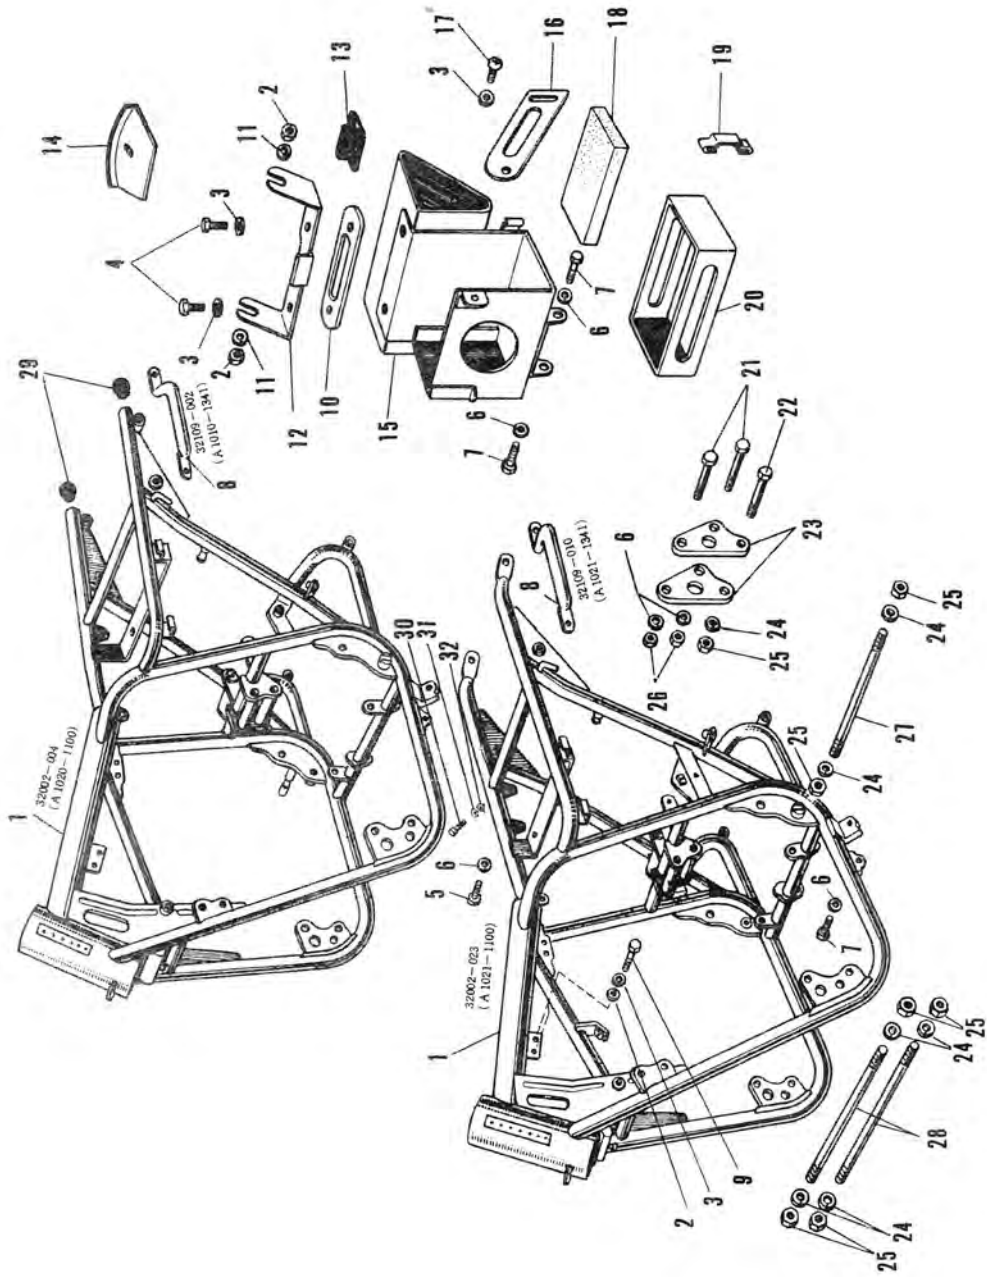

13-1. Frame, Engine Bracket (1/2)

13-1. Frame, Engine Bracket (1/2)

Ref. No.	D.P. No.	New Part No. (Old Part No.)	Part Name	Quantity		Remarks
				A1	A7	
1	1014293	32002-004 (A1020-1100)	Frame Ass'y WHN EXH USE 32002-023 (A1021-1100)	(1)		
	1016636	32002-023 (A1021-1100)	Frame Ass'y	1	1	
2	1054872	310B0600	6 m/m Nut	6	6	
3	1065122	461F0600	6 m/m Spring Washer	7	7	
4	1042475	110B0616	6 x 16 Hex Head Bolt	2	2	
5	1043617	114B0816	8 x 16 Hex Head Bolt	1	1	USE for Voltage Regulator
6	1065149	461F0800	8 m/m Spring Washer	7	7	
7	1042645	110B0816	8 x 16 Hex Head Bolt	4	4	
8	1014447	32109-002 (A1020-1341)	Frame Grip	(1)		WHN EXH USE 32109-010 (A1021-1341)
	1016644	32109-010 (A1021-1341)	Frame Grip	1	1	
9	1042572	110B0636	6 x 36 Hex Head Bolt	4	4	
10	1014439	32100-009 (A1020-1335)	Tool Box Set Nut	1	1	
11	1064827	411B0600	6 m/m Plain Washer	2	2	
12	1014358	32095-001 (A1020-1321)	Selenium Rectifier Bracket	2	2	
13	1014366	32103-003 (A1020-1322)	Selenium Rectifier Rubber Seat	1	1	
14	1014374	32104-002 (A1020-1325)	Air Cleaner Cover	1	1	
15	1014382	32099-001 (A1020-1330)	Battery & Tool Box Set	1	1	
16	1014404	32100-005 (A1020-1331)	Battery Band	1	1	
17	1052594	220B0616	6 x 16 Pan Head Screw	1	1	
18	1072749	32103-006 (6020-7218)	Battery Mat	1	1	
19	1024256	31082-002 (B1060-1306)	Battery Protector	1		USE for 12V 7AH Battery
20	1014412	32103-009 (A1020-1332)	Battery Clearance Rubber	1	1	USE for 12V 6AH Battery
21	1042815	110B0871	8 x 71 Hex Head Bolt	(2)	(2)	WHN EXH USE 110B0870
	1095579	110B0870	8 x 70 Hex Head Bolt	2	2	
22	1043323	113B1071	10 x 71 Hex Head Bolt	(1)	(1)	WHN EXH USE 113B1070
	1095854	113B1070	10 x 70 Hex Head Bolt	1	1