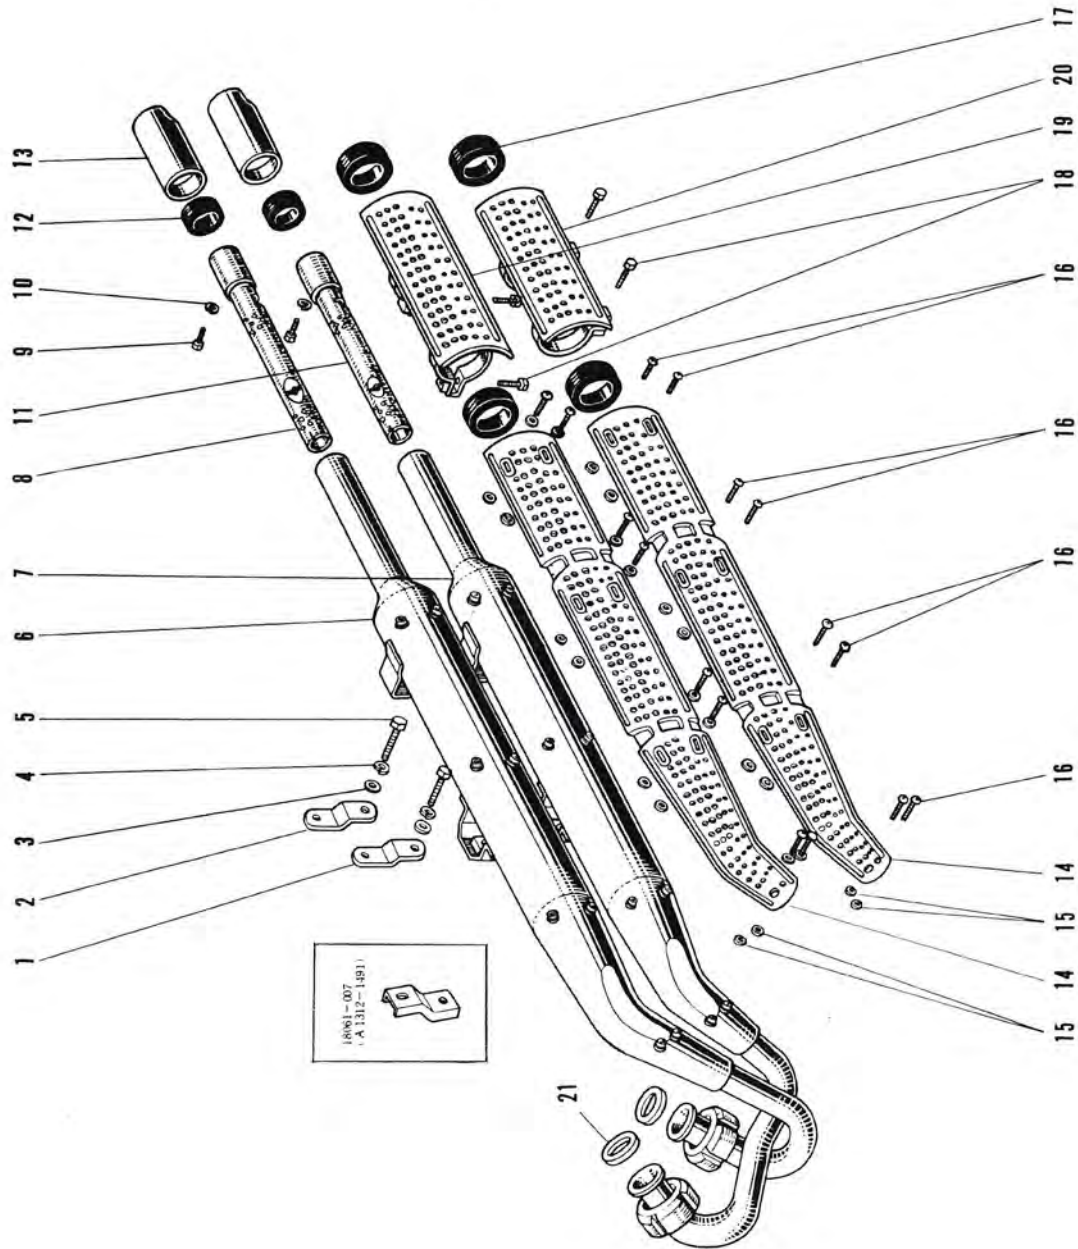

A-SERIES

11-2. Mufflers (Unit Type)

11-2. Mufflers (Unit Type)

Ref. No.	D.P. No.	New Part No. (Old Part No.)	Part Name	Quantity	Remarks
				A1SS	
1	1017349	18061-008 (A1310-1492)	Lower Muffler Bracket	1	
2	1017322	18061-006 (A1310-1491)	Upper Muffler Bracket	(1)	WHN EXH USE 18061-007 (A1312-1491)
	1082787	18061-007 (A1312-1491)	Upper Muffler Bracket	1	
3	1064738	410B0800	8 m/m Plain Washer	2	
4	1064932	460E0800	8 m/m Spring Washer	2	
5	1042688	110B0820	8 x 20 Hex Head Bolt	2	
6,8~10	1017179	18002-021 (A1310-1410)	Upper Muffler Complete	1	
7,9~11	1017195	18003-003 (A1310-1420)	Lower Muffler Complete	1	
8	1017217	18033-016 (A1310-1431)	Upper Baffle Tube	1	
9	1042459	110B0612	6 x 12 Hex Head Bolt	2	
10	1064924	460E0600	6 m/m Spring Washer	2	
11	1017225	18033-017 (A1310-1432)	Lower Baffle Tube	1	
12	1017284	18068-003 (A1310-1452)	Rubber Seal	2	
13	1017276	18048-004 (A1310-1451)	Tail Piece	2	
14	1017233	18057-009 (A1310-1441)	Muffler Cover	2	
15	1017268	92065-024 (A1310-1443)	Heat Insulator	(16)	WHN EXH USE 18065-002 (A7310-1443)
	1082744	18065-002 (A7310-1443)	Heat Insulator	16	
16	1092715	220E0608	6 x 8 Pan Head Screw	16	
17	1093436	92072-025 (A1310-1455)	40 m/m Rubber Band	4	
18	1052594	220B0616	6 x 16 Pan Head Screw	4	
19	1017292	18057-017 (A1310-1453)	Upper Tail Piece Cover	1	
20	1017306	18057-018 (A1310-1454)	Lower Tail Piece Cover	1	
21	1011375	18067-008 (A1010-1473)	Exhaust Pipe Gasket	2