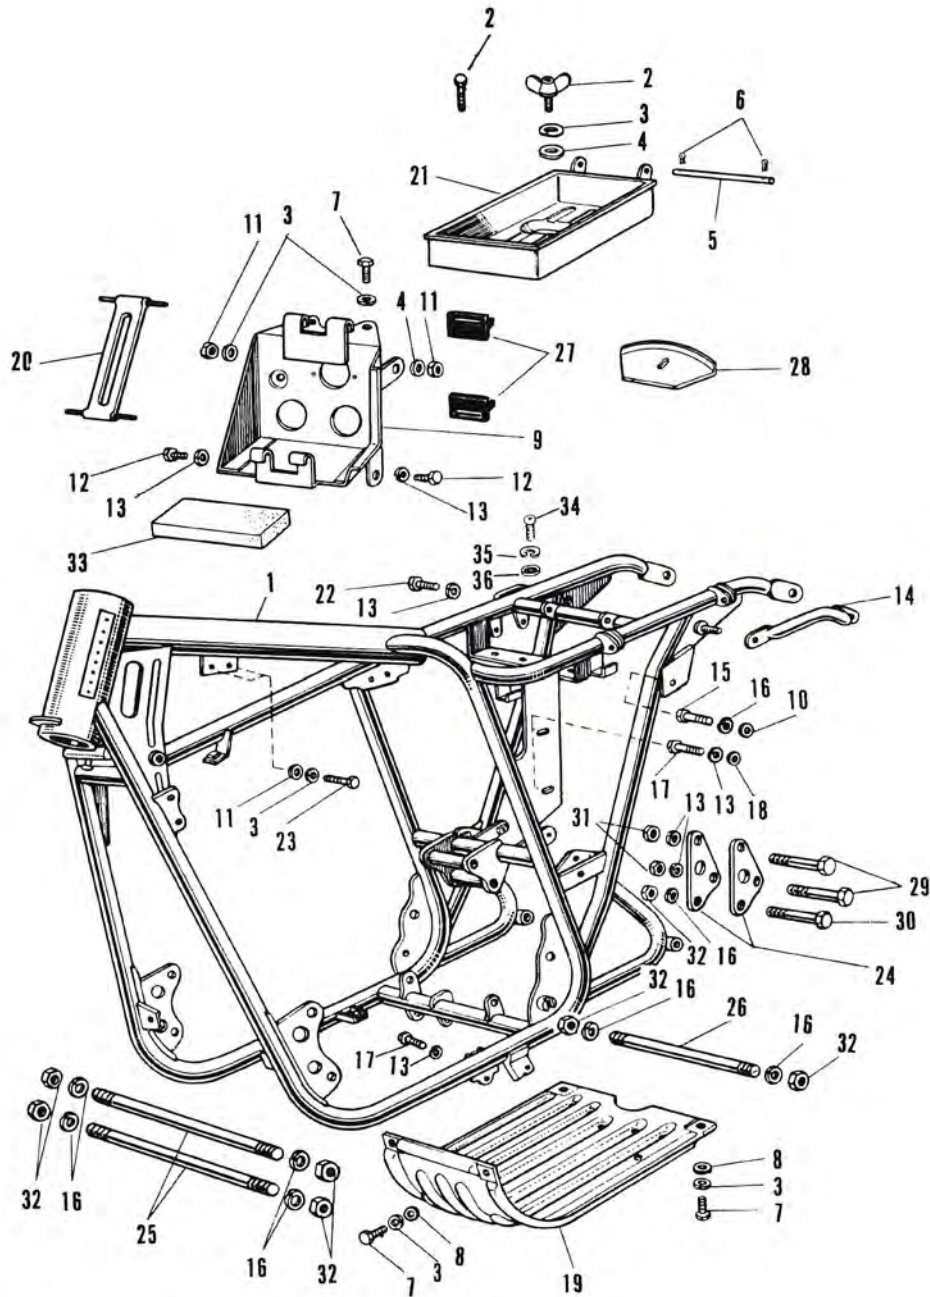

A-SERIES

13-3. Battery, Engine Bracket (1/2)

13-3. Battery, Engine Bracket (1/2)

Ref. No.	D.P. No.	New Part No. (Old Part No.)	Part Name	Quantity				Remarks
				A1	A1SS	A7	A7SS	
1	1135937	32002-028	Frame Complete	1	1	1	1	
2	1017535	92001-034	Wing Bolt	(1)	(1)	(1)	(1)	
	1052578	(A1320-1337) 220B0612	WHN EXH USE 220B0612 6 x 12 Pan Head Screw	1	1	1	1	
3	1065122	461F0600	6 m/m Spring Washer	8	12	8	12	
4	1064827	411B0600	6 m/m Plain Washer	2	2	2	2	
5	1025856	92043-020	Oil Tank Shaft	1	1	1	1	
		(B1080-4523)						
6	1067192	550D1610	1.6 x 10 Cotter Pin	2	2	2	2	
7	1042459	110B0612	6 x 12 Hex Head Bolt	2	6	2	6	
8	1064703	411B0600	6 m/m Plain Washer	4	4	4	4	
9	1017519	32097-004	Battery Box	1	1	1	1	
		(A1320-1333)						
10	1064746	410B1000	10 m/m Plain Washer		1		1	
11	1054872	310B0600	6 m/m Nut	6	6	6	6	
12	1042645	110B0816	8 x 16 Hex Head Bolt	2	2	2	2	
13	1065149	461F0800	8 m/m Spring Washer	7	7	7	7	
14	1017543	32109-004	Frame Grip	1	1	1	1	
		(A1320-1341)						
15	1043277	113B1025	10 x 25 Hex Head Bolt		1		1	
16	1065157	461F1000	10 m/m Spring Washer	7	8	7	8	
17	1042653	110B0818	8 x 18 Hex Head Bolt	2	2	2	2	
18	1064835	411B0800	8 m/m Plain Washer		2		2	
19	1017667	55011-005	Engine Guard		1		1	
		(A1320-6801)						
20	1017497	92072-015	Battery Band	1	1	1	1	
		(A1320-1331)						
21	1017527	32098-002	Tool Box	1	1	1	1	
		(A1320-1336)						
22	1043617	114B0816	8 x 16 Hex Head Bolt	1	1	1	1	
23	1042572	110B0636	6 x 36 Hex Head Bolt	4	4	4	4	
24	1014307	32030-006	Engine Rear Holder Plate	2	2	2	2	
		(A1020-1311)						
25	1014315	92091-002	Engine Upper Mounting Bolt	2	2	2	2	
		(A1020-1312)						
26	1014323	92091-003	Engine Lower Mounting Bolt	1	1	1	1	
		(A1020-1313)