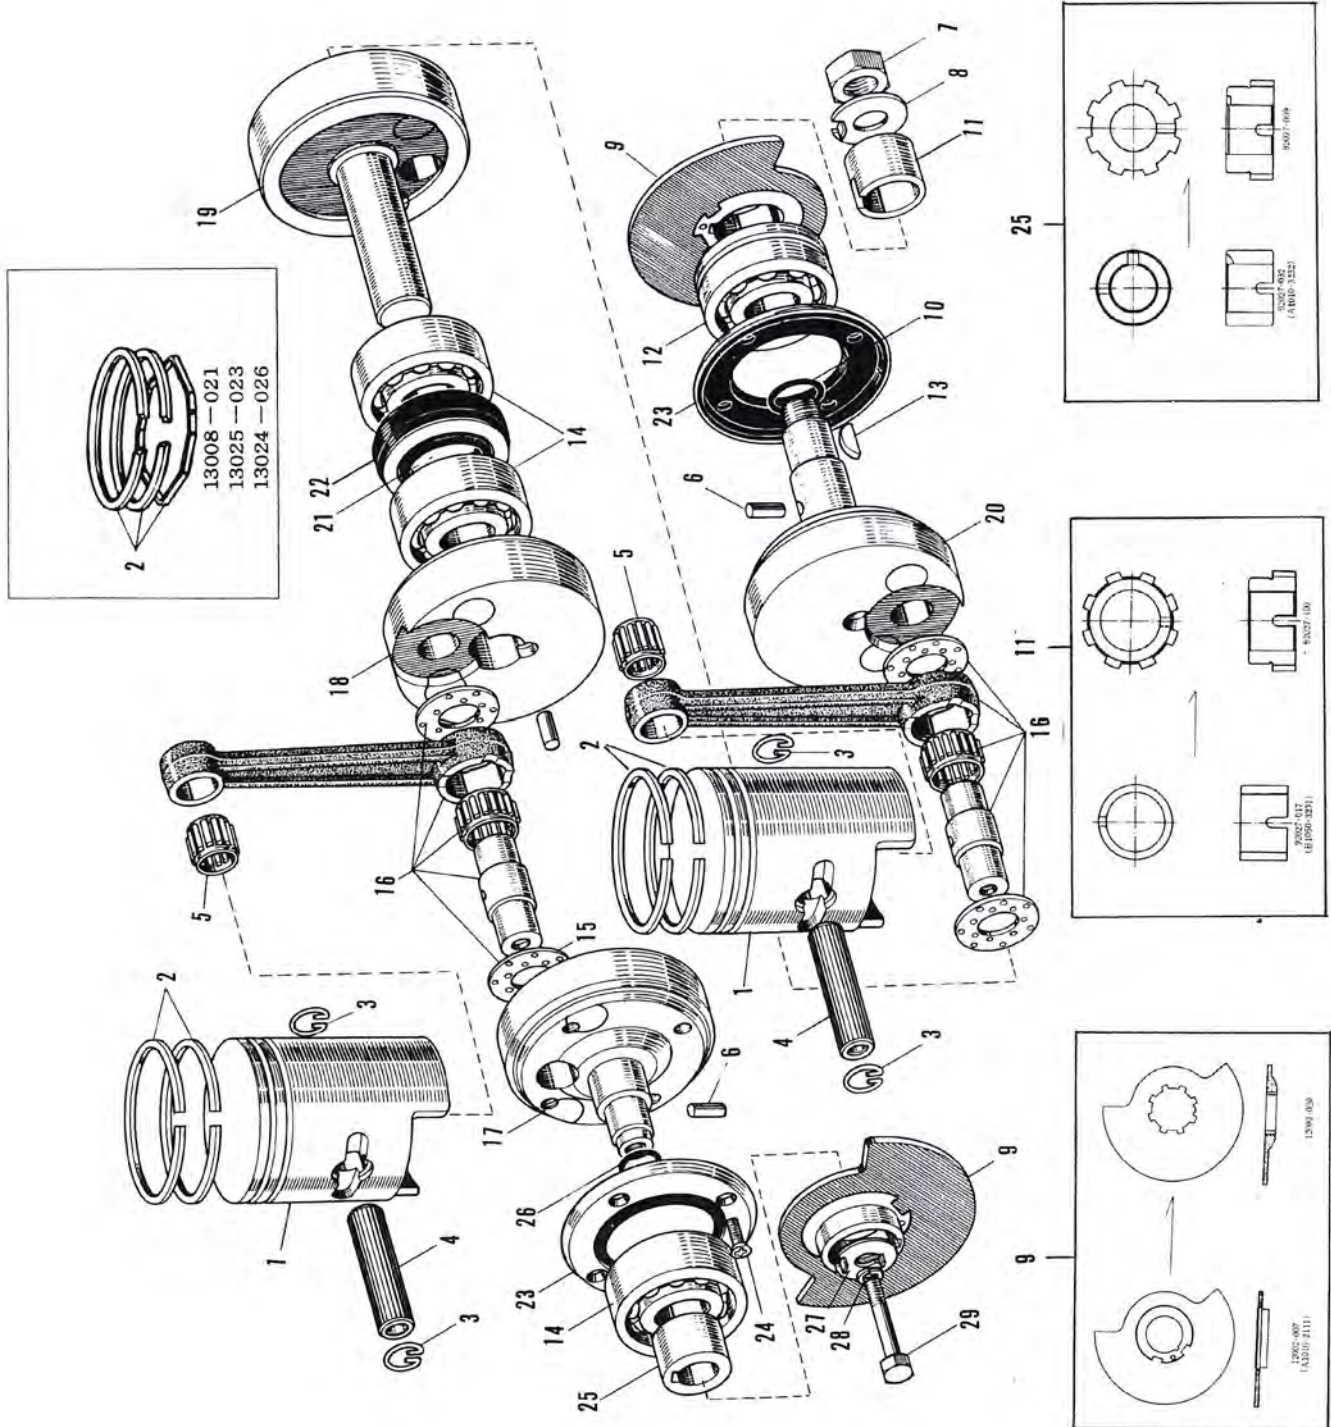

3-2. Piston, Crankshaft (1/2)

3-2. Piston, Crankshaft (1/2)

Ref. No.	D.P. No.	New Part No. (Old Part No.)	Part Name	Quantity		Remarks
				A7	A7SS	
1	1022067	13001-027 (A7010-3101-0)	Piston, STD	2	2	
	1022083	13029-023 (A7010-3101-2)	Piston, 0.020" Over Size			
	1022113	13027-024 (A7010-3101-4)	Piston, 0.040" Over Size			
2	1022288	13008-019 (A7010-3110-0)	Piston Ring Set, STD	(2)	(2)	WHN EXH USE 13008-021
	1022317	13025-013 (A7010-3110-2)	Piston Ring Set, 0.020" Over Size			WHN EXH USE 13025-023
	1022334	13024-012 (A7010-3110-4)	Piston Ring Set, 0.040" Over Size			WHN EXH USE 13024-026
	1124544	13008-021	Piston Ring Set, STD	2	2	
	1124552	13025-023	Piston Ring Set, 0.020" Over Size			
	1124579	13024-026	Piston Ring Set, 0.040" Over Size			
3	1023535	92036-004 (B1050-3104)	Piston Pin Circlip	4	4	
4	1033158	13002-010 (F2050-3103)	Piston Pin	2	2	
5	1033182	13033-011 (F2050-3204)	Small End Needle Bearing	2	2	
6	1073214	610A0412	4 x 12 Dowel Pin	2	2	
7	1011766	92015-019 (A1010-3236)	18 m/m Nut	1	1	
8	1011758	92024-006 (A1010-3235)	18 m/m Clawed Lock Washer	1	1	
9	1011413	12002-007 (A1010-2111)	Rotary Disc Valve	2	2	
	1138944	12002-020	Rotary Disc Valve	2	2	
10	1011774	92055-018 (A1010-3237)	22 m/m "O" Ring	1	1	
11	1023586	92027-017 (B1050-3231)	R.H. Crankshaft Collar	1	1	
	1138979	92027-100	R.H. Crankshaft Collar	1	1	
12	1012843	92045-002 (A1010-4226)	#6305N Ball Bearing	1	1	
13	1067109	510A5100	Woodruff Key	1	1	
12,14~24	1023187	13036-021 (A7030-3200)	Crankshaft & Connecting Rod Ass'y	1	1	
14	1067745	601B6305	#6305 Ball Bearing	3	3	
15	1137433	92026-024 (A1010-3208)	Side Washer	4	4	
16	1137549	13044-007 (A7030-3210)	Connecting Rod Set	2	2	
17	1137557	13037-031 (A7030-3211)	L.H. Crankshaft	1	1	
18	1137506	13040-001 (A1010-3214)	Center Crank Web	1	1