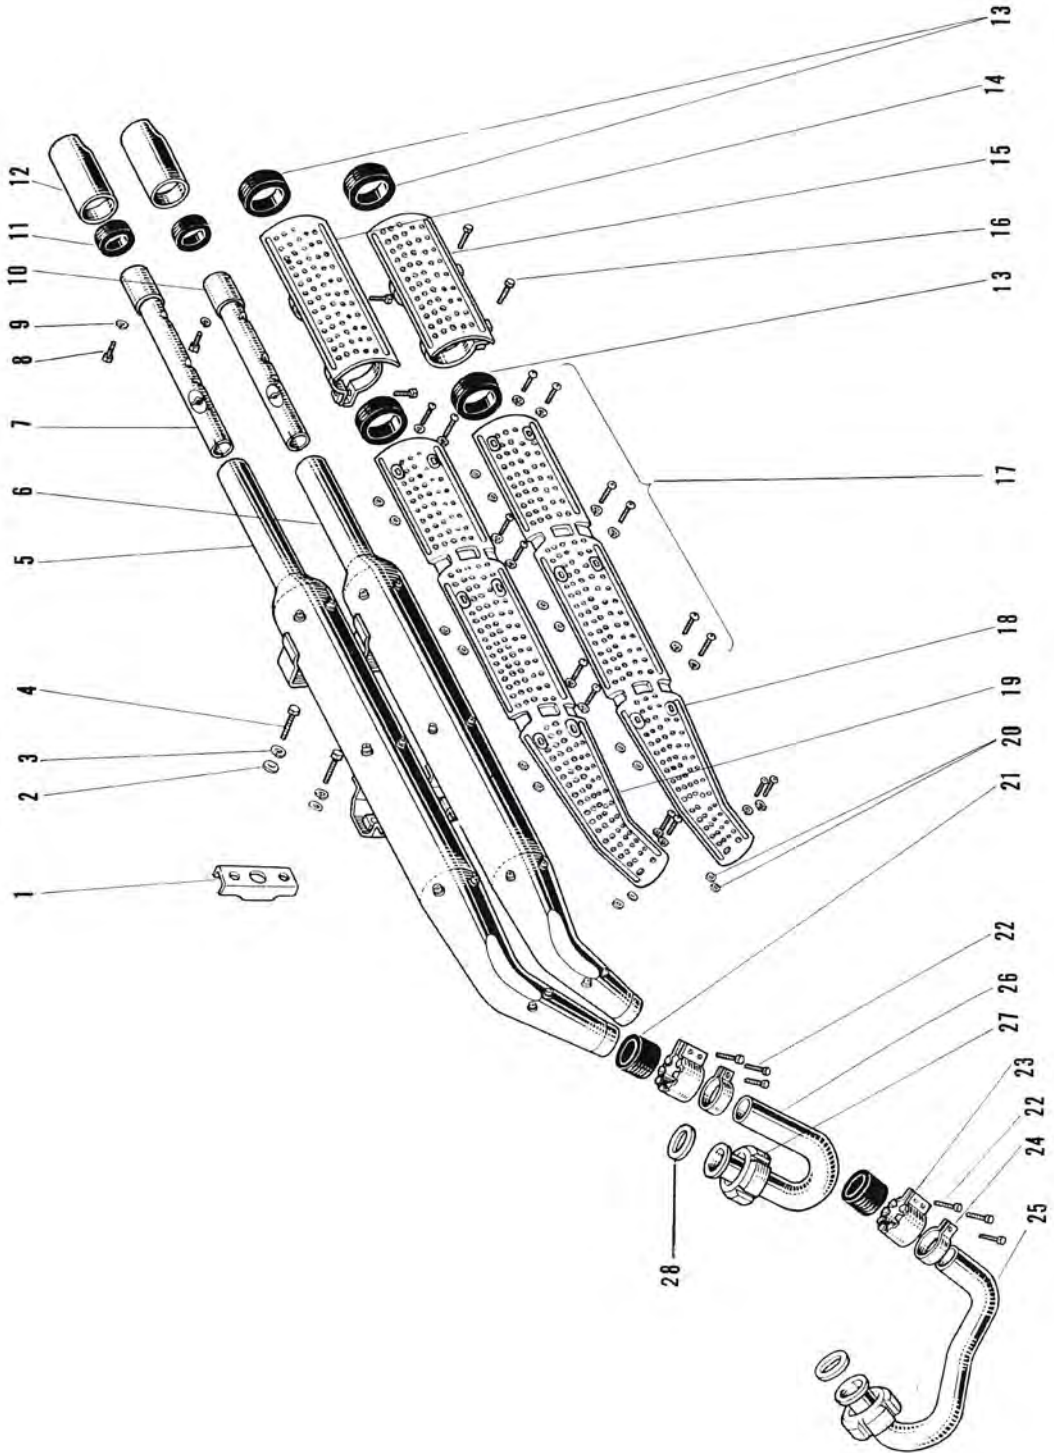

A-SERIES

11-3. Mufflers (Separate Type) (2 1/2)

11-3. Mufflers(Separate Type) (2/2)

Ref. No.	D.P. No.	New Part No. (Old Part No.)	Part Name	Quantity	Remarks
				A1SS	
23	1022016	18044-008 (A7010-1462)	Muffler Connector Holder	2	
24	1022032	18044-007 (A7010-1474)	Muffler Connector Clamp	2	
25	1017209	18049-044 (A1310-1422)	R.H. Exhaust Pipe	1	
26	1017187	18049-030 (A1310-1412)	L.H. Exhaust Pipe	1	
27	1107143	18069-033 (A1011-1472)	Exhaust Pipe Clamp	2	
28	1011375	18067-008 (A1010-1473)	Exhaust Pipe Gasket	2