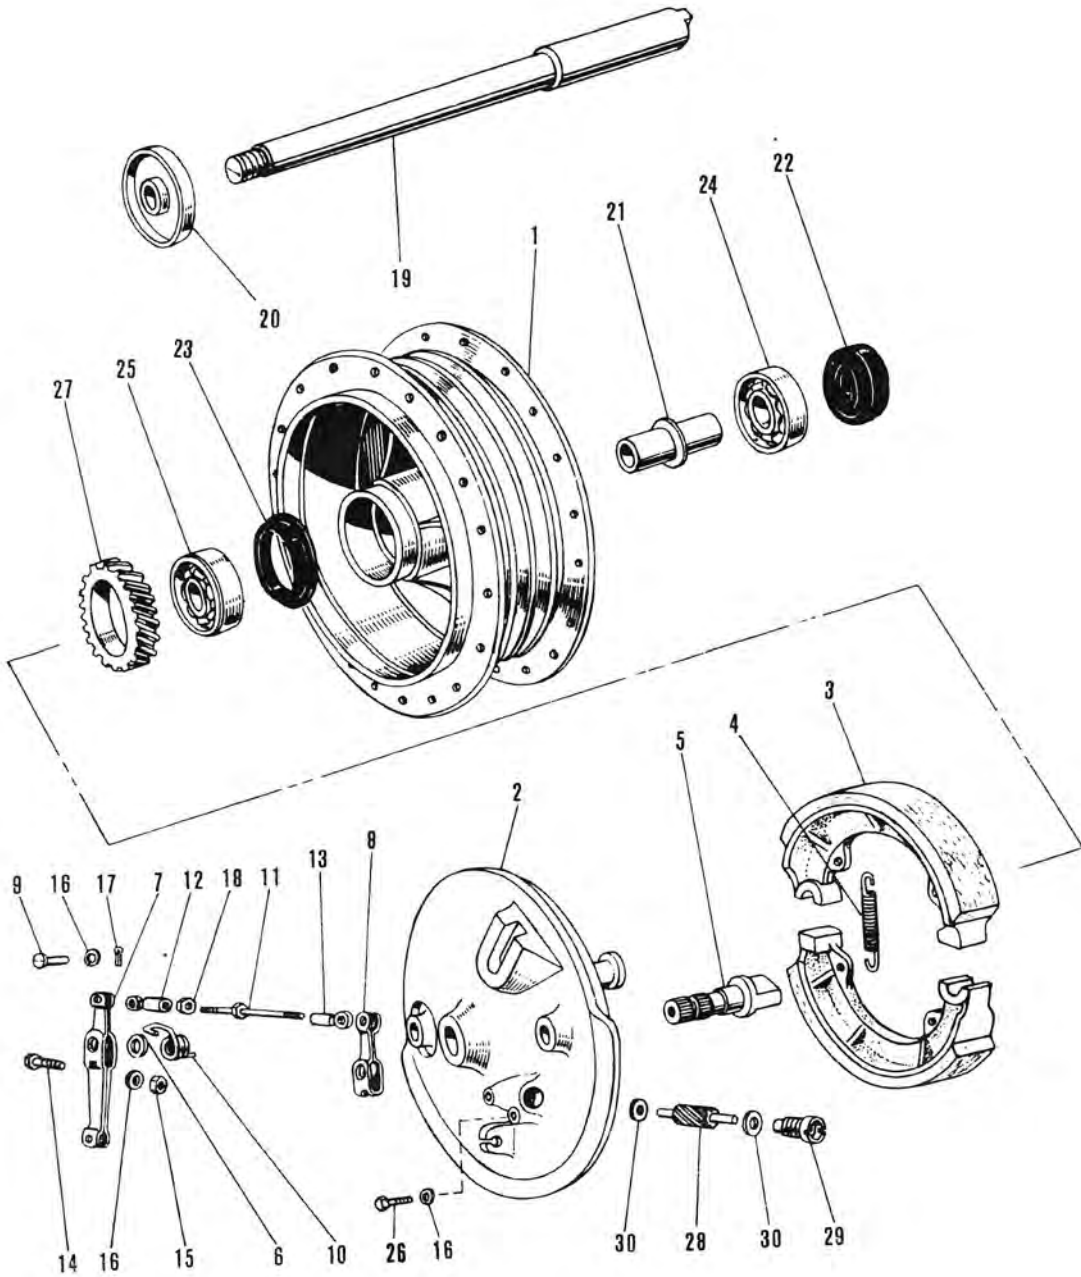

18. Front Hub (2/2)

18. Front Hub (2/2)

Ref. No.	D.P. No.	New Part No. (Old Part No.)	Part Name	Quantity				Remarks
				A1	A1SS	A7	A7SS	
22	1037552	92052-005 (WTC25428)	WTC25428 Oil Seal	1	1	1	1	
23	1136666	92050-017 (WOC55687)	OC55687 Oil Seal	1	1	1	1	
24	1067672	601B6302	#6302 Ball Bearing	1	1	1	1	
25	1067699	601B6302Z	#6302Z Ball Bearing	1	1	1	1	
26	1042483	110B0618	6 x 18 Hex Head Bolt	1	1	1	1	
27	1015044	41059-009 (A1020-2381)	Speedometer Gear	1	1	1	1	
28	1015052	41060-007 (A1020-2385)	Speedometer Pinion	1	1	1	1	
29	1066889	41062-003 (5020-6904)	Speedometer Pinion Busing	1	1	1	1	
30	1066897	41063-003 (5020-6905)	Speedometer Pinion Thrust Washer	2	2	2	2