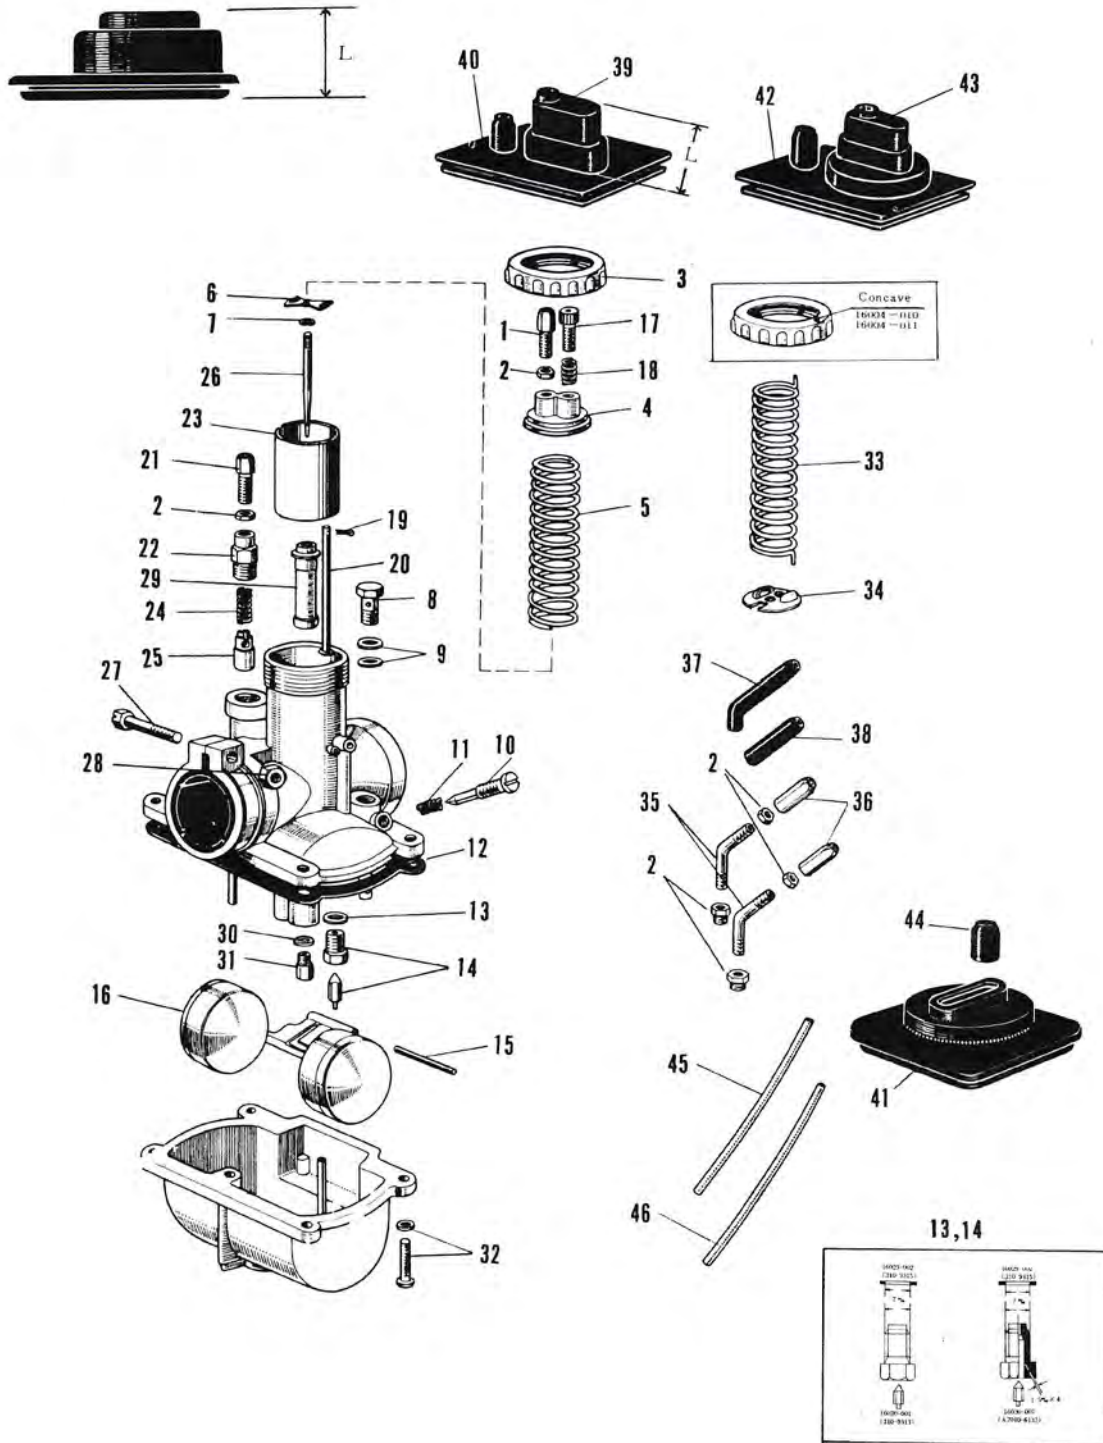

A-SERIES

10-1. Carburetor (VM22SC, VM26SC) ($\frac{1}{3}$)

10-1. Carburetor (VM22SC, VM26SC) (1/3)

Ref. No.	D.P. No.	New Part No. (Old Part No.)	Part Name	Quantity				Remarks
				A1	A1SS	A7	A7SS	
1~32	1016849	16001-038 (A1030-6100)	Carburetor Ass'y	2	1			VM22SC
1~32	1017772	16001-044 (A1330-6200)	L.H. Carburetor Ass'y		1			VM22SC
35~38	1023306	16001-059 (A7030-6100)	Carburetor Ass'y			2	1	VM26SC
1~4	1091832	16001-062 (A7330-6200)	L.H. Carburetor Ass'y				1	VM26SC
7~34	1061313	16002-002 (310-9324)	Cable Adjuster	2	1	2	1	
1~4	1061348	16003-004 (310-9325)	Cable Adjuster Lock Nut	4	6	4	6	
7~38	1023985	16004-002 (B1050-6103)	Mixing Chamber Cap	2	2			Whitworth Thread
1	1123106	16004-010	Mixing Chamber Cap	2	2			Metric Thread
2	1022555	16004-008 (A7010-6103)	Mixing Chamber Cap			2	2	Whitworth Thread
3	1123114	16004-011	Mixing Chamber Cap			2	2	Metric Thread
4	1023993	16005-005 (B1050-6104)	Mixing Chamber Top	2	2			
	1022563	16005-013 (A7010-6104)	Mixing Chamber Top			2	2	
5	1024019	16006-013 (B1050-6105)	Throttle Valve Spring	2	2			
6	1061119	16007-002 (310-9305)	Throttle Valve Spring Seat	2	2			
7	1045644	16008-004 (2010-6107)	Needle Clip	2	2	2	2	
8	1024108	92001-014 (B1050-6127)	Banjo Bolt	2	2	2	2	
9	1073788	751P0800	8 m/m Gasket	4	4	4	4	
10	1024035	16014-003 (B1050-6114)	Pilot Air Adjusting Screw	2	2	2	2	
11	1024043	16015-005 (B1050-6115)	Pilot Air Adjusting Screw Spring	2	2	2	2	
12	1024078	16019-004 (B1050-6119)	Float Chamber Gasket	2	2			
	1022644	16019-010 (A7010-6119)	Float Chamber Gasket			2	2	
13	1061216	16029-002 (310-9315)	Float Valve Seat Washer	2	2	2	2	d=7 m/m
14	1061194	16030-001 (310-9313)	Float Valve Complete	2	2			d=7 m/m
	1082965	16030-007 (A7010-6132)	Float Valve Complete			2	2	d=7 m/m
15	1061267	16032-003 (310-9319)	Float Pin	2	2	2	2	
16	1024124	16031-004 (B1050-6133)	Float	2	2			
	1022709	16031-010 (A7010-6133)	Float			2	2	
17	1045784	16021-003 (2010-6122)	Throttle Adjuster	2	2	2	2	
18	1061135	16022-005 (310-9307)	Throttle Adjuster Spring	2	2	2	2	
19	1045792	16023-001 (2010-6124)	Cotter Pin	2	2	2	2