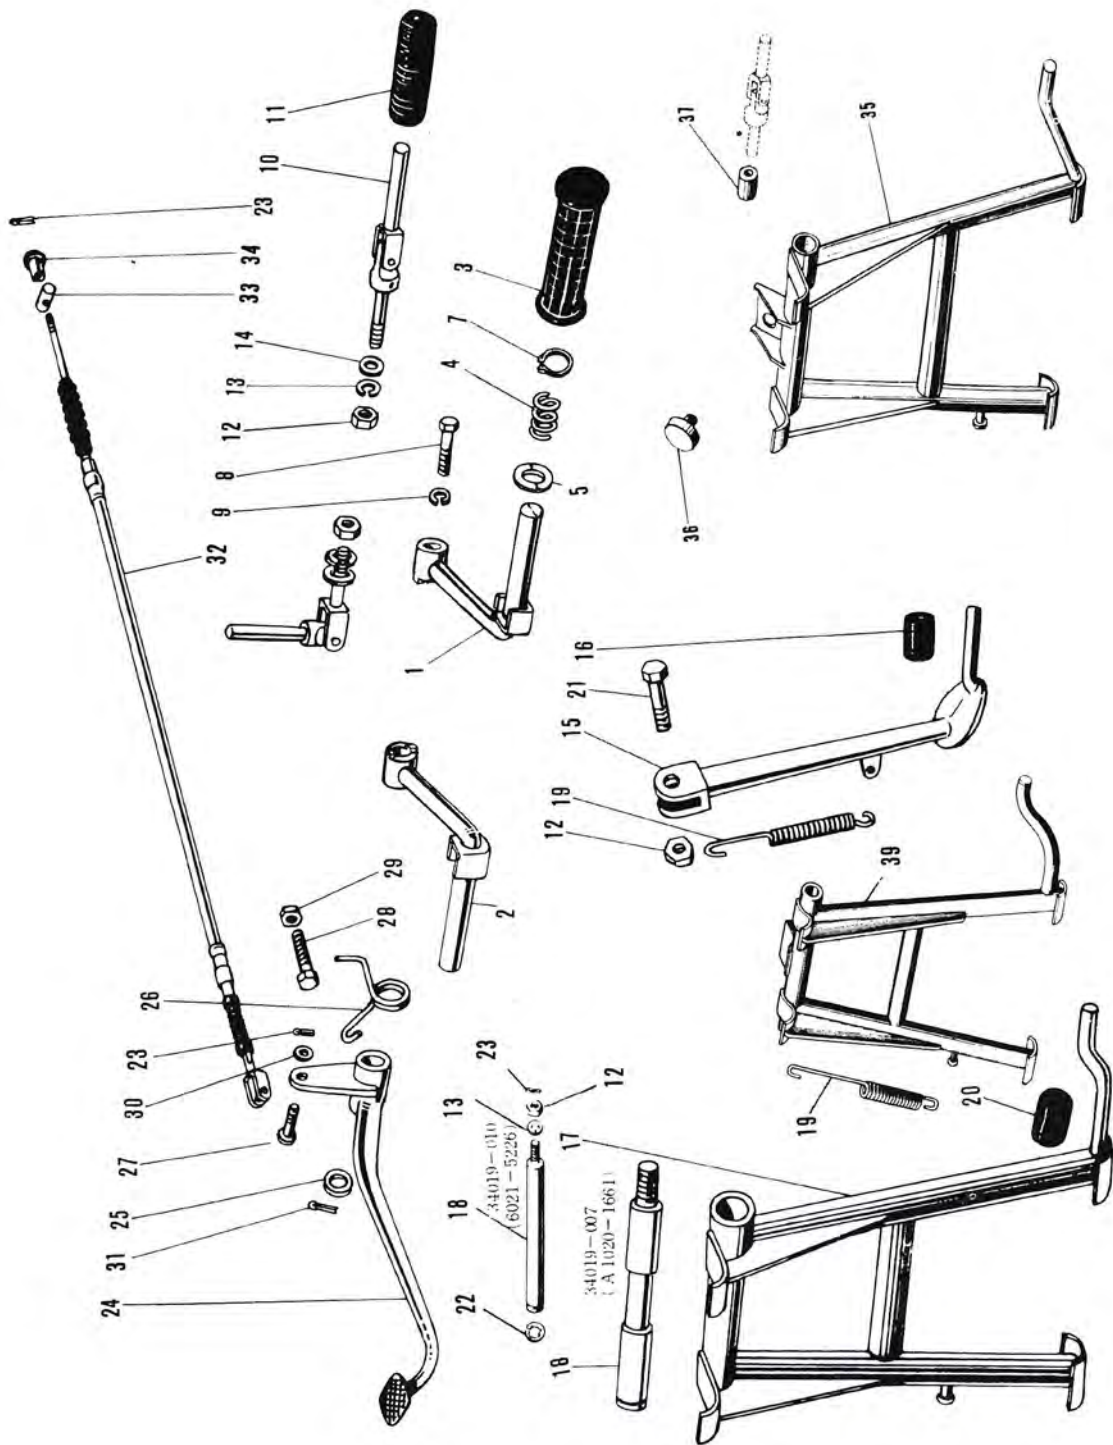

15. Footrest, Stand, Brake Pedal (2/2)

15. Footrest, Stand, Brake Pedal (2/2)

Ref. No.	D.P. No.	New Part No. (Old Part No.)	Part Name	Quantity				Remarks
				A1	A1SS	A7	A7SS	
24	1015273	43001-017 (A1020-2610)	Brake Pedal	(1)	(1)	(1)	(1)	WHN EXH USE 43001-025
	1136038	43001-025	Brake Pedal	1	1	1	1	
25	1015303	92022-085 (A1020-2615)	Brake Pedal Fitting Washer	1	1	1	1	
26	1015338	43005-007 (A1020-2621)	Brake Pedal Return Spring	1	1	1	1	
27	1071092	92043-034 (6020-5286)	Rear Brake Cable Joint Pin	1	1	1	1	
28	1042548	110B0625	6 x 25 Hex Head Bolt	1	1	1	1	
29	1054872	310B0600	6 m/m Nut	1	1	1	1	
30	1064703	410B0600	6 m/m Plain Washer	1	1	1	1	
31	1067346	550D3020	3 x 20 Cotter Pin	1	1	1	1	
32	1015982	54022-005 (A1020-5470)	Rear Brake Cable	1	1	1	1	
33	1071084	92043-053 (6020-5284)	Brake Cable Joint	1	1	1	1	
34	1100637	92015-041 (W1020-5283)	Brake Cable Adjusting Nut	1	1	1	1	
35	1017586	34011-015 (A1320-1650)	Main Stand		1		1	
36	1042408	92075-005 (001-1281)	Main Stand Stopper Rubber		1		1	
37	1017578	92027-036 (A1320-1619)	Rear Footrest Bar Collar		2		2	
39	1136046	34011-019 (787 622-1650)	Main Stand	1	1	1	1