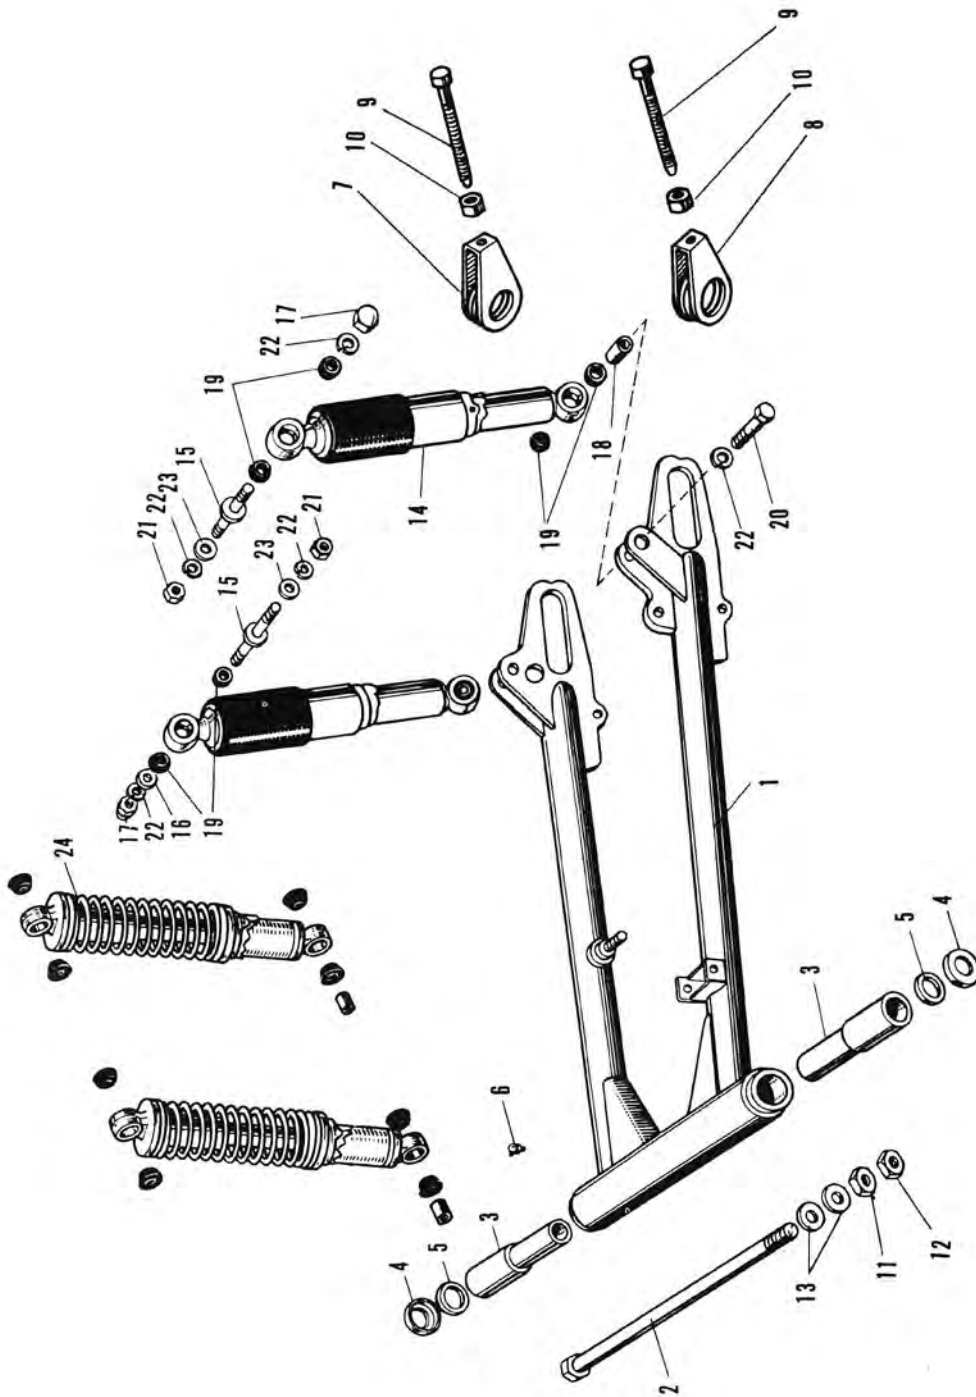

14. Swinging Arm, Rear Shock Absorbers (1/2)

14. Swinging Arm, Rear Shock Absorbers (1/2)

Ref. No.	D.P. No.	New Part No. (Old Part No.)	Part Name	Quantity				Remarks
				A1	A1SS	A7	A7SS	
1	1014463	33001-011 (A1020-1410)	Swinging Arm	1	1	1	1	
2	1014498	33032-012 (A1020-1411)	Swinging Arm Pivot Shaft	1	1	1	1	
3	1065858	33034-002 (5020-5163)	Swinging Arm Pivot Shaft Sleeve	(2)	(2)			WHN EXH USE 33034-003 (A1020-1412)
	1014528	33034-003 (A1020-1412)	Swinging Arm Pivot Shaft Sleeve	2	2	2	2	
4	1065866	92093-004 (5020-5164)	Swinging Arm Pivot Shaft Dust Shield	2	2	2	2	
5	1065874	33035-001 (5020-5165)	Swinging Arm Pivot Shaft Dust Shield Holder	2	2	2	2	
6	1065882	92005-002 (5020-5181)	Grease Nipple	1	1	1	1	
7	1066854	33040-022 (5020-6851)	R.H. Chain Tensioner	1	1	1	1	6 m/m Thread
	1135953	33040-033	R.H. Chain Tensioner	1	1	1	1	8 m/m Thread
8	1066862	33040-021 (5020-6852)	L.H. Chain Tensioner	1	1	1	1	6 m/m Thread
	1135988	33040-032	L.H. Chain Tensioner	1	1	1	1	8 m/m Thread
9	1056786	92001-009 (310-1415)	Chain Adjuster Bolt	2	2	2	2	6 m/m Thread
	1034502	92001-038 (F21420-1415)	Chain Adjuster Bolt	2	2	2	2	8 m/m Thread
10	1062875	312B0600	6 m/m Nut	2	2	2	2	
	1062883	312B0800	8 m/m Nut	2	2	2	2	
11	1062956	313B1400	14 m/m Nut	1	1	1	1	
12	1063022	315B1400	14 m/m Nut	1	1	1	1	
13	1064762	410B1400	14 m/m Plain Washer	2	2	2	2	
14	1135996	45015-002-10 (A1020-2800-10)	Rear Shock Absorber	2		2		Black
	1015354	45015-002-24 (A1020-2800-24)	Rear Shock Absorber	2		2		Candy Red
	1015362	45015-002-27 (A1020-2800-27)	Rear Shock Absorber	2		2		Candy Blue
15	1014536	92007-009 (A1020-1501)	Rear Shock Absorber Fitting Bolt	2	2	2	2	Not Required for 32002-028
16	1024337	92022-044 (B1060-1502)	Plain Washer	1	1	1	1	
17	1056867	92020-003 (310-1503)	Rear Shock Absorber Fitting Nut	2	2	2	2	
18	1066668	45016-003 (5020-6358)	Rear Shock Absorber Pivot Busing	2	2	2	2	
19	1066633	45017-001 (5020-6303)	Rear Shock Absorber Pivot Rubber Busing	8	8	8	8	
20	1043544	113N1035	10 x 35 Hex Head Bolt	2	2	2	2