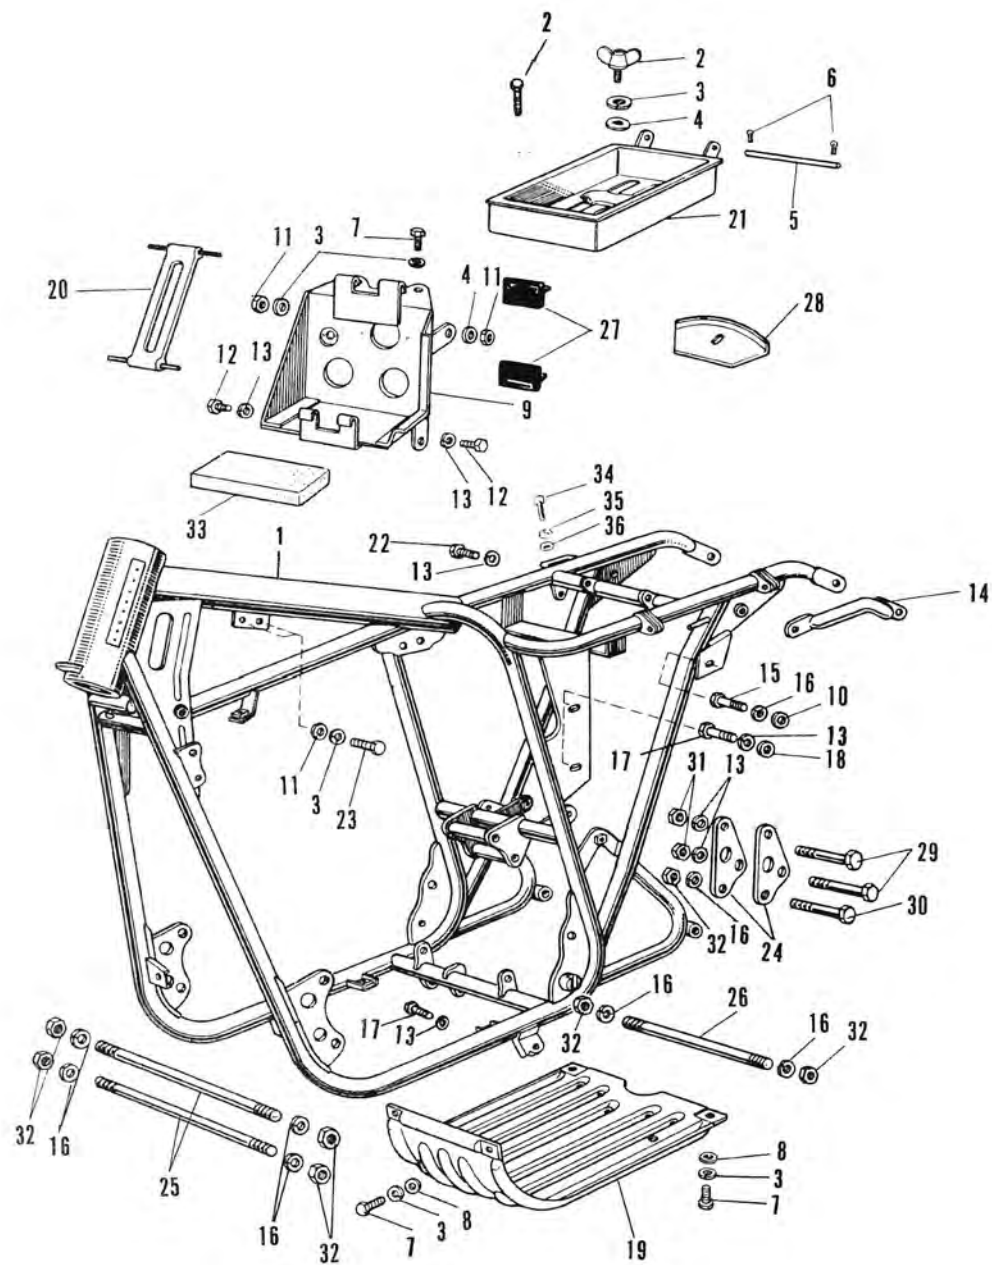

A-SERIES

13-2. Frame, Engine Bracket (2 1/2)

13-2. Frame, Engine Bracket (2/2)

Ref. No.	D.P. No.	New Part No. (Old Part No.)	Part Name	Quantity		Remarks
				A1SS	A7SS	
25	1014315	92091-002 (A1020-1312)	Engine Upper Mounting Bolt	2	2	
26	1014323	92091-003 (A1020-1313)	Engine Lower Mounting Bolt	1	1	
27	1014366	32103-003 (A1020-1322)	Selenium Rectifier Rubber Seat	2	2	
28	1014374	32104-002 (A1020-1325)	Air Cleaner Cover	1	1	
29	1042815	110B0871	8 x 71 Hex Head Bolt	(2)	(2)	WHN EXH USE 110B0870
	1095579	110B0870	8 x 70 Hex Head Bolt	2	2	
30	1043323	113B1071	10 x 71 Hex Head Bolt	(1)	(1)	WHN EXH USE 113B1070
	1095854	113B1070	10 x 70 Hex Head Bolt	1	1	
31	1054899	310B0800	8 m/m Nut	2	2	
32	1062913	313B1000	10 m/m Nut	7	7	
33	1072749	32103-006 (6020-7218)	Battery Mat	1	1	
34	1052543	220B0610	6 x 10 Pan Head Screw	1	1	
35	1065122	461F0600	6 m/m Spring Washer	1	1	
36	1064703	410B0600	6 m/m Plain Washer	1	1