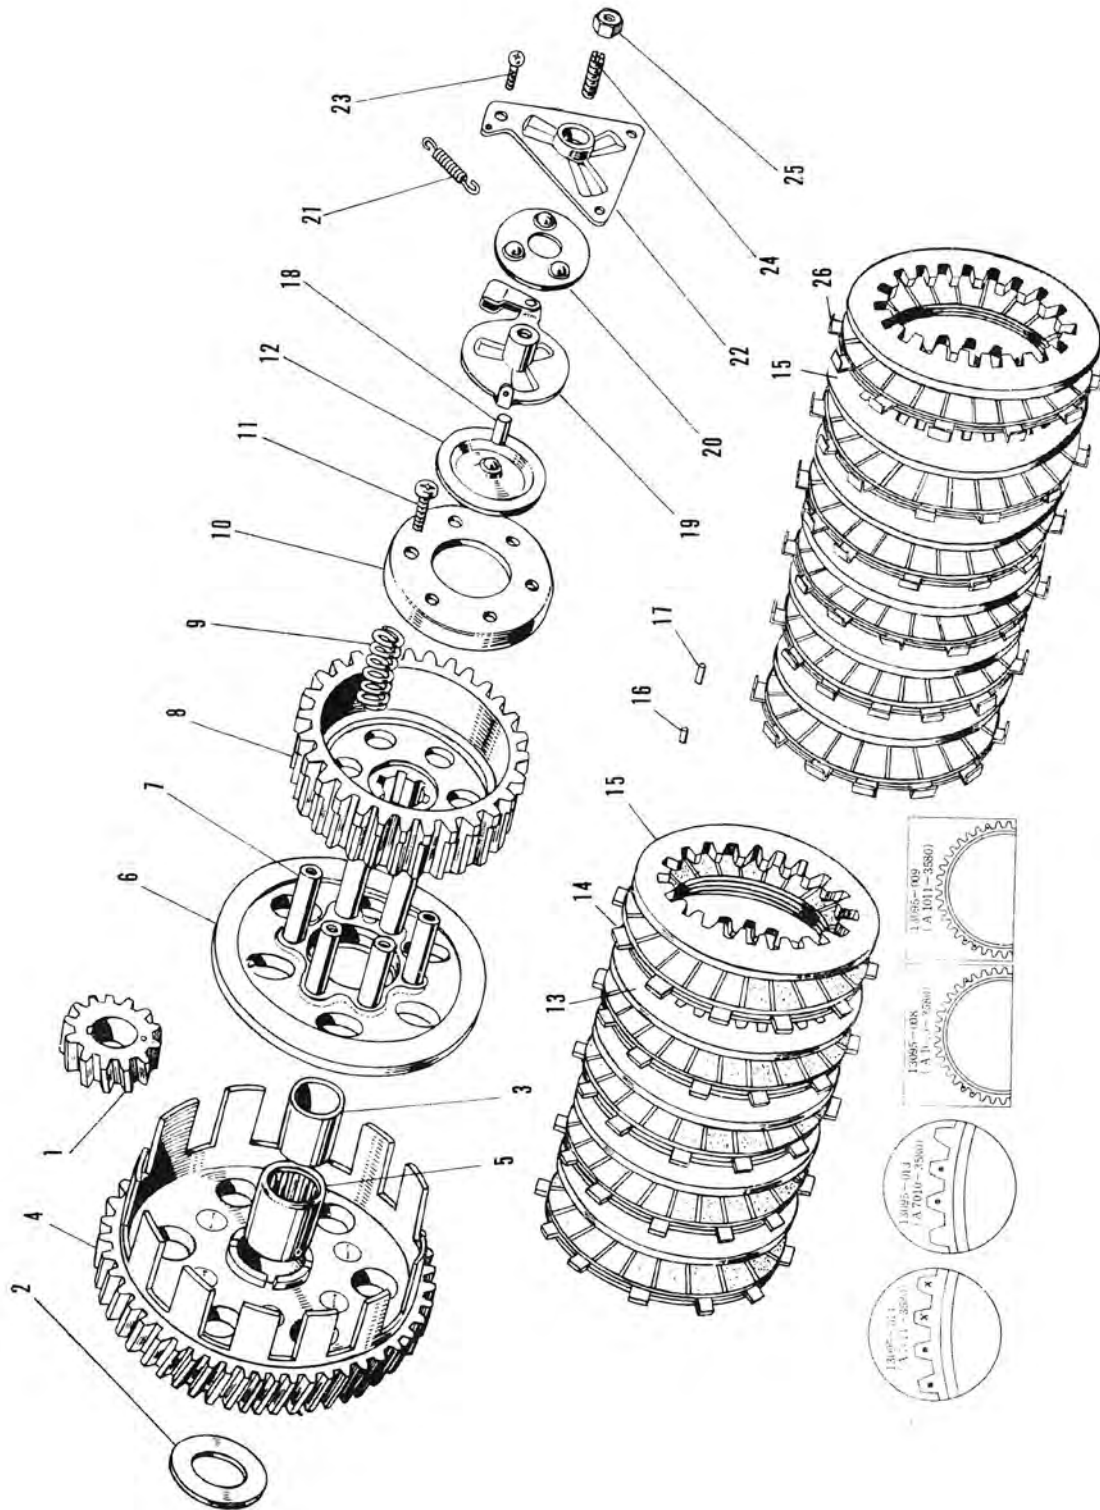

4. Clutch, Primary Reduction Gears ($\frac{1}{2}$)

4. Clutch, Primary Reduction Gears (1/2)

Ref. No.	D.P. No.	New Part No. (Old Part No.)	Part Name	Quantity				Remarks
				A1	A1SS	A7	A7SS	
1	1012177	13121-009 (A1010-3571)	Primary Pinion	1	1	1	1	
2	1012207	92026-022 (A1010-3592)	Thrust Washer	1	1	1	1	
3	1012193	92028-045 (A1010-3591)	Clutch Bushing	1	1	1	1	
4~17	1012002	13082-010 (A1010-3500)	Clutch Ass'y WHN EXH USE 13082-011 (A1011-3500)	(1)				for EN04,EN10 Alternator
	1014013	13082-011 (A1011-3500)	Clutch Ass'y	1	1			
4~13 15~17,26	1022342	13082-015 (A7010-3500)	Clutch Ass'y WHN EXH USE 13082-016 (A7011-3500)			(1)	(1)	for EN11 Alternator
	1086693	13082-016 (A7011-3500)	Clutch Ass'y			1	1	
4	1012185	13095-008 (A1010-3580)	Clutch Housing WHN EXH USE 13095-014 (A7011-3580)	(1)				for EN04,EN10 Alternator
	1014064	13095-009 (A1011-3580)	Clutch Housing WHN EXH USE 13095-014 (A7011-3580)	(1)	(1)			for EN09 Alternator
	1022393	13095-013 (A7010-3580)	Clutch Housing WHN EXH USE 13095-014 (A7011-3580)	(1)	(1)	(1)		for EN11 Alternator
	1086375	13095-014 (A7011-3580)	Clutch Housing	1	1	1	1	
5	1012215	92046-004 (A1010-3593)	Needle Bearing	1	1	1	1	
6	1012029	13086-006 (A1010-3502)	Clutch Base WHN EXH USE 13086-011 (A1011-3502)	(1)				
	1014048	13086-011 (A1011-3502)	Clutch Base	1	1	1	1	
7	1012045	92004-009 (A1010-3504)	Clutch Base Stud	6				Not Required for 13086-011 (A1011-3502)
8	1012037	13087-007 (A1010-3503)	Clutch Hub WHN EXH USE 13087-019 (A1011-3503)	(1)				
	1014056	13087-019 (A1011-3503)	Clutch Hub	1	1	1	1	
9	1012126	92081-023 (A1010-3511)	Clutch Spring	6	6			
	1022385	92081-037 (A7010-3511)	Clutch Spring			6	6	
10	1012117	13091-005 (A1010-3508)	Clutch Spring Plate	1	1	1	1	
11	1052594	220B0616	6 x 16 Pan Head Screw	6	6	6	6	
12	1012169	13113-004 (A1010-3560)	Clutch Spring Plate Pusher Ass'y	1	1	1	1	
13	1012088	13089-007 (A1010-3506)	Clutch Steel Plate	4	4	5	5