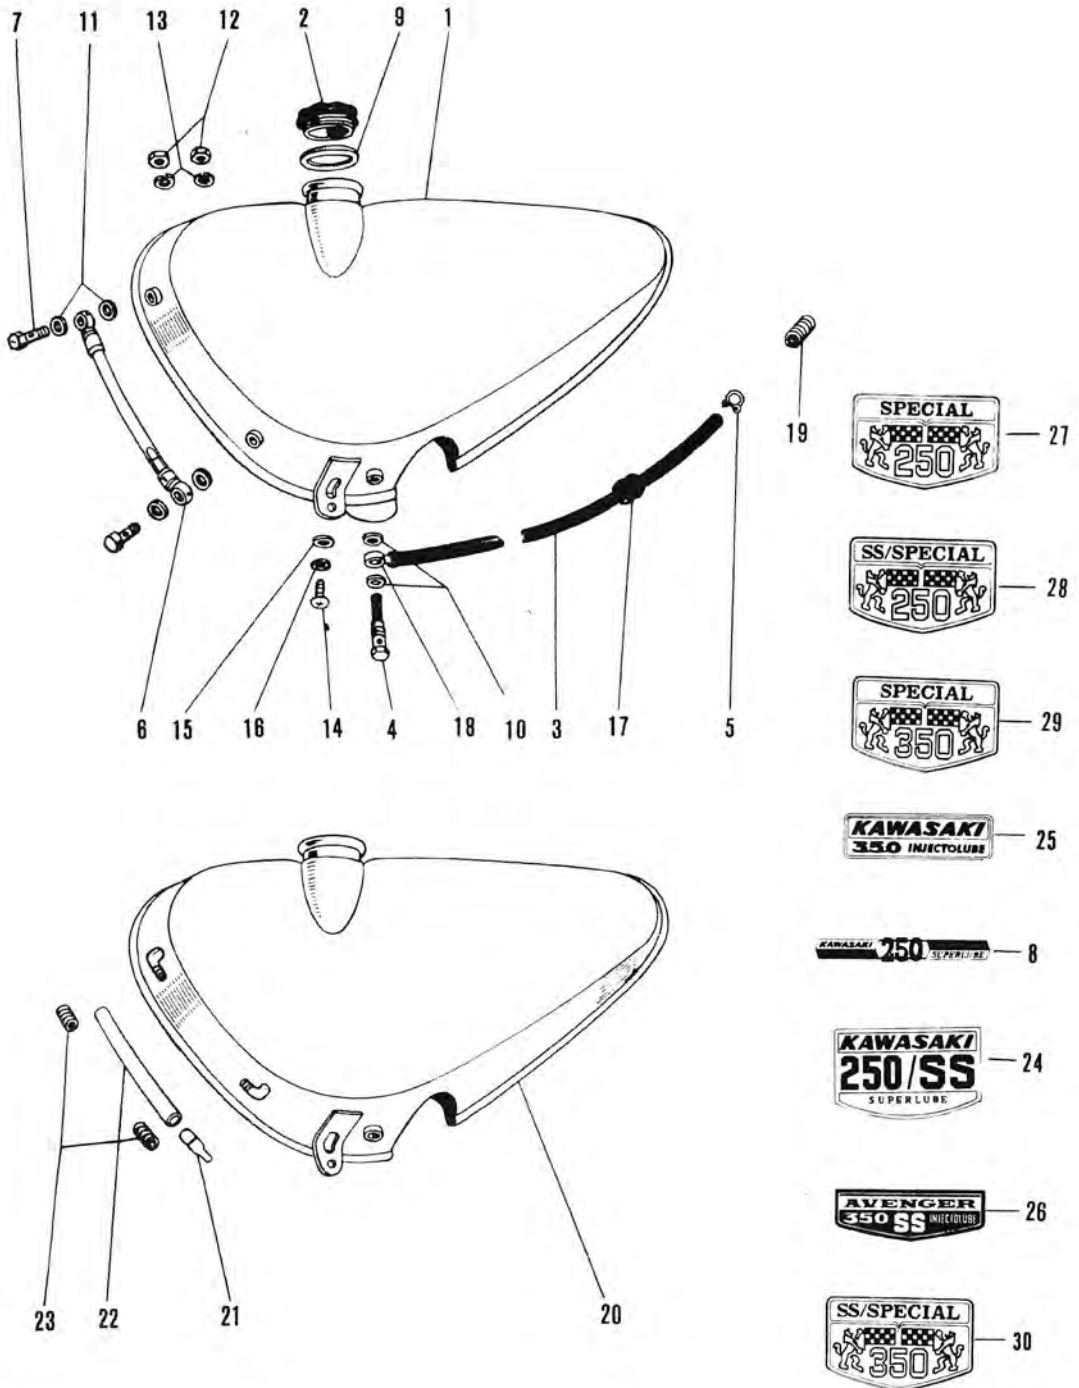

23. Oil Tank (1/2)

23. Oil Tank (1/2)

Ref. No.	D.P. No.	New Part No. (Old Part No.)	Part Name	Quantity				Remarks
				A1	A1SS	A7	A7SS	
1	1017047	52001-005-14 (A1040-4501-14)	Oil Tank (Alumitone Silver)	(1)	(1)			WHN EXH USE Ref. No.20 ~23
2	1017055	52003-003 (A1040-4502)	Oil Tank Cap	1	1	1	1	
3	1017063	92059-020 (A1040-4509)	Oil Tank Pipe L=630 m/m	(1)	(1)			WHN EXH USE 92059-021 (A1041-4509)
	1017512	92059-021 (A1041-4509)	Oil Tank Pipe L=530 m/m	1	1	1	1	
4	1054503	92060-001 (2320-4508)	Oil Tank Banjo Bolt	1	1	1	1	
5	1058908	92037-010 (310-4312)	Fuel Tank Connecting Pipe Clamp	(4)	(4)	(4)	(4)	WHN EXH USE 92081-026 (A1030-7136) Use for 52001-005 (A1040-4501) Only
6	1017098	52005-003 (A1040-4511)	Oil Level Gauge Ass'y	1	1			
7	1017128	92060-002 (A1040-4512)	Oil Level Gauge Banjo Bolt	2	2			
8	1017144	56015-012 (A1040-6204)	Oil Tank & Side Cover Mark	1				
9	1073478	670B3036	36 m/m "O" Ring	1	1	1	1	
10	1073796	751P1000	10 m/m Gasket	2	2	2	2	
11	1073788	751P0800	8 m/m Gasket	4	4			Use for 52001-005 (A1040-4501) Only
12	1063065	316B0800	8 m/m Nut	2	2	2	2	
13	1065149	461F0800	8 m/m Spring Washer	2	2	2	2	
14	1052578	220B0612	6 x 12 Pan Head Screw	1	1	1	1	
15	1064703	410B0600	6 m/m Plain Washer	1	1	1	1	
16	1065122	461F0600	6 m/m Spring Washer	1	1	1	1	
17	1109286	92071-038 (756 831-4314)	Pipe Grommet	1	1	1	1	
18	1054473	92061-003 (2320-4507)	Oil Tank Banjo Connector	1	1	1	1	
19	1016954	92081-026 (A1030-7136)	Oil Pipe Holder (B)	2	2	2	2	
20	1023365	52001-010-14 (A7040-4501-14)	Oil Tank (Alumitone Silver)	1	1	1	1	
	1023349	52001-010-24 (A7040-4501-24)	Oil Tank (Candy Red)	1	1	1	1	
	1023357	52001-010-27 (A7040-4501-27)	Oil Tank (Candy Blue)	1	1	1	1	
	1137077	52001-010-26	Oil Tank (Flake Candy Red)	1	1	1	1	
	1137085	52001-010-29	Oil Tank (Flake Candy Blue)	1	1	1	1