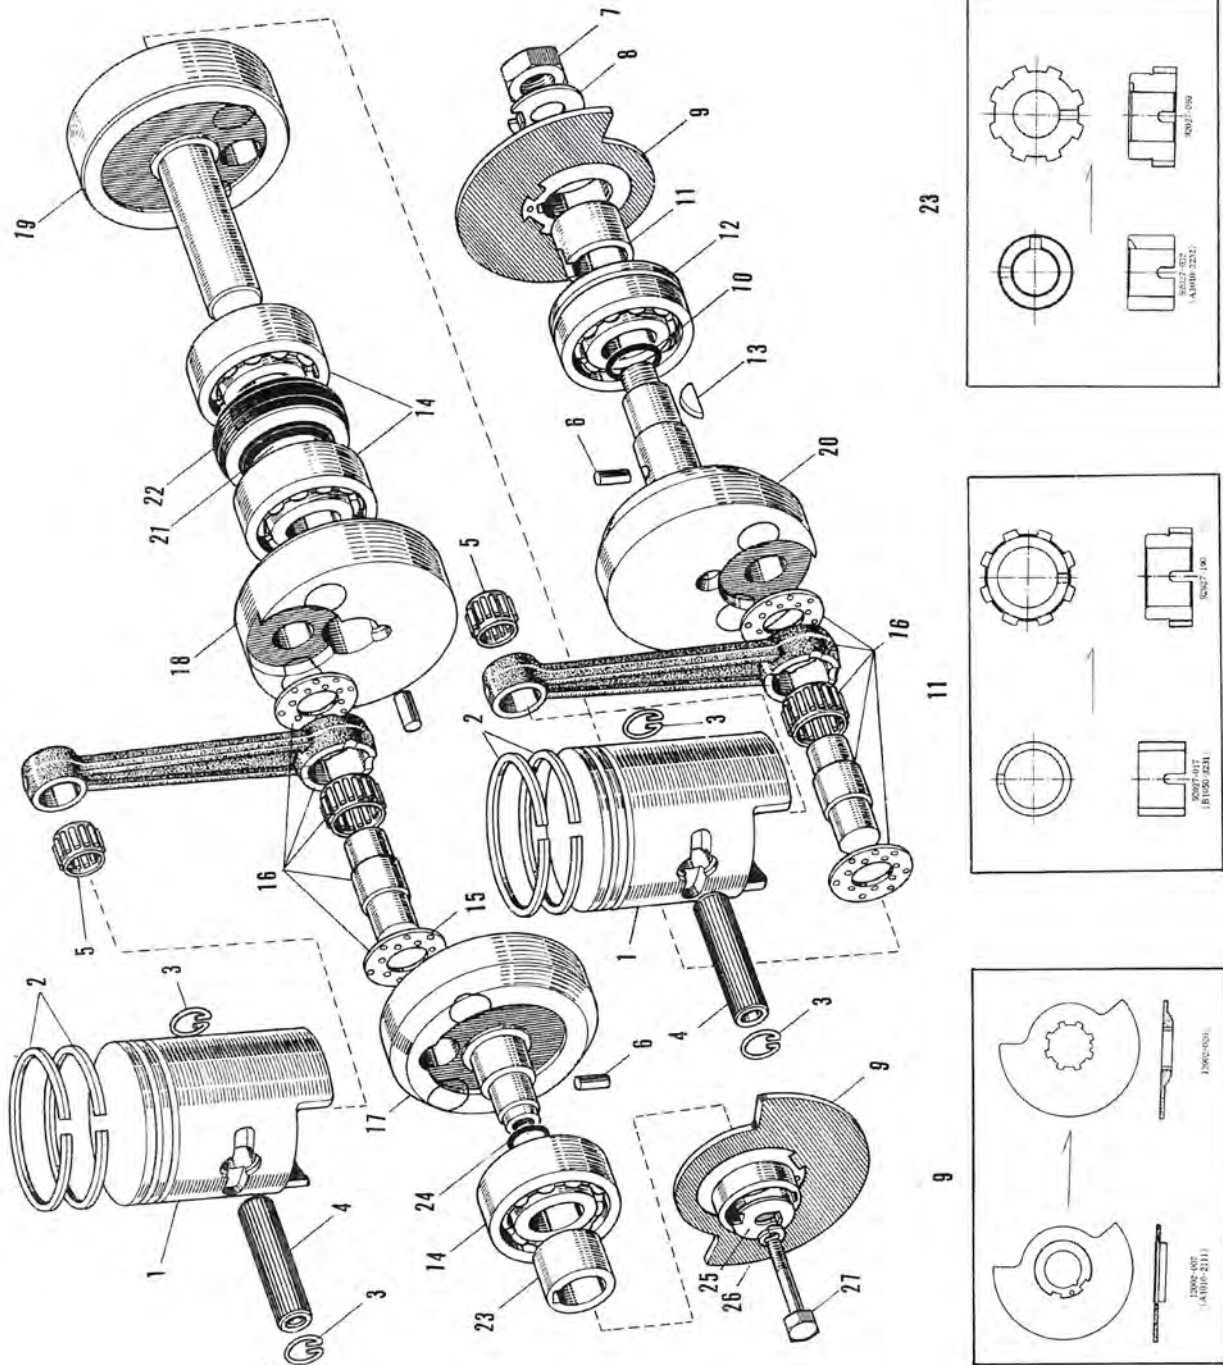

3-1. Piston, Crankshaft (1/2)

3-1. Piston, Crankshaft (1/2)

Ref. No.	D.P. No.	New Part No. (Old Part No.)	Part Name	Quantity		Remarks
				A1	A1SS	
1	1011448	13001-020 (A1010-3101-0)	Piston, STD	2	2	
	1011464	13029-016 (A1010-3101-2)	Piston, 0.020" Over Size			
	1011499	13027-017 (A1010-3101-4)	Piston, 0.040" Over Size			
2	1011642	13008-015 (A1010-3110-0)	Piston Ring Set, STD	2	2	
	1011677	13025-009 (A1010-3110-2)	Piston Ring Set, 0.020" Over Size			
	1011693	13024-009 (A1010-3110-4)	Piston Ring Set, 0.040" Over Size			
3	1023535	92036-004 (B1050-3104)	Piston Pin Circlip	4	4	
4	1023527	13002-004 (B1050-3103)	Piston Pin	2	2	
5	1023543	13033-005 (B1050-3204)	Small End Needle Bearing	2	2	
6	1073214	610A0412	4 x 12 Dowel Pin	2	2	
7	1011766	92015-019 (A1010-3236)	18 m/m Nut	1	1	
8	1011758	92024-006 (A1010-3235)	18 m/m Clawed Lock Washer	1	1	
9	1011413	12002-007 (A1010-2111)	Rotary Disc Valve	2	2	
	1138944	12002-020	Rotary Disc Valve	2	2	
10	1011774	92055-018 (A1010-3237)	22 m/m "O" Ring	1	1	
11	1023586	92027-017 (B1050-3231)	R.H. Crankshaft Collar	1	1	
	1138979	92027-100	R.H. Crankshaft Collar	1	1	
12	1012843	92045-002 (A1010-4226)	#6305 N Ball Bearing	1	1	
13	1067109	510A5100	Woodruff Key	1	1	
12,14~22	1011707	13036-015 (A1010-3200)	Crankshaft & Connecting Rod Ass'y	1	1	
14	1067745	601B6305	#6305 Ball Bearing	3	3	
15	1137433	92026-024 (A1010-3208)	Side Washer	4	4	
16	1082949	13044-006 (A1010-3210)	Connecting Rod Set	(2)	(2)	
	1137549	13044-007 (A7030-3210)	WHN EXH USE 13044-007 (A7030-3210) Connecting Rod Set	2	2	
17	1137476	13037-022 (A1010-3211)	L.H. Crankshaft	1	1	
18	1137506	13040-001 (A1010-3214)	Center Crank Web	1	1	
19	1137492	13039-001 (A1010-3213)	Center Crankshaft	1	1	
20	1137484	13038-016 (A1010-3212)	R.H. Crankshaft	1	1	
21	1116495	92027-031 (A1010-3233)	Crankshaft Oil Seal Collar	1	1	
22	1082973	92056-001 (A1010-3234)	Crankshaft Oil Seal	1	1