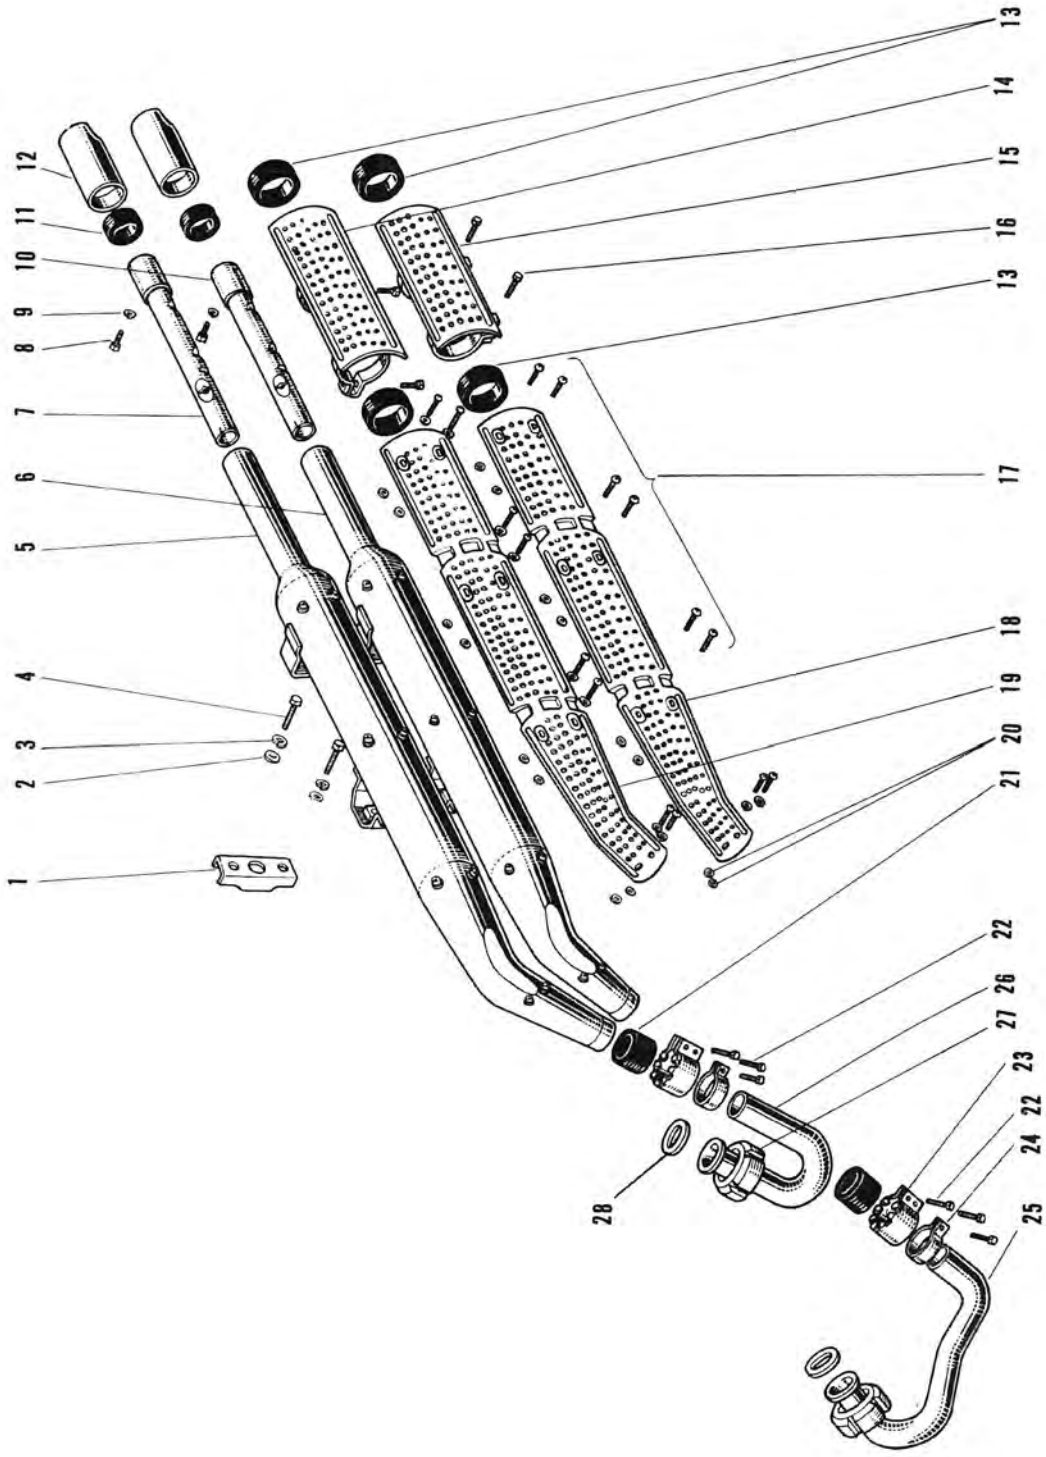

11-3. Muffler (Separate Type) (1/2)

11-3. Mufflers (Separate Type) (1/2)

Ref. No.	D.P. No.	New Part No. (Old Part No.)	Part Name	Quantity	Remarks
				A1SS	
1	1017462	18061-026 (A1311-1491)	Muffler Bracket	1	
2	1064738	410B0800	8 m/m Plain Washer	2	
3	1064932	460E0800	8 m/m Spring Washer	2	
4	1042688	110B0820	8 x 20 Hex Head Bolt	2	
5,7~9	1017446	18002-062 (A1311-1410)	Upper Muffler Complete	1	
6,8~10	1017454	18003-026 (A1311-1420)	Lower Muffler Complete	1	
7	1017217	18033-016 (A1310-1431)	Upper Baffle Tube	1	
8	1042459	110B0612	6 x 12 Hex Head Bolt	2	
9	1064924	460E0600	6 m/m Spring Washer	2	
10	1017225	18033-017 (A1310-1432)	Lower Baffle Tube	1	
11	1017284	18068-003 (A1310-1452)	Rubber Seal	2	
12	1017276	18048-004 (A1310-1451)	Tail Piece	2	
13	1093436	92072-025 (A1310-1455)	40 m/m Rubber Band	4	
14	1017292	18057-017 (A1310-1453)	Upper Tail Piece Cover	1	
15	1017306	18057-018 (A1310-1454)	Lower Tail Piece Cover	1	
16	1052594	220B0616	6 x 16 Pan Head Screw	4	
17	1095013	220E0606	6 x 6 Pan Head Screw	16	
18	1080776	18057-010 (A1310-1442)	Lower Muffler Cover	1	
19	1017233	18057-009 (A1310-1441)	Upper Muffler Cover	1	
20	1017268	92065-024 (A1310-1443)	Heat Insulator WHN EXH USE 18065-002 (A7310-1443)	16	
	1082744	18065-002 (A7310-1443)	Heat Insulator	16	
21	1011324	18043-010 (A1010-1461)	Muffler Connector	2	
22	1052624	220B0625	6 x 25 Pan Head Screw	6