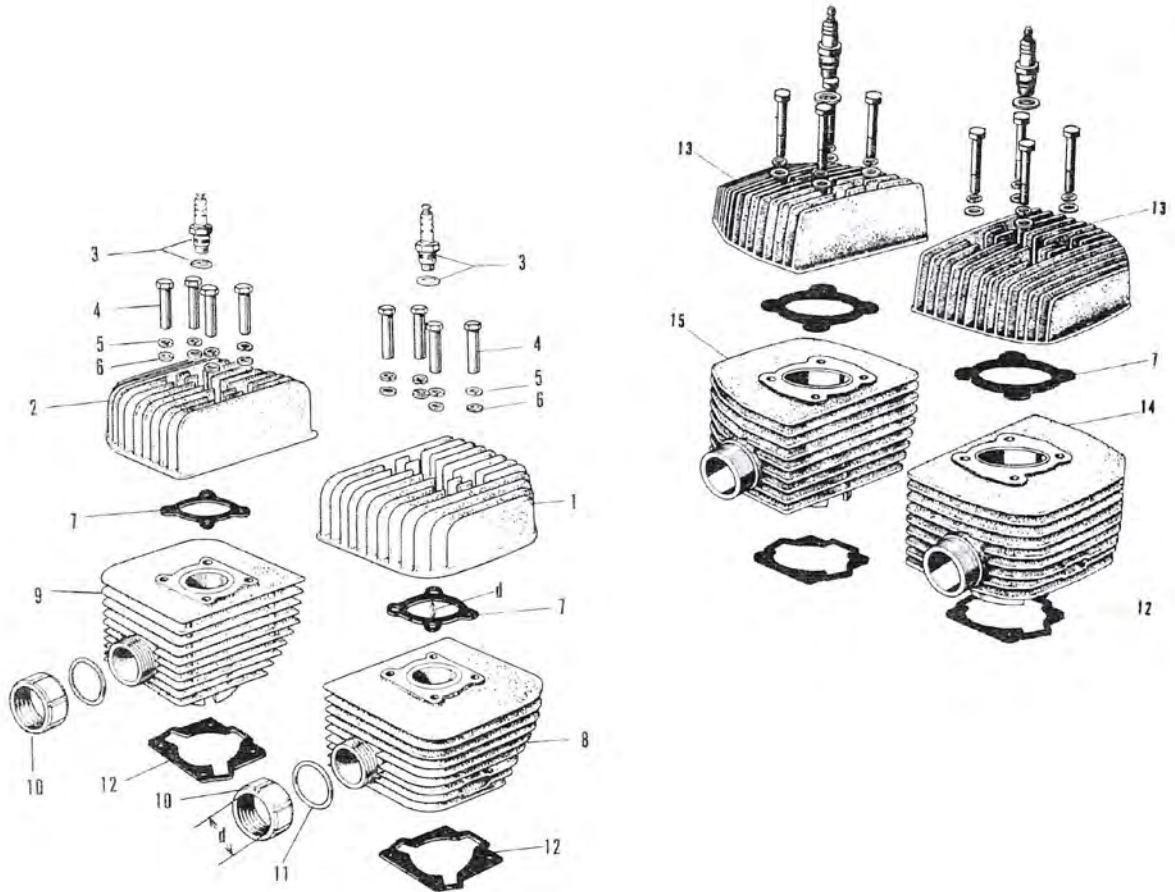

A-SERIES

1. Cylinder Head, Cylinder (1/2)

1. Cylinder Head, Cylinder (1/2)

Ref. No.	D.P. No.	New Part No. (Old Part No.)	Part Name	Quantity				Remarks
				A1	A1SS	A7	A7SS	
1	1011073	11001-020 (A1010-1101)	L.H. Cylinder Head WHN EXH USE 11001-021 (A1011-1101)	(1)	(1)			for E/No. A1E02533 and Below.
	1013912	11001-021 (A1011-1101)	L.H. Cylinder Head	1	1			
2	1011103	11001-022 (A1010-1102)	R.H. Cylinder Head	(1)	(1)			for E/No. A1E02533 and Below.
	1013939	11001-023 (A1011-1102)	R.H. Cylinder Head	1	1			
3	1026306	92070-010 (A1010-8310)	Spark Plug NGK B-8HC	2	2			
	1026348	92070-011 (A1011-8310)	Spark Plug NGK B-9HC	2	2	2	2	
4	1011146	92015-020 (A1010-1111)	8m/m Nut (Cylinder Head)	8	8	8	8	
5	1064959	460E1200	12m/m Spring Washer	8	8	8	8	
6	1011154	92022-072 (A1010-1112)	12m/m Plain Washer	8	8	8	8	
7	1011138	11004-022 (A1010-1103)	Cylinder Head Gasket (Copper-Asbestos)	(2)	(2)			WHN EXH USE 11004-023 (A1510-1103) d=54φ
	1017845	11004-023 (A1510-1103)	Cylinder Head Gasket (Copper-Sheet)	2	2			
	1021834	11004-027 (A7010-1103)	Cylinder Head Gasket (Copper-Sheet)			2	2	d=63φ
8	1011152	11005-032 (A1010-1201)	L.H. Cylinder WHN EXH USE 11005-033 (A1011-1201)	(1)	(1)			for E/No. A1E02533 and Below.
	1013947	11005-033 (A1011-1201)	L.H. Cylinder	1	1			
9	1011189	11005-034 (A1010-1202)	R.H. Cylinder WHN EXH USE 11005-035 (A1011-1202)	(1)	(1)			for E/No. A1E02533 and Below.
	1013955	11005-035 (A1011-1202)	R.H. Cylinder	1	1			
10	1011367	18069-010 (A1010-1472)	Exhaust Pipe Clamp d=41φ	(2)		(2)		WHN EXH USE 18069-033 (A1011-1472)
	1107143	18069-033 (A1011-1472)	Exhaust Pipe Clamp d=42.5φ	2		2		
11	1011375	18067-008 (A1010-1473)	Exhaust Pipe Gasket	2		2		
12	1011197	11009-013 (A1010-1204)	Cylinder Base Gasket	(2)	(2)	(2)	(2)	WHN EXH USE 11009-023 (A1011-1204)
	1016164	11009-023 (A1011-1204)	Cylinder Base Gasket	2	2	2	2	
13	1021826	11001-032 (A7010-1101)	Cylinder Head WHN EXH USE 11001-043 (787 121-1101)			(2)	(2)	
	1122509	11001-043 (787 121-1101)	Cylinder Head			2	2	for E/No. A7E13182 and Above.