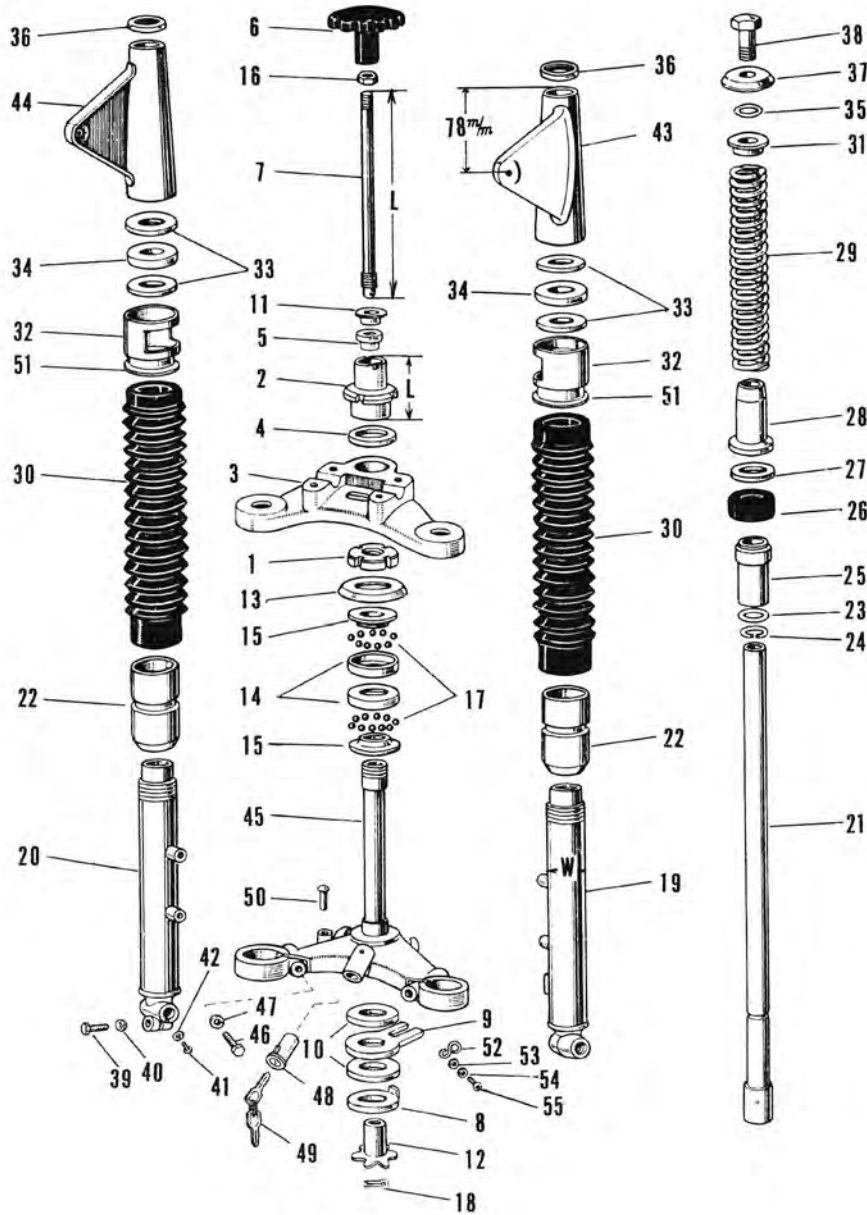

A-SERIES

21-1. Front Fork (2/3)

21-1. Front Fork (2/3)

Ref. No.	D.P. No.	New Part No. (Old Part No.)	Part Name	Quantity				Remarks
				A1	A1SS	A7	A7SS	
21	1110608	44013-015 (A1020-3413)	Fork Inner Tube	2	2	2	2	
22	1015508	44007-010 (A1020-3414)	Fork Outer Tube Nut	2	2	2	2	
23	1066374	44046-007 (5020-6016)	Fork Inner Tube Guide "O" Ring	2	2	2	2	
24	1066382	44044-002 (5020-6027)	Fork Inner Tube Guide Circlip	2	2	2	2	
25	1066358	44015-006 (5020-6013)	Fork Inner Tube Guide	2	2	2	2	
26	1066404	44009-005 (5020-6031)	Fork Oil Seal	2	2	2	2	
27	1015516	44043-020 (A1020-3419)	Washer	2	2	2	2	
28	1015524	44010-008 (A1020-3421)	Fork Dust Shield	2	2	2	2	
29	1015532	44026-013 (A1020-3422)	Fork Spring	2	2	2	2	
30	1015559	44027-006 (A1020-3423)	Fork Dust Cover	2	2	2	2	
31	1066366	44028-009 (5020-6014)	Fork Spring Guide	2	2	2	2	
32	1015575	44030-005 (A1020-3425)	Fork Cover Guide	2	2	2	2	
33	1015583	44043-021 (A1020-3426)	Fork Cover Washer	4	4	4	4	
34	1015606	44045-019 (A1020-3427)	Fork Cover Gasket	2	2	2	2	
35	1066323	44046-006 (5020-6007)	Fork Fitting Bolt "O" Ring	2	2	2	2	
36	1066455	44032-001 (5020-6222)	Fork Cover Cap	2	2	2	2	
37	1066439	44043-029 (5020-6041)	Fork Fitting Bolt Washer	2	2	2	2	
38	1122665	44041-011 (A1020-3432)	Fork Fitting Bolt	2	2	2	2	
39	1042904	110G0830	8 x 30 Hex Head Bolt	1	1	1	1	
40	1065149	461F0800	8 m/m Spring Washer	1	1	1	1	
41	1052357	220B0408	4 x 8 Pan Head Screw	2	2	2	2	
	1121014	220B0408A	4 x 8 Pan Head Screw	2	2	2	2	I.S.O. Thread
42	1058495	44045-002 (310-3444)	Fork Drain Plug Gasket	2	2	2	2	
43	1015613	44033-015-24 (A1020-3436-24)	L.H. Fork Cover WHN EXH USE 44033-016-24 (A1021-3436-24)	(1)	(1)			Candy Red
	1015648	44033-015-27 (A1020-3436-27)	L.H. Fork Cover WHN EXH USE 44033-016-27 (A1021-3436-27)	(1)	(1)			Candy Blue
	1016717	44033-016-24 (A1021-3436-24)	L.H. Fork Cover	1	1	1	1	Candy Red
	1016725	44033-016-27 (A1021-3436-27)	L.H. Fork Cover	1	1	1	1	Candy Blue