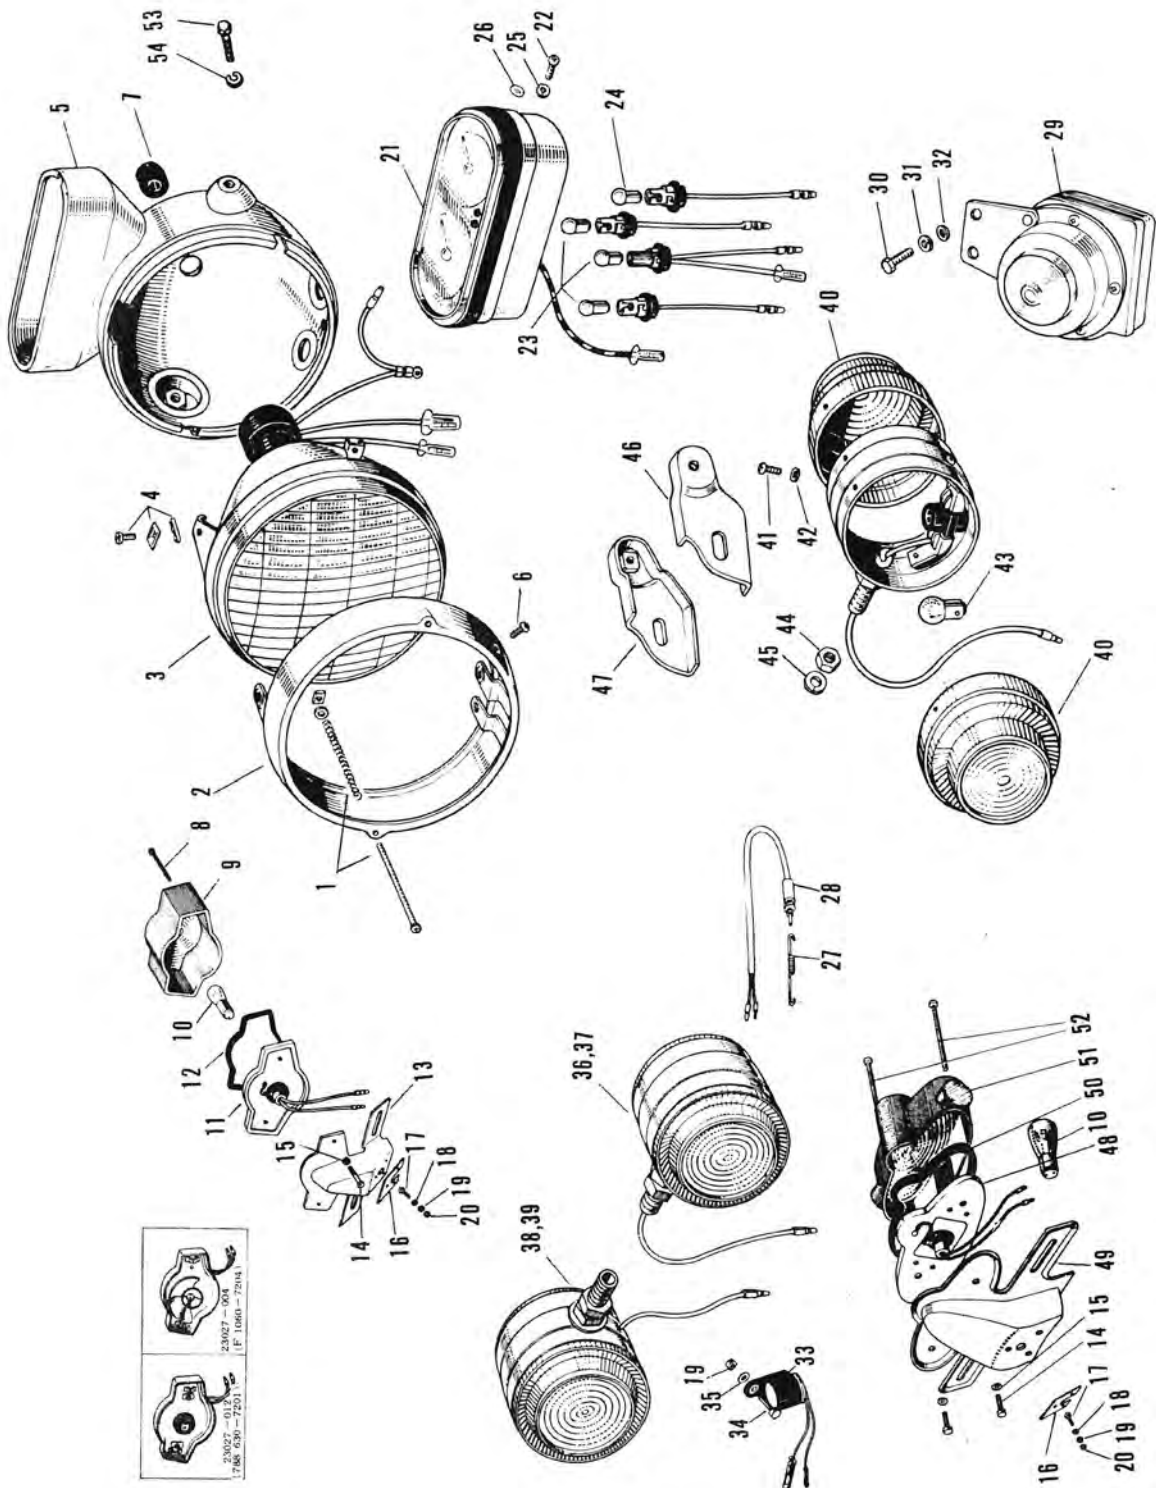

26-1. Electrical Equipment (1) (2/3)

26-1. Electrical Equipment (1) (2/3)

Ref. No.	D.P. No.	New Part No. (Old Part No.)	Part Name	Quantity				Remarks
				A1	A1SS	A7	A7SS	
16	1040642	35039-001 (W1020-9211)	Tail/Brake Lamp Shock Damper 6t	(1)	(1)	(1)	(1)	WHN EXH USE 35039-003 (W2320-9211)
	1136577	35039-003 (W2320-9211)	Tail/Brake Lamp Shock Damper 12t	1	1	1	1	
17	1042483	110B0618	6 x 18 Hex Head Bolt	3	3	3	3	Use for 35039-001 (W1020-9211) Use for 35039-003 (W2320-9211)
	1042556	110B0630	6 x 30 Hex Head Bolt	3	3	3	3	
18	1065122	461F0600	6 m/m Spring Washer	3	3	3	3	
19	1054872	310B0600	6 m/m Nut	4	4	4	4	
20	1062875	312B0600	6 m/m Nut	3	3	3	3	
21~26	1016202	25003-002 (A1020-5310)	Speedometer/Tachometer Ass'y WHN EXH USE 25003-007 (A7020-5310)	(1)	(1)			Mile/h Indicator
	1136925	25003-001 (A1020-5310J)	Speedometer/Tachometer Ass'y WHN EXH USE 25003-006 (A7020-5310J)	(1)	(1)			Km/h Indicator
	1023144	25003-007 (A7020-5310)	Speedometer/Tachometer Ass'y	1	1	1	1	Mile/h Indicator
	1136844	25003-006 (A7020-5310J)	Speedometer/Tachometer Ass'y	1	1	1	1	Km/h Indicator
22	1052829	220E0508	5 x 8 Pan Head Screw	2	2	2	2	
23	1059016	92069-018 (310-5317)	12V 3W Bulb	3	3	3	3	
24	1058983	92069-017 (310-5312)	12V 1.5W Bulb	1	1	1	1	
25	1065114	461F0500	5 m/m Spring Washer	2	2	2	2	
26	1064673	410B0500	5 m/m Plain Washer	2	2	2	2	
27	1016326	27011-009 (A1020-7742)	Brake Lamp Switch Spring	1	1	1	1	
28	1073028	27010-006 (6020-9130)	Brake Lamp Switch	1	1	1	1	
29	1025252	27003-007 (B1060-7420)	Horn	1	1	1	1	
30	1042653	110B0818	8 x 18 Hex Head Bolt	2	2	2	2	
31	1065149	461F0800	8 m/m Spring Washer	2	2	2	2	
32	1054899	310B0800	8 m/m Nut	2	2	2	2	Use for 32002-004 (A1020-1100)