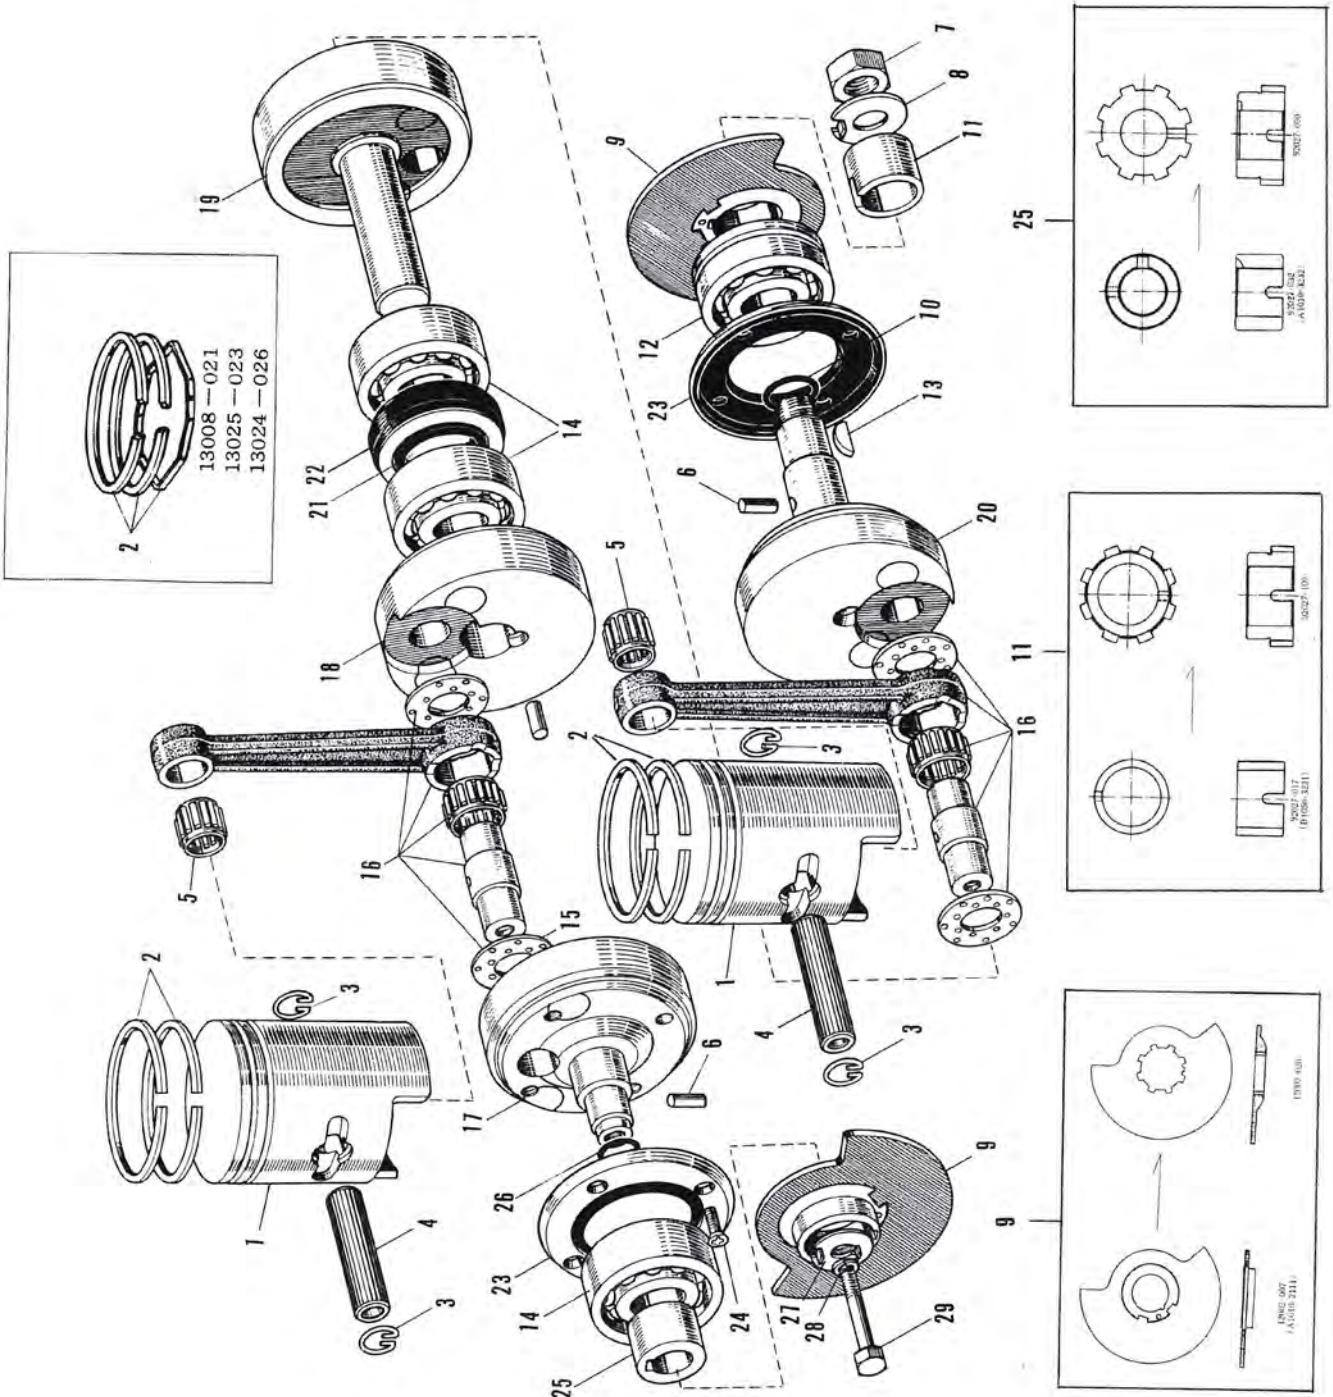

3-2. Piston, Crankshaft (2/2)

3-2. Piston, Crankshaft (2/2)

Ref. No.	D.P. No.	New Part No. (Old Part No.)	Part Name	Quantity		Remarks
				A7	A7SS	
19	1137492	13039-001 (A1010-3213)	Center Crankshaft	1	1	
20	1137565	13038-027 (A7030-3212)	R.H. Crankshaft	1	1	
21	1116495	92027-031 (A1010-3233)	Crankshaft Oil Seal Collar	1	1	
22	1082973	92056-001 (A1010-3234)	Crankshaft Oil Seal	1	1	
23	1023195	13045-002 (A7030-3215)	Crankshaft Oil Receiver	2	2	
24	1023209	92012-001 (A7030-3242)	5 x 10 Countersunk Head Screw	8	8	
	1125818	92012-002	5 x 10 Countersunk Head Screw	8	8	I.S.O. Thread
25	1011723	92027-032 (A1010-3232)	L.H. Crankshaft Collar	1	1	
	1138952	92027-099	L.H. Crankshaft Collar	1	1	
26	1073427	670B2016	16 m/m "O" Ring	1	1	
27	1011804	92024-007 (A1010-3241)	8 m/m Clawed Lock Washer	1	1	
28	1064932	460E0800	8 m/m Spring Washer	1	1	
29	1011782	92001-030 (A1010-3239)	8 x 35 Hex Head Bolt	1	1