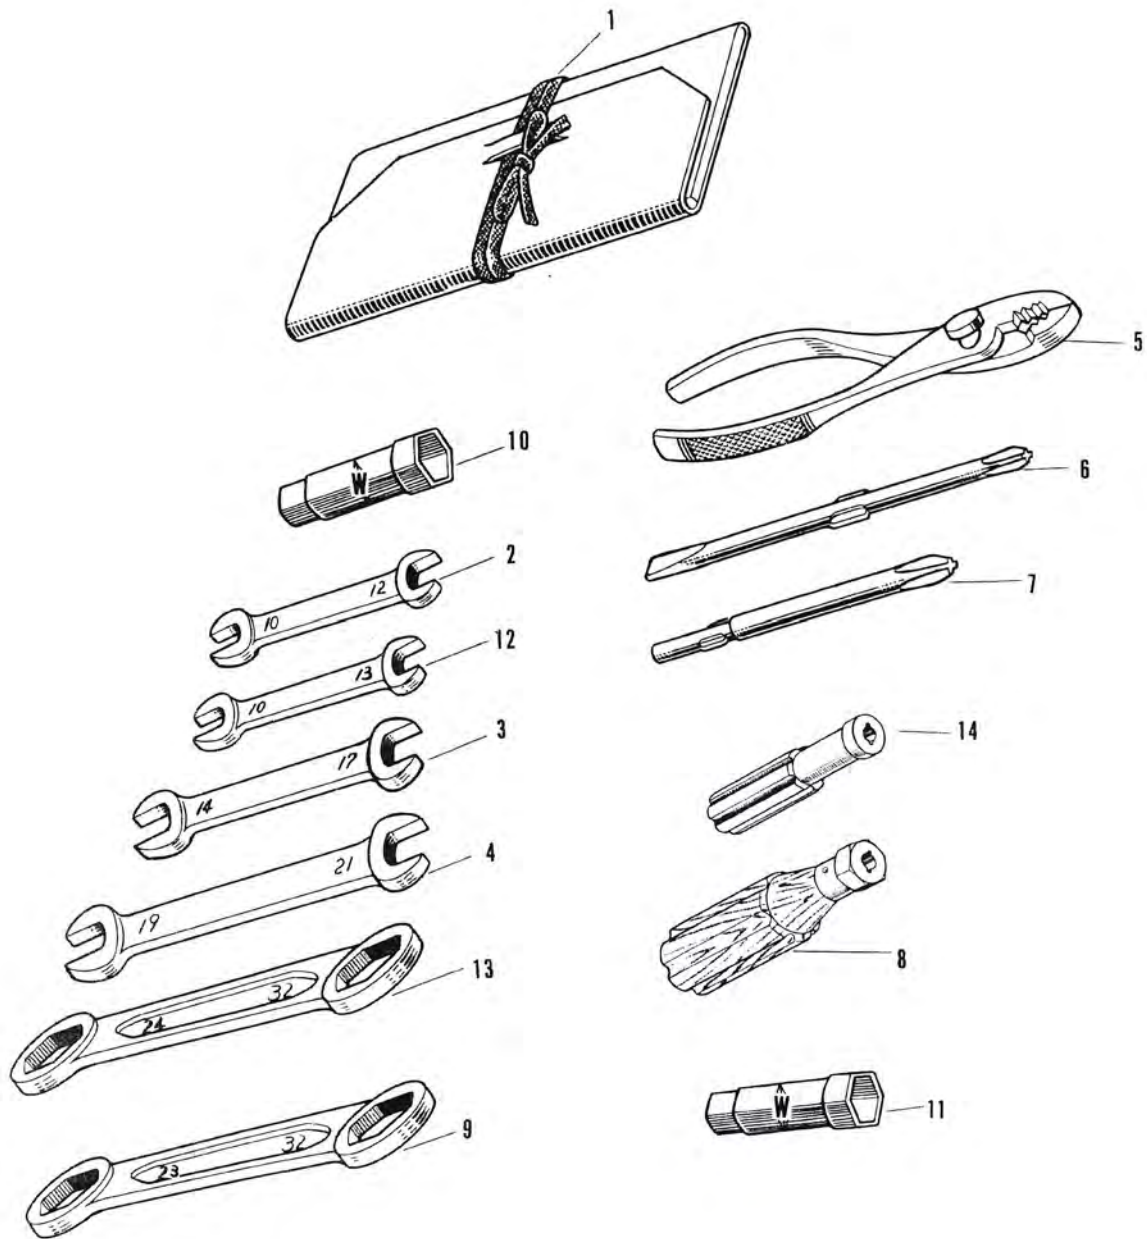

A-SERIES

28. Tools

28. Tools

Ref. No.	D.P. No.	New Part No. (Old Part No.)	Part Name	Quantity				Remarks
				A1	A1SS	A7	A7SS	
1~10	1016342	56007-008 (A1020-8100)	Tool Kit	(1)	(1)	(1)	(1)	WHN EXH USE 56007-012
1	1062794	56008-003 (311-8101)	Tool Bag	1	1	1	1	
2	1073877	960B1012	10 x 12 Open End Wrench	1	1	1	1	
3	1073885	960B1417	14 x 17 Open End Wrench	1	1	1	1	
4	1073893	960B1921	19 x 21 Open End Wrench	1	1	1	1	
5	1073869	956P1500	150 m/m Pliers	(1)	(1)	(1)	(1)	
	1110233	92112-001	135 m/m Pliers	1	1	1	1	
6	1060228	92107-003 (310-8112)	#2 Phillips & Slot Screw Driver	1	1	1	1	
7	1060236	92107-005 (310-8113)	#3 Phillips Screw Driver	1	1	1	1	
8	1062816	92106-003 (311-8111)	Screw Driver Grip	(1)	(1)	(1)	(1)	
9	1066935	92109-001 (5020-8131)	23 x 32 Box Wrench	1	1	1	1	
10	1016369	92110-004 (A1020-8105)	17 x 21 Box Wrench W=23 m/m	1	1	1	1	
1~7 11~14	1136399	56007-012	Tool Kit	1	1	1	1	
11	1136402	92110-006	17 x 21 Box Wrench W=22 m/m	1	1	1	1	
12	1110268	960B1013	10 x 13 Open End Wrench	1	1	1	1	
13	1120859	92109-002	24 x 32 Box Wrench	1	1	1	1	
14	1060198	92106-002 (310-8111)	Screw Driver Grip	1	1	1	1	