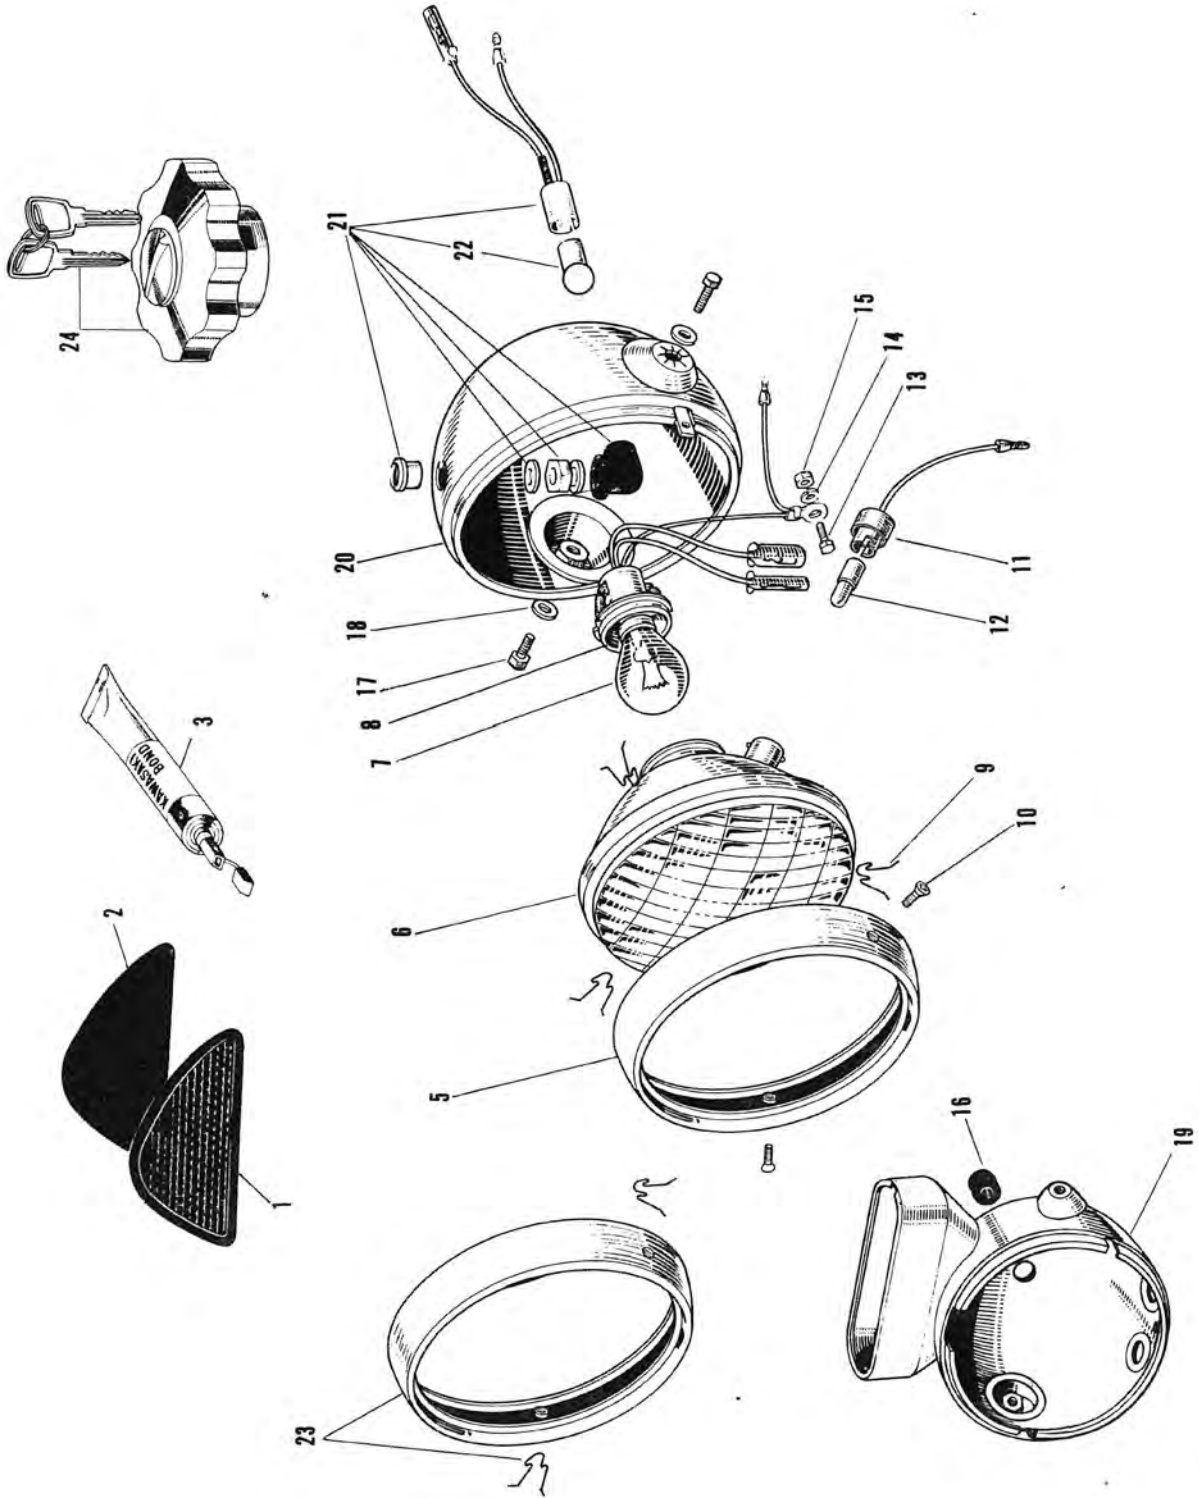

30. Optional Parts

30. Optional Parts

Ref. No.	D.P. No.	New Part No. (Old Part No.)	Part Name	Quantity				Remarks
				A1	A1SS	A7	A7SS	
1	1136259	51061-015	L.H. Knee Grip	1	1	1	1	
2	1136267	51062-013	R.H. Knee Grip	1	1	1	1	
3	1055062	92104-002 (310-0203)	Liquid Gasket	AR	AR	AR	AR	
5~15	1136275	23004-017	Head Lamp Unit	1		1		}
5	1136283	23006-022	Head Lamp Rim	1		1		
6	1136305	23007-019	Head Lamp Lens Unit	1		1		
7	1136313	92069-045 (754 622-7107)	Head Lamp Bulb (12V 35/35W)	1		1		
8	1136348	23008-017	Head Lamp Socket & Cord	1		1		
9	1136356	23009-010	Head Lamp Lens Unit Spring	3		3		
10	1097164	222E0510	5 x 10 Oval Countersunk Head Screw	2		2		
	1121162	222E0510A	5 x 10 Oval Countersunk Head Screw	2		2	I.S.O. Thread	
11	1136364	23008-018 (717 502-7117)	Parking Lamp Socket	1		1		
12	1136372	92069-046	Parking Lamp Bulb 12V 4W	1		1		
13	1100092	211B0306	3 x 6 Pan Head Screw	1		1	for Europe	
	1120964	211B0306A	3 x 6 Pan Head Screw	1		1	Model Only I.S.O. Thread	
14	1065106	461F0300	3 m/m Spring Washer	1		1		
15	1090135	310B0300	3 m/m Nut	1		1		
	1121219	310B0300A	3 m/m Nut	1		1	I.S.O. Thread	
16	1073826	850A1301	13 m/m Wiring Harness Grommet	1		1		
17	1040286	92007-011 (W1020-9028)	Head Lamp Fitting Bolt	2		2		
18	1065157	461F1000	10 m/m Spring Washer	2		2		
19	1040189	23005-017-24 (W1020-9001-24)	Head Lamp Body (Candy Red)	1		1		
	1040197	23005-017-27 (W1020-9001-27)	Head Lamp Body (Candy Blue)	1		1		
20	1091204	23005-018-10 (788 630-7111-10)	Head Lamp Body (Black)	1		1		
21	1090925	23016-002 (788 630-7103)	High Beam Indicator Lamp Ass'y	1		1		
22	1058983	92069-017 (310-5312)	12V 1.5W Bulb	1		1		
23	1137573	23006-013 (A1020-E001-6)	Head Lamp Rim	1		1	Hella Type	
24	1137603	51049-009 (A1020-E008)	Locking Fuel Tank Cap	1	1	1	1	