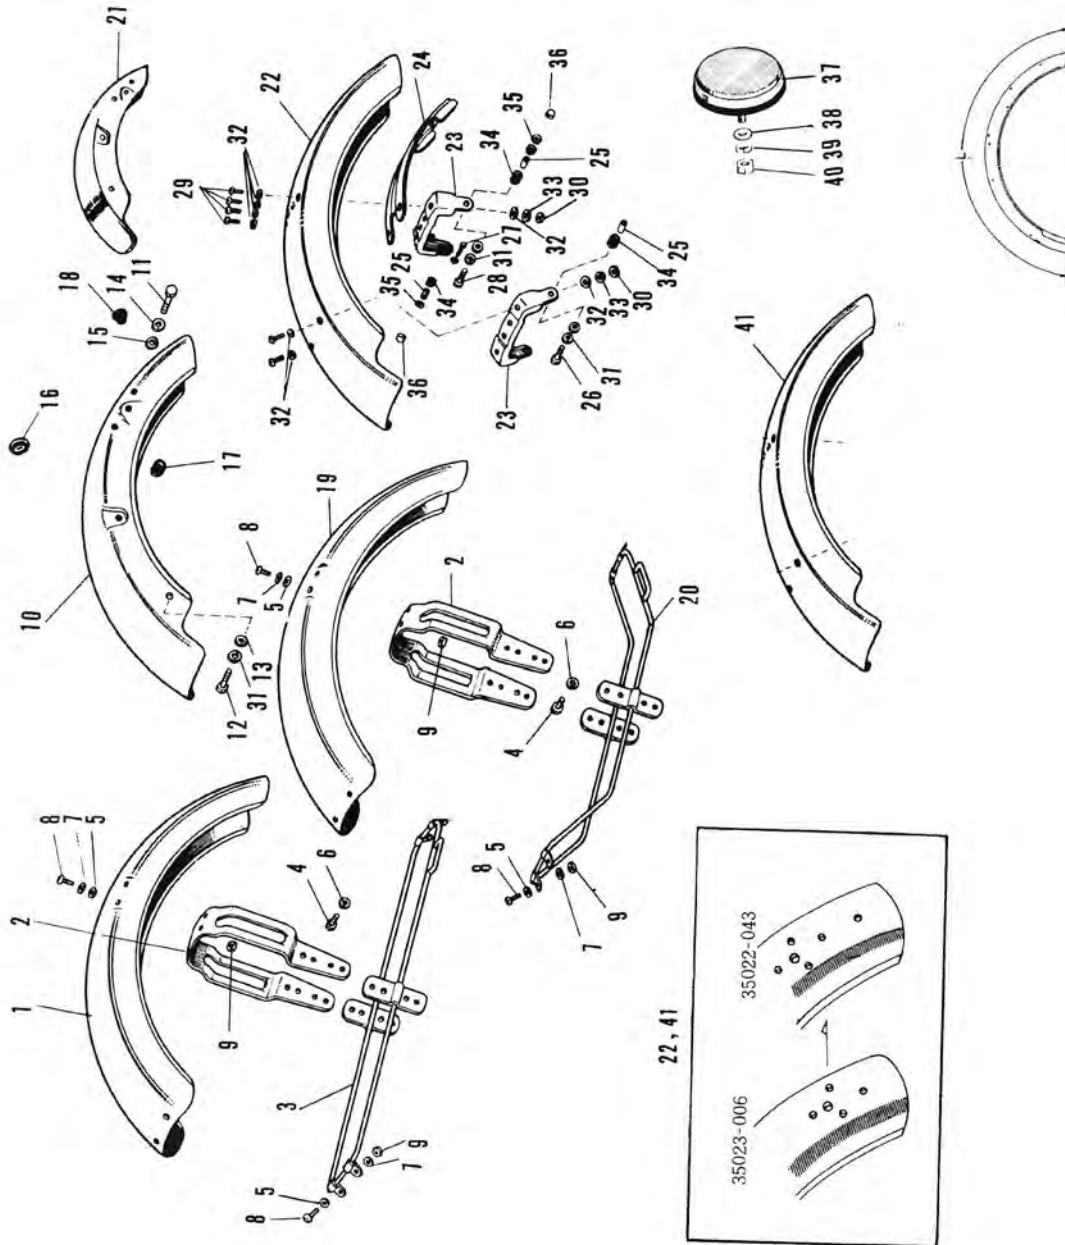

A-SERIES

16. Fenders (3/2)

16. Fenders (2/2)

Ref. No.	D.P. No.	New Part No. (Old Part No.)	Part Name	Quantity				Remarks
				A1	A1SS	A7	A7SS	
21	1017594	35022-024 (A1320-1801)	Rear Fender L= 939 m/m		1		1	Cr-Plated
22	1136054	35023-006	Rear Fender (Stainless Steel)	* 1	1	* 1	1	* for U.S.A. Model only
23	1136089	35025-011	Rear Fender Bracket	2	2	2	2	
24	1136097	35034-008	Rear Fender Gusset	1	1	1	1	
25	1136119	92027-080	Collar	4	4	4	4	
26	1042717	110B0825	8 x 25 Hex Head Bolt	2	2	2	2	
27	1109162	110B0828	8 x 28 Hex Head Bolt	1	1	1	1	
28	1043137	110B0832	8 x 32 Hex Head Bolt	1	1	1	1	
29	1042459	110B0612	6 x 12 Hex Head Bolt	6	6	6	6	
30	1054872	310B0600	6 m/m Nut	6	6	6	6	
31	1065149	461F0800	8 m/m Spring Washer	4	4	4	4	
32	1064703	410B0600	6 m/m Plain Washer	12	12	12	12	
33	1065122	461F0600	6 m/m Spring Washer	6	6	6	6	
34	1049119	92075-019 (2020-4651)	Fuel Tank Shock Damper	4	4	4	4	
35	1058762	92022-035 (310-4137)	Fuel Tank Fitting Washer	4	4	4	4	
36	1028499	92020-007 (C2320-4653)	Fuel Tank Fitting Nut	2	2	2	2	
37	1136127	28012-005 (2020-E019-6)	Reflex Reflector	1		1		} for Europe Model only
38	1064673	410B0500	5 m/m Plain Washer	1		1		
39	1065114	461F0500	5 m/m Spring Washer	1		1		
40	1121227	310B0500A	5 m/m Nut (I.S.O. Thread)	1		1		
41	1136062	35022-043	Rear Fender (Stainless Steel)	1		1