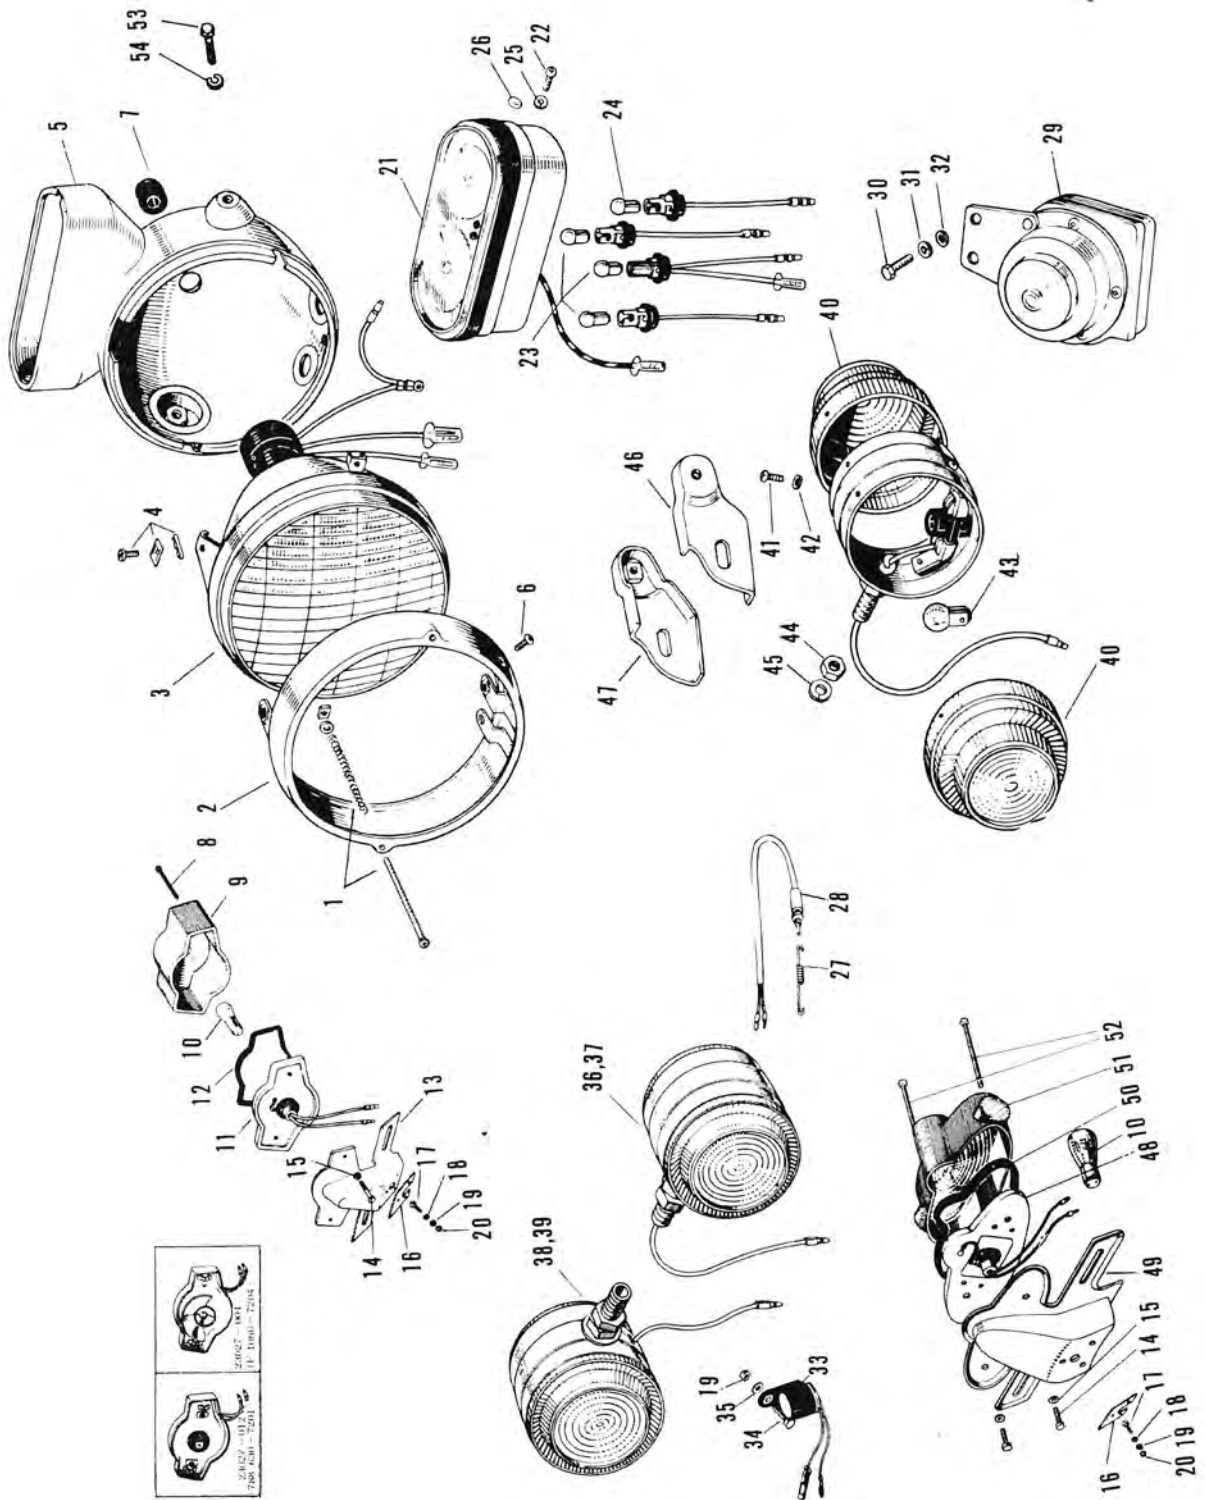

A-SERIES

26-1. Electrical Equipment (1) (1/3)

26-1. Electrical Equipment (1) (1/3)

Ref. No.	D.P. No.	New Part No. (Old Part No.)	Part Name	Quantity				Remarks
				A1	A1SS	A7	A7SS	
1~7	1040235	23001-021-24 (W1020-9005-24)	Head Lamp Ass'y	1	1	1	1	Candy Red
	1040243	23001-021-27 (W1020-9005-27)	Head Lamp Ass'y	1	1	1	1	Candy Blue
1	1032844	23013-002 (F1260-7105)	Focus Adjusting Screw Set	1	1	1	1	
2	1040219	23006-016 (W1020-9004)	Head Lamp Rim	1	1	1	1	
3	1040278	23003-003 (W1020-9006)	Head Lamp Sealed Beam Unit	1	1	1	1	
4	1032852	23015-002 (F1260-7107)	Sealed Beam Fitting Screw	2	2	2	2	
5	1040189	23005-017-24 (W1020-9001-24)	Head Lamp Body	1	1	1	1	Candy Red
	1040197	23005-017-27 (W1020-9001-27)	Head Lamp Body	1	1	1	1	Candy Blue
6	1053299	222E0508	5 x 8 Oval Countersunk Head Screw	2	2	2	2	
7	1073826	850A1301	13 m/m Wiring Harness Grommet	1	1	1	1	
8~15	1040626	23025-019 (W1020-9200)	Tail Lamp Ass'y	(1)	(1)	(1)	(1)	WHN EXH USE 23025-022 (788 630-7200)
	1136879	23025-022 (788 630-7200)	Tail Lamp Ass'y	1	1	1	1	
8	1053248	222E0360	3 x 60 Pan Head Screw	2	2	2	2	
	1136887	222E0360A	3 x 60 Pan Head Screw	2	2	2	2	I.S.O. Thread
9	1032127	23026-017 (F1060-7202)	Tail Lamp Lens	1	1	1	1	
10	1032119	92069-039 (F1060-7201)	Tail Lamp Bulb 12V 32/4CP	1	1	1	1	
11	1032143	23027-004 (F1060-7204)	Tail Lamp Socket	(1)	(1)	(1)	(1)	WHN EXH USE 23027-012 (788 630-7201)
	1136895	23027-012 (788 630-7201)	Tail Lamp Socket	1	1	1	1	
12	1032135	23028-007 (F1060-7203)	Tail Lamp Gasket	1	1	1	1	
13	1040634	23036-003 (W1020-9207)	License Plate Bracket	1	1	1	1	
14	1094653	110N0510	5 x 10 Hex Head Bolt	2	2	2	2	
	1136798	110N0510A	5 x 10 Hex Head Bolt	2	2	2	2	I.S.O Thread
15	1065114	461F0500	5 m/m Spring Washer	2	2	2	2