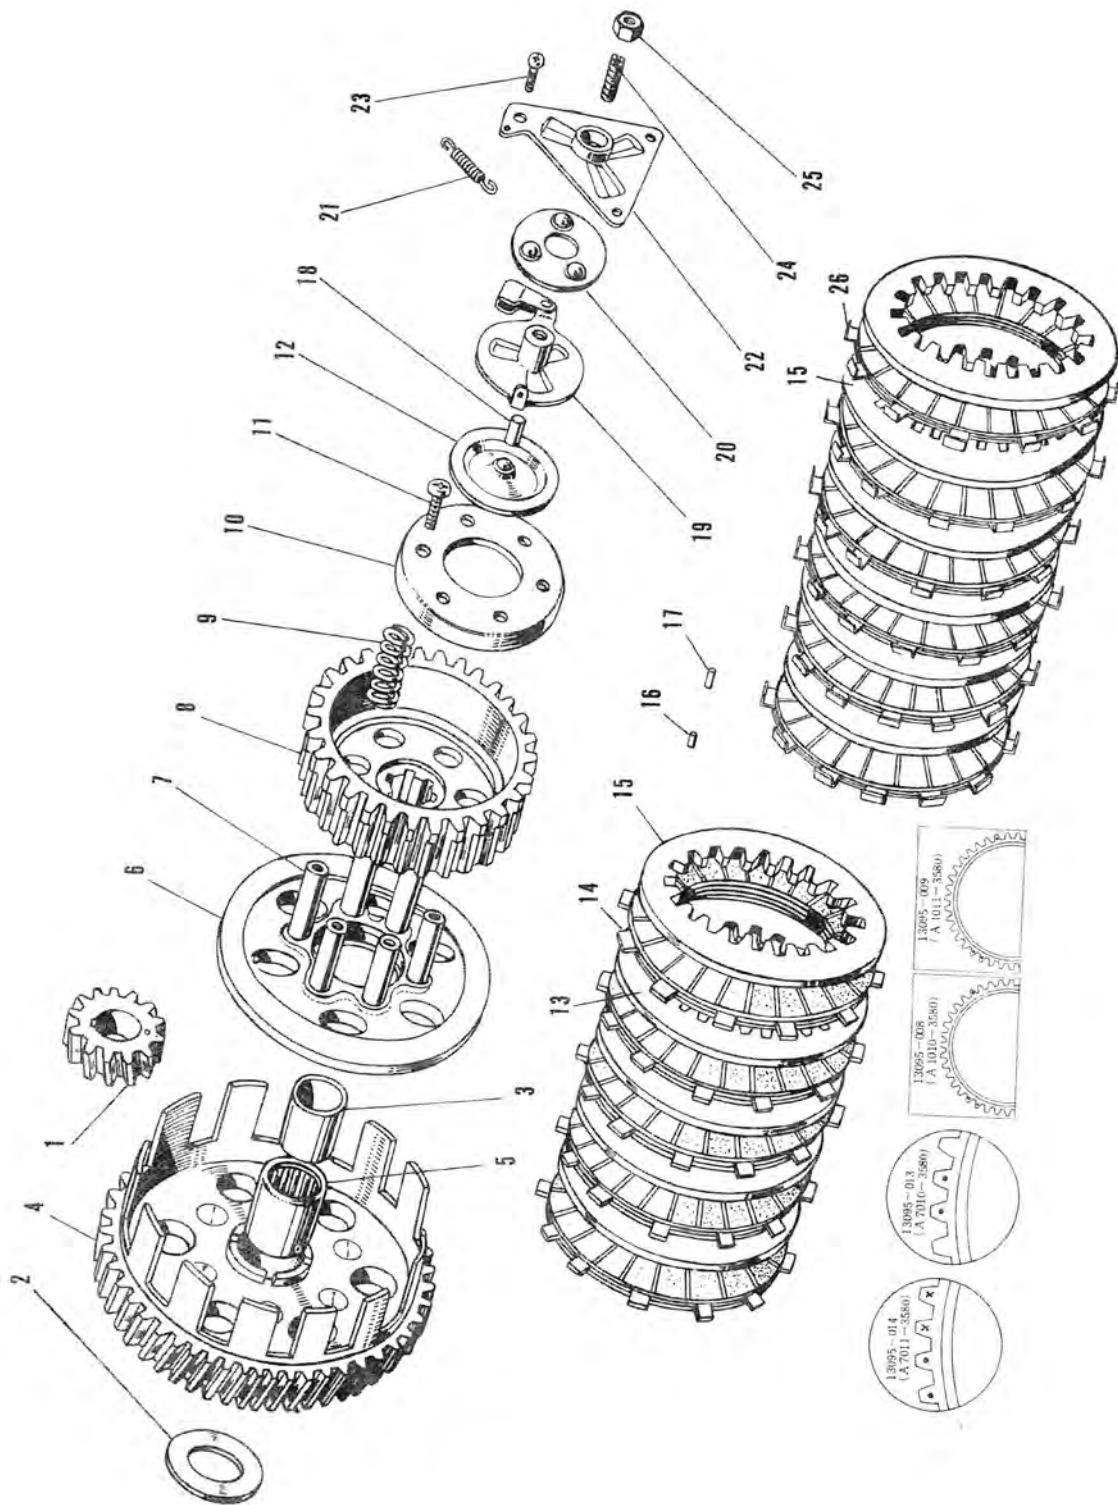

4. Clutch, Primary Reduction Gears (3/2)

4. Clutch, Primary Reduction Gears (2/2)

Ref. No.	D.P. No.	New Part No. (Old Part No.)	Part Name	Quantity				Remarks
				A1	A1SS	A7	A7SS	
14	1012053	13088-008 (A1010-3505)	Clutch Friction Plate	5	5			
15	1012096	13090-006 (A1010-3507)	Clutch Outer Plate	1	1	1	1	
16	1012223	13093-001 (A1010-3594)	Return Rubber (Short)		24			
	1022407	13093-002 (A7010-3594)	Return Rubber (Short)			30	30	
17	1012258	13093-004 (A1010-3595)	Return Rubber (Long)	6	6			
	1022415	13093-003 (A7010-3595)	Return Rubber (Long)			6	6	
18	1073257	610A0710	7 x 10 Dowel Pin	1	1	1	1	
19	1012134	13102-006 (A1010-3530)	Clutch Release Plate	1	1	1	1	
20	1044877	13110-003 (2010-3540)	Clutch Release Ball Ass'y	1	1	1	1	
21	1055798	92083-011 (310-0554)	Tension Spring	1	1	1	1	
22	1044885	13119-003 (2010-3555)	Clutch Release Cam Plate	1	1	1	1	
23	1052578	220B0612	6 x 12 Pan Head Screw	3	3	3	3	
24	1054848	291Z0622	6 x 22 Slotted Screw	1	1	1	1	
25	1062875	312B0600	6 m/m Nut	1	1	1	1	
26	1022369	13088-012 (A7010-3505)	Clutch Friction Plate			6	6