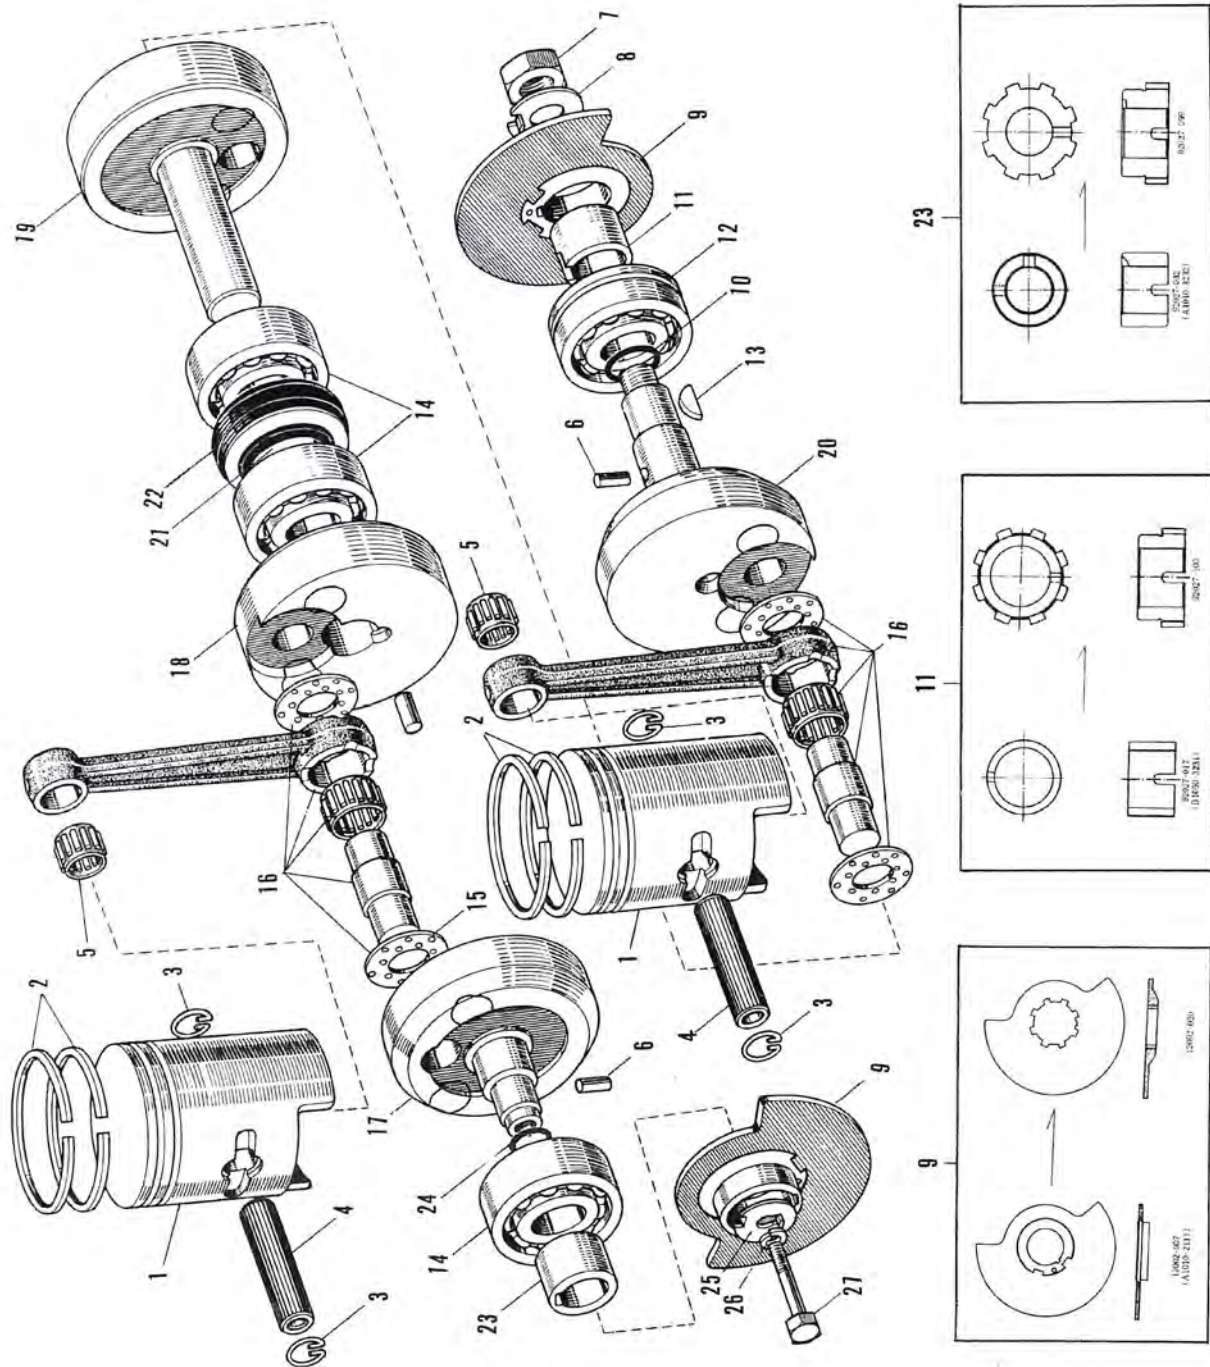

A-SERIES

3-1. Piston, Crankshaft (2½)

3-1. Piston, Crankshaft (2/2)

Ref. No.	D.P. No.	New Part No. (Old Part No.)	Part Name	Quantity		Remarks
				A1	A1SS	
23	1011723	92027-032 (A1010-3232)	L.H. Crankshaft Collar	1	1	
	1138952	92027-099	L.H. Crankshaft Collar	1	1	
24	1073427	670B2016	16 m/m "O" Ring	1	1	
25	1011804	92024-007 (A1010-3241)	8 m/m Clawed Lock Washer	1	1	
26	1064932	460E0800	8 m/m Spring Washer	1	1	
27	1011782	92001-030 (A1010-3239)	8 x 35 Hex Head Bolt	1	1