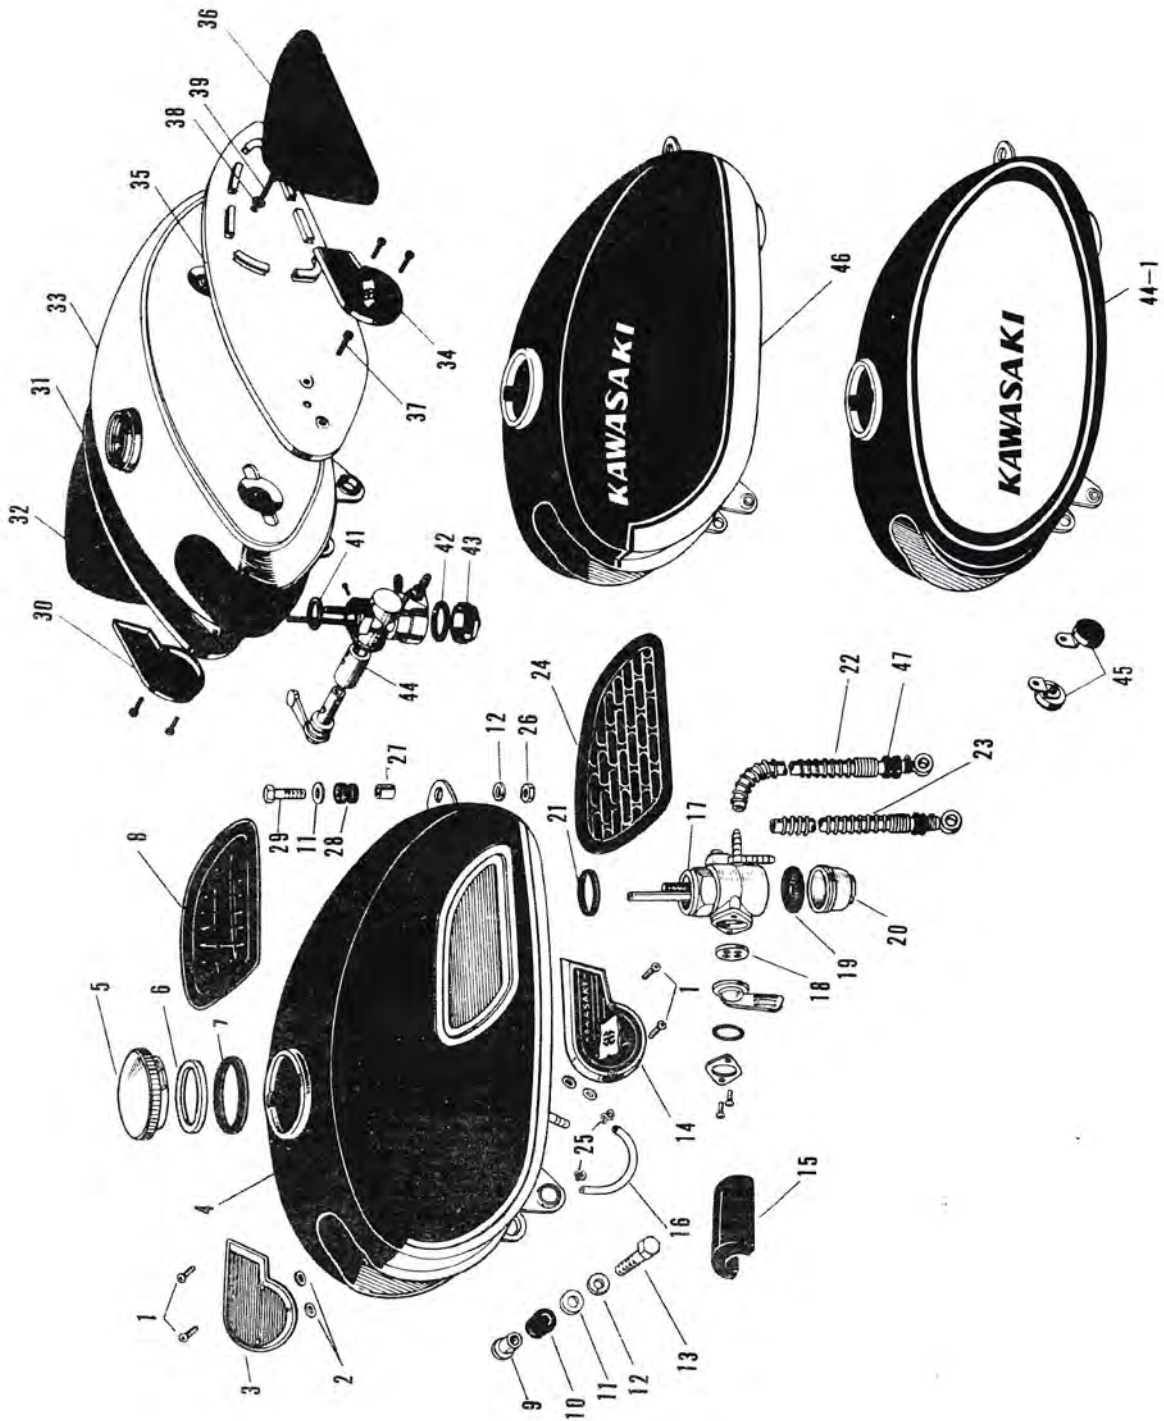

22. Fuel Tank (2/3)

Ref. No.	D.P. No.	New Part No. (Old Part No.)	Part Name	Quantity				Quantity
				A1	A1SS	A7	A7SS	
23	1015796	51044-013 (A1020-4311)	Fuel Pipe(A)	1	1	1	1	L=330 m/m
24	1039873	51061-009 (W1020-7022)	L.H. Knee Grip	1	1			
25	1058908	92037-010 (310-4312)	Fuel Tank Connecting Pipe Clamp	2	2	2	2	
26	1054899	310B0800	8 m/m Nut	1	1	1	1	
27	1015842	92027-034 (A1020-4662)	Fuel Tank Rear Mounting Spacer	1	1	1	1	
28	1015834	92075-030 (A1020-4661)	Fuel Tank Rear Shock Damper	1	1	1	1	
29	1042769	110B0836	8 x 36 Hex Head Bolt	1	1	1	1	
30	1023136	56014-011 (A7020-4672)	R.H. Fuel Tank Emblem			1	1	
31	1022997	51022-007 (A7020-4130)	R.H. Fuel Tank Side Panel			1	1	
32	1023098	51062-009 (A7020-4632)	R.H. Knee Grip			1	1	
33	1022954	51001-022-24 (A7020-4100-24)	Fuel Tank			1	1	Candy Red
	1022962	51001-022-27 (A7020-4100-27)	Fuel Tank			1	1	Candy Blue
34	1023128	56013-010 (A7020-4671)	L.H. Fuel Tank Emblem			1	1	
35	1022989	51021-007 (A7020-4120)	L.H. Fuel Tank Side Panel			1	1	
36	1023063	51061-010 (A7020-4631)	L.H. Knee Grip			1	1	
37	1052942	221B0610	6 x 10 Countersunk Head Screw			2	2	
38	1064827	411B0600	6 m/m Plain Washer			2	2	
39	1052535	220B0608	6 x 8 Pan Head Screw			2	2	
41~44	1023004	51023-009 (A7020-4200)	Fuel Strainer Ass'y			1	1	
41	1023039	92065-042 (A7020-4203)	Fuel Strainer Gasket			1	1	
42	1023047	51037-004 (A7020-4204)	Fuel Strainer Cup Gasket			1	1	
43	1023055	51036-005 (A7020-4205)	Fuel Strainer Cup			1	1	
44	1122703	92065-060 (A7020-4206)	Fuel Strainer Lever Sleeve			1	1	

22. Fuel Tank (3/4)