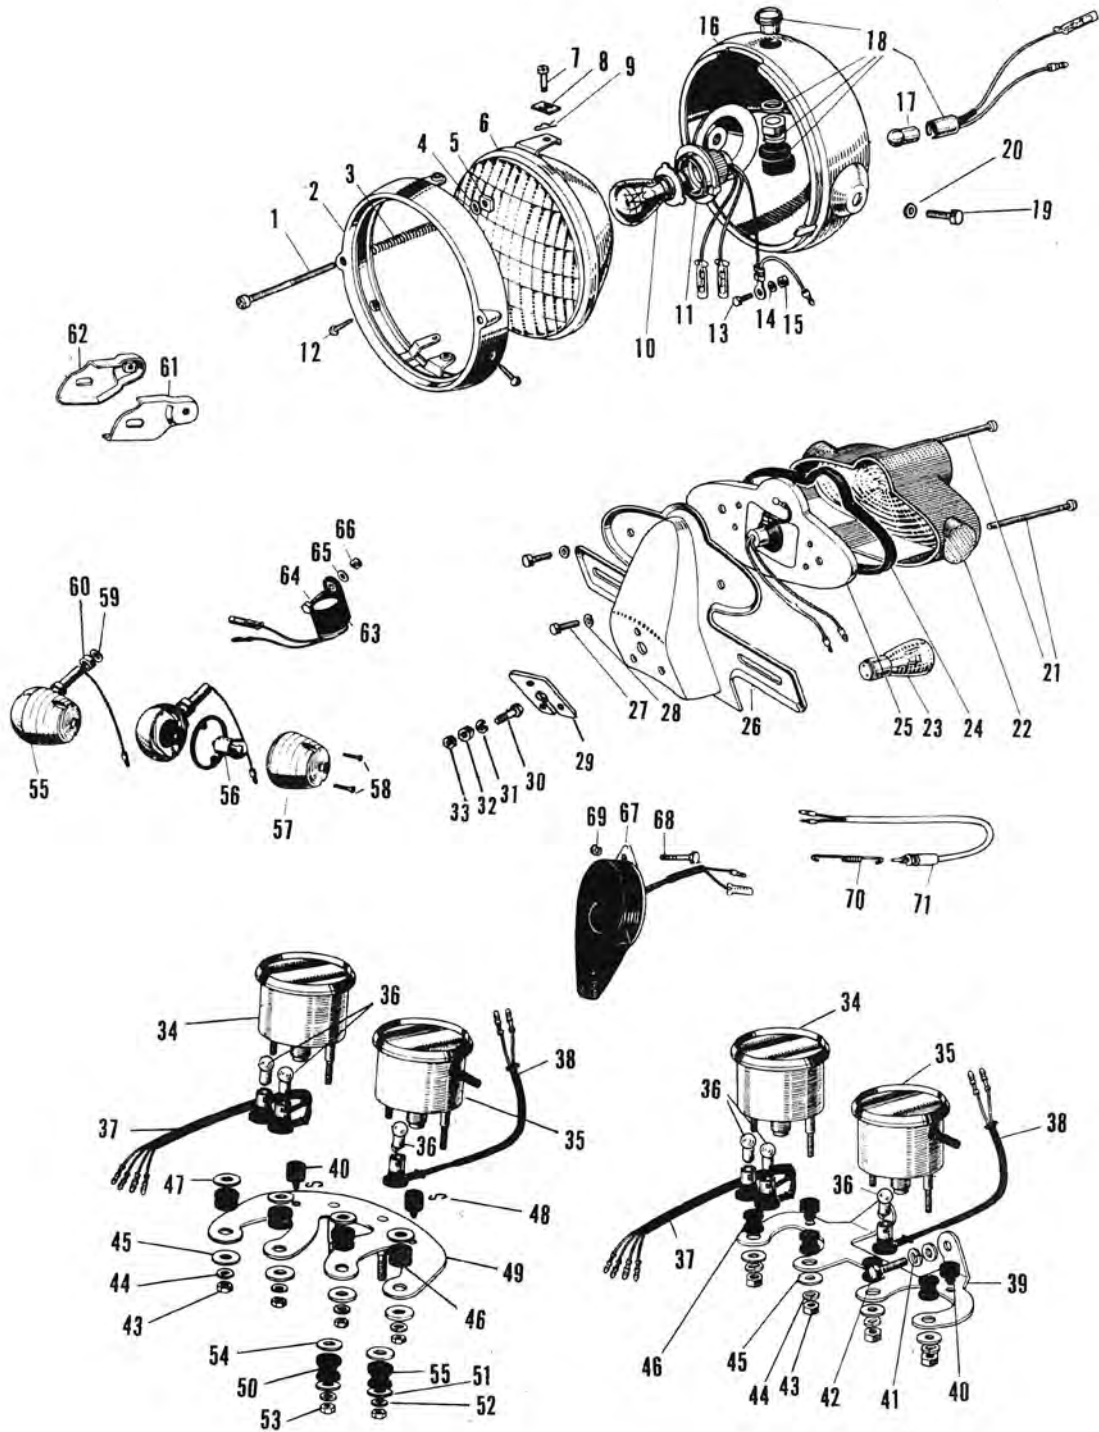

26-2. Electrical Equipment (2) (3/3)

Ref. No.	D.P. No.	New Part No. (Old Part No.)	Part Name	Quantity				Remarks
				A1	A1SS	A7	A7SS	
44	1065114	461F0500	5 m/m Spring Washer	4	4	4	4	
45	1099906	92022-104	Speedometer Fitting Washer	4	4	4	4	
46	1099892	92075-034 (788 621-5383)	Speedometer Shock Damper	4	4	4	4	
47	1064835	411B0800	8 m/m Plain Washer	4	4	4	4	
48	1120719	25022-001	Cable Clamp	2	2	2	2	
49	1136526	25008-009	Speedometer Bracket	1	1	1	1	
50	1108603	92075-024 (725 610-5312)	Speedometer Shock Damper	2	2	2	2	
51	1107534	92022-125 (789 621-5383)	Speedometer Fitting Washer	2	2	2	2	
52	1065122	461F0600	6 m/m Spring Washer	2	2	2	2	
53	1054872	310B0600	6 m/m Nut	2	2	2	2	
54	1064835	411B0800	8 m/m Plain Washer	2	2	2	2	
55	1121529	23040-020 (788 630-7310)	Turn Signal Lamp Ass'y	4	4	4	4	
56	1121546	92069-043 (788 630-7314)	12V 8W Bulb	4	4	4	4	
57	1121537	23048-011 (725 610-7311)	Turn Signal Lamp Lens	4	4	4	4	
58	1121618	222B0315A	3 x 15 Oval Countersunk Head Screw	8	8	8	8	I.S.O. Thread
59	1065157	461F1000	10 m/m Spring Washer	4	4	4	4	
60	1063006	315B1000	10 m/m Nut	4	4	4	4	
61	1136542	23051-010 (A1320-7351J)	Rear L.H. Turn Signal Lamp Bracket	1	1	1	1	
62	1136569	23051-009 (A1320-7352J)	Rear R.H. Turn Signal Lamp Bracket	1	1	1	1	
63	1090208	27002-008 (A7020-7410)	Turn Signal Lamp Relay	1	1	1	1	
64	1042475	110B0616	6 x 16 Hex Head Bolt	1	1	1	1	
65	1064827	411B0600	6 m/m Plain Washer	1	1	1	1	
66	1054872	310B0600	6 m/m Nut	1	1	1	1	
67	1085549	27003-012 (756 831-7420)	Horn	1	1	1	1	
68	1042653	110B0818	8 x 18 Hex Head Bolt	2	2	2	2	
69	1065149	461F0800	8 m/m Spring Washer	2	2	2	2	
70	1016326	27011-009 (A1020-7742)	Brake Lamp Switch Spring	1	1	1	1	
71	1073028	27010-006 (6020-9130)	Brake Lamp Switch	1	1	1	1