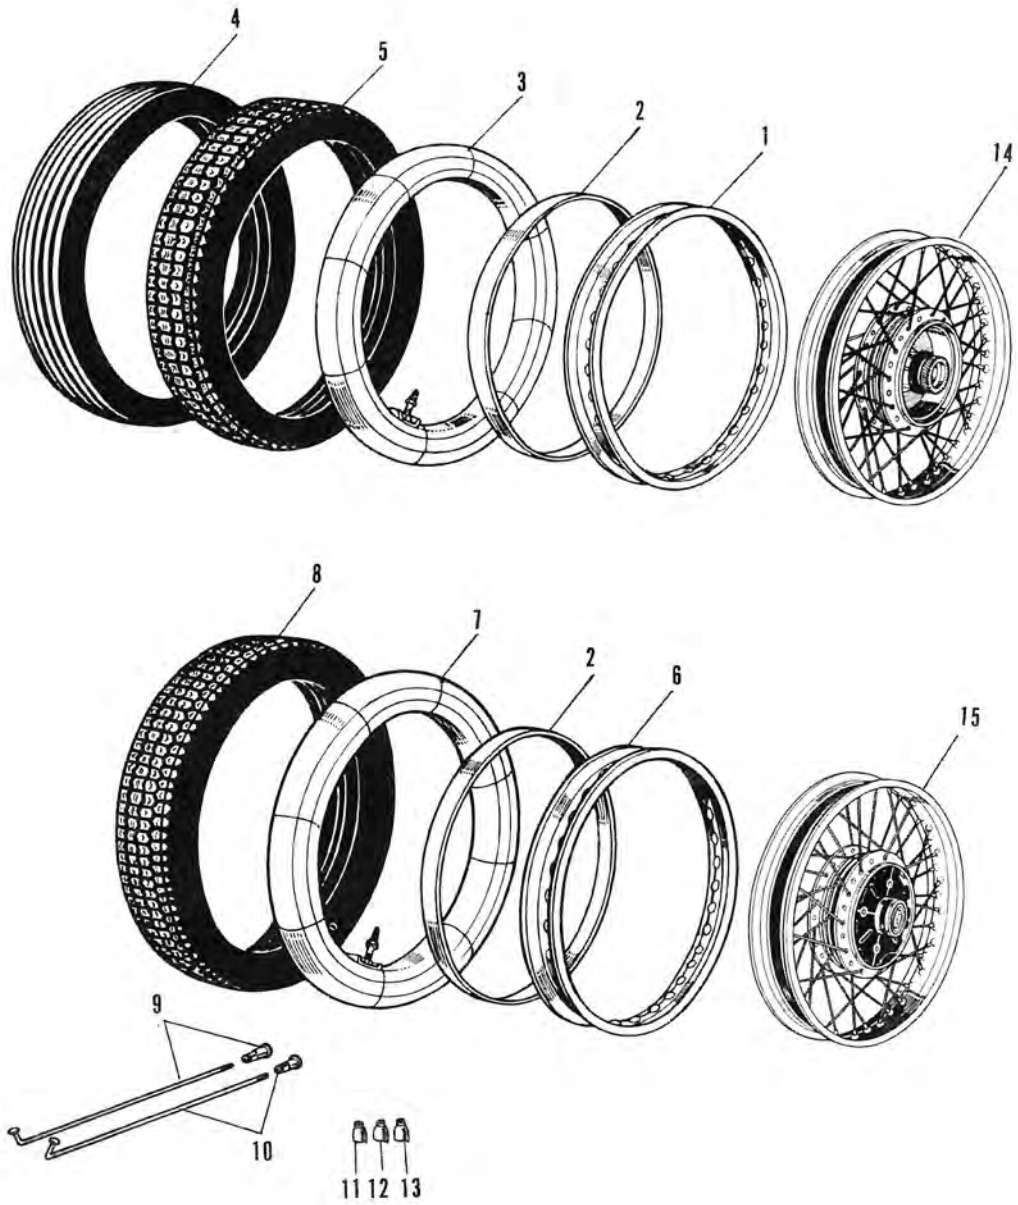

17. Tires

---

17. Tires

Ref. No.	D.P. No.	New Part No. (Old Part No.)	Part Name	Quantity				Remarks	
				A1	A1SS	A7	A7SS		
1	1014757	41025-015 (A1020-2121)	Front Drop Center Rim 1.60A x 18	(1)	(1)			WHN EXH USE 41025-013 (5020-6658)	
	1066722	41025-013 (5020-6658)	Front Drop Center Rim 1.60A x 18	1	1				
	1014838	41025-016 (A1020-2221)	Front Drop Center Rim (1.85B x 19W)			(1)	(1)		WHN EXH USE 41025-014 (5020-6883)
	1123033	41025-014 (5020-6883)	Front Drop Center Rim (1.85B x 18W)			1	1		
2	1066714	41023-006 (5020-6653)	Rim Band	2	2	2	2		
3	1067028	41022-016 (5021-6652)	Front Tire Tube (3.00-18)	1	1				
	1072137	41022-028 (6020-6652)	Front Tire Tube (3.25-18)			1	1		
4	1066994	41013-011 (5021-6651)	Front Tire (3.00-18 4PR)	1					
	1072129	41013-008 (6020-6651)	Front Tire (3.25-18 4PR)			1			
5	1017608	41014-014 (A1320-2111)	Front Tire (3.00-18 4PR)	* 1	1			* for U.S.A. Model only	
	1122622	41021-001 (A7020-2111)	Front Tire (S3.25-18 4PR)			* 1	1	K70 Universal * for U.S.A Model only	
6	1123033	41025-014 (5020-6883)	Front Drop Center Rim (1.85B x 18W)	1	1	1	1		
7	1072137	41022-028 (6020-6652)	Rear Tire Tube (3.25-18)	1	1	1	1		
8	1014803	41014-018 (A1020-2211)	Rear Tire (E3.25-18 4PR)	1					
	1122649	41014-015 (6020-6881)	Rear Tire (3.50-18 4PR)		1				
	1039784	41021-002 (W1020-6881)	Rear Tire (S3.50-18 4PR)		1	1	1		
9	1014765	41027-007 (A1020-2131)	Inner Spoke Ass'y	40	40	40	40	#9 x 147 x 103	
10	1014773	41028-007 (A1020-2132)	Outer Spoke Ass'y	40	40	40	40	#9 x 146 x 86	
11	1039792	41075-002 (W1020-6887)	Wheel Balance Weight (20g)						
12	1039806	41075-003 (W1020-6888)	Wheel Balance Weight (30g)						
13	1039814	41075-001 (W1020-6889)	Wheel Balance Weight (10g)						
14	1137344	41074-011	Front Wheel Ass'y	1	1			1.60A x 18	
	1137719	41074-013	Front Wheel Ass'y			1	1	1.85B x 18W	
15	1137409	42048-007	Rear Wheel Ass'y	1	1	1	1	1.85B x 18W