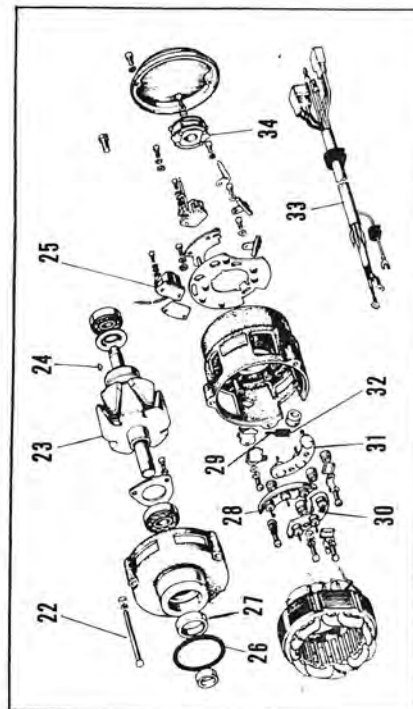

A-SERIES

9-4. Electrical Equipment for Engine (1/2) (for U.S.A. Model Only)

9-4. Electrical Equipment for Engine (1/2) (for U.S.A. Model Only)

Ref. No.	D.P. No.	New Part No. (Old Part No.)	Part Name	Quantity				Remarks
				A1	A1SS	A7	A7SS	
1	1122533	21121-031 (787 121-8320)	Ignition Coil	2	2	2	2	
2	1013467	21133-007 (A1010-8341)	R.H. High Tension Cord	1	1	1	1	
3	1013475	21133-008 (A1010-8342)	L.H. High Tension Cord	1	1	1	1	
4	1121626	21130-009 (787 121-8331)	Spark Plug Cap	2	2	2	2	
5	1121634	92101-001 (787 121-8334)	Spark Plug Cap Spring	2	2	2	2	
6	1067087	510A3100	Woodruff Key	1	1	1	1	
7	1081187	21069-006 (A7010-8183)	Dynamo Gear (Bakelite)	1	1	1	1	30T
8	1014129	92022-079 (A1011-8184)	8 m/m Plain Washer	1	1	1	1	
9	1065262	463H0800	8 m/m Toothed Lock Washer	1	1	1	1	
10	1042688	110B0820	8 x 20 Hex Head Bolt	1	1	1	1	
11	1099329	21001-015 (787 121-8190)	Dynamo Ass'y	1	1	1	1	
12	1099337	21072-005 (787 121-8191)	Voltage Regulator	1	1	1	1	
13	1099345	21119-005 (787 121-8192)	Ignition Unit (A)	1	1	1	1	
14	1099353	21120-001 (787 121-8193)	Ignition Unit (B)	1	1	1	1	
15	1100572	92070-016 (787 121-8310)	Spark Plug	2	2	2	2	Champion UL19V
16	1042475	110B0616	6 x 16 Hex Head Bolt	4	4	4	4	
17	1042483	110B0618	6 x 18 Hex Head Bolt	2	2	2	2	
18	1052578	220B0612	6 x 12 Pan Head Screw	4	4	4	4	
19	1065122	461F0600	6 m/m Spring Washer	8	8	8	8	
20	1064703	410B0600	6 m/m Plain Washer	8	8	8	8	
21	1122568	92073-009 (787 121-8321)	Ignition Coil Cap	1	1	1	1	for R.H. Coil
22	1121987	220B0570A	5 x 70 Pan Head Screw	3	3	3	3	I.S.O. Thread
23	1121804	21007-013	Rotor	1	1	1	1	
24	1121944	92038-012	Woodruff Key	1	1	1	1	
25	1131936	21152-001	Pick Up	1	1	1	1	
26	1121979	92055-032	"O" Ring	1	1	1	1	
27	1121952	92050-031	Oil Seal	1	1	1	1