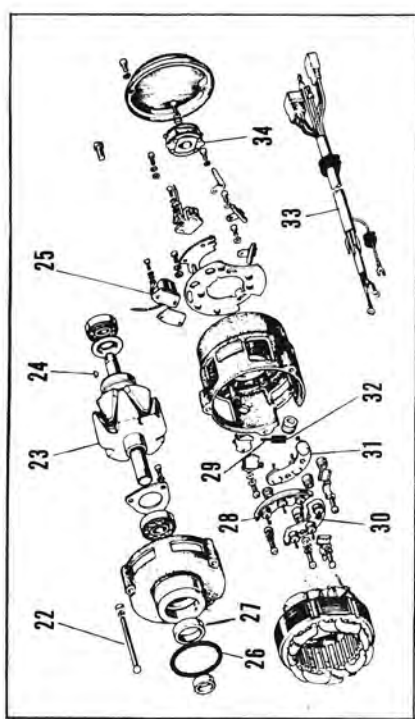

9-4. Electrical Equipment for Engine ($\frac{2}{2}$) (for U.S.A. Model Only)

9-4. Electrical Equipment for Engine (2/2) (for U.S.A. Model Only)

Ref. No.	D.P. No.	New Part No. (Old Part No.)	Part Name	Quantity				Remarks
				A1	A1SS	A7	A7SS	
28	1121863	21151-001	Rectifier (A)	1	1	1	1	
29	1121855	21089-006	Carbon Brush Spring	2	2	2	2	
30	1121928	21151-003	Rectifier (B)	1	1	1	1	
31	1121898	21151-002	Rectifier (C)	1	1	1	1	
32	1121847	21088-010	Carbon Brush	2	2	2	2	
33	1121839	21029-010	Wiring Harness Complete	1	1	1	1	
34	1121812	21007-014	S.G. Rotor	1	1	1	1