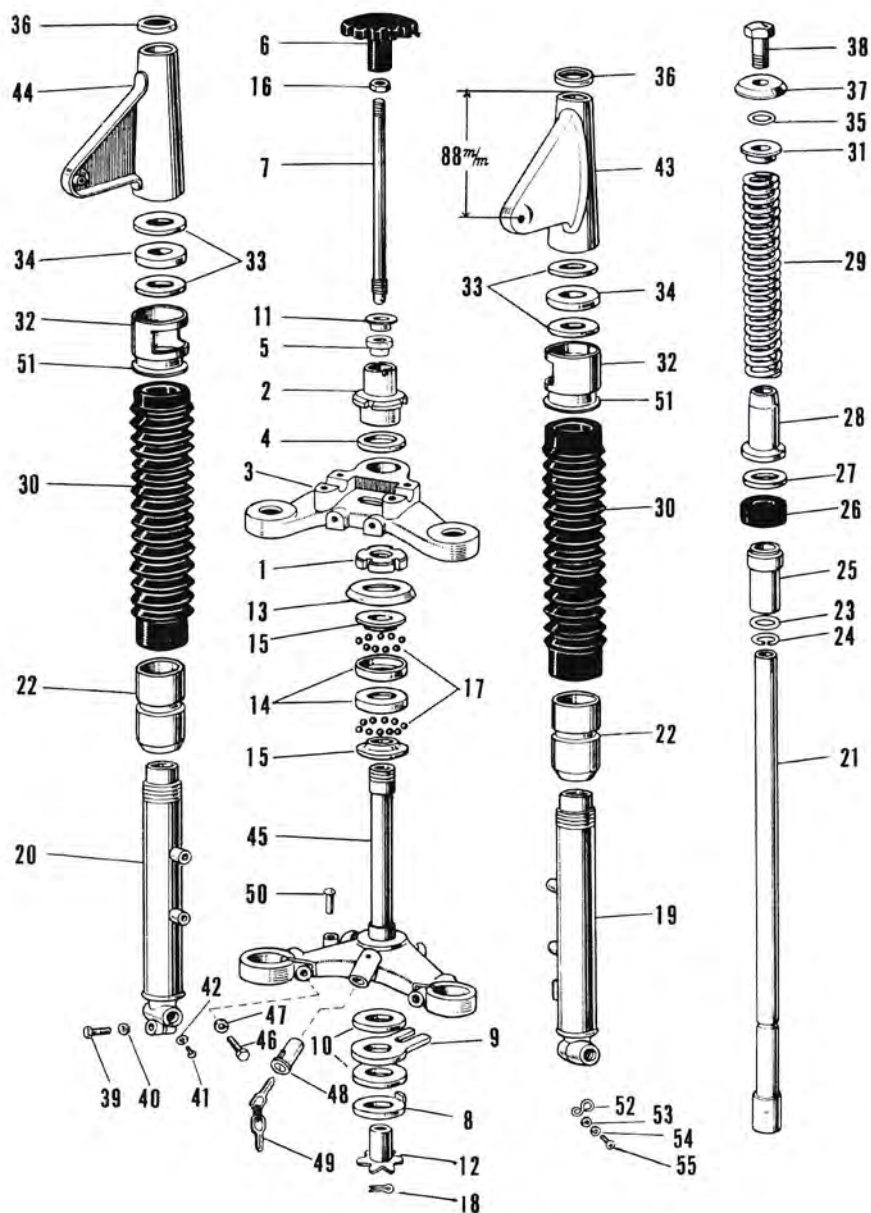

A-SERIES

21-2. Front Fork (3/3)

21-2. Front Fork (3/3)

Ref. No.	D.P. No.	New Part No. (Old Part No.)	Part Name	Quantity				Remarks
				A1	A1SS	A7	A7SS	
50	1016598	92008-006 (A1020-8521)	Screw Rivet	1	1	1	1	
51	1015567	44035-001 (A1020-3424)	Dust Cover Holder	2	2	2	2	
52	1015915	92037-026 (A1020-5421)	Cable Clamp	1	1	1	1	
53	1064703	410B0600	6 m/m Plain Washer	1	1	1	1	
54	1065122	461F0600	6 m/m Spring Washer	1	1	1	1	
55	1052594	220B0616	6 x 16 Pan Head Screw	1	1	1	1