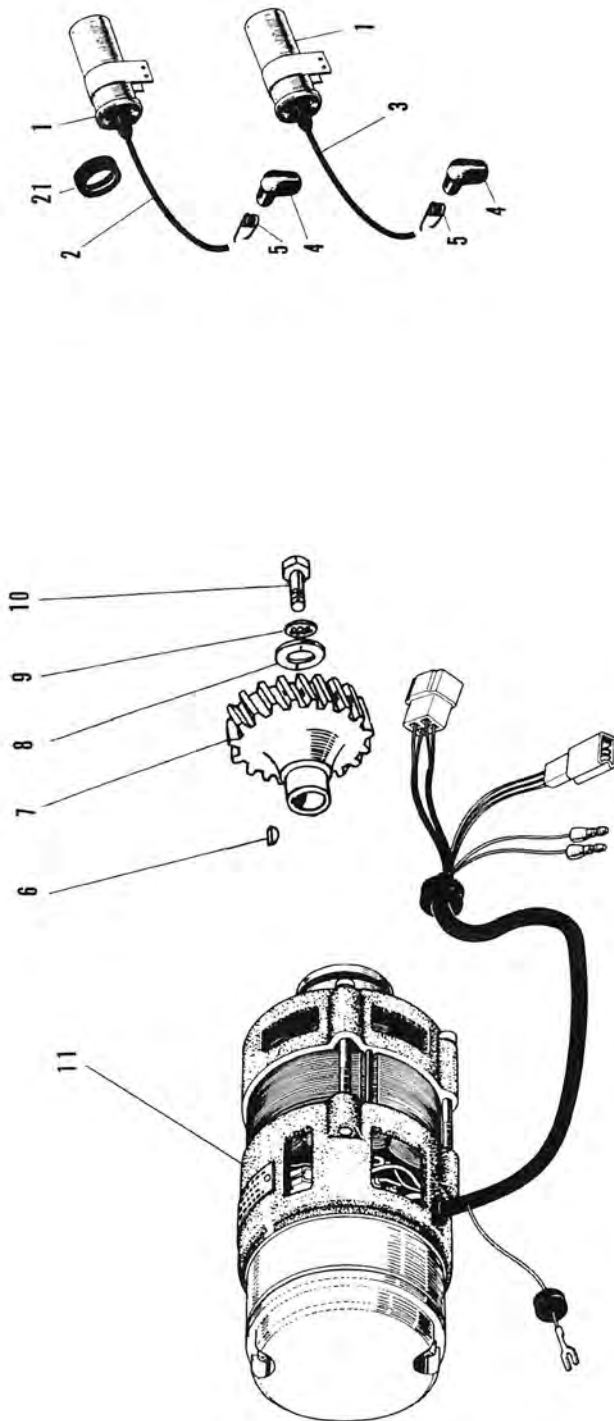

A-SERIES

9-4. Electrical Equipment for Engine (1/2) (for U.S.A. Model Only)

9-4. Electrical Equipment for Engine (1/2) (for U.S.A. Model Only)

Ref. No.	D.P. No.	New Part No. (Old Part No.)	Part Name	Quantity				Remarks
				A1	A1SS	A7	A7SS	
1	1122533	21121-031 (787 121-8320)	Ignition Coil	2	2	2	2	
2	1013467	21133-007 (A1010-8341)	R.H. High Tension Cord	1	1	1	1	
3	1013475	21133-008 (A1010-8342)	L.H. High Tension Cord	1	1	1	1	
4	1121626	21130-009 (787 121-8331)	Spark Plug Cap	2	2	2	2	
5	1121634	92101-001 (787 121-8334)	Spark Plug Cap Spring	2	2	2	2	
6	1067087	510A3100	Woodruff Key	1	1	1	1	
7	1081187	21069-006 (A7010-8183)	Dynamo Gear (Bakelite)	1	1	1	1	30T
8	1014129	92022-079 (A1011-8184)	8 m/m Plain Washer	1	1	1	1	
9	1065262	463H0800	8 m/m Toothed Lock Washer	1	1	1	1	
10	1042688	110B0820	8 x 20 Hex Head Bolt	1	1	1	1	
11	1099329	21001-015 (787 121-8190)	Dynamo Ass'y	1	1	1	1	
12	1099337	21072-005 (787 121-8191)	Voltage Regulator	1	1	1	1	
13	1099345	21119-005 (787 121-8192)	Ignition Unit (A)	1	1	1	1	
14	1099353	21120-001 (787 121-8193)	Ignition Unit (B)	1	1	1	1	
15	1100572	92070-016 (787 121-8310)	Spark Plug	2	2	2	2	Champion UL19V
16	1042475	110B0616	6 x 16 Hex Head Bolt	4	4	4	4	
17	1042483	110B0618	6 x 18 Hex Head Bolt	2	2	2	2	
18	1052578	220B0612	6 x 12 Pan Head Screw	4	4	4	4	
19	1065122	461F0600	6 m/m Spring Washer	8	8	8	8	
20	1064703	410B0600	6 m/m Plain Washer	8	8	8	8	
21	1122568	92073-009 (787 121-8321)	Ignition Coil Cap	1	1	1	1	for R.H. Coil
22	1121987	220B0570A	5 x 70 Pan Head Screw	3	3	3	3	I.S.O. Thread
23	1121804	21007-013	Rotor	1	1	1	1	
24	1121944	92038-012	Woodruff Key	1	1	1	1	
25	1131936	21152-001	Pick Up	1	1	1	1	
26	1121979	92055-032	"O" Ring	1	1	1	1	
27	1121952	92050-031	Oil Seal	1	1	1	1