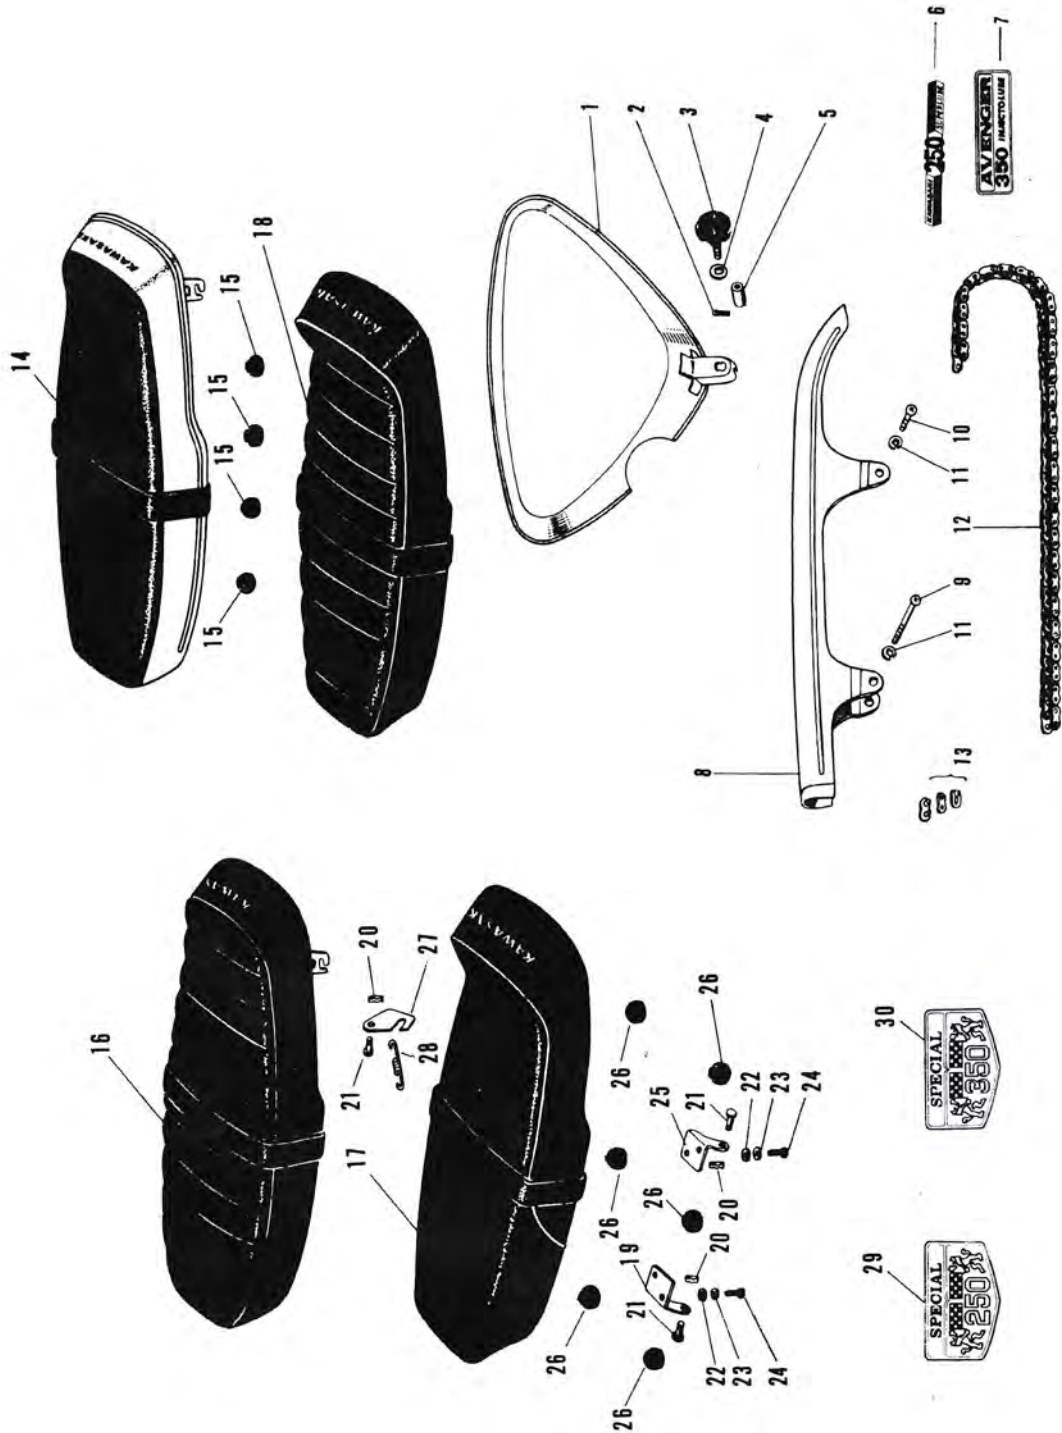

25. Side Cover, Chain, Chain Cover, Dual Seat (2/2)

25. Side Cover, Chain, Chain Cover, Dual Seat (2/2)

Ref. No.	D.P. No.	New Part No. (Old Part No.)	Part Name	Quantity				Remarks
				A1	A1SS	A7	A7SS	
17 19~28	1017675	53001-031 (A1320-8400)	Dual Seat Ass'y		(1)			WHN EXH USE 53001-040 (787 622-5100)
	1099523	53001-040 (787 622-5100)	Dual Seat Ass'y	1	1	1	1	
18~28	1136909	53001-048	Dual Seat Ass'y	1	1	1	1	
19	1017706	53009-004 (A1320-8411)	Dual Seat Pivot Holder (A)	1	1	1	1	
20	1067222	550D2015	2 x 15 Cotter Pin	3	3	3	3	
21	1017764	53011-001 (A1320-8415)	Dual Seat Pivot Pin	3	3	3	3	
22	1064872	411B0600	6 m/m Plain Washer	4	4	4	4	
23	1065122	461F0600	6 m/m Spring Washer	4	4	4	4	
24	1042475	110B0616	6 x 16 Hex Head Bolt	4	4	4	4	
25	1017713	53009-005 (A1320-8412)	Dual Seat Pivot Holder (B)	1	1	1	1	
26	1092456	92075-048 (A1320-8403)	Dual Seat Damper	6	6	6	6	
27	1017748	53008-002 (A1320-8413)	Dual Seat Hook	1	1	1	1	
28	1017756	53012-002 (A1320-8414)	Hook Spring	1	1	1	1	
29	1136917	56015-018	Oil Tank & Side Cover Mark	1				
30	1136828	56015-020	Oil Tank & Side Cover Mark			1