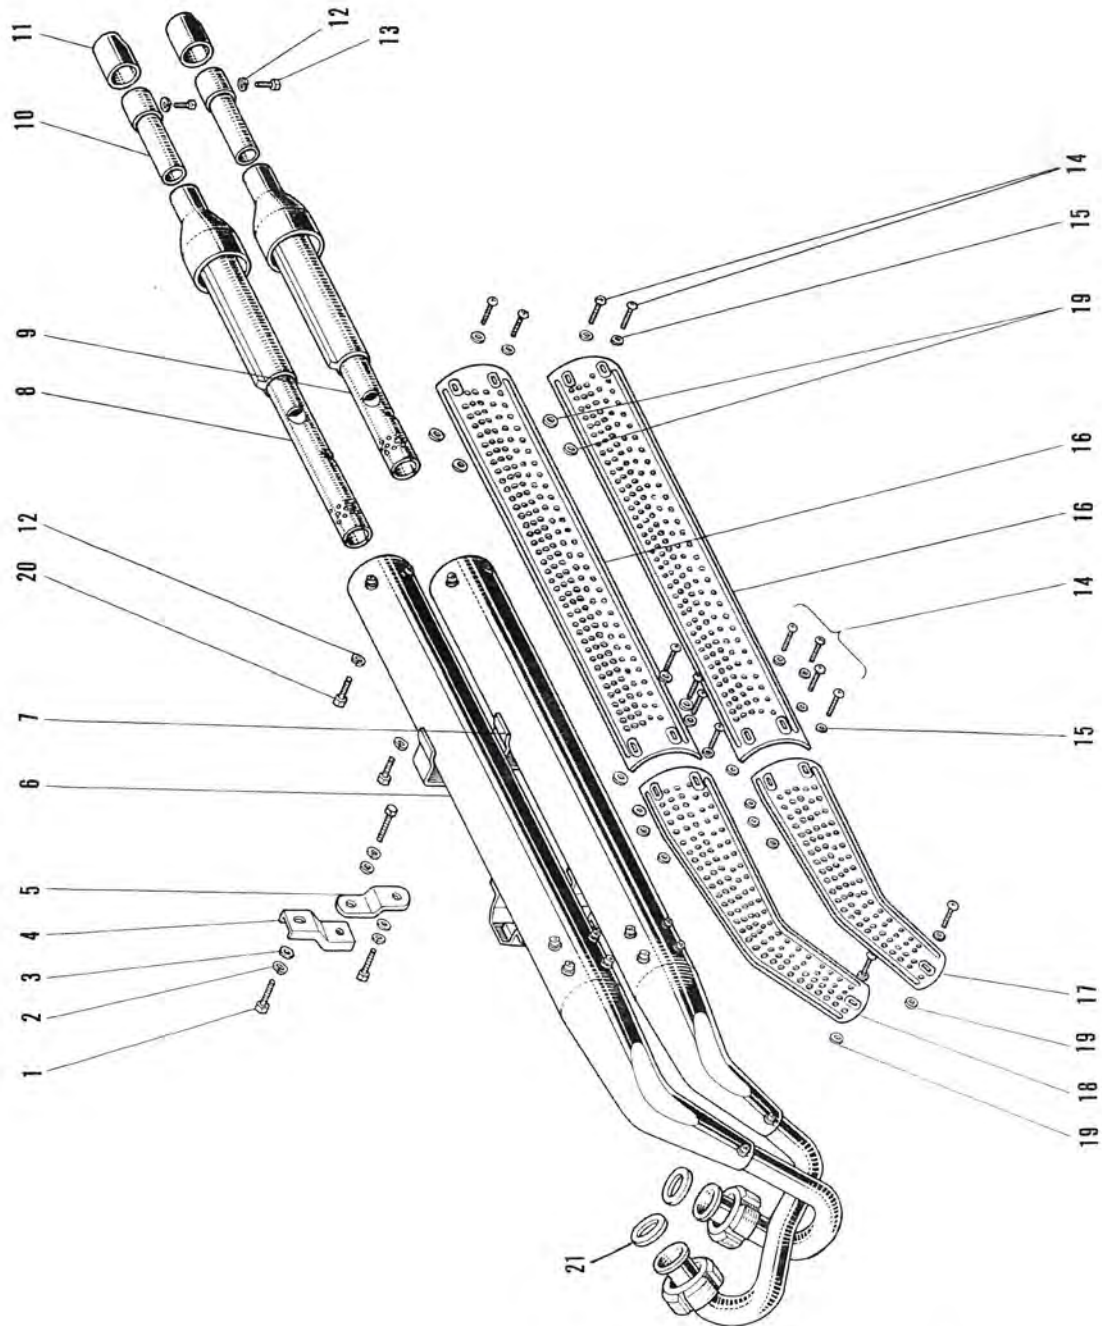

A-SERIES

11-4. Mufflers (Spark Arrester Type)

11-4. Mufflers (Spark Arrester Type)

Ref. No.	D.P. No.	New Part No. (Old Part No.)	Part Name	Quantity		Remarks
				A1SS	A7SS	
1	1042688	110B0820	8 x 20 Hex Head Bolt	2	2	
2	1064932	460E0800	8 m/m Spring Washer	2	2	
3	1064738	410B0800	8 m/m Plain Washer	2	2	
4	1082787	18061-007 (A1312-1491)	Upper Muffler Bracket	1	1	
5	1017349	18061-008 (A1310-1492)	Lower Muffler Bracket	1	1	
6,8,10~13	1082647	18002-057 (A1312-1410)	Upper Muffler Complete	1		Ident Letter "A"
	1080407	18002-031 (A7310-1410)	Upper Muffler Complete WHN EXH USE 18002-056		(1)	Ident Letter "U"
	1135899	18002-056	Upper Muffler Complete		1	
7,9,10~13	1082655	18003-024 (A1312-1420)	Lower Muffler Complete	1		Ident Letter "A"
	1081365	18003-012 (A7310-1420)	Lower Muffler Complete WHN EXH USE 18003-023		(1)	Ident Letter "U"
	1135902	18003-023	Lower Muffler Complete		1	
8	1081373	18033-020 (A7310-1431)	Spark Arrester Complete (Upper)	1	1	
9	1080512	18033-022 (A7310-1432)	Spark Arrester Complete (Lower)	1	1	
10	1080415	18033-039 (A7310-1433)	Baffle Tube WHN EXH USE 18033-023	(2)	(2)	L=92 m/m
	1135929	18033-023	Baffle Tube	2	2	L=200 m/m
11	1080474	18048-006 (A7310-1451)	Tail Piece	2	2	Not Required for 18033-023
12	1064975	460F0600	6 m/m Spring Washer	4	4	
13	1042432	110B0610	6 x 10 Hex Head Bolt	2	2	
	1052543	220B0610	6 x 10 Pan Head Screw	2	2	
14	1092715	220E0608	6 x 8 Pan Head Screw	14	14	
15	1064827	411B0600	6 m/m Plain Washer	14	14	
16	1080466	18057-014 (A7310-1444)	Rear Muffler Cover	2	2	
17	1080458	18057-013 (A7310-1442)	Lower Muffler Cover	1	1	
18	1080423	18057-012 (A7310-1441)	Upper Muffler Cover	1	1	
19	1082744	18065-002 (A7310-1443)	Heat Insulator	14	14	
20	1042432	110B0610	6 x 10 Hex Head Bolt	2	2	
21	1011375	18067-008 (A1010-1473)	Exhaust Pipe Gasket	2	2