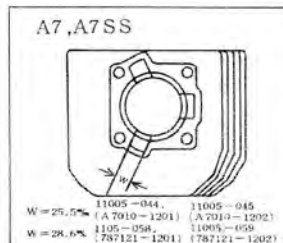

A-SERIES

1. Cylinder Head, Cylinder (1/2)

1. Cylinder Head, Cylinder (1/2)

Ref. No.	D.P. No.	New Part No. (Old Part No.)	Part Name	Quantity				Remarks
				A1	A1SS	A7	A7SS	
1	1011073	11001-020 (A1010-1101)	L.H. Cylinder Head WHN EXH USE 11001-021 (A1011-1101)	(1)	(1)			for E/No. A1E02533 and Below.
	1013912	11001-021 (A1011-1101)	L.H. Cylinder Head	1	1			
2	1011103	11001-022 (A1010-1102)	R.H. Cylinder Head	(1)	(1)			for E/No. A1E02533 and Below.
	1013939	11001-023 (A1011-1102)	R.H. Cylinder Head	1	1			
3	1026306	92070-010 (A1010-8310)	Spark Plug NGK B-8HC	2	2			
	1026348	92070-011 (A1011-8310)	Spark Plug NGK B-9HC	2	2	2	2	
4	1011146	92015-020 (A1010-1111)	8m/m Nut (Cylinder Head)	8	8	8	8	
5	1064959	460E1200	12m/m Spring Washer	8	8	8	8	
6	1011154	92022-072 (A1010-1112)	12m/m Plain Washer	8	8	8	8	
7	1011138	11004-022 (A1010-1103)	Cylinder Head Gasket (Copper-Asbestos)	(2)	(2)			WHN EXH USE 11004-023 (A1510-1103) d=54φ
	1017845	11004-023 (A1510-1103)	Cylinder Head Gasket (Copper-Sheet)	2	2			
	1021834	11004-027 (A7010-1103)	Cylinder Head Gasket (Copper-Sheet)			2	2	d=63φ
8	1011152	11005-032 (A1010-1201)	L.H. Cylinder WHN EXH USE 11005-033 (A1011-1201)	(1)	(1)			for E/No. A1E02533 and Below.
	1013947	11005-033 (A1011-1201)	L.H. Cylinder	1	1			
9	1011189	11005-034 (A1010-1202)	R.H. Cylinder WHN EXH USE 11005-035 (A1011-1202)	(1)	(1)			for E/No. A1E02533 and Below.
	1013955	11005-035 (A1011-1202)	R.H. Cylinder	1	1			
10	1011367	18069-010 (A1010-1472)	Exhaust Pipe Clamp d=41φ	(2)		(2)		WHN EXH USE 18069-033 (A1011-1472)
	1107143	18069-033 (A1011-1472)	Exhaust Pipe Clamp d=42.5φ	2		2		
11	1011375	18067-008 (A1010-1473)	Exhaust Pipe Gasket	2		2		
12	1011197	11009-013 (A1010-1204)	Cylinder Base Gasket	(2)	(2)	(2)	(2)	WHN EXH USE 11009-023 (A1011-1204)
	1016164	11009-023 (A1011-1204)	Cylinder Base Gasket	2	2	2	2	
13	1021826	11001-032 (A7010-1101)	Cylinder Head WHN EXH USE 11001-043 (787 121-1101)			(2)	(2)	
	1122509	11001-043 (787 121-1101)	Cylinder Head			2	2	for E/No. A7E13182 and Above.