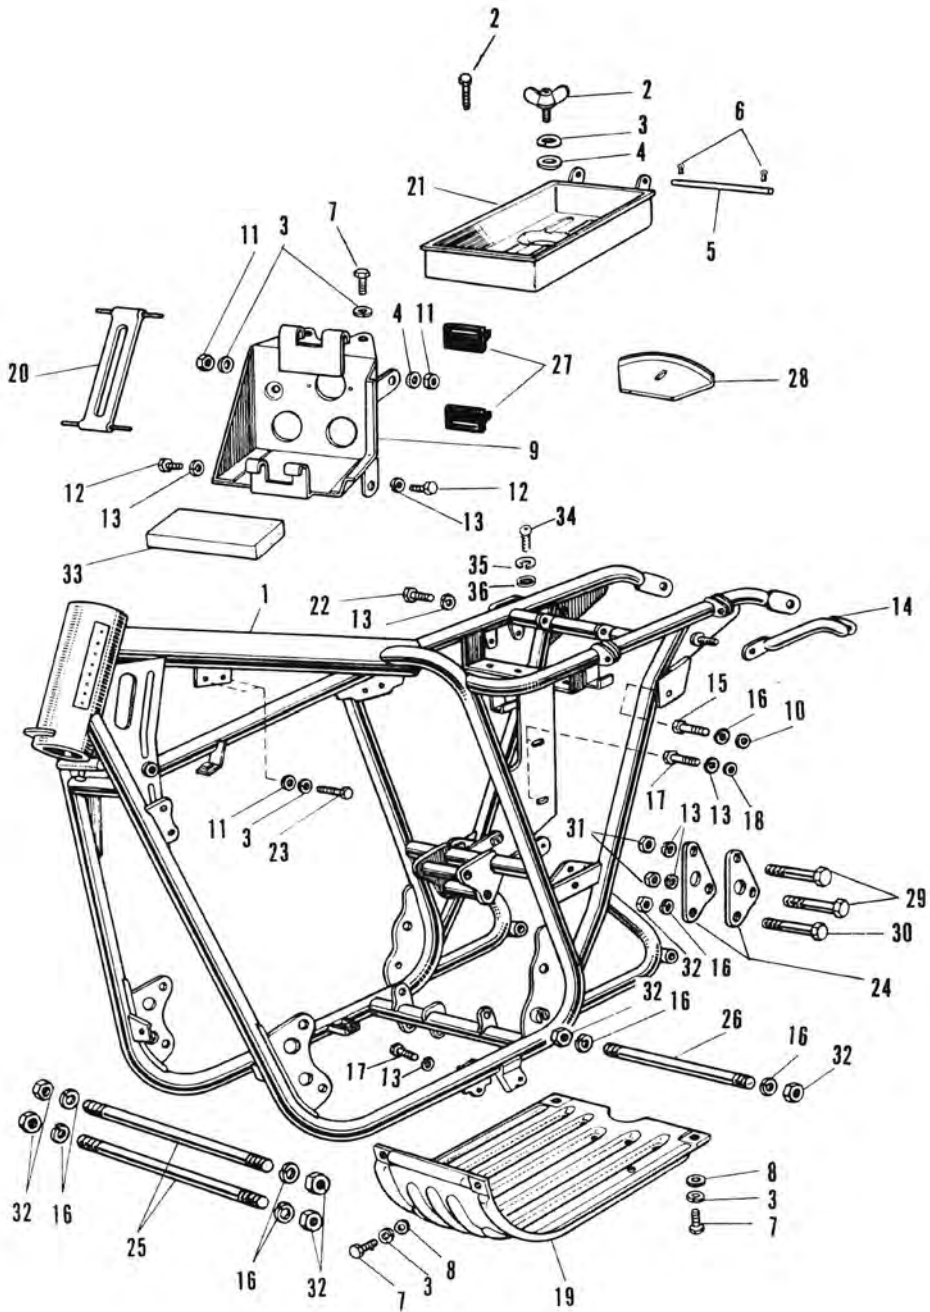

13-3. Battery, Engine Bracket (½)

13-3. Battery, Engine Bracket (2/2)

Ref. No.	D.P. No.	New Part No. (Old Part No.)	Part Name	Quantity				Remarks
				A1	A1SS	A7	A7SS	
27	1014366	32103-003 (A1020-1322)	Selenium Rectifier Rubber Seat	2	2	2	2	
28	1014374	32104-002 (A1020-1325)	Air Cleaner Cover	1	1	1	1	
29	1042815	110B0871	8 x 71 Hex Head Bolt	(2)	(2)	(2)	(2)	WHN EXH USE 110B0870
	1095579	110B0870	8 x 70 Hex Head Bolt	2	2	2	2	
30	1043323	113B1071	10 x 71-Hex Head Bolt	(1)	(1)	(1)	(1)	WHN EXH USE 113B1070
	1095854	113B1070	10 x 70 Hex Head Bolt	1	1	1	1	
31	1054899	310B0800	8 m/m Nut	2	2	2	2	
32	1062913	313B1000	10 m/m Nut	7	7	7	7	
33	1072749	32103-006 (6020-7218)	Battery Mat	1	1	1	1	
34	1052543	220B0610	6 x 10 Pan Head Screw	1	1	1	1	
35	1065122	461F0600	6 m/m Spring Washer	1	1	1	1	
36	1064703	410B0600	6 m/m Plain Washer	1	1	1	1