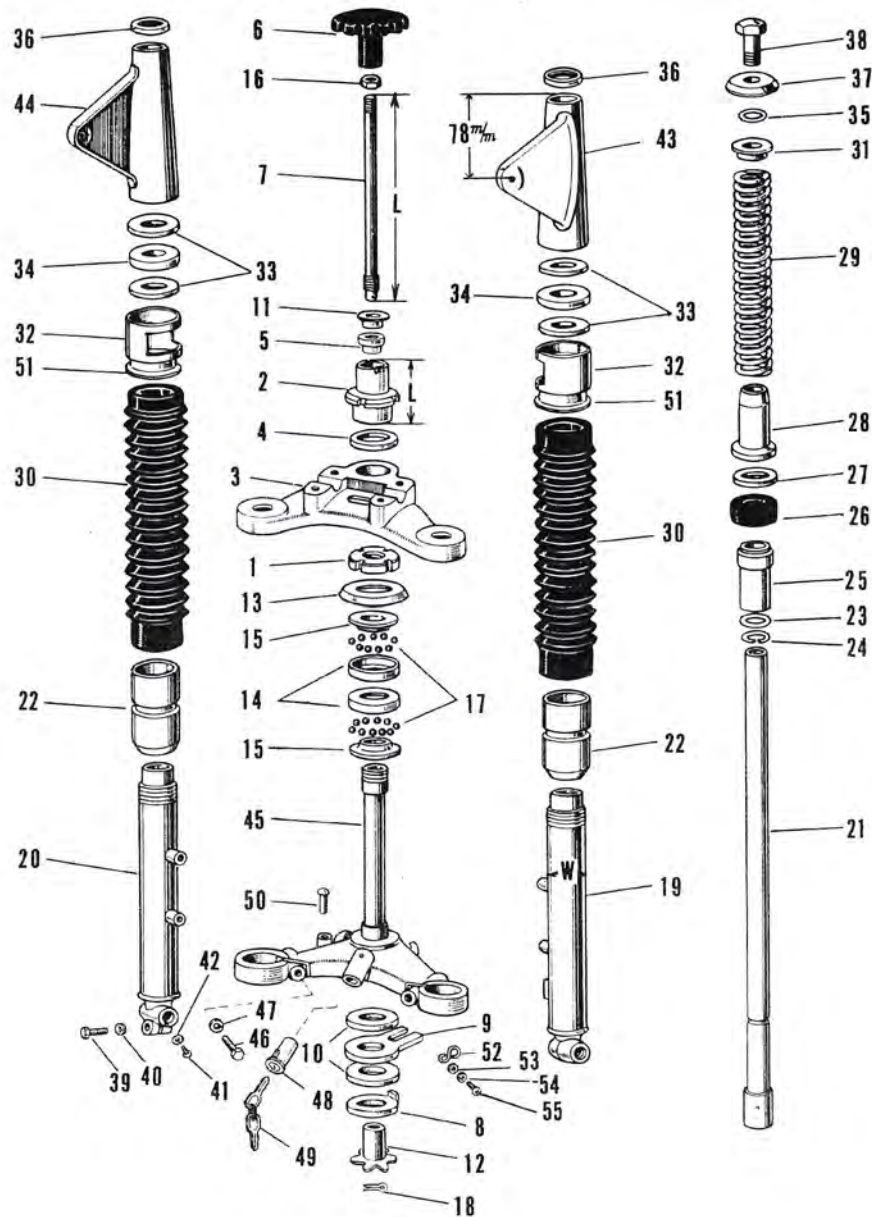

A-SERIES

21-1. Front Fork (3/3)

21-1. Front Fork (3/3)

Ref. No.	D.P.	New Part No. (Old Part No.)	Part Name	Quantity				Remarks
				A1	A1SS	A7	A7SS	
44	1015656	44034-014-24 (A1020-3437-24)	R.H. Fork Cover WHN EXH USE 44034-015-24 (A1021-3437-24)	(1)	(1)			Candy Red
	1015664	44034-014-27 (A1020-3437-27)	R.H. Fork Cover WHN EXH USE 44034-015-27 (A1021-3437-27)	(1)	(1)			Candy Blue
	1016733	44034-015-24 (A1021-3437-24)	R.H. Fork Cover	1	1	1	1	Candy Red
	1016768	44034-015-27 (A1021-3437-27)	R.H. Fork Cover	1	1	1	1	Candy Blue
45	1015672	44037-014 (A1020-3438)	Steering Stem WHN EXH USE 44037-015 (A1021-3438)	(1)	(1)			
	1016776	44037-015 (A1021-3438)	Steering Stem	1	1	1	1	
46	1066447	44041-010 (5020-6045)	Pinch Bolt	2	2	2	2	
47	1065157	461F1000	10 m/m Spring Washer	2	2	2	2	
48,49	1016458	27017-011 (A1020-8501)	Steering Lock Ass'y	1	1	1	1	
49	1016512	27018-008 (A1020-8510)	Steering Lock Key Set	1	1	1	1	# 551
	1016539	27018-008 (A1020-8510)	Steering Lock Key Set	1	1	1	1	# 552
	1016547	27018-008 (A1020-8510)	Steering Lock Key Set	1	1	1	1	# 553
	1016555	27018-008 (A1020-8510)	Steering Lock Key Set	1	1	1	1	# 554
	1016563	27018-008 (A1020-8510)	Steering Lock Key Set	1	1	1	1	# 555
50	1016598	92099-001 (A1020-8521)	Screw Rivet	1	1	1	1	
51	1015567	44035-001 (A1020-3424)	Dust Cover Holder	2	2	2	2	
52	1015915	92037-026 (A1020-5421)	Cable Clamp	1	1	1	1	
53	1064703	410B0600	6 m/m Plain Washer	1	1	1	1	
54	1065122	461F0600	6 m/m Spring Washer	1	1	1	1	
55	1052594	220B0616	6 x 16 Pan Head Screw	1	1	1	1