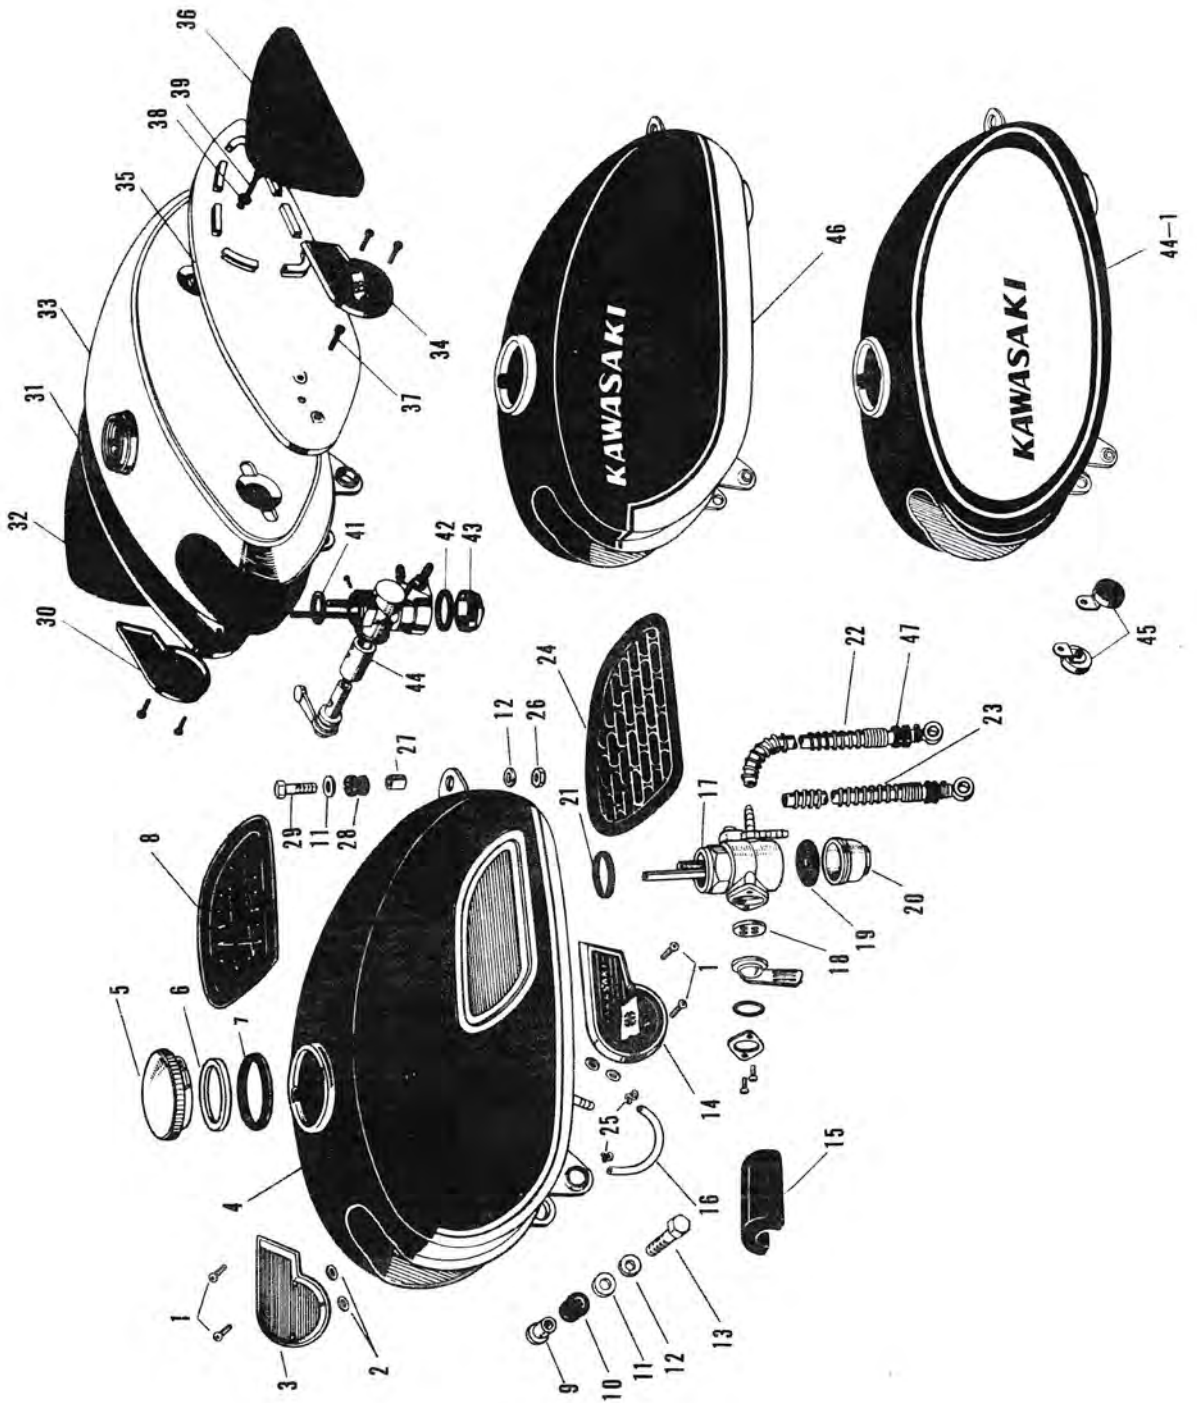

22. Fuel Tank (2/3)

22. Fuel Tank (2/3)

Ref. No.	D.P. No.	New Part No. (Old Part No.)	Part Name	Quantity				Quantity
				A1	A1SS	A7	A7SS	
23	1015796	51044-013 (A1020-4311)	Fuel Pipe(A)	1	1	1	1	L=330 m/m
24	1039873	51061-009 (W1020-7022)	L.H. Knee Grip	1	1			
25	1058908	92037-010 (310-4312)	Fuel Tank Connecting Pipe Clamp	2	2	2	2	
26	1054899	310B0800	8 m/m Nut	1	1	1	1	
27	1015842	92027-034 (A1020-4662)	Fuel Tank Rear Mounting Spacer	1	1	1	1	
28	1015834	92075-030 (A1020-4661)	Fuel Tank Rear Shock Damper	1	1	1	1	
29	1042769	110B0836	8 x 36 Hex Head Bolt	1	1	1	1	
30	1023136	56014-011 (A7020-4672)	R.H. Fuel Tank Emblem			1	1	
31	1022997	51022-007 (A7020-4130)	R.H. Fuel Tank Side Panel			1	1	
32	1023098	51062-009 (A7020-4632)	R.H. Knee Grip			1	1	
33	1022954	51001-022-24 (A7020-4100-24)	Fuel Tank			1	1	Candy Red
	1022962	51001-022-27 (A7020-4100-27)	Fuel Tank			1	1	Candy Blue
34	1023128	56013-010 (A7020-4671)	L.H. Fuel Tank Emblem			1	1	
35	1022989	51021-007 (A7020-4120)	L.H. Fuel Tank Side Panel			1	1	
36	1023063	51061-010 (A7020-4631)	L.H. Knee Grip			1	1	
37	1052942	221B0610	6 x 10 Countersunk Head Screw			2	2	
38	1064827	411B0600	6 m/m Plain Washer			2	2	
39	1052535	220B0608	6 x 8 Pan Head Screw			2	2	
41~44	1023004	51023-009 (A7020-4200)	Fuel Strainer Ass'y			1	1	
41	1023039	92065-042 (A7020-4203)	Fuel Strainer Gasket			1	1	
42	1023047	51037-004 (A7020-4204)	Fuel Strainer Cup Gasket			1	1	
43	1023055	51036-005 (A7020-4205)	Fuel Strainer Cup			1	1	
44	1122703	92065-060 (A7020-4206)	Fuel Strainer Lever Sleeve			1	1