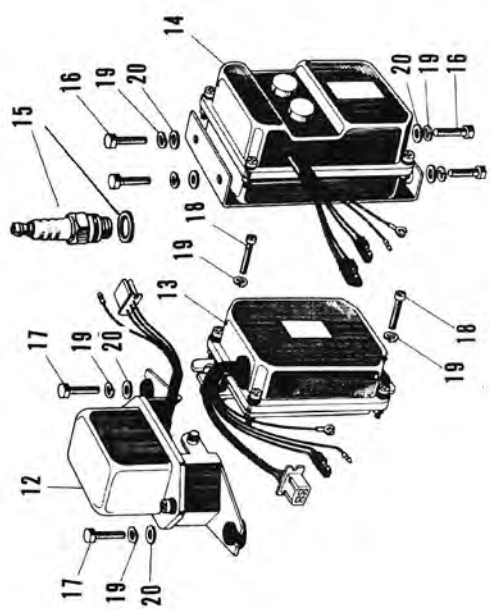

9-4. Electrical Equipment for Engine ($\frac{2}{2}$) (for U.S.A. Model Only)

9-4. Electrical Equipment for Engine (2/2) (for U.S.A. Model Only)

Ref. No.	D.P. No.	New Part No. (Old Part No.)	Part Name	Quantity				Remarks
				A1	A1SS	A7	A7SS	
28	1121863	21151-001	Rectifier (A)	1	1	1	1	
29	1121855	21089-006	Carbon Brush Spring	2	2	2	2	
30	1121928	21151-003	Rectifier (B)	1	1	1	1	
31	1121898	21151-002	Rectifier (C)	1	1	1	1	
32	1121847	21088-010	Carbon Brush	2	2	2	2	
33	1121839	21029-010	Wiring Harness Complete	1	1	1	1	
34	1121812	21007-014	S.G. Rotor	1	1	1	1