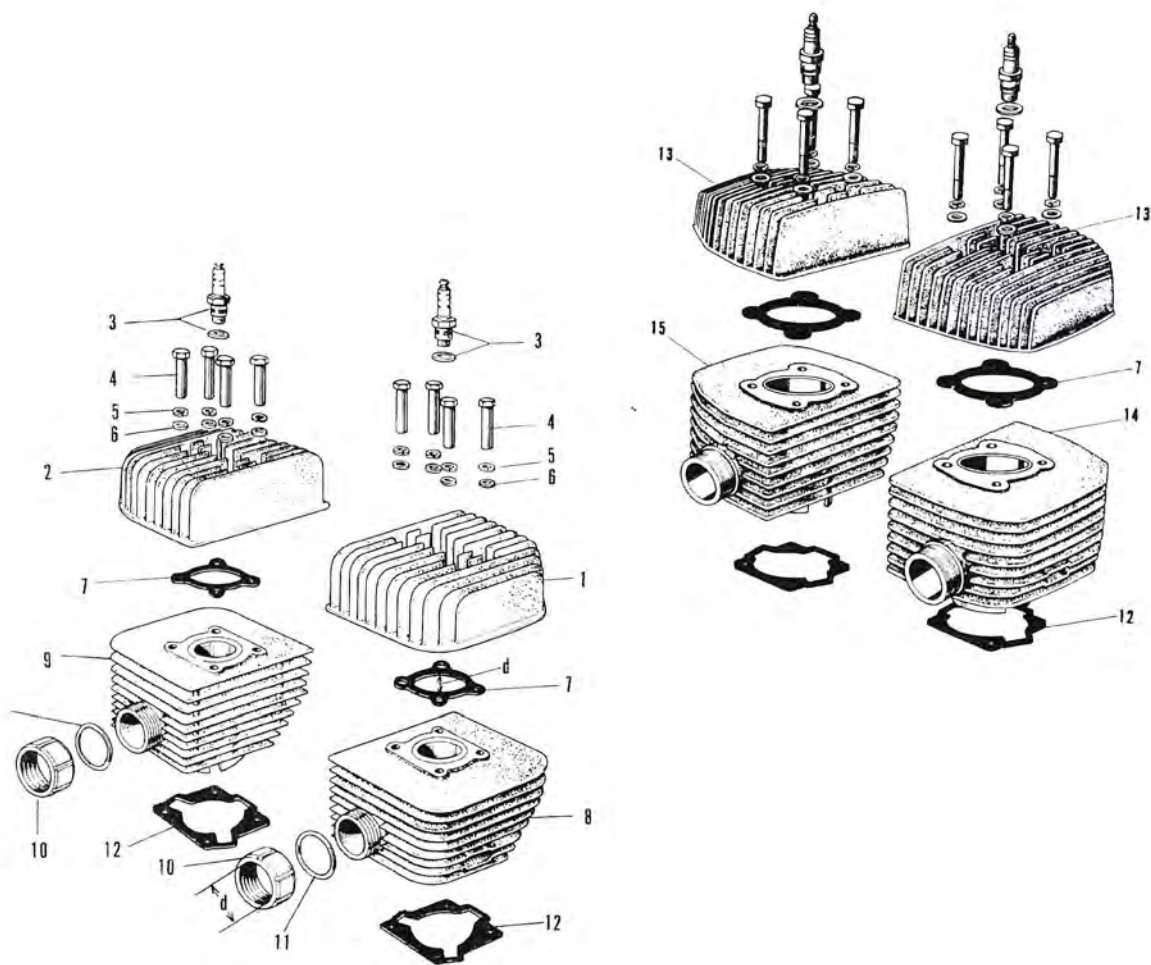

1. Cylinder Head, Cylinder (1/2)

Ref. No.	D.P. No.	New Part No. (Old Part No.)	Part Name	Quantity				Remarks
				A1	A1SS	A7	A7SS	
1	1011073	11001-020 (A1010-1101)	L.H. Cylinder Head WHN EXH USE 11001-021 (A1011-1101)	(1)	(1)			for E/No. A1E02533 and Below.
	1013912	11001-021 (A1011-1101)	L.H. Cylinder Head	1	1			
2	1011103	11001-022 (A1010-1102)	R.H. Cylinder Head	(1)	(1)			for E/No. A1E02533 and Below.
	1013939	11001-023 (A1011-1102)	R.H. Cylinder Head	1	1			
3	1026306	92070-010 (A1010-8310)	Spark Plug NGK B-8HC	2	2			
	1026348	92070-011 (A1011-8310)	Spark Plug NGK B-9HC	2	2	2	2	
4	1011146	92015-020 (A1010-1111)	8m/m Nut (Cylinder Head)	8	8	8	8	
5	1064959	460E1200	12m/m Spring Washer	8	8	8	8	
6	1011154	92022-072 (A1010-1112)	12m/m Plain Washer	8	8	8	8	
7	1011138	11004-022 (A1010-1103)	Cylinder Head Gasket (Copper-Asbestos)	(2)	(2)			WHN EXH USE 11004-023 (A1510-1103) d=54φ
	1017845	11004-023 (A1510-1103)	Cylinder Head Gasket (Copper-Sheet)	2	2			
	1021834	11004-027 (A7010-1103)	Cylinder Head Gasket (Copper-Sheet)			2	2	d=63φ
8	1011152	11005-032 (A1010-1201)	L.H. Cylinder WHN EXH USE 11005-033 (A1011-1201)	(1)	(1)			for E/No. A1E02533 and Below.
	1013947	11005-033 (A1011-1201)	L.H. Cylinder	1	1			
9	1011189	11005-034 (A1010-1202)	R.H. Cylinder WHN EXH USE 11005-035 (A1011-1202)	(1)	(1)			for E/No. A1E02533 and Below.
	1013955	11005-035 (A1011-1202)	R.H. Cylinder	1	1			
10	1011367	18069-010 (A1010-1472)	Exhaust Pipe Clamp d=41φ	(2)		(2)		WHN EXH USE 18069-033 (A1011-1472)
	1107143	18069-033 (A1011-1472)	Exhaust Pipe Clamp d=42.5φ	2		2		
11	1011375	18067-008 (A1010-1473)	Exhaust Pipe Gasket	2		2		
12	1011197	11009-013 (A1010-1204)	Cylinder Base Gasket	(2)	(2)	(2)	(2)	WHN EXH USE 11009-023 (A1011-1204)
	1016164	11009-023 (A1011-1204)	Cylinder Base Gasket	2	2	2	2	
13	1021826	11001-032 (A7010-1101)	Cylinder Head WHN EXH USE 11001-043 (787 121-1101)			(2)	(2)	
	1122509	11001-043 (787 121-1101)	Cylinder Head			2	2	for E/No. A7E13182 and Above.

1. Cylinder Head, Cylinder (2/2)