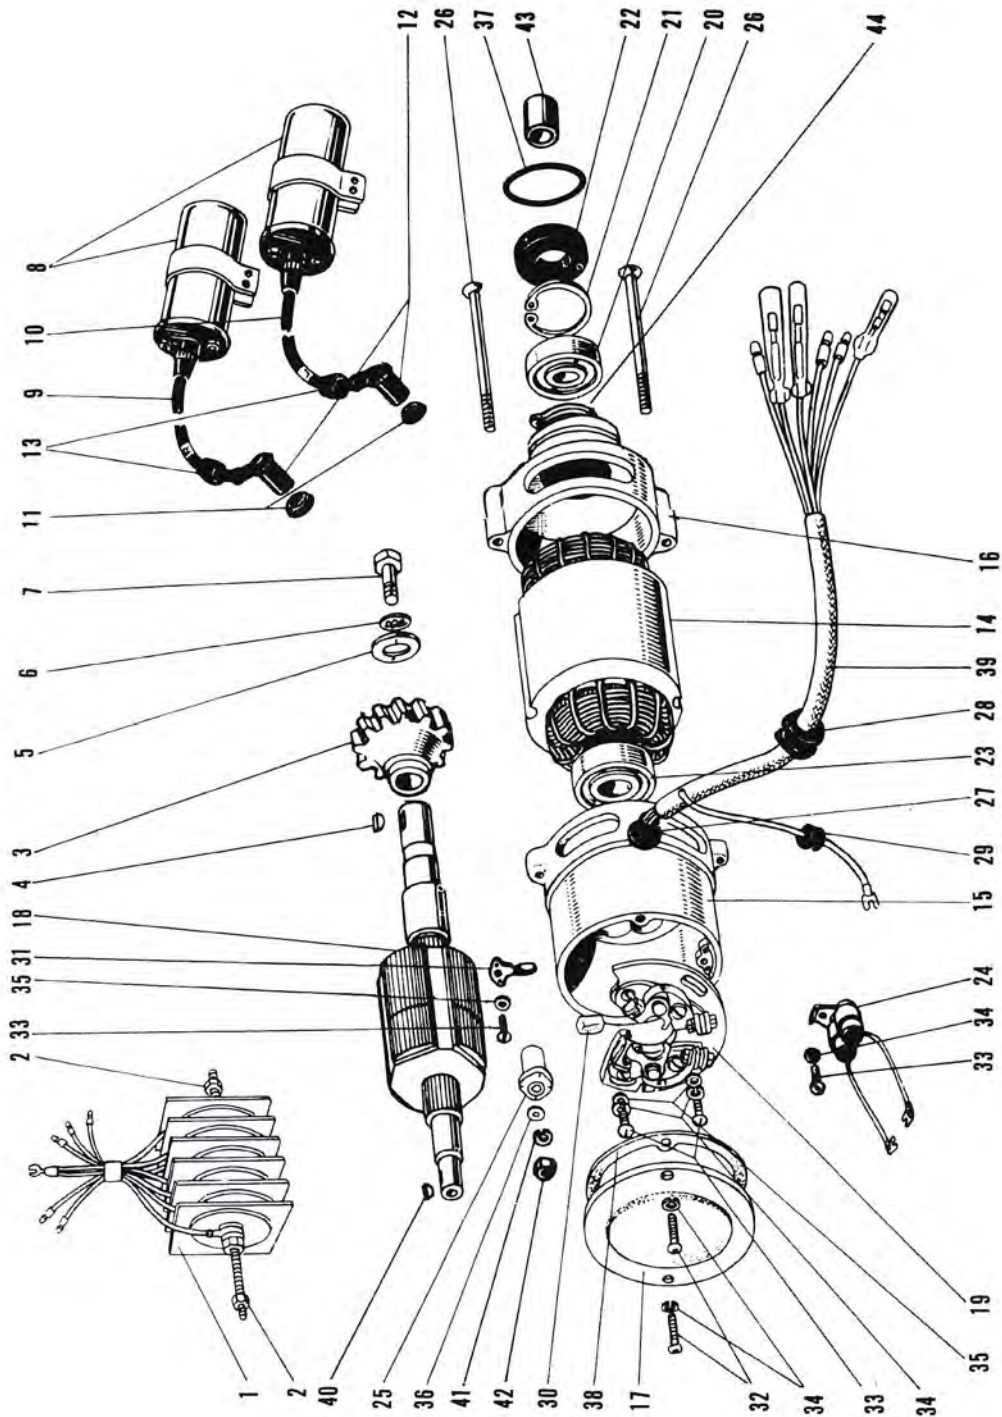

A-SERIES

9-2. Electrical Equipment for Engine (1/2) for E/No.
A1..... A1E02534 ~ A1E09300
A1SS..... A1E60001 ~ A1E64623
A7..... A7E00001 ~ A7E04000

9-2. Electrical Equipment for Engine (1/2) for E/No. {A1..... A1E02534 ~A1E09300
A1SS..... A1E60001 ~A1E64623
A7..... A7E00001 ~A7E04000

Ref. No.	D.P. No.	New Part No. (Old Part No.)	Part Name	Quantity			Remarks
				A1	A1SS	A7	
1	1013335	21061-005 (A1010-8170)	Rectifier (w/6m/m Nut)	1	1	1	
2	1062875	312B0600	6 m/m Nut	2	2	2	
3	1014102	21069-002 (A1011-8183)	Dynamo Gear (Steel)	1	1	1	15T
4	1067087	510A3100	Woodruff Key	1	1	1	
5	1014129	92022-079 (A1011-8184)	8 m/m Plain Washer	1	1	1	
6	1065262	463H0800	8 m/m Toothed Lock Washer	1	1	1	
7	1042688	110B0820	8 x 20 Hex Head Bolt	1	1	1	
8	1013459	21121-015 (A1010-8320)	Ignition Coil	2	2	2	
9	1013467	21133-007 (A1010-8341)	R.H. High Tension Cord	1	1	1	
10	1013475	21133-008 (A1010-8342)	L.H. High Tension Cord	1	1	1	
11	1027492	21131-002 (C2310-8332)	Spark Plug Cap Grommet (A)	2	2	2	
12	1042343	21130-002 (000-9279)	Spark Plug Cap	2	2	2	
13	1027506	21132-002 (C2310-8333)	Spark Plug Cap Grommet (B)	2	2	2	
14 ~44	1014137	21001-004 (A1011-9200)	Alternator (EN09)	(1)	(1)		WHN EXH USE 21001-009 (A7010-9200)
	1022733	21001-009 (A7010-9200)	Alternator (EN11)	1	1	1	
14	1014145	21003-003 (A1011-9201)	Stator	1	1	1	
15	1014153	21004-002 (A1011-9202)	Rear Cover	1	1	1	
16	1014188	21005-002 (A1011-9203)	Front Cover	1	1	1	
17	1013556	21006-001 (A1010-9204)	Contact Breaker Cover	(1)	(1)		WHN EXH USE 21006-002 (A7010-9204)
	1022768	21006-002 (A7010-9204)	Contact Breaker Cover	1	1	1	
18	1014196	21007-004 (A1011-9205)	Rotor	1	1	1	
19	1014217	21008-008 (A1011-9206)	Contact Breaker Ass'y	1	1	1	
20	1013599	21009-001 (A1010-9207)	#6202 Ball Bearing	1	1	1	
21	1013602	21010-002 (A1010-9208)	35 m/m Circlip	1	1	1	
22	1014226	21011-002 (A1011-9209)	SB22357 Oil Seal	1	1	1	
23	1013637	21009-002 (A1010-9211)	#6201ZZ Ball Bearing	1	1	1