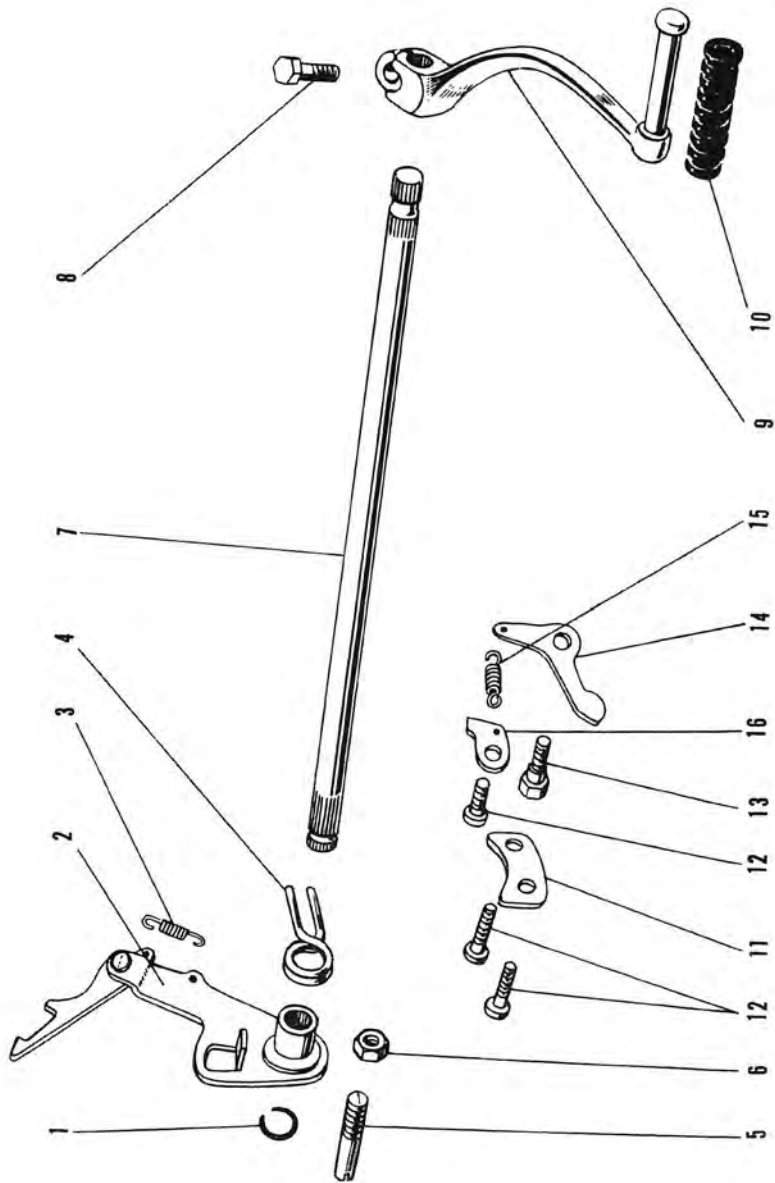

6. Gear Change Mechanism

---

6. Gear Change Mechanism

Ref. No.	D.P. No.	New Part No. (Old Part No.)	Part Name	Quantity				Remarks
				A1	A1SS	A7	A7SS	
1	1042203	92033-002 (000-0718)	10 m/m Circlip	1	1	1	1	
2	1012738	13161-007 (A1010-3790)	Gear Change Lever Ass'y	1	1	1	1	
3	1045202	92081-011 (2010-3711)	Gear Change Lever Spring	1	1	1	1	
4	1093398	92083-002 (310-0712)	Gear Change Pedal Return Spring	1	1	1	1	
5	1045229	92043-042 (2010-3713)	Gear Change Pedal Return Spring Pin	1	1	1	1	
6	1062883	312B0800	8 m/m Nut	1	1	1	1	
7	1012665	13167-008 (A1010-3703)	Gear Change Pedal Shaft	1	1	1	1	
8	1042506	110B0620	6 x 20 Hex Head Bolt	1	1	1	1	
9	1012649	13156-019 (A1010-3701)	Gear Change Pedal	1	1	1	1	
10	1012657	13157-004 (A1010-3702)	Gear Change Pedal Rubber	1	1	1	1	
11	1045288	13169-002 (2010-3718)	Gear Change Drum Positioning Plate	1	1	1	1	
12	1052586	220B0614	6 x 14 Pan Head Screw	3	3	3	3	
13	1045253	92001-012 (2010-3716)	Gear Change Drum Lever Bolt	1	1	1	1	
14	1045237	13168-004 (2010-3714)	Gear Change Drum Lever	1	1	1	1	
15	1012673	92081-024 (A1010-3715)	Gear Change Drum Lever Spring	1	1	1	1	
16	1012703	13170-004 (A1010-3719)	Gear Change Drum Lever Spring Fitting Plate	1	1	1	1