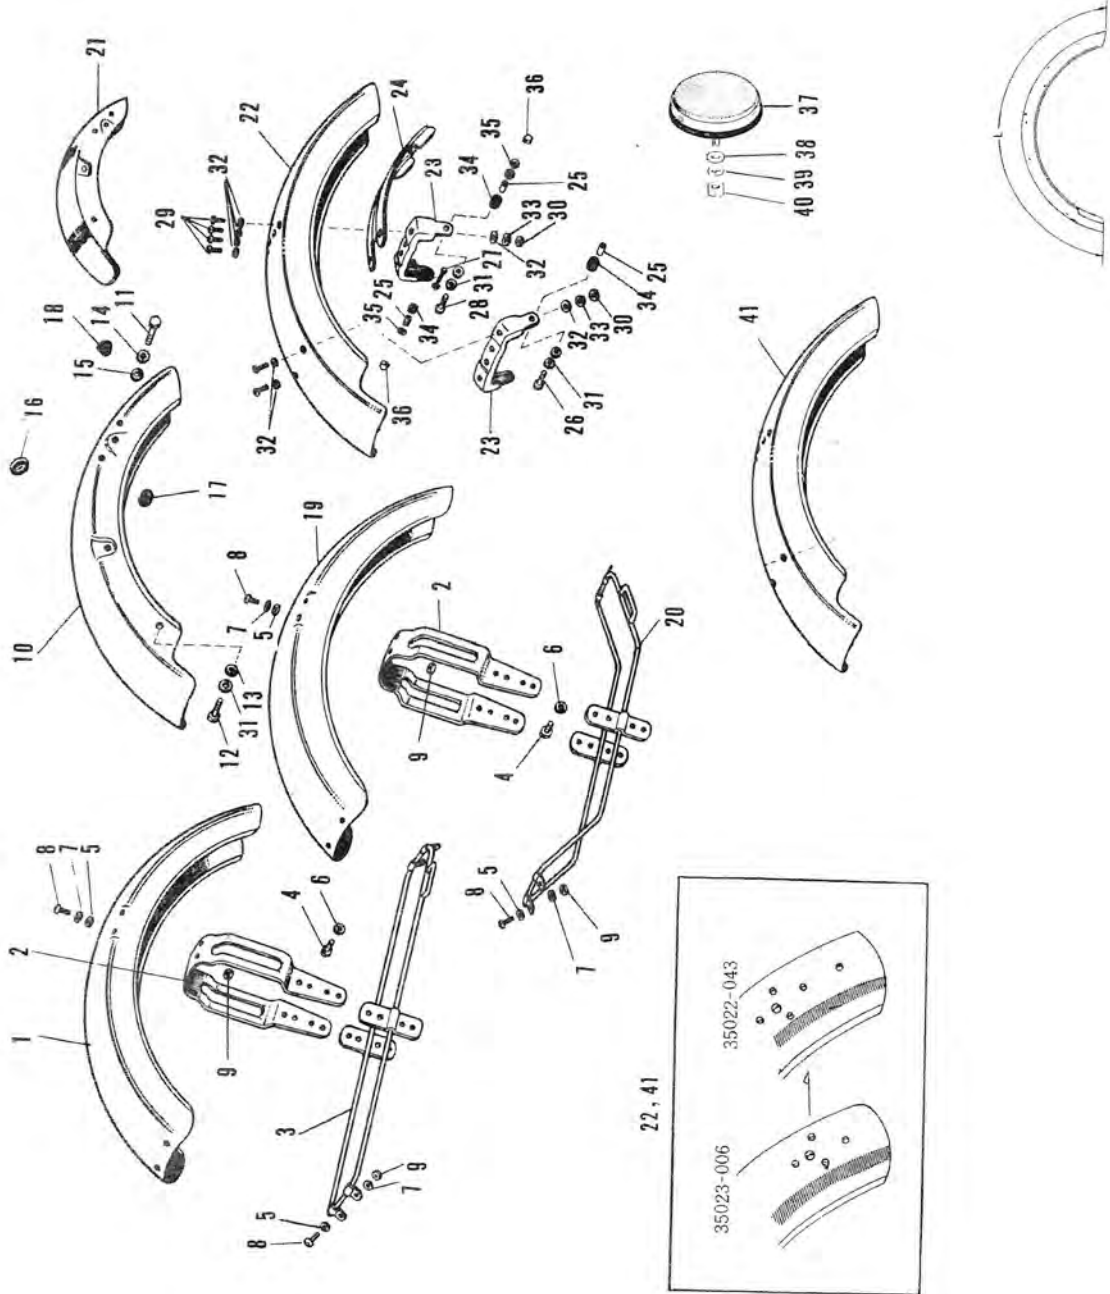

A-SERIES

16. Fenders (1/2)

16. Fender (1/2)

Ref. No.	D.P. No.	New Part No. (Old Part No.)	Part Name	Quantity				Remarks
				A1	A1SS	A7	A7SS	
1	1014692	35004-024 (A1020-1701)	Front Fender	(1)	(1)			WHN EXH USE 35004-029 (A7020-1701)
	1022822	35004-029 (A7020-1701)	Front Fender	1	1	1		
2	1014706	35009-006 (A1020-1702)	Front Fender Brace	(1)	(1)			WHN EXH USE 35009-008 (A7020-1702)
	1022849	35009-008 (A7020-1702)	Front Fender Brace	1	1	1	1	
3	1014714	35011-008 (A1020-1704)	Front Fender Stay	(1)	(1)			WHN EXH USE 35011-012 (A7020-1704)
	1022857	35011-012 (A7020-1704)	Front Fender Stay	1	1	1		
4	1042629	110B0812	8 x 12 Hex Head Bolt	4	4	4	4	
5	1064827	411B0600	6 m/m Plain Washer	8	8	8	8	
6	1064983	460F0800	8 m/m Spring Washer	6	6	6	6	
7	1065122	461F0600	6 m/m Spring Washer	8	8	8	8	
8	1052837	220E0610	6 x 10 Pan Head Screw	8	8	8	8	
9	1062875	312B0600	6 m/m Nut	8	8	8	8	
10	1014722	35022-023 (A1020-1801)	Rear Fender L= 1,038 m/m	1		1		Cr-Plated
11	1014749	92007-007 (A1020-1802)	Rear Fender Fitting Bolt L=55 m/m	2				for 32002-004 (A1020-1100)
	1016652	92007-008 (A1021-1802)	Rear Fender Fitting Bolt L=25 m/m	2	2	2	2	
12	1042653	110B0818	8 x 18 Hex Head Bolt	(2)	(2)	(2)	(2)	WHN EXH USE 110B0814
	1042637	110B0814	8 x 14 Hex Head Bolt	2	2	2	2	
13	1064738	410B0800	8 m/m Plain Washer	2	2	2	2	
14	1065157	461F1000	10 m/m Spring Washer	2	2	2	2	
15	1064746	410B1000	10 m/m Plain Washer	2	2	2	2	
16	1059904	92071-019 (310-7666)	10 m/m Harness Rubber Grommet	2	2	2	2	
17	1053825	92074-005 (2220-3431)	Rubber Plug	* 2	1	* 2	1	* 1 ea Not Required for 28012-005 (2020-E019-6)
18	1053507	92074-006 (2220-1803)	Rear Fender Rubber Plug	2	2	2	2	
19	1092588	35004-025 (A1320-1701)	Front Fender	* 1	1	* 1	1	* for U.S.A. Model only
20	1092596	35011-010 (A1320-1704)	Front Fender Stay	* 1	1	* 1	1	* for U.S.A. Model only