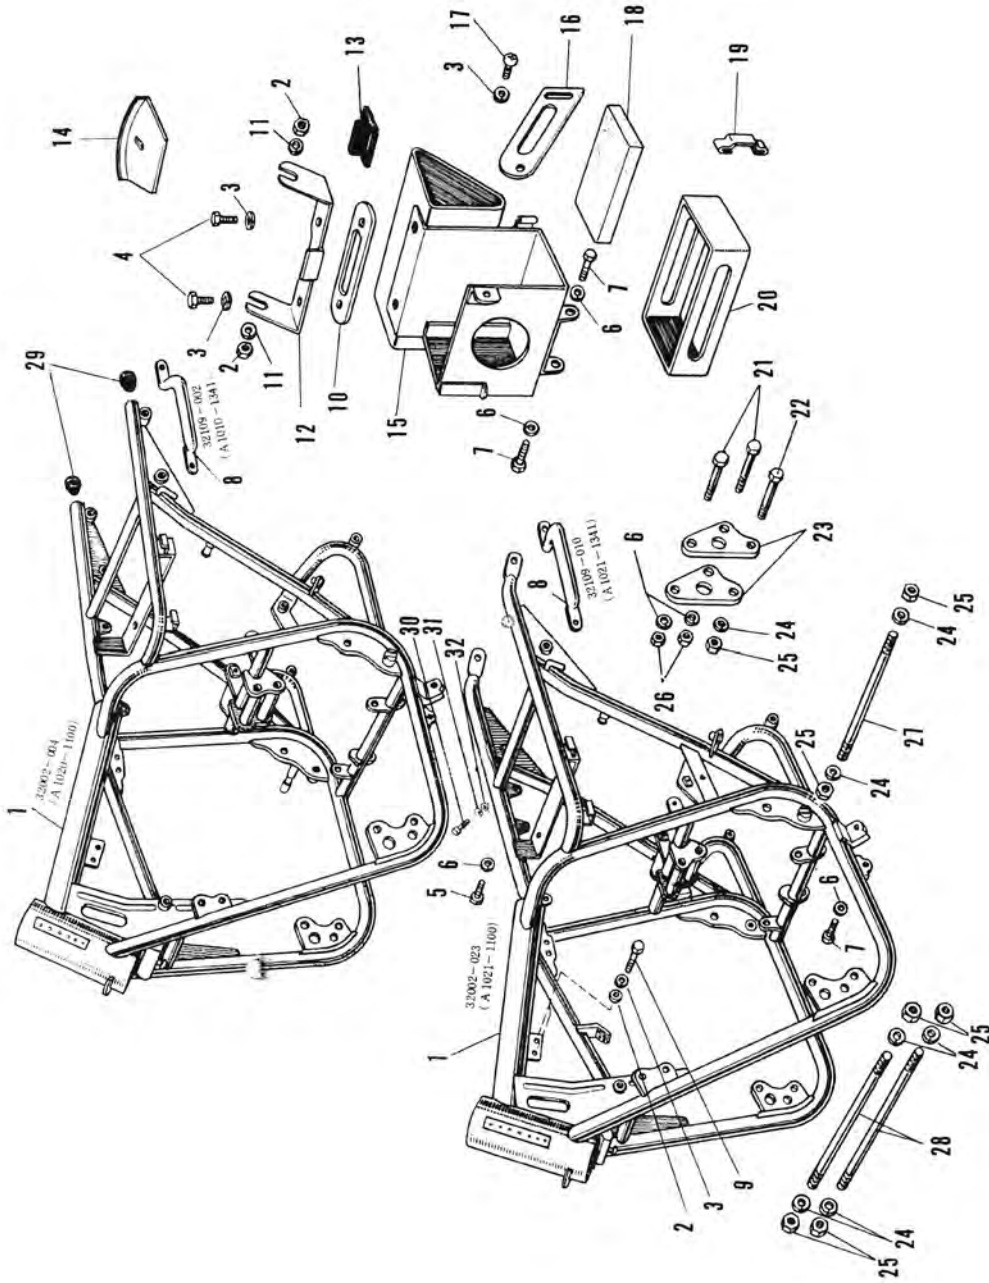

A-SERIES

13-1. Frame, Engine Bracket (2/2)

13-1. Frame, Engine Bracket (2/2)

Ref. No.	D.P. No.	New Part No. (Old Part No.)	Part Name	Quantity		Remarks
				A1	A7	
23	1014307	32030-006 (A1020-1311)	Engine Rear Holder Plate	2	2	
24	1065157	461F1000	10 m/m Spring Washer	7	7	
25	1062913	313B1000	10 m/m Nut	7	7	
26	1054899	310B0800	8 m/m Nut	2	2	
27	1014323	92091-003 (A1020-1313)	Engine Lower Mounting Bolt	1	1	
28	1014315	92091-002 (A1020-1312)	Engine Upper Mounting Bolt	2	2	
29	1014455	32112-003 (A1020-1345)	Pipe End Cap	2		for 32002-004 (A1020-1100) Only
30	1052543	220B0610	6 x 10 Pan Head Screw	1	1	
31	1065122	461F0600	6 m/m Spring Washer	1	1	
32	1064703	410B0600	6 m/m Plain Washer	1	1	