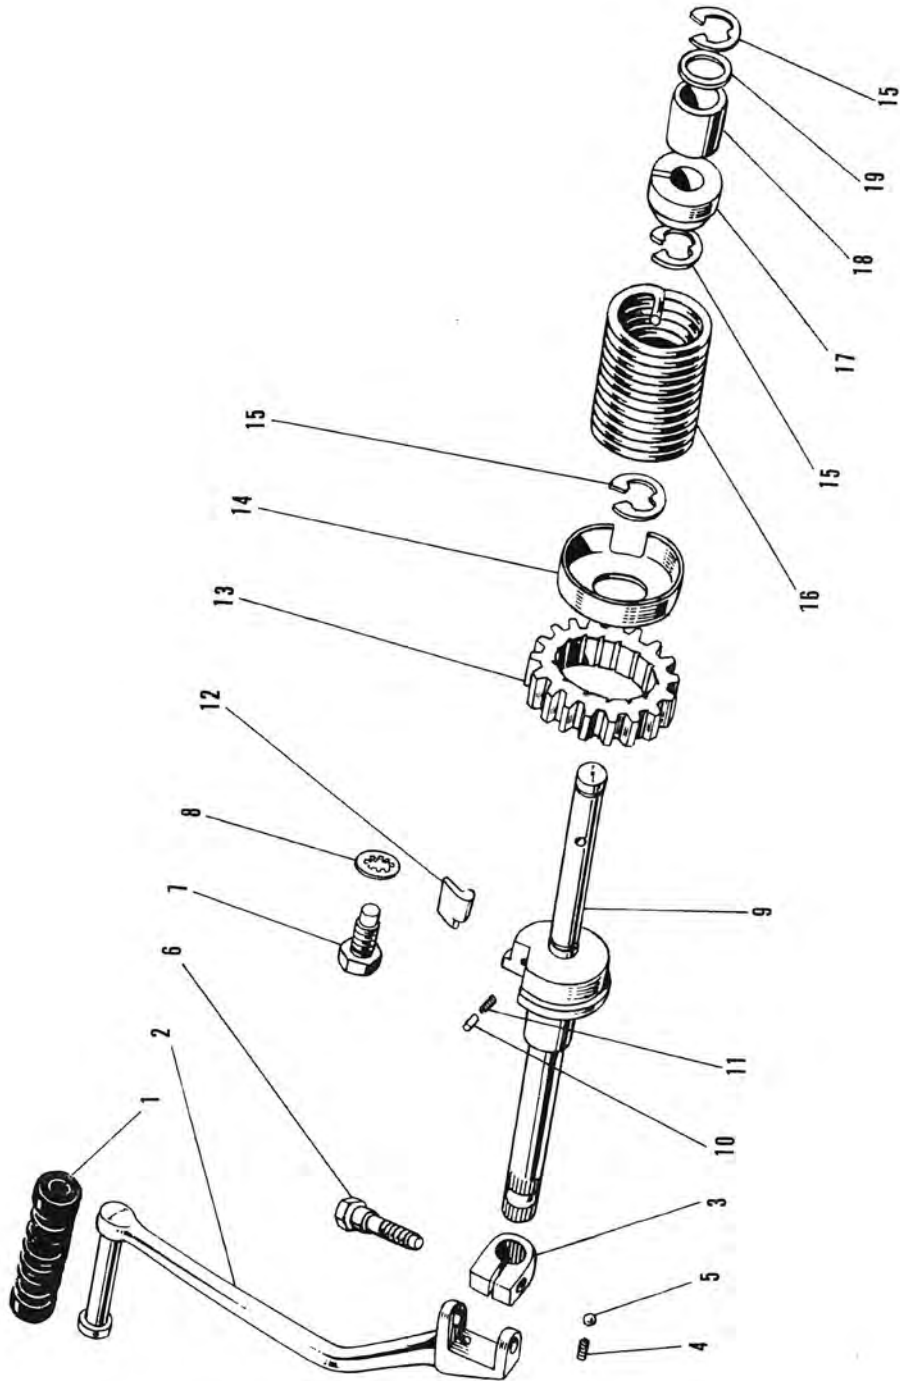

7. Kickstarter Mechanism

---

7. Kickstarter Mechanism

Ref. No.	D.P. No.	New Part No. (Old Part No.)	Part Name	Quantity				Remarks
				A1	A1SS	A7	A7SS	
1	1011898	13063-004 (A1010-3451)	Kickstarter Pedal Rubber	1	1	1	1	
2 ~6	1011812	13058-018 (A1010-3440)	Kickstarter Pedal Complete	1	1	1	1	
3	1011855	13061-002 (A1010-3443)	Kickstarter Pedal Boss	(1)	(1)	(1)	(1)	WHN EXH USE 13061-007
	1121383	13061-007	Kickstarter Pedal Boss	1	1	1	1	
4	1011863	92081-020 (A1010-3444)	Kickstarter Pedal Spring	1	1	1	1	
5	1067524	600A0800	1/4" Steel Ball	1	1	1	1	
6	1011847	92001-029 (A1010-3442)	10 m/m Bolt	(1)	(1)	(1)	(1)	WHN EXH USE 92001-071
	1121405	92001-071	10 m/m Bolt	1	1	1	1	
7	1011987	13072-006 (A1010-3465)	Kickstarter Stopper	1	1	1	1	
8	1065238	463G1200	12 m/m Toothed Lock Washer	1	1	1	1	
9	1011928	13066-008 (A1010-3452)	Kickstarter Shaft	1	1	1	1	
10	1042254	92042-001 (000-0809)	Kickstarter Pawl Pin	1	1	1	1	
11	1011952	92081-022 (A1010-3458)	Kickstarter Pawl Spring	1	1	1	1	
12	1011944	13069-006 (A1010-3456)	Kickstarter Pawl	1	1	1	1	
13	1011979	13068-009 (A1010-3459)	Kickstarter Gear	1	1	1	1	
14	1056484	13071-003 (310-0823)	Kickstarter Gear Spring Holder Plate	1	1	1	1	
15	1065483	482J0100	10 m/m Circlip	3	3	3	3	
16	1011936	92081-021 (A1010-3455)	Kickstarter Spring	1	1	1	1	
17	1056492	13070-001 (310-0824)	Kickstarter Spring Guide	1	1	1	1	
18	1012827	92028-044 (A1010-4222)	Kickstarter Shaft Bushing	1	1	1	1	
19	1011995	92022-073 (A1010-3484)	13 m/m Washer	1	1	1	1