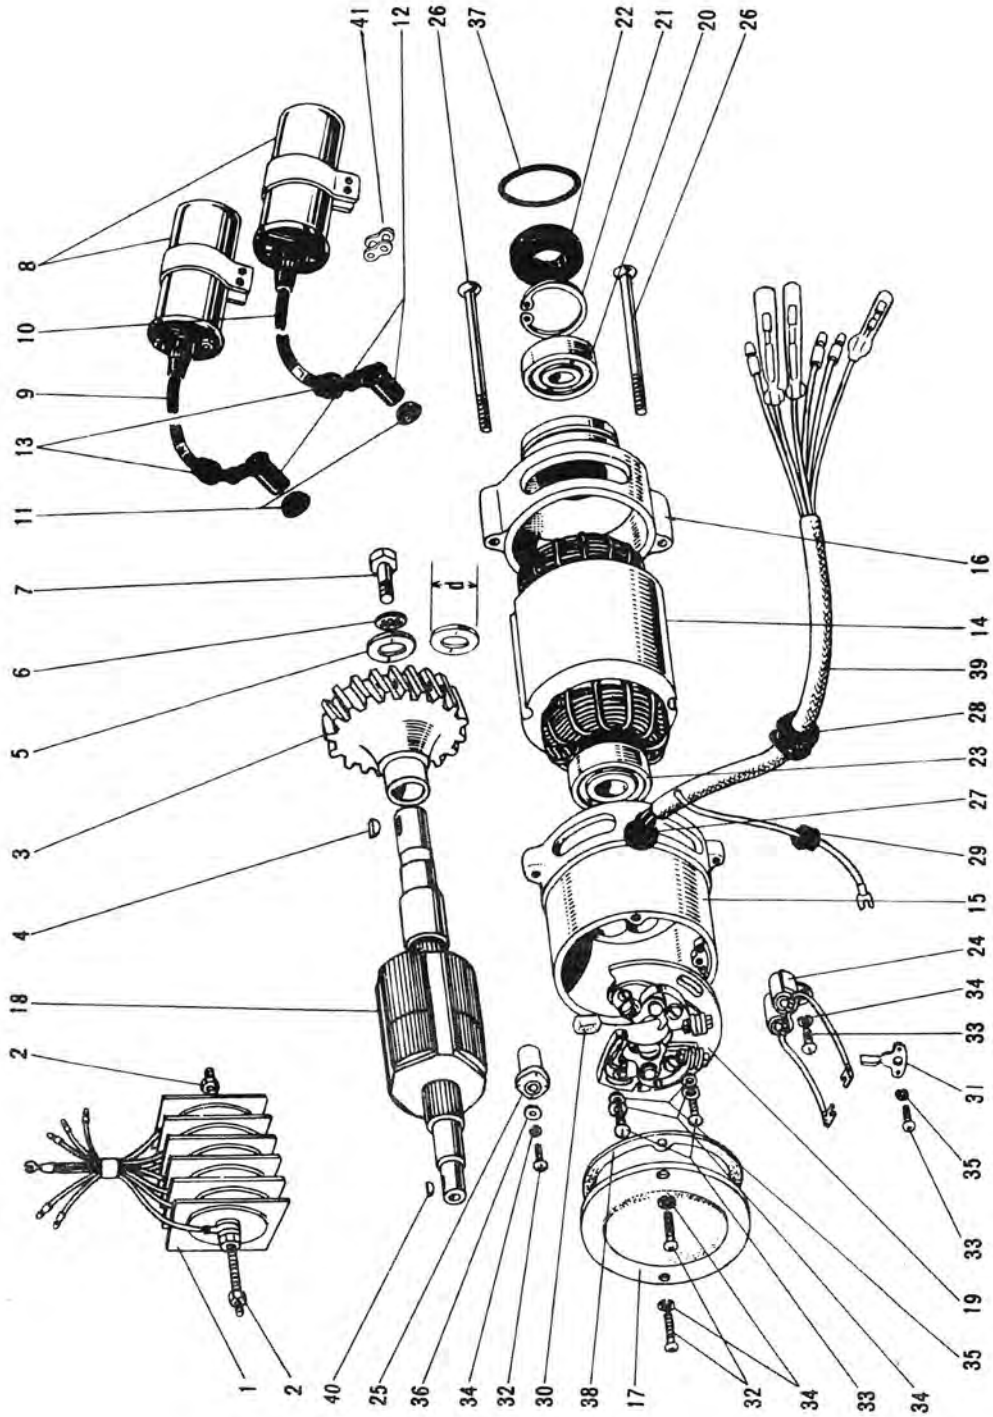

A-SERIES

9-1. Electrical Equipment for Engine (1/2) for E/No. A1E02533 and Below.

9-1. Electrical Equipment for Engine (1/2) for E/No. A1E02533 and Below.

Ref. No.	D.P. No.	New Part No. (Old Part No.)	Part Name	Quantity	Remarks
				A1	
1	1013335	21061-005 (A1010-8170)	Rectifier (w/6m/m Nut)	1	
2	1062875	312B0600	6 m/m Nut	2	
3	1014102	21069-001 (A1010-8183)	Dynamo Gear (Bakelite)	(1)	WHN EXH USE 21069-006 (A7010-8183)
	1081187	21069-006 (A7010-8183)	Dynamo Gear (Bakelite)	1	
4	1067087	510A3100	Woodruff Key	1	
5	1013386	92022-078 (A1010-8184)	8 m/m Plain Washer d=24ϕ	(1)	WHN EXH USE 92022-079 (A1011-8184)
	1014129	92022-079 (A1011-8184)	8 m/m Plain Washer d=18ϕ	1	
6	1065262	463H0800	8 m/.n Toothed Lock Washer	1	
7	1042688	110B0820	8 x 20 Hex Head Bolt	1	
8	1013459	21121-015 (A1010-8320)	Ignition Coil	2	
9	1013467	21133-007 (A1010-8341)	R.H. High Tension Cord	1	
10	1013475	21133-008 (A1010-8342)	L.H. High Tension Cord	1	
11	1027492	21131-002 (C2310-8332)	Spark Plug Cap Grommet (A)	2	
12	1042343	21130-002 (000-9279)	Spark Plug Cap	2	
13	1027506	21132-002 (C2310-8333)	Spark Plug Cap Grommet (B)	2	
14~40	1013483	21001-003 (A1010-9201)	Alternator (EN04)	1	
14	1013506	21003-002 (A1010-9200)	Stator	1	
15	1013513	21004-001 (A1010-9202)	Rear Cover	1	
16	1013548	21005-001 (A1010-9203)	Front Cover	1	
17	1013556	21006-001 (A1010-9204)	Contact Breaker Cover	(1)	WHN EXH USE 21006-002 (A7010-9204)
	1022768	21006-002 (A7010-9204)	Contact Breaker Cover	1	
18	1013564	21007-003 (A1010-9205)	Rotor	1	
19	1013572	21008-007 (A1010-9206)	Contact Breaker Ass'y	1	
20	1013599	21009-001 (A1010-9207)	#6202 Ball Bearing	1	
21	1013602	21010-002 (A1010-9208)	35 m/m Circlip	1	
22	1013629	21011-001 (A1010-9209)	SC19355.5 Oil Seal	1