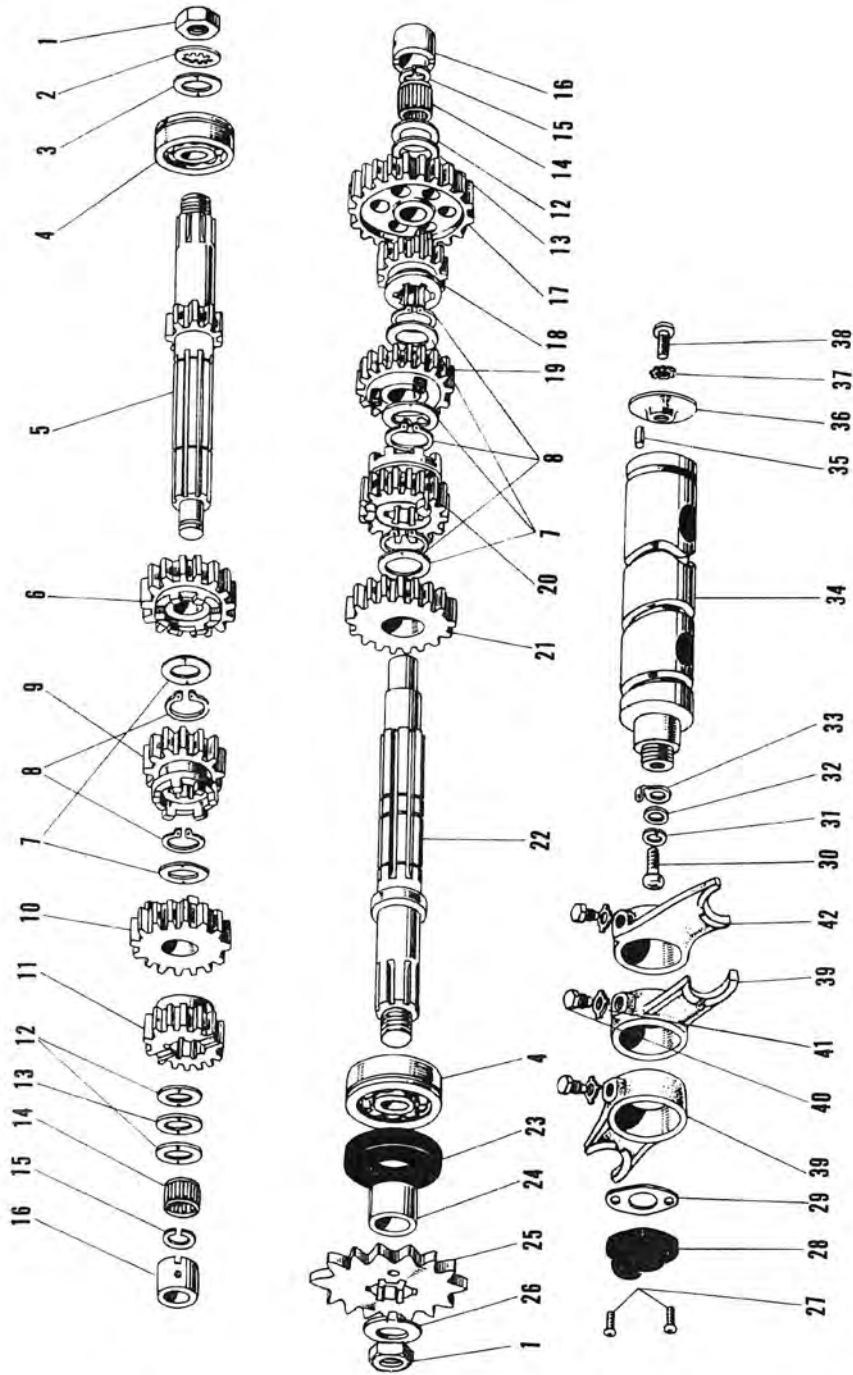

5. Transmission Gears (3/2)

5. Transmission Gears (2/2)

Ref. No.	D.P. No.	New Part No. (Old Part No.)	Part Name	Quantity				Remarks
				A1	A1SS	A7	A7SS	
	1022474	13144-022 (A7010-3621)	Engine Sprocket (15T) WHN EXH USE 13144-030			(1)	(1)	STD
	1117084	13144-030	Engine Sprocket (15T)			1	1	STD
	1117114	13144-035	Engine Sprocket (14T)					} A7, A7SS Option
	1080768	13144-023 (A7010-3621-1)	Engine Sprocket (16T) WHN EXH USE 13144-036					
	1117092	13144-036	Engine Sprocket (16T)					
26	1011758	92024-006 (A1010-3235)	18 m/m Clawed Lock Washer	1	1	1	1	
27	1052454	220B0516	5 x 16 Pan Head Screw	2	2	2	2	
	1122126	220B0516A	5 x 16 Pan Head Screw	2	2	2	2	I.S.O. Thread
28	1012622	13151-006 (A1010-3690)	Neutral Indicator Switch	1	1	1	1	
29	1056204	13146-001 (310-0644)	Neutral Indicator Switch Gasket	1	1	1	1	
30	1056166	92011-003 (310-0636)	6 m/m Pan Head Screw	1	1	1	1	
31	1065025	461E0600	6 m/m Spring Washer	1	1	1	1	
32	1064703	410B0600	6 m/m Plain Washer	1	1	1	1	
33	1056212	13147-004 (310-0680)	Neutral Indicator Switch Rotor	1	1	1	1	
34	1012436	13141-012 (A1010-3616)	Gear Change Drum	1	1	1	1	
35	1042149	92043-004 (000-0617)	Gear Change Drum Pin	6	6	6	6	
36	1012509	13142-004 (A1010-3623)	Gear Change Drum Pin Plate	1	1	1	1	
37	1065327	464H0600	6 m/m Toothed Lock Washer	1	1	1	1	
38	1052578	220B0612	6 x 12 Pan Head Screw	1	1	1	1	
39	1012428	13140-013 (A1010-3613)	Selector Fork Top	2	2	2	2	
40	1012444	92043-016 (A1010-3618)	Selector Fork Guide Pin	3	3	3	3	
41	1012452	92031-001 (A1010-3619)	10 m/m Lock Washer	3	3	3	3	
42	1012398	13140-012 (A1010-3612)	Selector Fork Low	(1)	(1)	(1)	(1)	WHN EXH USE 13140-014 (A1510-3612)
	1018353	13140-004 (A1510-3612)	Selector Fork Low	1	1	1	1