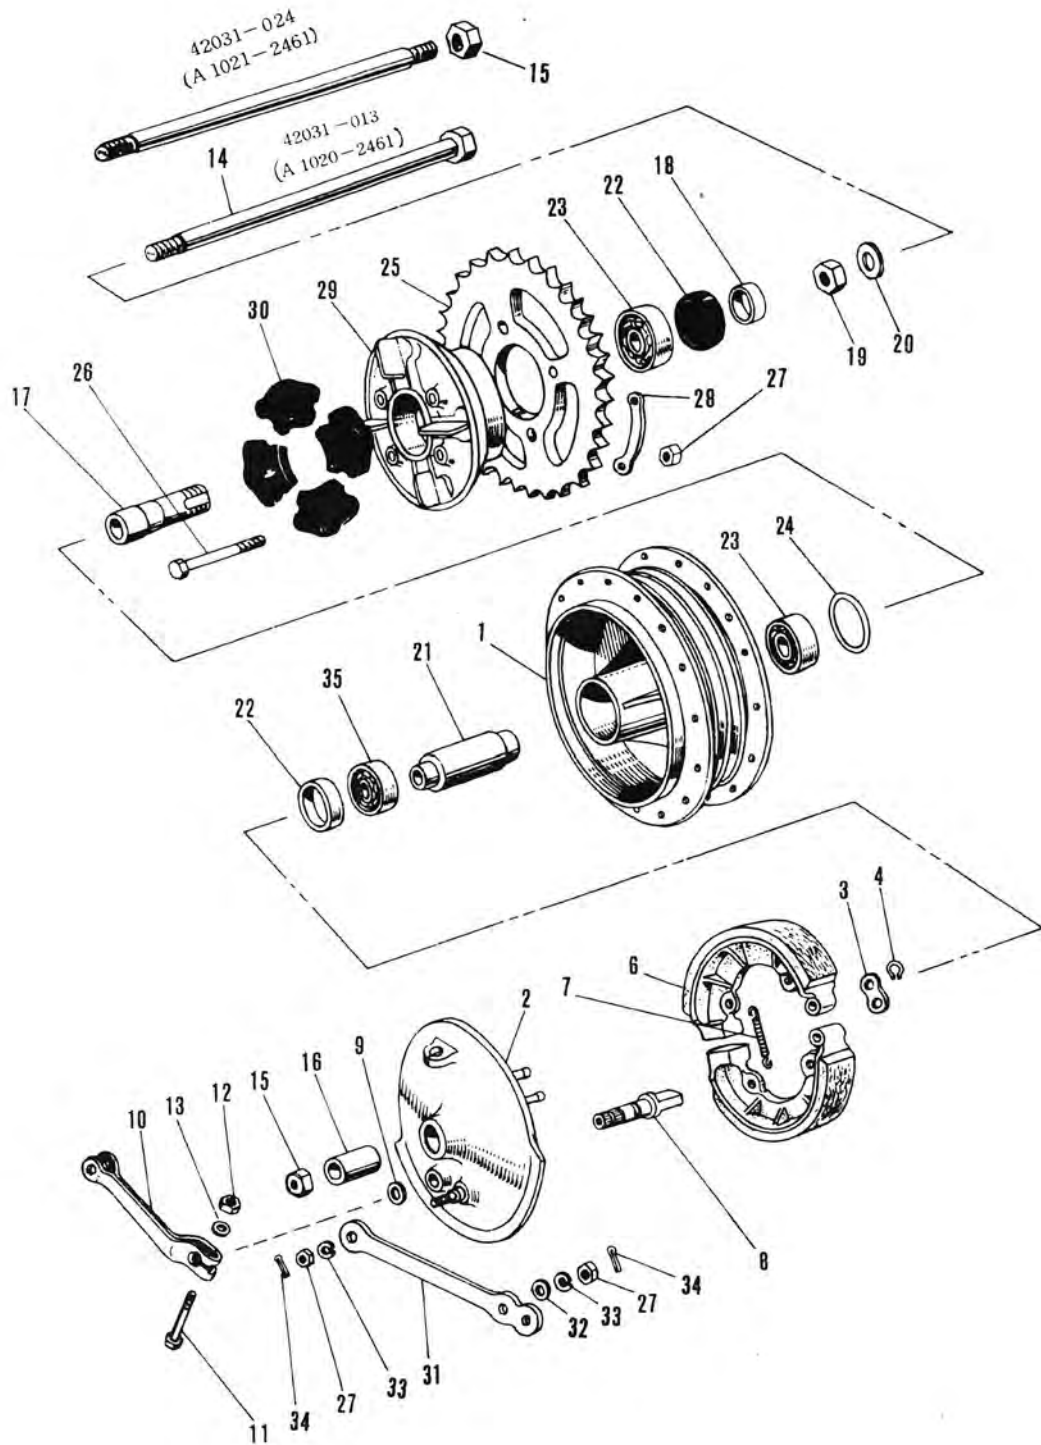

19. Rear Hub (1/2)

Ref. No.	D.P. No.	New Part No. (Old Part No.)	Part Name	Quantity				Remarks
				A1	A1SS	A7	A7SS	
1,21,23,24 30,35	1015087	42005-009 (A1020-2410)	Rear Brake Drum Complete	1	1	1	1	
2~13	1075578	42006-007 (A1020-2420)	Rear Brake Panel Ass'y	1	1	1	1	
3	1066676	41045-001 (5020-6514)	Rear Brake Shoe Pin Washer	1	1	1	1	
4	1065378	480J1400	14 m/m Circlip	2	2	2	2	
6	1066749	42019-003 (5020-6730)	Rear Brake Shoe	2	2	2	2	
7	1066684	41049-003 (5020-6524)	Brake Shoe Spring	1	1	1	1	
8	1015117	42026-004 (A1020-2441)	Rear Brake Cam	1	1	1	1	
9	1066692	41051-001 (5020-6529)	Brake Cam Dust Shield	1	1	1	1	
10	1075586	42029-006 (A1020-2451)	Rear Brake Cam Lever	1	1	1	1	
11	1042599	110B0640	6 x 40 Hex Head Bolt	1	1	1	1	
12	1054872	310B0600	6 m/m Nut	1	1	1	1	
13	1064827	411B0600	6 m/m Plain Washer	1	1	1	1	
14	1015133	42031-013 (A1020-2461)	Rear Axle	(1)	(1)	(1)	(1)	WHN EXH USE 42031-024 & (A1021-2461) 313Z1600
	1122657	42031-024 (A1021-2461)	Rear Axle	1	1	1	1	
15	1062999	313Z1600	16 m/m Nut	2	2	2	2	1 ea Not Required for 42031-013 (A1020-2461)
16	1015168	42032-008 (A1020-2463)	R.H. Rear Hub Collar	1	1	1	1	
17	1015176	42036-006 (A1020-2464)	Rear Axle Sleeve	1	1	1	1	
18	1015186	42037-006 (A1020-2465)	Rear Axle Sleeve Collar	1	1	1	1	
19	1066846	42045-006 (5020-6798)	Sleeve Nut	1	1	1	1	
20	1015192	42046-009 (A1020-2467)	Sleeve Washer	1	1	1	1	
21	1066773	42010-012 (5020-6775)	Rear Hub Bearing Spacer	(1)	(1)			WHN EXH USE 42010-008 (A1020-2471)
	1015206	42010-008 (A1020-2471)	Rear Hub Bearing Spacer	1	1	1	1	
22	1037579	92052-006 (WTC35527)	PJN 35527 Oil Seal	1	1	1	1	
23	1076159	601B6205	#6205 Ball Bearing	2	2	2	2	
24	1073508	671B2560	60 m/m "O" Ring	1	1	1	1	

19. Rear Hub (2/2)