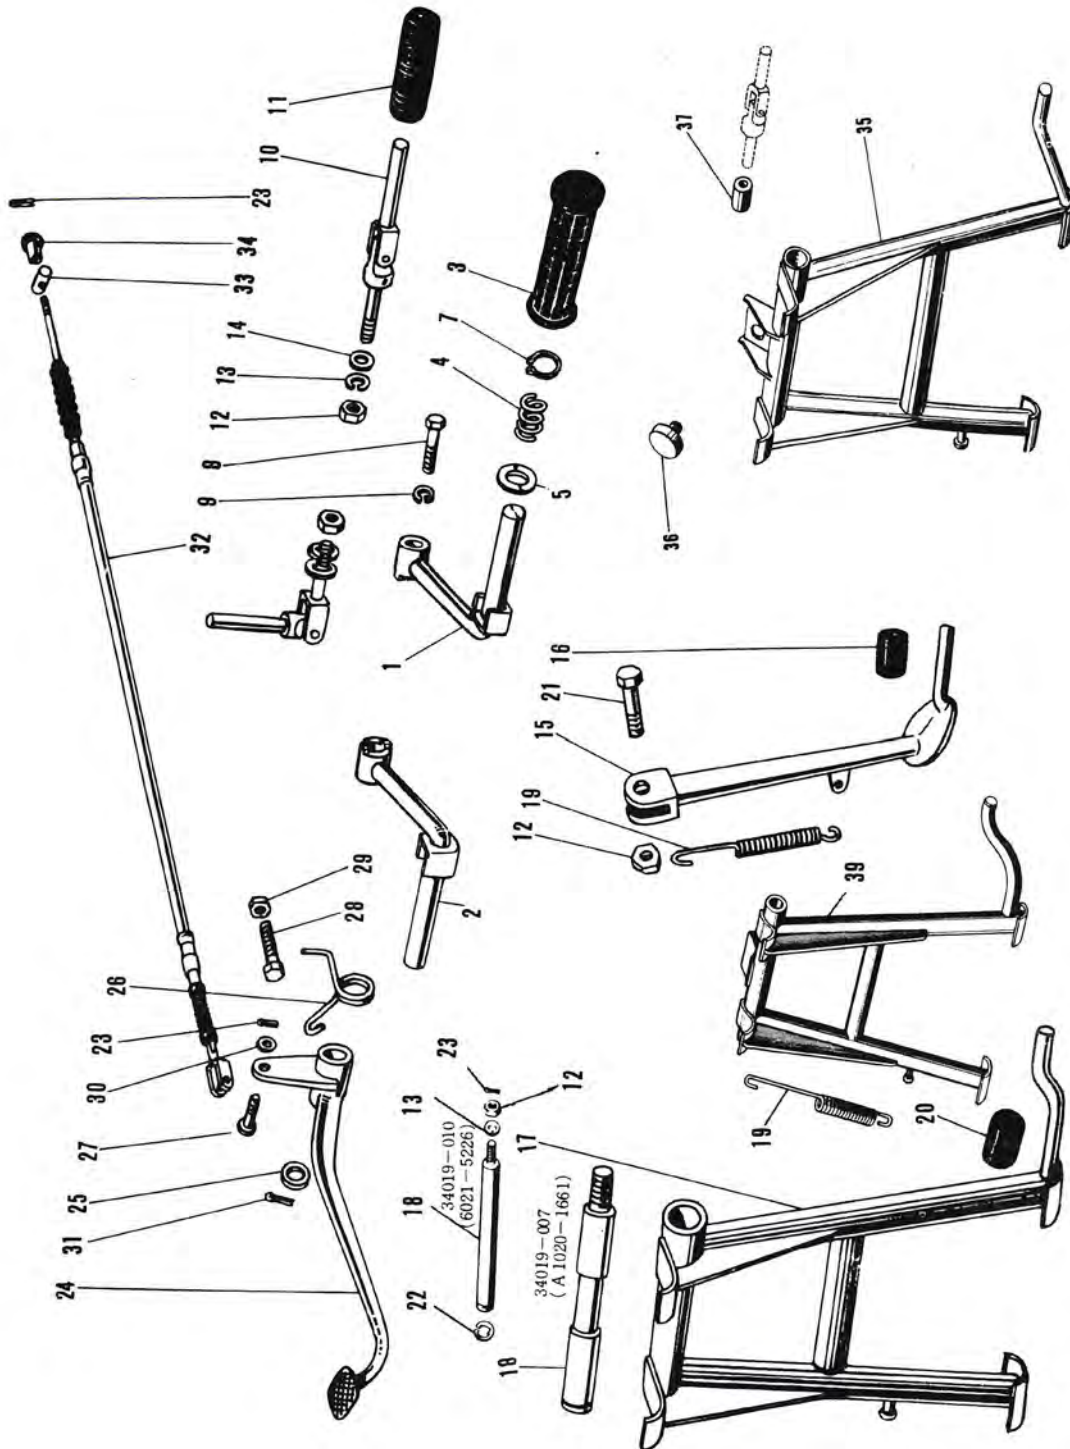

15. Footrest, Stand, Brake Pedal (1/2)

15. Footrest, Stand, Brake Pedal (1/2)

Ref. No.	D.P. No.	New Part No. (Old Part No.)	Part Name	Quantity				Remarks
				A1	A1SS	A7	A7SS	
1	1014544	34003-001 (A1020-1611)	L.H. Footrest Bar	1	1	1	1	
2	1014552	34003-002 (A1020-1612)	R.H. Footrest Bar	1	1	1	1	
3	1014579	92076-010 (A1020-1614)	Footrest Rubber	2	2	2	2	
4	1014587	34006-002 (A1020-1615)	Footrest Folding Peg Spring	2	2	2	2	
5	1014595	92022-051 (A1020-1617)	Footrest Folding Peg Washer	(2)	(2)	(2)	(2)	WHN EXH USE 92022-049 (C2320-1613)
	1027824	92022-049 (C2320-1613)	Footrest Folding Peg Washer	2	2	2	2	
7	1065394	480J1600	16 m/m Circlip	2	2	2	2	
8	1043366	113B1240	12 x 40 Hex Head Bolt	2	2	2	2	
	1136003	113B1240A	12 x 40 Hex Head Bolt	2	2	2	2	I.S.O. Thread
9	1065165	461F1200	12 m/m Spring Washer	2	2	2	2	
10	1065904	34027-007 (5020-5250)	Rear Footrest Bar	2	2	2	2	
11	1065912	92076-009 (5020-5254)	Rear Footrest Rubber	2	2	2	2	
12	1062913	313B1000	10 m/m Nut	4	4	4	4	
13	1065157	461F1000	10 m/m Spring Washer	3	3	3	3	
14	1064746	410B1000	10 m/m Plain Washer	2		2		
15	1014617	34024-016 (A1020-1630)	Side Stand	1	1	1	1	
16	1014625	92075-031 (A1020-1635)	Side Stand Stopper Rubber	1		1		
17	1014633	34011-014 (A1020-1650)	Main Stand	(1)				WHN EXH USE 34011-018 (A7020-1650)
	1022814	34011-018 (A7020-1650)	Main Stand	1		1		
18	1014668	34019-007 (A1020-1661)	Main Stand Shaft	(1)	(1)	(1)	(1)	WHN EXH USE 34019-010 (6021-5226)
	1073176	34019-010 (6021-5226)	Main Stand Shaft	1	1	1	1	
19	1014676	34023-007 (A1020-1662)	Stand Spring	2	2	2	2	
20	1014684	92075-029 (A1020-1663)	Main Stand Stopper Rubber	1		1		
21	1043293	113B1032	10 x 32 Hex Head Bolt	1	1	1	1	
22	1065556	482K0300	15 m/m Circlip	1	1	1	1	
23	1067222	550D2015	2 x 15 Cotter Pin	3	3	3	3