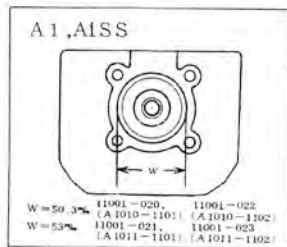

1. Cylinder Head, Cylinder (1/2)

Ref. No.	D.P. No.	New Part No. (Old Part No.)	Part Name	Quantity				Remarks
				A1	A1SS	A7	A7SS	
1	1011073	11001-020 (A1010-1101)	L.H. Cylinder Head WHN EXH USE 11001-021 (A1011-1101)	(1)	(1)			for E/No. A1E02533 and Below.
	1013912	11001-021 (A1011-1101)	L.H. Cylinder Head	1	1			
2	1011103	11001-022 (A1010-1102)	R.H. Cylinder Head	(1)	(1)			for E/No. A1E02533 and Below.
	1013939	11001-023 (A1011-1102)	R.H. Cylinder Head	1	1			
3	1026306	92070-010 (A1010-8310)	Spark Plug NGK B-8HC	2	2			
	1026348	92070-011 (A1011-8310)	Spark Plug NGK B-9HC	2	2	2	2	
4	1011146	92015-020 (A1010-1111)	8m/m Nut (Cylinder Head)	8	8	8	8	
5	1064959	460E1200	12m/m Spring Washer	8	8	8	8	
6	1011154	92022-072 (A1010-1112)	12m/m Plain Washer	8	8	8	8	
7	1011138	11004-022 (A1010-1103)	Cylinder Head Gasket (Copper-Asbestos)	(2)	(2)			WHN EXH USE 11004-023 (A1510-1103) d=54φ
	1017845	11004-023 (A1510-1103)	Cylinder Head Gasket (Copper-Sheet)	2	2			
	1021834	11004-027 (A7010-1103)	Cylinder Head Gasket (Copper-Sheet)			2	2	d=63φ
8	1011152	11005-032 (A1010-1201)	L.H. Cylinder WHN EXH USE 11005-033 (A1011-1201)	(1)	(1)			for E/No. A1E02533 and Below.
	1013947	11005-033 (A1011-1201)	L.H. Cylinder	1	1			
9	1011189	11005-034 (A1010-1202)	R.H. Cylinder WHN EXH USE 11005-035 (A1011-1202)	(1)	(1)			for E/No. A1E02533 and Below.
	1013955	11005-035 (A1011-1202)	R.H. Cylinder	1	1			
10	1011367	18069-010 (A1010-1472)	Exhaust Pipe Clamp d=41φ	(2)		(2)		WHN EXH USE 18069-033 (A1011-1472)
	1107143	18069-033 (A1011-1472)	Exhaust Pipe Clamp d=42.5φ	2		2		
11	1011375	18067-008 (A1010-1473)	Exhaust Pipe Gasket	2		2		
12	1011197	11009-013 (A1010-1204)	Cylinder Base Gasket	(2)	(2)	(2)	(2)	WHN EXH USE 11009-023 (A1011-1204)
	1016164	11009-023 (A1011-1204)	Cylinder Base Gasket	2	2	2	2	
13	1021826	11001-032 (A7010-1101)	Cylinder Head WHN EXH USE 11001-043 (787 121-1101)			(2)	(2)	
	1122509	11001-043 (787 121-1101)	Cylinder Head			2	2	for E/No. A7E13182 and Above.

1. Cylinder Head, Cylinder (2/2)