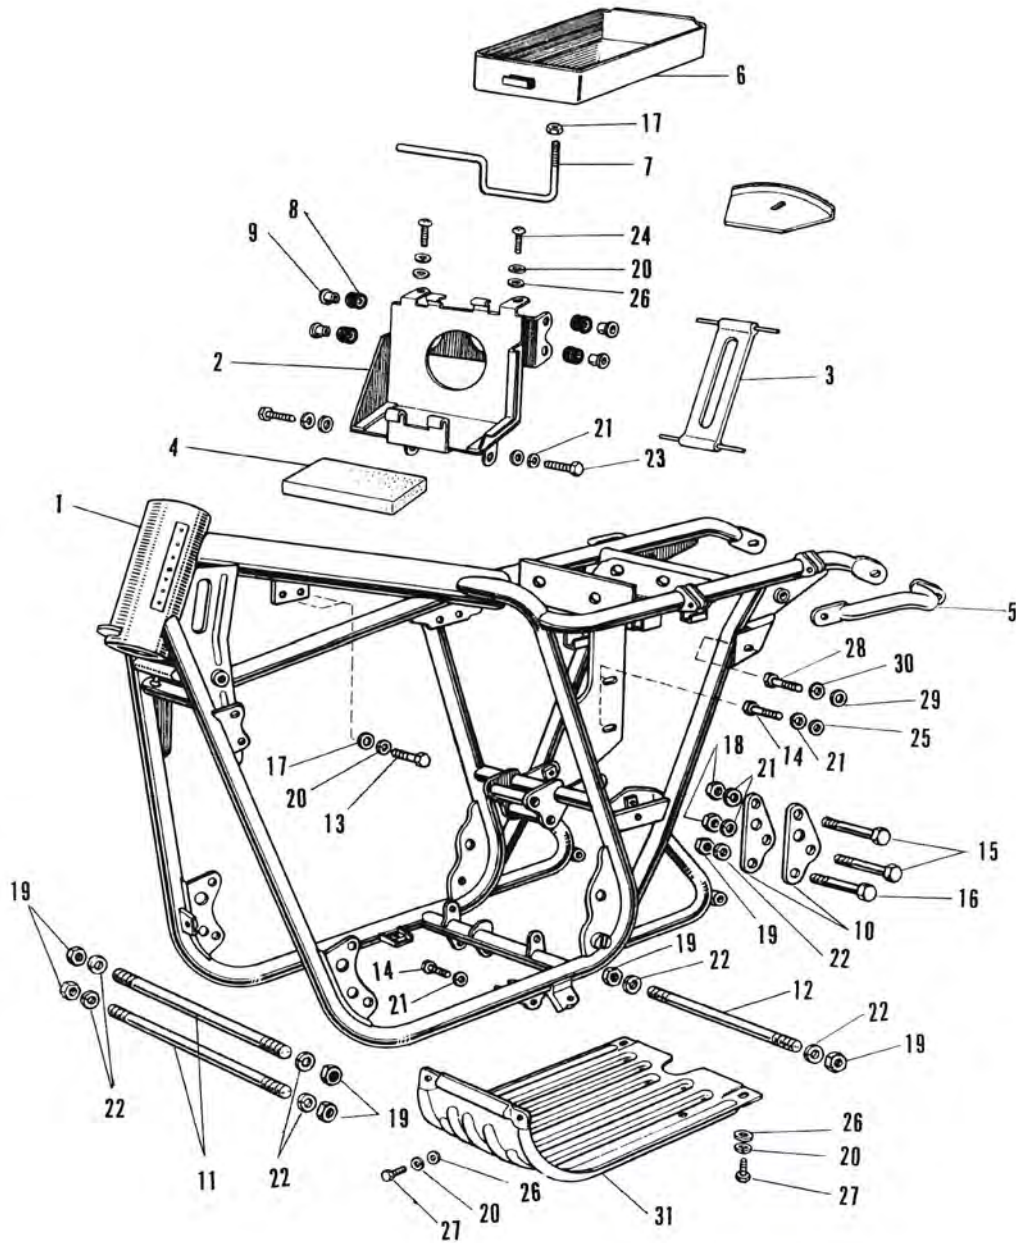

13-4. Frame, Engine Bracket (for U.S.A. Model)

13-4. Frame, Engine Bracket (for U.S.A. Model) (2/2)

Ref. No.	D.P. No.	New Part No. (Old Part No.)	Part Name	Quantity				Remarks
				A1	A1SS	A7	A7SS	
26	1064703	410B0600	6 m/m Plain Washer	6	6	6	6	
27	1042459	110B0612	6 x 12 Hex Head Bolt	4	4	4	4	
28	1043277	113B1025	10 x 25 Hex Head Bolt		1		1	
29	1064746	410B1000	10 m/m Plain Washer		1		1	
30	1065157	461F1000	10 m/m Spring Washer		1		1	
31	1017667	55011-005 (A1320-6801)	Engine Guard		1		1