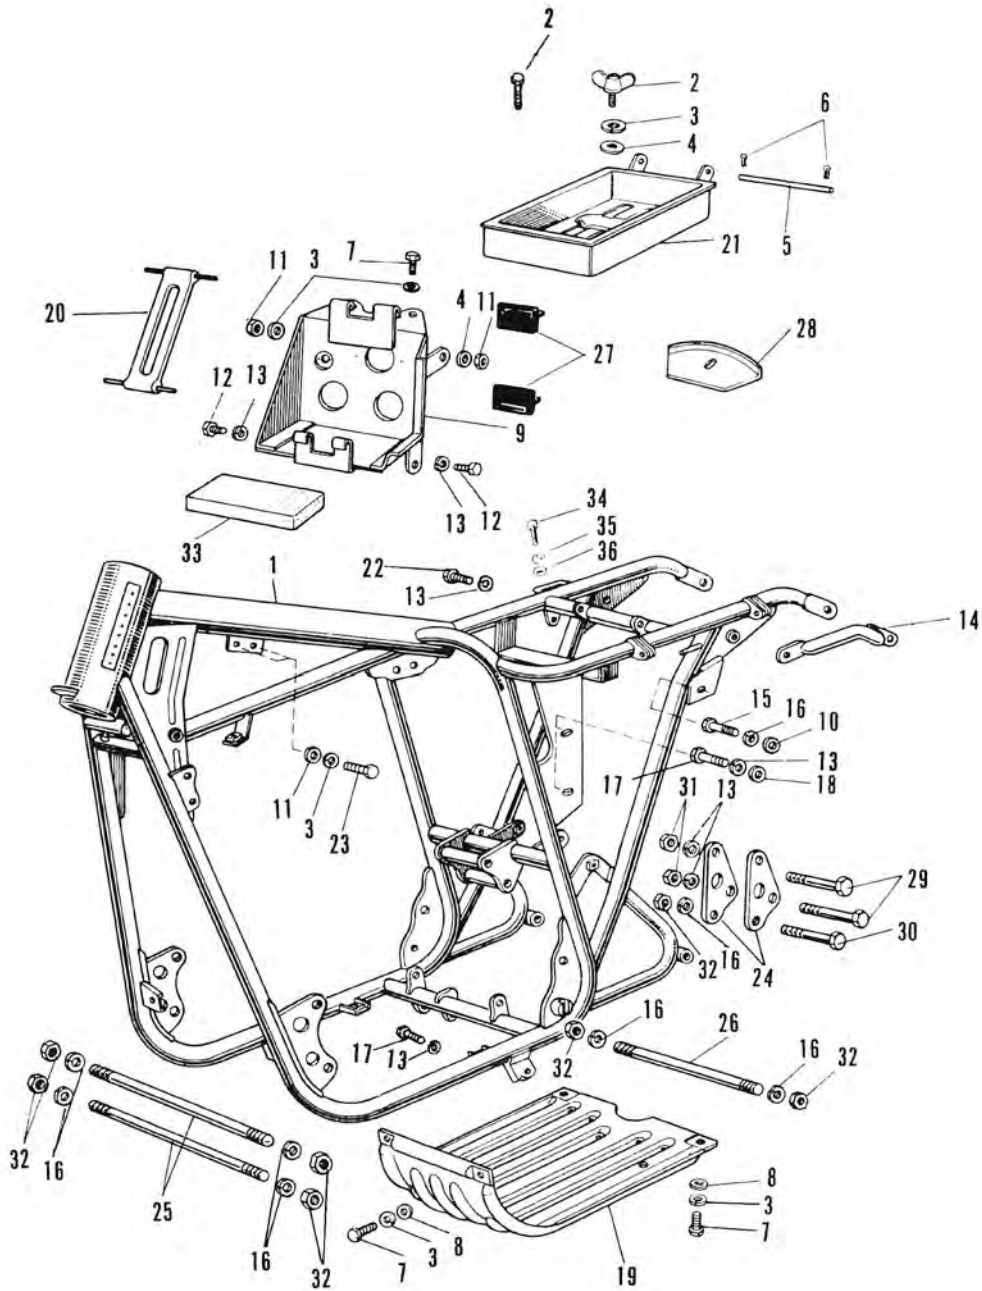

A-SERIES

13-2. Frame, Engine Bracket (1/2)

13-2. Frame, Engine Bracket (1/2)

Ref. No.	D.P. No.	New Part No. (Old Part No.)	Part Name	Quantity		Remarks
				A1SS	A7SS	
1	1017489	32002-006 (A1320-1100)	Frame Ass'y	(1)	(1)	WHN EXH USE 32002-007 (A1321-1100)
	1092189	32002-007 (A1321-1100)	Frame Ass'y	1	1	
2	1017535	92001-034 (A1320-1337)	Wing Bolt	(1)	(1)	WHN EXH USE 220B0612 6 x 12 Pan Head Screw
	1052578	220B0612		1	1	
3	1065122	461F0600	6 m/m Spring Washer	12	12	
4	1064827	411B0600	6 m/m Plain Washer	2	2	
5	1025856	92043-020 (B1080-4523)	Oil Tank Shaft	1	1	
6	1067192	550D1610	1.6 x 10 Cotter Pin	2	2	
7	1042459	110B0612	6 x 12 Hex Head Bolt	2	2	
8	1064703	410B0600	6 m/m Plain Washer	4	4	
9	1017519	32097-004 (A1320-1333)	Battery Box	1	1	
10	1064746	410B1000	10 m/m Plain Washer	1	1	
11	1054872	310B0600	6 m/m Nut	6	6	
12	1042645	110B0816	8 x 16 Hex Head Bolt	2	2	
13	1065149	461F0800	8 m/m Spring Washer	7	7	
14	1017543	32109-004 (A1320-1341)	Frame Grip	1	1	
15	1043277	113B1025	10 x 25 Hex Head Bolt	1	1	
16	1065157	461F1000	10 m/m Spring Washer	8	8	
17	1042653	110B0818	8 x 18 Hex Head Bolt	2	2	
18	1064835	411B0800	8 m/m Plain Washer	2	2	
19	1017667	55011-005 (A1320-6801)	Engine Guard	1	1	
20	1017497	92072-015 (A1320-1331)	Battery Band	1	1	
21	1017527	32098-002 (A1320-1336)	Tool Box	1	1	
22	1043617	114B0816	8 x 16 Hex Head Bolt	1	1	
23	1042572	110B0636	6 x 36 Hex Head Bolt	4	4	
24	1014307	32030-006 (A1020-1311)	Engine Rear Holder Plate	2	2