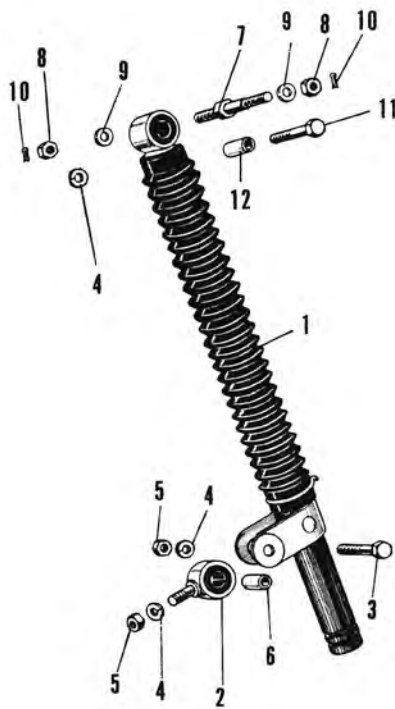

A-SERIES

29. Steering Oil Damper

---

29. Steering Oil Damper

Ref. No.	D.P. No.	New Part No. (Old Part No.)	Part Name	Quantity		Remarks
				A7	A7SS	
1~6	1022938	46117-003 (A7020-3710)	Steering Oil Damper Ass'y	1	1	
2	1022946	46119-002 (A7020-3712)	Rear Steering Oil Damper Bolt	1	1	
3	1039407	46120-002 (W1020-6293)	Steering Oil Damper Pivot Axle	1	1	
4	1065149	461F0800	8 m/m Spring Washer	3	3	lea Not Required for 46119-003 (W1021-6296)
5	1063065	316B0800	8 m/m Nut	2	2	
6	1039415	46121-001 (W1020-6294)	Pivot Axle	2	2	
7	1039423	46119-004 (W1020-6296)	Front Steering Oil Damper Bolt	(1)	(1)	WHN EXH USE Ref. No. 4, 11 & 12
8	1063774	321B0800	8 m/m Nut	2	2	lea Not Required for 46119-003 (W1021-6296)
9	1064835	411B0800	8 m/m Plain Washer	2	2	
10	1067257	550D2020	2 x 20 Cotter Pin	2	2	
11	1122746	46119-003 (W1021-6296)	Front Steering Oil Damper Bolt	1	1	
12	1095048	92027-092 (787 621-3713)	Collar	1	1