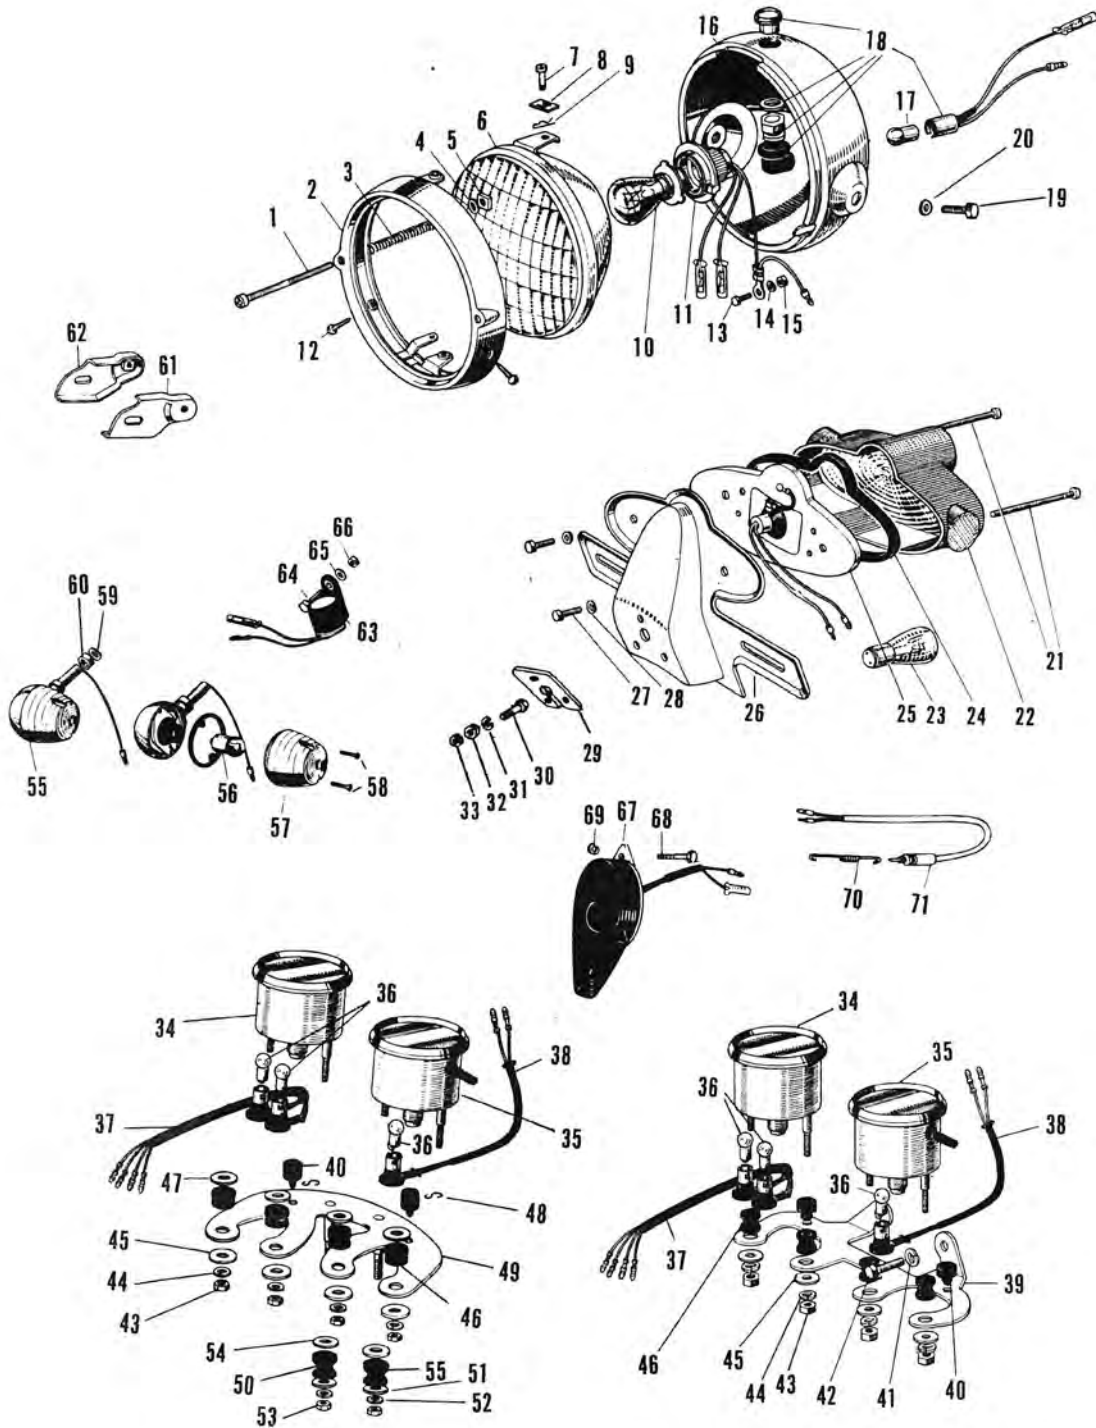

A-SERIES

26-2. Electrical Equipment (1/3)

26-2. Electrical Equipment (2) (1/3)

Ref. No.	D.P. No.	New Part No. (Old Part No.)	Part Name	Quantity				Remarks
				A1	A1SS	A7	A7SS	
1~15	1120638	23004-020	Head Lamp Unit	1	1	1	1	
1	1085352	23019-017 (756 831-7131)	Focus Adjusting Screw	1	1	1	1	
	1136593	23019-021	Focus Adjusting Screw	1	1	1	1	I.S.O. Thread
2	1090968	23006-017 (788 630-7112)	Head Lamp Rim	1	1	1	1	
3	1085468	23014-005 (756 831-7132)	Focus Adjusting Spring	1	1	1	1	
4	1085476	23021-004 (756 831-7133)	Washer	1	1	1	1	
5	1085484	23020-010 (756 831-7134)	Nut	1	1	1	1	
	1136607	23020-016	Nut	1	1	1	1	I.S.O. Thread
6	1090976	23007-013 (788 630-7113)	Head Lamp Lens Unit	1	1	1	1	
7	1085492	23019-018 (756 831-7136)	Lens Unit Fitting Screw	2	2	2	2	
8	1085506	23020-009 (756 831-7137)	Lens Unit Fitting Nut	2	2	2	2	
9	1085514	23022-001 (756 831-7138)	Lens Unit Fitting Pin	2	2	2	2	
10	1085336	92069-037 (756 831-7114)	Head Lamp Bulb 12V 35/25W	1	1	1	1	
11	1085344	23008-011 (756 831-7115)	Head Lamp Socket & Cord	1	1	1	1	
12	1097164	222E0510	5 x 10 Oval Countersunk Head Screw	2	2	2	2	
	1121162	222E0510A	5 x 10 Oval Countersunk Head Screw	2	2	2	2	I.S.O. Thread
13	1100092	211B0306	3 x 6 Pan Head Screw	1	1	1	1	
	1120964	211B0306A	3 x 6 Pan Head Screw	1	1	1	1	I.S.O. Thread
14	1065106	461F0300	3 m/m Spring Washer	1	1	1	1	
15	1090135	310B0300	3 m/m Nut	1	1	1	1	
	1121219	310B0300A	3 m/m Nut	1	1	1	1	I.S.O. Thread
16	1091204	23005-018-10 (788 630-7111-10)	Head Lamp Body	1	1	1	1	Black
17	1058983	92069-017 (310-5312)	12V 1.5W Bulb	1	1	1	1	
18	1090925	23016-002 (788 630-7103)	High Beam Indicator Lamp Ass'y	1	1	1	1	
19	1040286	92007-011 (W1020-9028)	Head Lamp Fitting Bolt	2	2	2	2	
20	1065157	461F1000	10 m/m Spring Washer	2	2	2	2	
21~28	1082736	23025-027 (A1020-7200)	Tail Lamp Ass'y	1	1	1	1