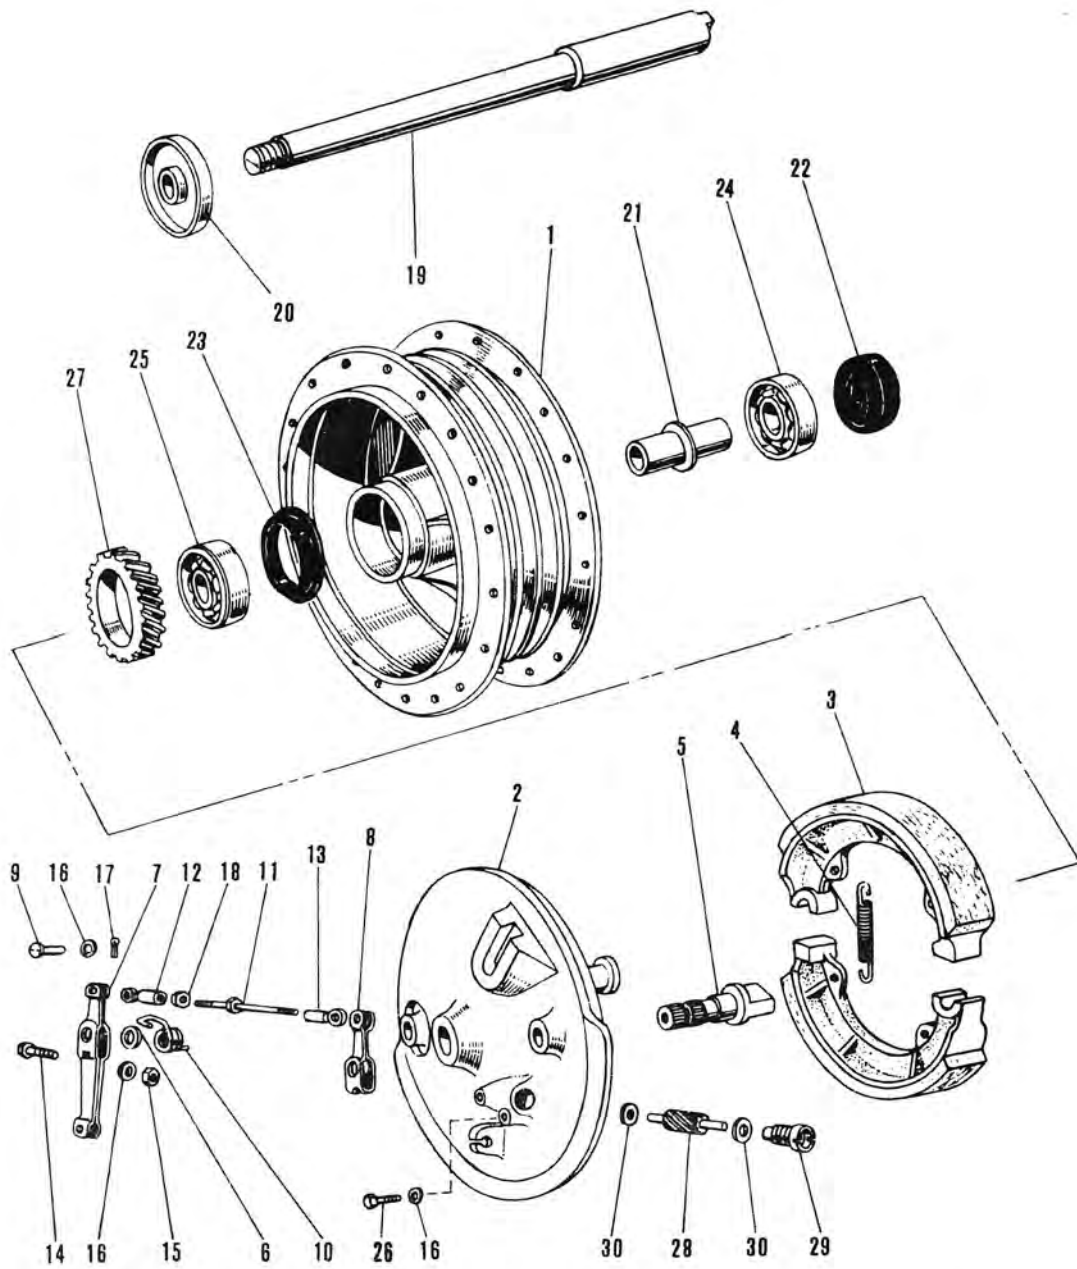

18. Front Hub (1/2)

18. Front Hub (1/2)

Ref. No.	D.P. No.	New Part No. (Old Part No.)	Part Name	Quantity				Remarks
				A1	A1SS	A7	A7SS	
1,21~25 27	1014854	41034-007 (A1020-2310)	Front Brake Drum Complete	1	1	1	1	
2~18, 28~31	1075535	41035-013 (A1020-2320)	Front Brake Panel Ass'y	1	1	1	1	
3	1014897	41048-004 (A1020-2331)	Front Brake Shoe	2	2	2	2	
4	1014919	41049-004 (A1020-2332)	Front Brake Shoe Spring	2	2	2	2	
5	1014927	41050-004 (A1020-2341)	Front Brake Cam Shaft	2	2	2	2	
6	1066692	41051-001 (5020-6529)	Brake Cam Dust Shield	2	2	2	2	
7	1039547	41053-011 (W1020-6525)	Front Brake Cam First Lever	1	1	1	1	
8	1039555	41053-012 (W1020-6526)	Front Brake Cam 2nd Lever	1	1	1	1	
9	1039652	41055-003 (W1020-6556)	Brake Connecting Rod Pin	2	2	2	2	
10	1014935	41056-001 (A1020-2354)	Front Brake Cam Lever Spring	1	1	1	1	
11	1014943	41057-001 (A1020-2355)	Brake Cam Lever Connecting Rod	1	1	1	1	
	1136615	41057-004	Brake Cam Lever Connecting Rod	1	1	1	1	I.S.O. Thread
12	1014978	41058-002 (A1020-2356)	Brake Connecting Rod End A	1	1	1	1	
	1136623	41058-011	Brake Connecting Rod End A	1	1	1	1	I.S.O. Thread
13	1014986	41058-003 (A1020-2357)	Brake Connecting Rod End B	1	1	1	1	
	1136658	41058-010	Brake Connecting Rod End B	1	1	1	1	I.S.O. Thread
14	1042556	110B0630	6 x 30 Hex Head Bolt	2	2	2	2	
15	1054872	310B0600	6 m/m Nut	2	2	2	2	
16	1064827	411B0600	6 m/m Plain Washer	5	5	5	5	
17	1067184	550D1210	1.2 x 10 Cotter Pin	2	2	2	2	
18	1054864	310B0500	5 m/m Nut	1	1	1	1	
	1121227	310B0500A	5 m/m Nut	1	1	1	1	I.S.O. Thread
19	1014994	41068-015 (A1020-2361)	Front Axle L=221 m/m	1	1			44004-009 for (A1020-3410)
	1016679	41068-016 (A1021-2361)	Front Axle L=216 m/m	1	1	1	1	44001-050 for (A1021-3410)
20	1015028	41069-007 (A1020-2362)	Front Axle Oil Seal Collar	1	1	1	1	
21	1015036	41039-011 (A1020-2371)	Front Axle Bearing Spacer	1	1	1	1