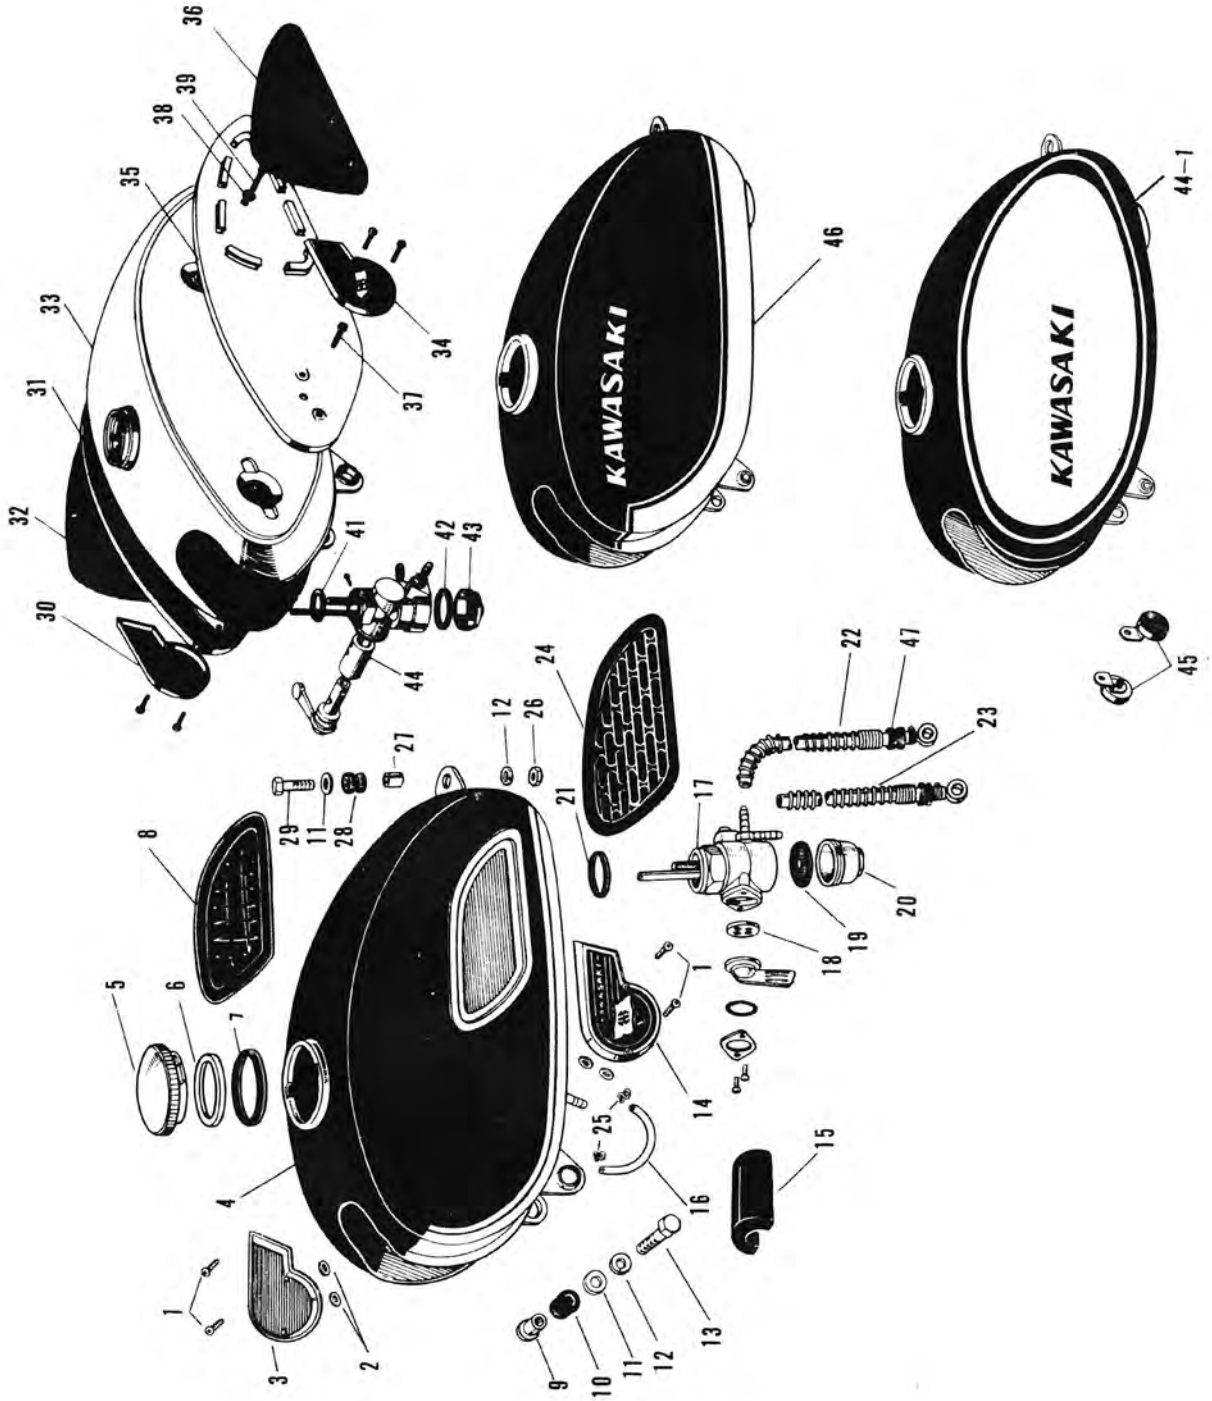

22. Fuel Tank (1/3)

22. Fuel Tank (1/3)

Ref. No.	D.P. No.	New Part No. (Old Part No.)	Part Name	Quantity				Remarks
				A1	A1SS	A7	A7SS	
1	1052802	220E0408	4 x 8 Pan Head Screw	4	4	4	4	
	1122207	220E0408A	4 x 8 Pan Head Screw	4	4	4	4	I.S.O. Thread
2	1049208	56025-002 (2020-4673)	Fuel Tank Emblem Shock Damper	4	4	4	4	
3	1015877	56014-007 (A1020-4672)	R.H. Fuel Tank Emblem	1	1			
4	1015737	51001-015-24 (A1020-4100-24)	Fuel Tank	1	1			Candy Red
	1015745	51001-015-27 (A1020-4100-27)	Fuel Tank	1	1			Candy Blue
5,6	1066927	51049-008 (5020-7070)	Fuel Tank Cap	1	1	1	1	
7	1075098	51059-001 (5020-7071)	Fuel Tank Cap Gasket	1	1	1	1	
8	1039865	51062-008 (W1020-7021)	R.H. Knee Grip	1	1			
9	1015826	92027-033 (A1020-4636)	Fuel Tank Front Mounting Spacer	2	2	2	2	
10	1062255	92075-013 (311-4134)	Fuel Tank Front Shock Damper	2	2	2	2	
11	1015753	92022-083 (A1020-4137)	Fuel Tank Fitting Washer	(3)	(3)	(3)	(3)	WHN EXH USE 92022-035 (310-4137)
	1058762	92022-035 (310-4137)	Fuel Tank Fitting Washer	3	3	3	3	
12	1065149	461F0800	8 m/m Spring Washer	3	3	3	3	
13	1047914	92007-002 (2020-3134)	Handlebar Fitting Bolt	2	2	2	2	
14	1015869	56013-006 (A1020-4671)	L.H. Fuel Tank Emblem	1	1			
15	1072528	51067-003 (6020-7038)	Fuel Tank Mat	(1)	(1)	(1)		WHN EXH USE 51067-002 (A1020-4663)
	1122673	51067-002 (A1020-4663)	Fuel Tank Mat	1	1	1	1	
16	1025007	51047-002 (B1060-4311)	Fuel Tank Connecting Pipe	1	1	1	1	
17~21	1015788	51023-007 (A1020-4200)	Fuel Strainer Ass'y	1	1			
18	1081446	92065-019 (B1060-4206)	Fuel Strainer Lever Gasket	1	1			
19	1058878	51037-002 (310-4204)	Fuel Strainer Cup Gasket	1	1			
20	1058886	51036-003 (310-4205)	Fuel Strainer Cup	1	1			
21	1058843	51032-001 (310-4203)	Fuel Strainer Gasket	1	1			
22	1015817	51044-014 (A1020-4312)	Fuel Pipe (B)	1	1	1	1	L=570 m/m