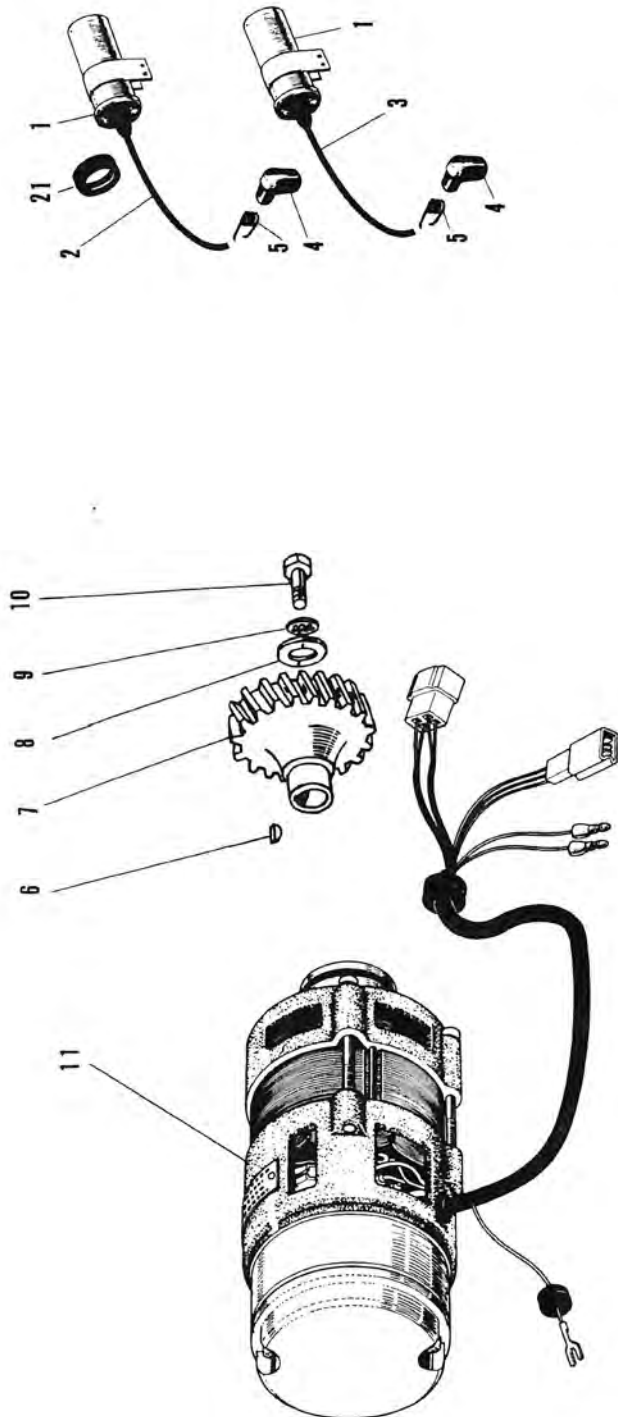

9-4. Electrical Equipment for Engine ($\frac{2}{2}$) (for U.S.A. Model Only)

9-4. Electrical Equipment for Engine (2/2) (for U.S.A. Model Only)

Ref. No.	D.P. No.	New Part No. (Old Part No.)	Part Name	Quantity				Remarks
				A1	A1SS	A7	A7SS	
28	1121863	21151-001	Rectifier (A)	1	1	1	1	
29	1121855	21089-006	Carbon Brush Spring	2	2	2	2	
30	1121928	21151-003	Rectifier (B)	1	1	1	1	
31	1121898	21151-002	Rectifier (C)	1	1	1	1	
32	1121847	21088-010	Carbon Brush	2	2	2	2	
33	1121839	21029-010	Wiring Harness Complete	1	1	1	1	
34	1121812	21007-014	S.G. Rotor	1	1	1	1