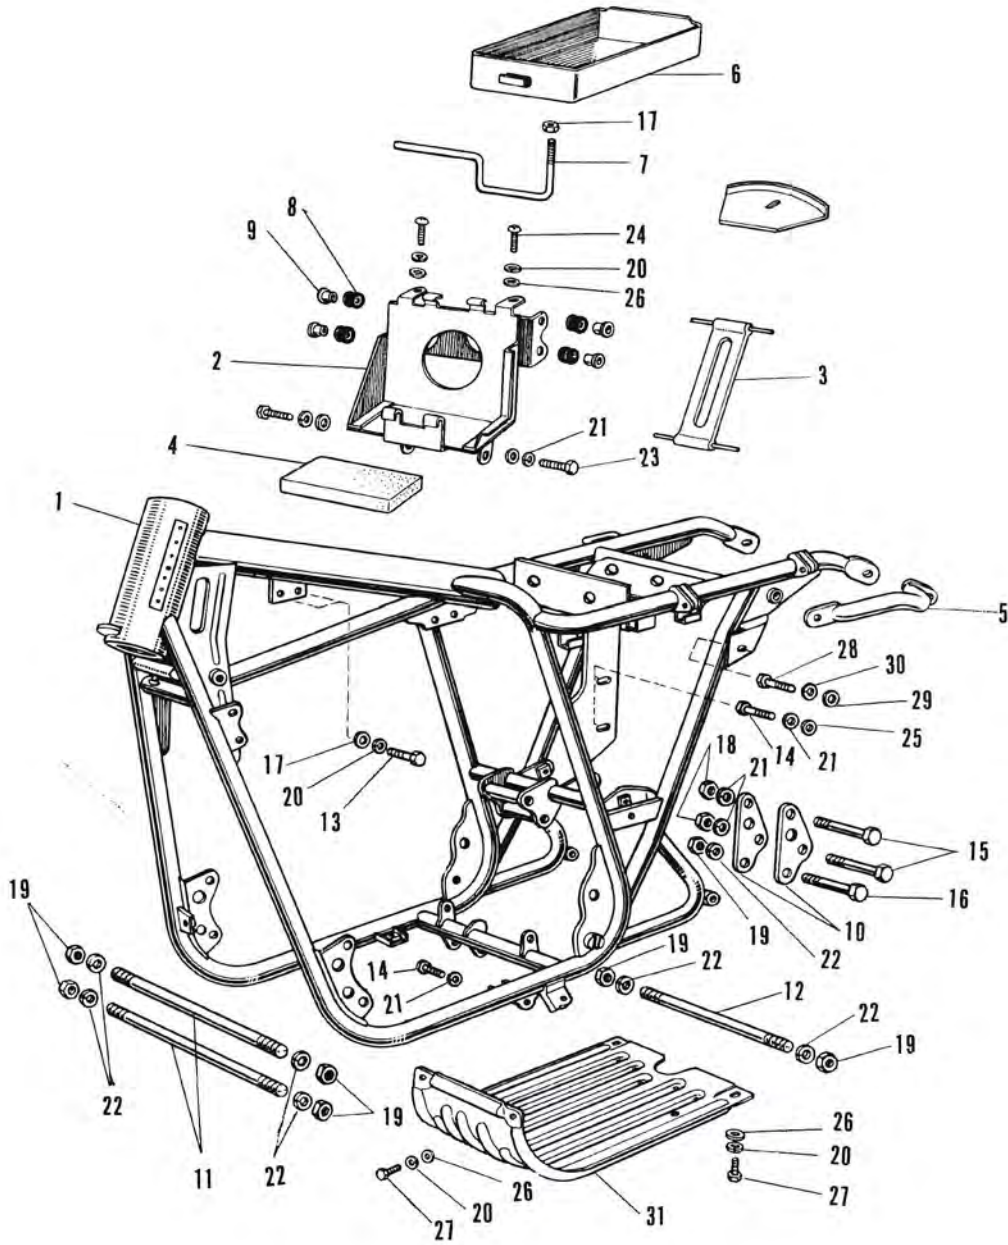

A-SERIES

13-4. Frame, Engine Bracket (for U.S.A. Model) (1/2)

13-4. Frame, Engine Bracket (for U.S.A. Model) (1/2)

Ref. No.	D.P. No.	New Part No. (Old Part No.)	Part Name	Quantity				Remarks
				A1	A1SS	A7	A7SS	
1	1099396	32002-020 (787 622-1100)	Frame Ass'y	1	1	1	1	
2	1100238	32097-007 (787 622-1330)	Battery Case	1	1	1	1	
3	1017497	92072-015 (A1320-1331)	Battery Band	1	1	1	1	
4	1072749	32103-006 (6020-7218)	Battery Mat	1	1	1	1	
5	1017543	32109-004 (A1320-1341)	Frame Grip	1	1	1	1	
6	1099426	32098-004 (787 622-1351)	Tool Box	(1)	(1)	(1)	(1)	WHN EXH USE 32098-010
	1135945	32098-010	Tool Box	1	1	1	1	
7	1099434	32110-001 (787 622-1352)	Tool Box Stay	1	1	1	1	
8	1099442	92071-037 (787 622-1353)	Ignition Unit Fitting Rubber	4	4	4	4	
9	1099469	92026-056 (787 622-1354)	Ignition Unit Fitting Washer	4	4	4	4	
10	1014307	32030-006 (A1020-1311)	Engine Rear Holder Plate	2	2	2	2	
11	1014315	92091-002 (A1020-1312)	Engine Upper Mounting Bolt	2	2	2	2	
12	1014323	92091-003 (A1020-1313)	Engine Lower Mounting Bolt	1	1	1	1	
13	1042572	110B0636	6 x 36 Hex Head Bolt	4	4	4	4	
14	1042653	110B0818	8 x 18 Hex Head Bolt	2	2	2	2	
15	1042815	110B0871	8 x 71 Hex Head Bolt	(2)	(2)	(2)	(2)	WHN EXH USE 110B0870
	1095579	110B0870	8 x 70 Hex Head Bolt	2	2	2	2	
16	1043323	113B1071	10 x 71 Hex Head Bolt	(1)	(1)	(1)	(1)	WHN EXH USE 113B1070
	1095854	113B1070	10 x 70 Hex Head Bolt	1	1	1	1	
17	1054872	310B0600	6 m/m Nut	5	5	5	5	
18	1054899	310B0800	8 m/m Nut	2	2	2	2	
19	1062913	313B1000	10 m/m Nut	7	7	7	7	
20	1065122	461F0600	6 m/m Spring Washer	10	10	10	10	
21	1065149	461F0800	8 m/m Spring Washer	6	6	6	6	
22	1065157	461F1000	10 m/m Spring Washer	7	7	7	7	
23	1042645	110B0816	8 x 16 Hex Head Bolt	2	2	2	2	
24	1052578	220B0612	6 x 12 Pan Head Screw	2	2	2	2	
25	1064835	411B0800	8 m/m Plain Washer		2		2