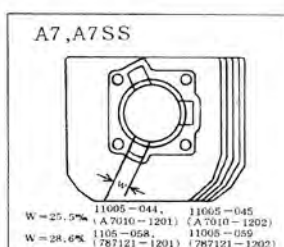

1. Cylinder Head, Cylinder (1/2)

Ref. No.	D.P. No.	New Part No. (Old Part No.)	Part Name	Quantity				Remarks
				A1	A1SS	A7	A7SS	
1	1011073	11001-020 (A1010-1101)	L.H. Cylinder Head WHN EXH USE 11001-021 (A1011-1101)	(1)	(1)			for E/No. A1E02533 and Below.
	1013912	11001-021 (A1011-1101)	L.H. Cylinder Head	1	1			
2	1011103	11001-022 (A1010-1102)	R.H. Cylinder Head	(1)	(1)			for E/No. A1E02533 and Below.
	1013939	11001-023 (A1011-1102)	R.H. Cylinder Head	1	1			
3	1026306	92070-010 (A1010-8310)	Spark Plug NGK B-8HC	2	2			
	1026348	92070-011 (A1011-8310)	Spark Plug NGK B-9HC	2	2	2	2	
4	1011146	92015-020 (A1010-1111)	8m/m Nut (Cylinder Head)	8	8	8	8	
5	1064959	460E1200	12m/m Spring Washer	8	8	8	8	
6	1011154	92022-072 (A1010-1112)	12m/m Plain Washer	8	8	8	8	
7	1011138	11004-022 (A1010-1103)	Cylinder Head Gasket (Copper-Asbestos)	(2)	(2)			WHN EXH USE 11004-023 (A1510-1103) d=54φ
	1017845	11004-023 (A1510-1103)	Cylinder Head Gasket (Copper-Sheet)	2	2			
	1021834	11004-027 (A7010-1103)	Cylinder Head Gasket (Copper-Sheet)			2	2	d=63φ
8	1011152	11005-032 (A1010-1201)	L.H. Cylinder WHN EXH USE 11005-033 (A1011-1201)	(1)	(1)			for E/No. A1E02533 and Below.
	1013947	11005-033 (A1011-1201)	L.H. Cylinder	1	1			
9	1011189	11005-034 (A1010-1202)	R.H. Cylinder WHN EXH USE 11005-035 (A1011-1202)	(1)	(1)			for E/No. A1E02533 and Below.
	1013955	11005-035 (A1011-1202)	R.H. Cylinder	1	1			
10	1011367	18069-010 (A1010-1472)	Exhaust Pipe Clamp d=41φ	(2)		(2)		WHN EXH USE 18069-033 (A1011-1472)
	1107143	18069-033 (A1011-1472)	Exhaust Pipe Clamp d=42.5φ	2		2		
11	1011375	18067-008 (A1010-1473)	Exhaust Pipe Gasket	2		2		
12	1011197	11009-013 (A1010-1204)	Cylinder Base Gasket	(2)	(2)	(2)	(2)	WHN EXH USE 11009-023 (A1011-1204)
	1016164	11009-023 (A1011-1204)	Cylinder Base Gasket	2	2	2	2	
13	1021826	11001-032 (A7010-1101)	Cylinder Head WHN EXH USE 11001-043 (787 121-1101)			(2)	(2)	
	1122509	11001-043 (787 121-1101)	Cylinder Head			2	2	for E/No. A7E13182 and Above.

1. Cylinder Head, Cylinder (2/2)