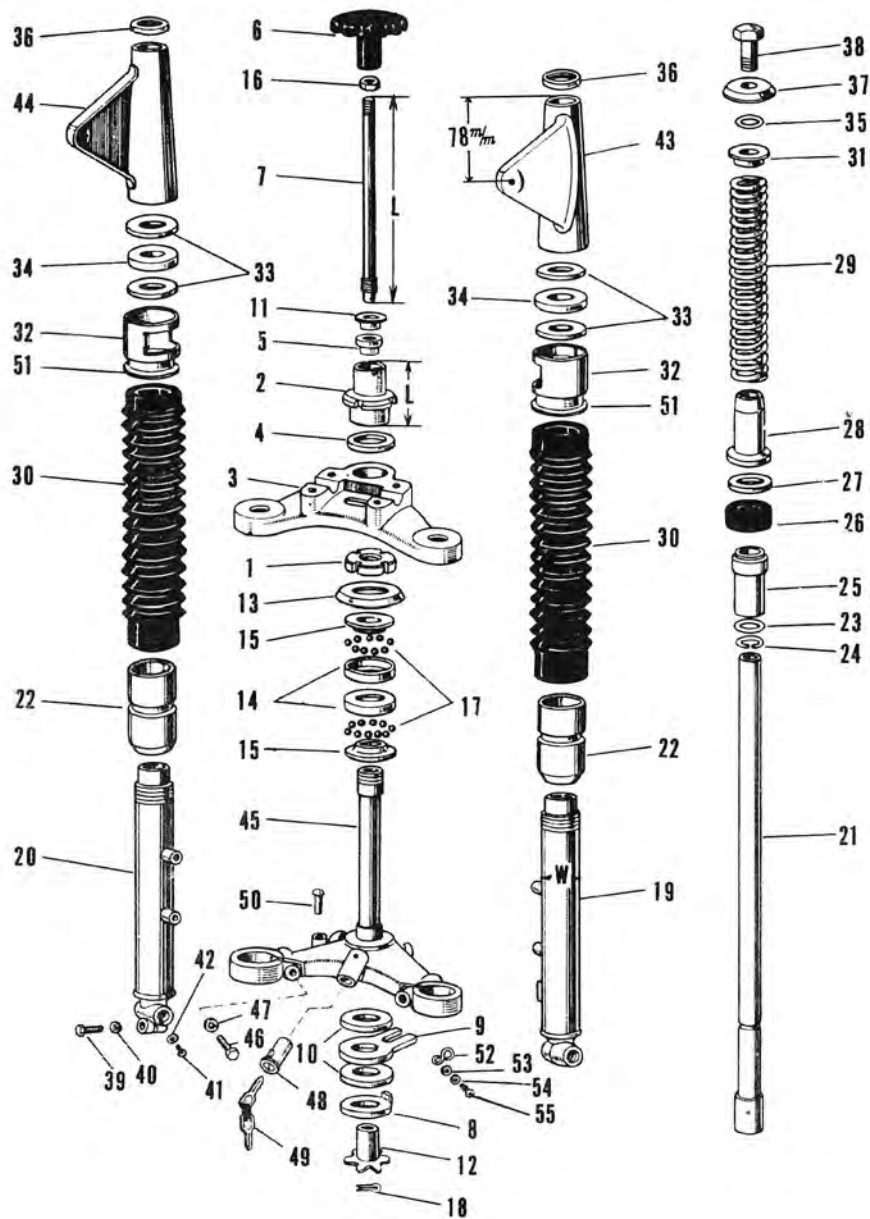

A-SERIES

21-1. Front Fork (1/3)

21-1. Front Fork (1/3)

Ref. No.	D.P. No.	New Part No. (Old Part No.)	Part Name	Quantity				Remarks
				A1	A1SS	A7	A7SS	
1	1066463	92090-007 (5020-6226)	Steering Stem Lock Nut	1	1	1	1	
2	1066498	92090-008 (5020-6227)	Steering Stem Nut	1	1	1	1	L= 31 m/m
3	1015702	44039-015 (A1020-3450)	Steering Stem Head	1	1	1	1	
4	1015729	46100-001 (A1020-3503)	Steering Stem Washer	1	1	1	1	
5	1066528	46103-001 (5020-6248)	Steering Damper Rod Busing	1	1	1	1	
6	1066536	46101-001 (5020-6250)	Steering Damper Knob	1	1	1	1	
7	1066544	46102-001 (5020-6253)	Steering Damper Rod	1	1	1	1	L= 270 m/m
8	1066552	46106-001 (5020-6255)	Steering Damper Steel Disc	1	1	1	1	
9	1066579	46105-001 (5020-6256)	Steering Damper Stopper	1	1	1	1	
10	1066587	46104-001 (5020-6257)	Steering Damper Friction Disc	2	2	2	2	
11	1071769	46108-001 (6020-6259)	Steering Damper Lock Nut Washer	1	1	1	1	
12	1066595	46123-001 (5020-6260)	Steering Damper Friction Disc Spring	1	1	1	1	
13	1066609	46098-006 (5020-6266)	Steering Stem Cap	1	1	1	1	
14	1066617	92048-006 (5020-6267)	Steering Ball Cup	2	2	2	2	
15	1066625	92047-006 (5020-6269)	Steering Ball Race Inner	2	2	2	2	
16	1071726	92016-001 (6020-6254)	Steering Damper Lock Nut	1	1	1	1	
17	1067524	600A0800	1/4" Steel Ball	38	38	38	38	
18	1067222	550D2015	2 x 15 Cotter Pin	1	1	1	1	
3,19~47, 51	1015443	44004-009-24 (A1020-3410-24)	Front Fork Ass'y (Candy Red)	(1)	(1)			WHN EXH USE 44001-050-24 (A1021-3410-24)
	1015478	44004-009-27 (A1020-3410-27)	Front Fork Ass'y (Candy Blue)	(1)	(1)			WHN EXH USE 44001-050-27 (A1021-3410-27)
	1113135	44001-050-24 (A1021-3410-24)	Front Fork Ass'y (Candy Red)	1	1	1	1	
	1113127	44001-050-27 (A1021-3410-27)	Front Fork Ass'y (Candy Blue)	1	1	1	1	
19	1015486	44005-012 (A1020-3411)	L.H Fork Outer Tube W=44 m/m	(1)	(1)			WHN EXH USE 44005-013 (A1021-3411)
	1016695	44005-013 (A1021-3411)	L.H. Fork Outer Tube w=39 m/m	1	1	1	1	
20	1015494	44006-010 (A1020-3412)	R.H. Fork Outer Tube W=44 m/m	(1)	(1)			WHN EXH USE 44006-011 (A1021-3412)
	1016709	44006-011 (A1021-3412)	R.H. Fork Outer Tube w=39 m/m	1	1	1	1