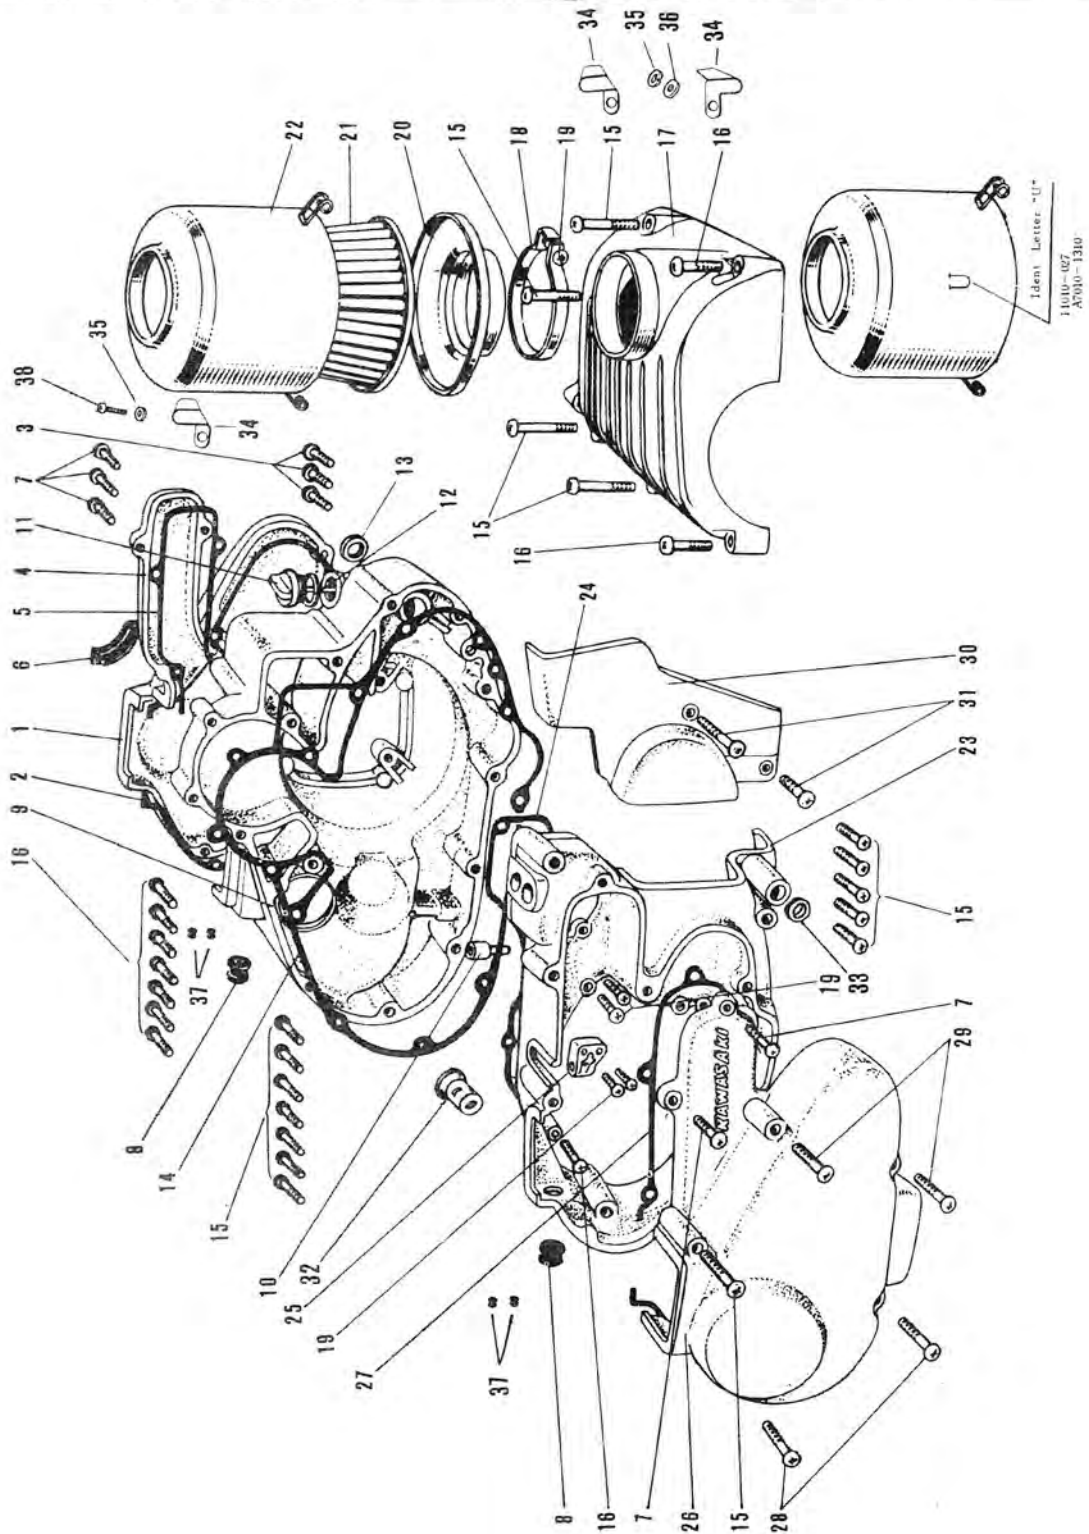

8. Engine Covers (2/2)

8. Engine Covers (2/2)

Ref. No.	D.P. No.	New Part No. (Old Part No.)	Part Name	Quantity				Remarks
				A1	A1SS	A7	A7SS	
22	1011227	11011-005 (A1010-1311)	Air Cleaner Body	1	1			
	1021885	11011-007 (A7010-1311)	Air Cleaner Body			1	1	
23	1012932	14031-018 (A1010-4301)	L.H. Engine Cover	(1)	(1)			WHN EXH USE 14031-029 (A1011-4301)
	1014099	14031-029 (A1011-4301)	L.H. Engine Cover	1	1	1	1	
24	1013106	14045-002 (A1010-4319)	L.H. Engine Cover Gasket	1	1	1	1	
25	1016865	14044-004 (A1030-7113)	Oil Pump Cable Guide	1	1	1	1	
26	1012983	14030-010 (A1010-4308)	L.H. Carburetor Cover	1	1	1	1	
27	1013144	14047-006 (A1010-4321)	L.H. Carburetor Cover Gasket	1	1	1	1	
28	1053167	222B0650	6 x 50 Oval Countersunk Head Screw	2	2	2	2	
29	1053139	222B0640	6 x 40 Oval Countersunk Head Screw	2	2	2	2	
30	1012967	14026-001 (A1010-4305)	Drive Chain Front Cover	1	1	1	1	
31	1052748	220B0670	6 x 70 Pan Head Screw	2	2	2	2	
32	1013327	16116-003 (A1010-7460)	Air Drain	2	2	2	2	Use for 14031-029 (A1011-4301) 14032-023 (A1031-4302)
33	1012916	92049-004 (A1010-4232)	SB12205 Oil Seal	1	1	1	1	
34	1086448	16068-001 (C2311-6175)	Fuel Overflow Pipe Guide	3	3	5	5	
35	1064703	410B0600	6 m/m Plain Washer	3	3	1	1	
36	1065254	463H0600	6 m/m Toothed Lock Washer			2	2	
37	1125826	92074-016	Plug	2	2	4	4	
38	1053124	222B0620	6 x 30 Oval Countersunk Head Screw	1	1	1	1