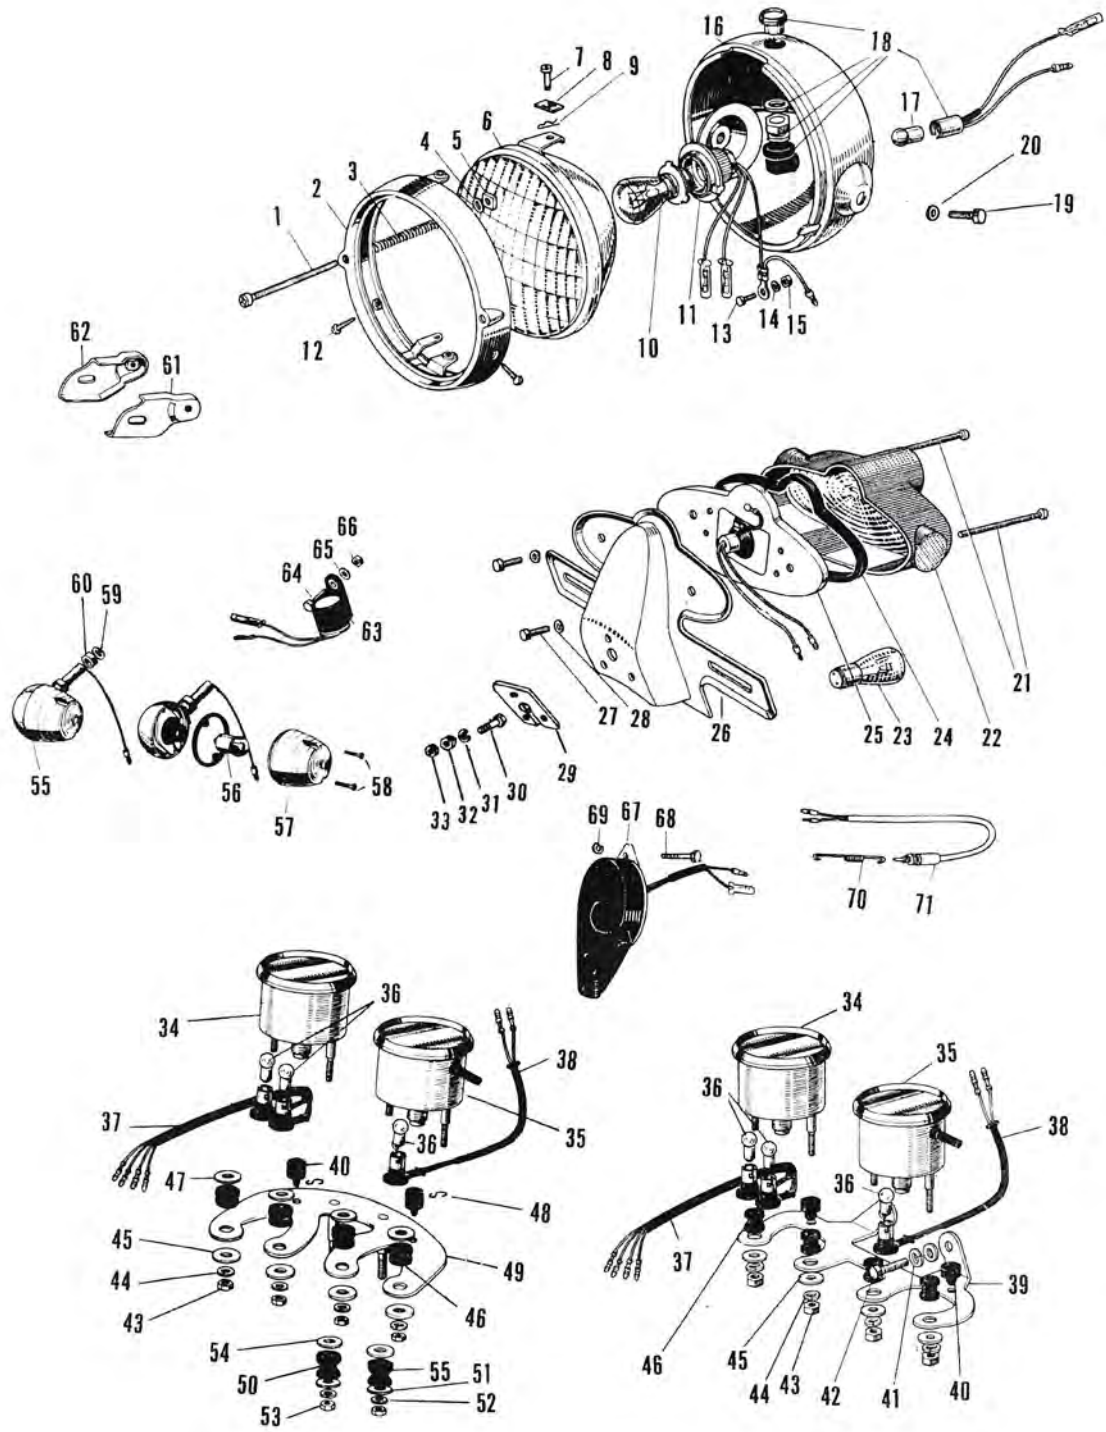

26-2. Electrical Equipment (2) (2/3)

Ref. No.	D.P. No.	New Part No. (Old Part No.)	Part Name	Quantity				Remarks
				A1	A1SS	A7	A7SS	
21	1090356	220E0450	4 x 50 Pan Head Screw	2	2	2	2	
	1121154	220E0450A	4 x 50 Pan Head Screw	2	2	2	2	I.S.O. Thread
22	1080482	23026-010 (A1020-7202)	Tail Lamp Lens	1	1	1	1	
23	1032119	92069-039 (F1060-7201)	Tail Lamp Bulb 12V 32/4cp	1	1	1	1	
24	1082639	23028-008 (A1020-7203)	Tail Lamp Gasket	1	1	1	1	
25	1086022	23027-009 (A1020-7204)	Tail Lamp Socket	1	1	1	1	
26	1080016	23036-002 (A1020-7205)	License Plate Bracket	1	1	1	1	
27	1094653	110N0510	5 x 10 Hex Head Bolt	2	2	2	2	
	1136798	110N0510A	5 x 10 Hex Head Bolt	2	2	2	2	I.S.O. Thread
28	1065114	461F0500	5 m/m Spring Washer	2	2	2	2	
29	1136577	35039-003 (W2320-9211)	Tail/Brake Lamp Shock Damper	1	1	1	1	
30	1042556	110B0630	6 x 30 Hex Head Bolt	3	3	3	3	
31	1065122	461F0600	6 m/m Spring Washer	3	3	3	3	
32	1054872	310B0600	6 m/m Nut	3	3	3	3	
33	1062875	312B0600	6 m/m Nut	3	3	3	3	
34,36,37	1099574	25015-002 (787 622-5360)	Tachometer Ass'y	1	1	1	1	
35,36,38	1099558	25005-027 (787 622-5310)	Speedometer Ass'y	1	1	1	1	Mile/h
	1136585	25001-010	Speedometer Ass'y	1	1	1	1	Km/h
36	1059016	92069-018 (310-5317)	12V 3W Bulb	3	3	3	3	
37	1099582	25011-002 (787 622-5362)	Tachometer Socket Ass'y	1	1	1	1	
38	1099566	25011-003 (787 622-5312)	Speedometer Socket Ass'y	1	1	1	1	
39	1099922	25008-006 (788 621-5385)	Speedometer Bracket	1	1	1	1	
40	1099914	92075-035 (788 621-5384)	Speedometer Seat Rubber	2	2	2	2	
41	1065149	461F0800	8 m/m Spring Washer	2	2	2	2	
42	1042645	110B0816	8 x 16 Hex Head Bolt	2	2	2	2	
43	1054864	310B0500	5 m/m Nut	4	4	4	4	
	1121227	310B0500A	5 m/m Nut	4	4	4	4	I.S.O. Thread