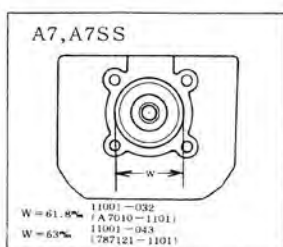

1. Cylinder Head, Cylinder (1/2)

Ref. No.	D.P. No.	New Part No. (Old Part No.)	Part Name	Quantity				Remarks
				A1	A1SS	A7	A7SS	
1	1011073	11001-020 (A1010-1101)	L.H. Cylinder Head WHN EXH USE 11001-021 (A1011-1101)	(1)	(1)			for E/No. A1E02533 and Below.
	1013912	11001-021 (A1011-1101)	L.H. Cylinder Head	1	1			
2	1011103	11001-022 (A1010-1102)	R.H. Cylinder Head	(1)	(1)			for E/No. A1E02533 and Below.
	1013939	11001-023 (A1011-1102)	R.H. Cylinder Head	1	1			
3	1026306	92070-010 (A1010-8310)	Spark Plug NGK B-8HC	2	2			
	1026348	92070-011 (A1011-8310)	Spark Plug NGK B-9HC	2	2	2	2	
4	1011146	92015-020 (A1010-1111)	8m/m Nut (Cylinder Head)	8	8	8	8	
5	1064959	460E1200	12m/m Spring Washer	8	8	8	8	
6	1011154	92022-072 (A1010-1112)	12m/m Plain Washer	8	8	8	8	
7	1011138	11004-022 (A1010-1103)	Cylinder Head Gasket (Copper-Asbestos)	(2)	(2)			WHN EXH USE 11004-023 (A1510-1103) d=54φ
	1017845	11004-023 (A1510-1103)	Cylinder Head Gasket (Copper-Sheet)	2	2			
	1021834	11004-027 (A7010-1103)	Cylinder Head Gasket (Copper-Sheet)			2	2	d=63φ
8	1011152	11005-032 (A1010-1201)	L.H. Cylinder WHN EXH USE 11005-033 (A1011-1201)	(1)	(1)			for E/No. A1E02533 and Below.
	1013947	11005-033 (A1011-1201)	L.H. Cylinder	1	1			
9	1011189	11005-034 (A1010-1202)	R.H. Cylinder WHN EXH USE 11005-035 (A1011-1202)	(1)	(1)			for E/No. A1E02533 and Below.
	1013955	11005-035 (A1011-1202)	R.H. Cylinder	1	1			
10	1011367	18069-010 (A1010-1472)	Exhaust Pipe Clamp d=41φ	(2)		(2)		WHN EXH USE 18069-033 (A1011-1472)
	1107143	18069-033 (A1011-1472)	Exhaust Pipe Clamp d=42.5φ	2		2		
11	1011375	18067-008 (A1010-1473)	Exhaust Pipe Gasket	2		2		
12	1011197	11009-013 (A1010-1204)	Cylinder Base Gasket	(2)	(2)	(2)	(2)	WHN EXH USE 11009-023 (A1011-1204)
	1016164	11009-023 (A1011-1204)	Cylinder Base Gasket	2	2	2	2	
13	1021826	11001-032 (A7010-1101)	Cylinder Head WHN EXH USE 11001-043 (787 121-1101)			(2)	(2)	
	1122509	11001-043 (787 121-1101)	Cylinder Head			2	2	for E/No. A7E13182 and Above.

1. Cylinder Head, Cylinder (2/2)