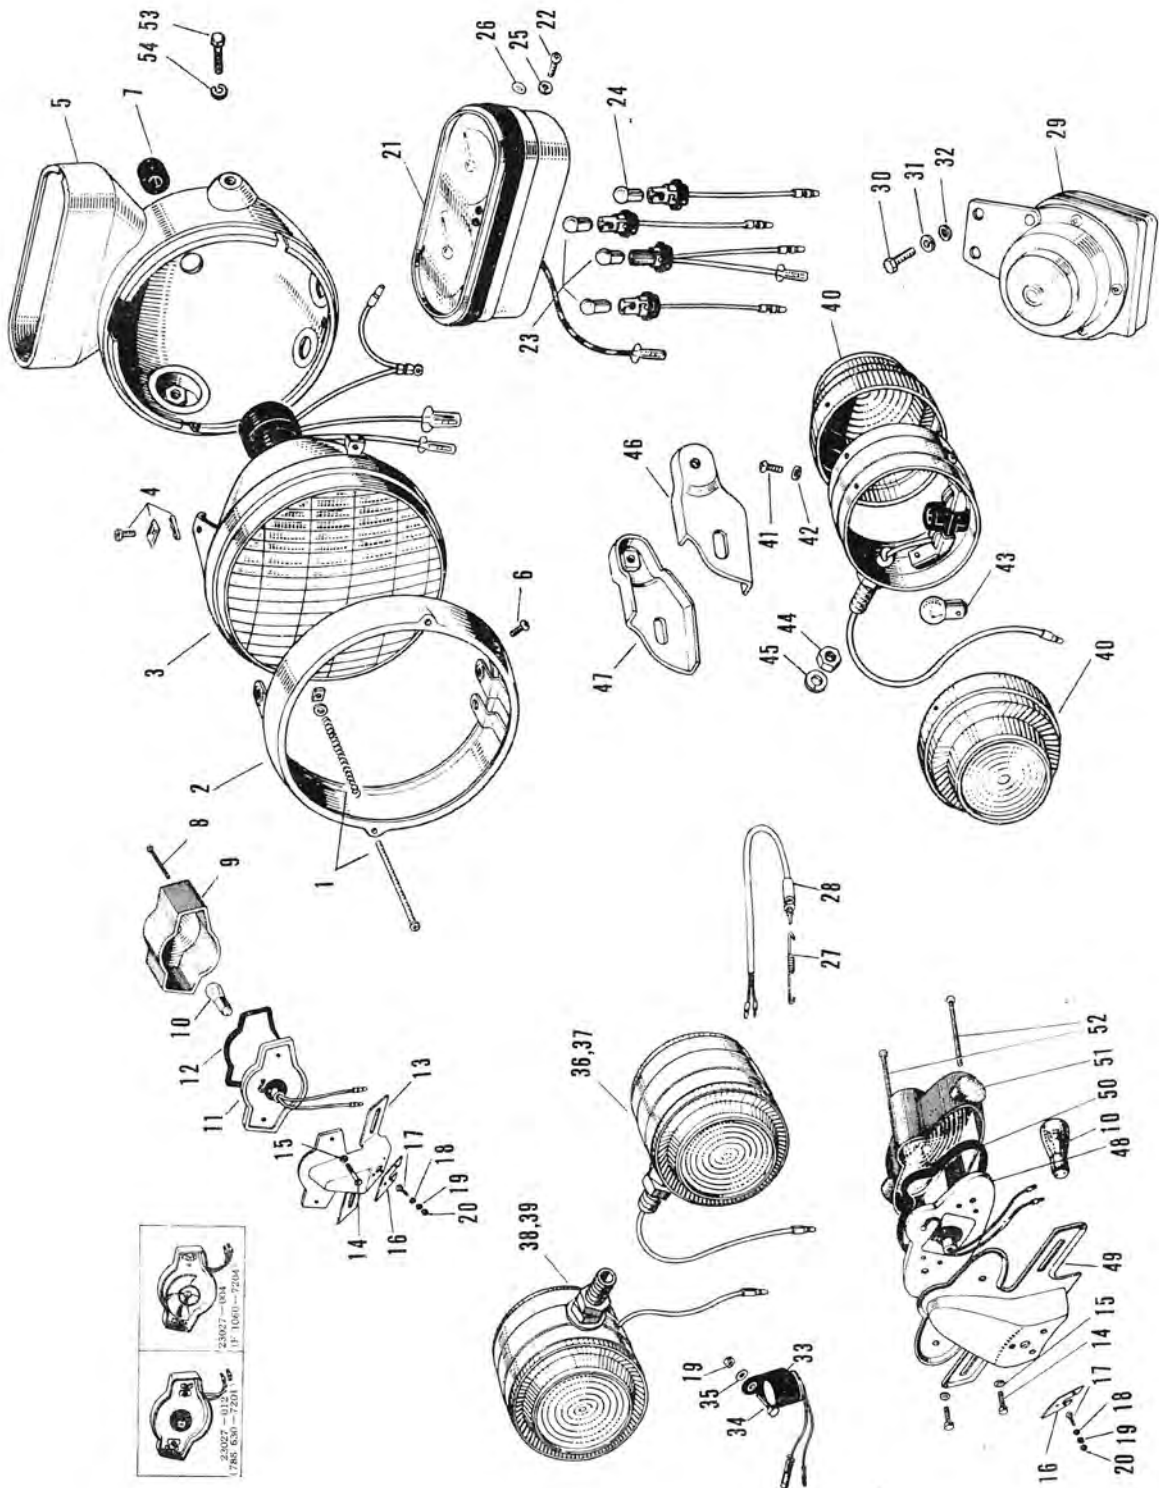

26-1. Electrical Equipment (1) (3/3)

26-1. Electrical Equipment (1) (3/3)

Ref. No.	D.P. No.	New Part No. (Old Part No.)	Part Name	Quantity				Remarks
				A1	A1SS	A7	A7SS	
33	1059696	27002-004 (310-7410)	Turn Signal Relay	1	1			WHN EXH USE 27002-008 (A7020-7410)
	1090208	27002-008 (A7020-7410)	Turn Signal Relay	1	1	1	1	
34	1042475	110B0616	6 x 16 Hex Head Bolt	1	1	1	1	
35	1064872	411B0600	6 m/m Plain Washer	1	1	1	1	
36	1093584	23040-013 (A1020-7310J)	R.H. Turn Signal Lamp Ass'y	1	2	1	2	
37	1093592	23042-012 (A1020-7320J)	L.H. Turn Signal Lamp Ass'y	1	2	1	2	
38	1136712	23043-011 (B11060-7330)	Rear R.H. Turn Signal Lamp Ass'y	1		1		
39	1136739	23044-009 (B11060-7340)	Rear L.H. Turn Signal Lamp Ass'y	1		1		
40	1059548	23048-004 (310-7311)	Turn Signal Lamp Lens	8	8	8	8	
41	1052772	220E0308	3 x 8 Pan Head Screw	8	8	8	8	
42	1065106	461F0300	3 m/m Spring Washer	8	8	8	8	
43	1059599	92069-019 (310-7335)	12V 8W Bulb	4	4	4	4	
44	1063006	315B1000	10 m/m Nut	4		4		
45	1065157	461F1000	10 m/m Spring Washer	2	4	2	4	
46	1136542	23051-010 (A1320-7351J)	Rear L.H. Turn Signal Lamp Bracket		1		1	
47	1136569	23051-009 (A1320-7352J)	Rear R.H. Turn Signal Lamp Bracket		1		1	
10,14,15 48~54	1082736	23025-027 (A1020-7200)	Tail Lamp Ass'y	1	1	1	1	3 Reflectors Type
48	1086022	23027-009 (A1020-7204)	Tail Lamp Socket	1	1	1	1	
49	1080016	23036-002 (A1020-7205)	License Plate Bracket	1	1	1	1	
50	1082639	23028-008 (A1020-7203)	Tail Lamp Gasket	1	1	1	1	
51	1080482	23026-010 (A1020-7202)	Tail Lamp Lens	1	1	1	1	
52	1090356	220E0450	4 x 50 Pan Head Screw	2	2	2	2	
	1121154	220E0450A	4 x 50 Pan Head Screw	2	2	2	2	I.S.O. Thread
53	1040286	92007-011 (W1020-9028)	Head Lamp Fitting Bolt	2	2	2	2	
54	1065157	461F1000	10 m/m Spring Washer	2	2	2	2