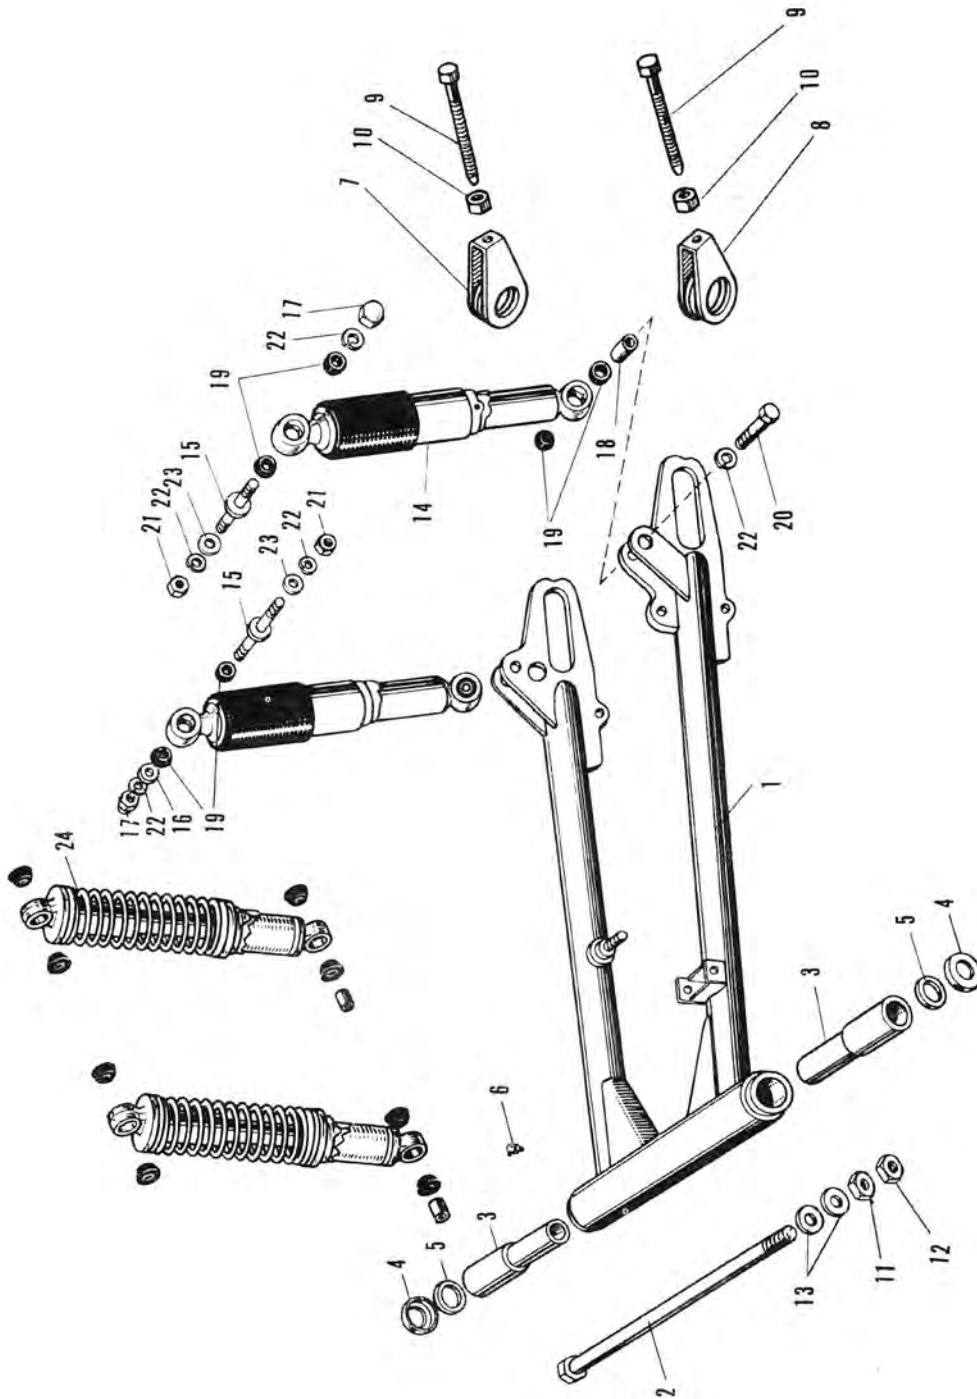

14. Swinging Arm, Rear Shock Absorbers (2½)

14. Swinging Arm, Rear Shock Absorbers (2/2)

Ref. No.	D.P. No.	New Part No. (Old Part No.)	Part Name	Quantity				Remarks
				A1	A1SS	A7	A7SS	
21	1062913	313B1000	10 m/m Nut	2	2	2	2	Not Required for 32002-028
22	1065157	461F1000	10 m/m Spring Washer	6	6	6	6	2 ea Not Required for 32002-028
23	1064843	411B1000	10 m/m Plain Washer	2	2	2	2	Not Required for 32002-028
24	1017624	45014-024 (A1320-2800)	Rear Shock Absorber	2	* 2	2	* 2	* for U.S.A. Model only