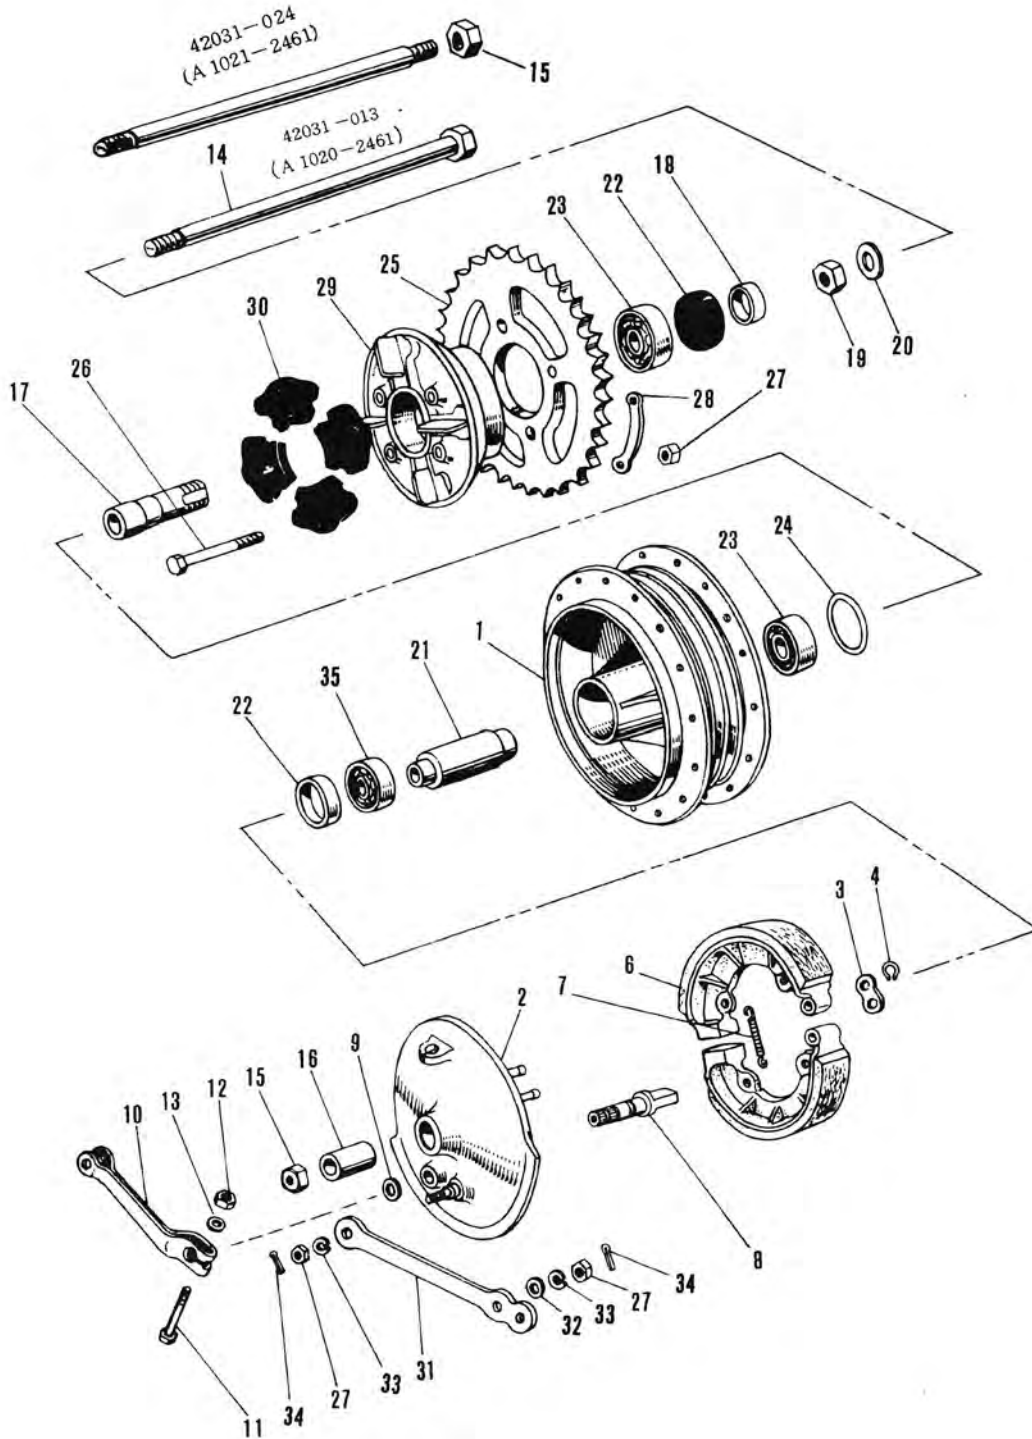

19. Rear Hub (1/2)

19. Rear Hub (1/2)

Ref. No.	D.P. No.	New Part No. (Old Part No.)	Part Name	Quantity				Remarks
				A1	A1SS	A7	A7SS	
1,21,23,24 30,35	1015087	42005-009 (A1020-2410)	Rear Brake Drum Complete	1	1	1	1	
2~13	1075578	42006-007 (A1020-2420)	Rear Brake Panel Ass'y	1	1	1	1	
3	1066676	41045-001 (5020-6514)	Rear Brake Shoe Pin Washer	1	1	1	1	
4	1065378	480J1400	14 m/m Circlip	2	2	2	2	
6	1066749	42019-003 (5020-6730)	Rear Brake Shoe	2	2	2	2	
7	1066684	41049-003 (5020-6524)	Brake Shoe Spring	1	1	1	1	
8	1015117	42026-004 (A1020-2441)	Rear Brake Cam	1	1	1	1	
9	1066692	41051-001 (5020-6529)	Brake Cam Dust Shield	1	1	1	1	
10	1075586	42029-006 (A1020-2451)	Rear Brake Cam Lever	1	1	1	1	
11	1042599	110B0640	6 x 40 Hex Head Bolt	1	1	1	1	
12	1054872	310B0600	6 m/m Nut	1	1	1	1	
13	1064827	411B0600	6 m/m Plain Washer	1	1	1	1	
14	1015133	42031-013 (A1020-2461)	Rear Axle	(1)	(1)	(1)	(1)	WHN EXH USE 42031-024 & (A1021-2461) 313Z1600
	1122657	42031-024 (A1021-2461)	Rear Axle	1	1	1	1	
15	1062999	313Z1600	16 m/m Nut	2	2	2	2	1 ea Not Required for 42031-013 (A1020-2461)
16	1015168	42032-008 (A1020-2463)	R.H. Rear Hub Collar	1	1	1	1	
17	1015176	42036-006 (A1020-2464)	Rear Axle Sleeve	1	1	1	1	
18	1015186	42037-006 (A1020-2465)	Rear Axle Sleeve Collar	1	1	1	1	
19	1066846	42045-006 (5020-6798)	Sleeve Nut	1	1	1	1	
20	1015192	42046-009 (A1020-2467)	Sleeve Washer	1	1	1	1	
21	1066773	42010-012 (5020-6775)	Rear Hub Bearing Spacer	(1)	(1)			WHN EXH USE 42010-008 (A1020-2471)
	1015206	42010-008 (A1020-2471)	Rear Hub Bearing Spacer	1	1	1	1	
22	1037579	92052-006 (WTC35527)	PJN 35527 Oil Seal	1	1	1	1	
23	1076159	601B6205	#6205 Ball Bearing	2	2	2	2	
24	1073508	671B2560	60 m/m "O" Ring	1	1	1	1