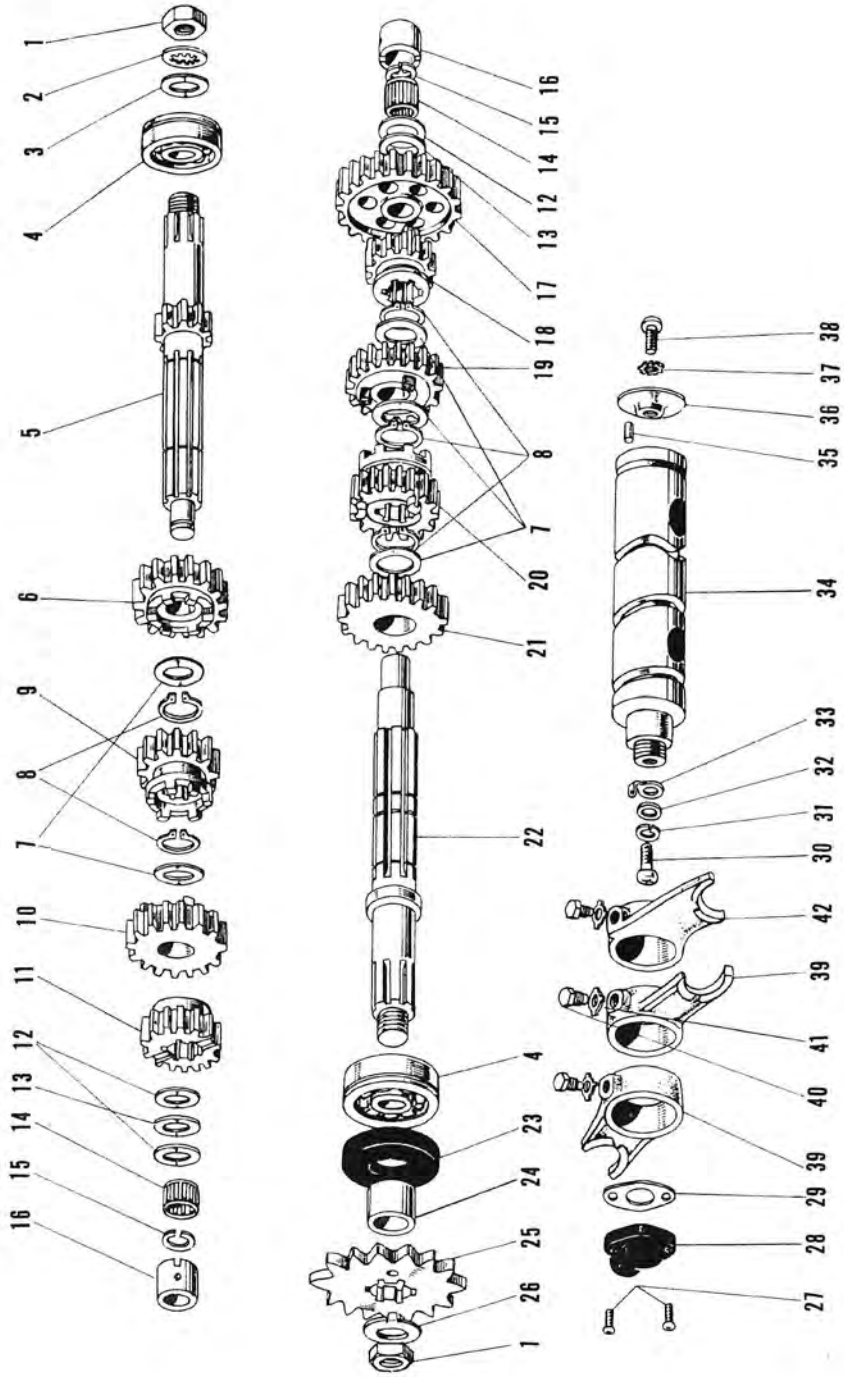

5. Transmission Gears (1/2)

5. Transmission Gears (1/2)

Ref. No.	D.P. No.	New Part No. (Old Part No.)	Part Name	Quantity				Remarks
				A1	A1SS	A7	A7SS	
1	1011766	92015-019 (A1010-3236)	18 m/m Nut	2	2	2	2	
2	1065246	463G1800	18 m/m Toothed Lock Washer	1	1	1	1	
3	1012614	92022-074 (A1010-3634)	18 m/m Plain Washer	1	1	1	1	
4	1012843	92045-002 (A1010-4226)	#6305N Ball Bearing	2	2	2	2	
5	1012266	13127-012 (A1010-3601)	Drive Shaft	1	1	1	1	14T
6	1022423	13136-017 (A7010-3603)	Drive Shaft Top Gear	1	1	1	1	27T
7	1012576	92022-076 (A1010-3629)	25 m/m Washer	5	5	5	5	
8	1012533	92033-010 (A1010-3637)	24 m/m Circlip	5	5	5	5	
9	1022466	13132-009 (A7010-3605)	Drive Shaft 3rd Gear	1	1	1	1	23T
10	1022482	13134-003 (A7010-3624)	Drive Shaft 4th Gear	1	1	1	1	25T
11	1012347	13130-008 (A1010-3607)	Drive Shaft 2nd Gear	1	1	1	1	19T
12	1012584	92022-075 (A1010-3631)	17 m/m Washer	3	3	3	3	
13	1012606	92026-021 (A1010-3633)	Thrust Washer	2	2	2	2	
14	1012878	92046-005 (A1010-4227)	KT172113 Needle Bearing	2	2	2	2	
15	1012592	92033-009 (A1010-3632)	17 m/m Circlip	2	2	2	2	
16	1012819	92028-043 (A1010-4221)	Transmission Shaft Bushing	2	2	2	2	
17	1012363	13129-014 (A1010-3611)	Output Shaft Low Gear	1	1	1	1	35T
18	1022458	13137-007 (A7010-3604)	Output Shaft Top Gear	1	1	1	1	21T
19	1012339	13133-007 (A1010-3606)	Output Shaft 3rd Gear	1	1	1	1	26T
20	1022504	13135-003 (A7010-3625)	Output Shaft 4th Gear	1	1	1	1	23T
21	1012355	13131-010 (A1010-3608)	Output Shaft 2nd Gear	1	1	1	1	29T
22	1012274	13128-013 (A1010-3602)	Output Shaft	1	1	1	1	
23	1012886	92050-016 (A1010-4228)	SC326210 Oil Seal	1	1	1	1	
24	1012568	92026-027 (A1010-3628)	Engine Sprocket Spacer	1	1	1	1	
25	1012487	13144-025 (A1010-3621)	Engine Sprocket (15T)	1	1			STD
	1012479	13144-017 (A1010-3621-1)	Engine Sprocket (14T)					A1, A1SS Option
	1012495	13144-018 (A1010-3621-2)	Engine Sprocket (16T)