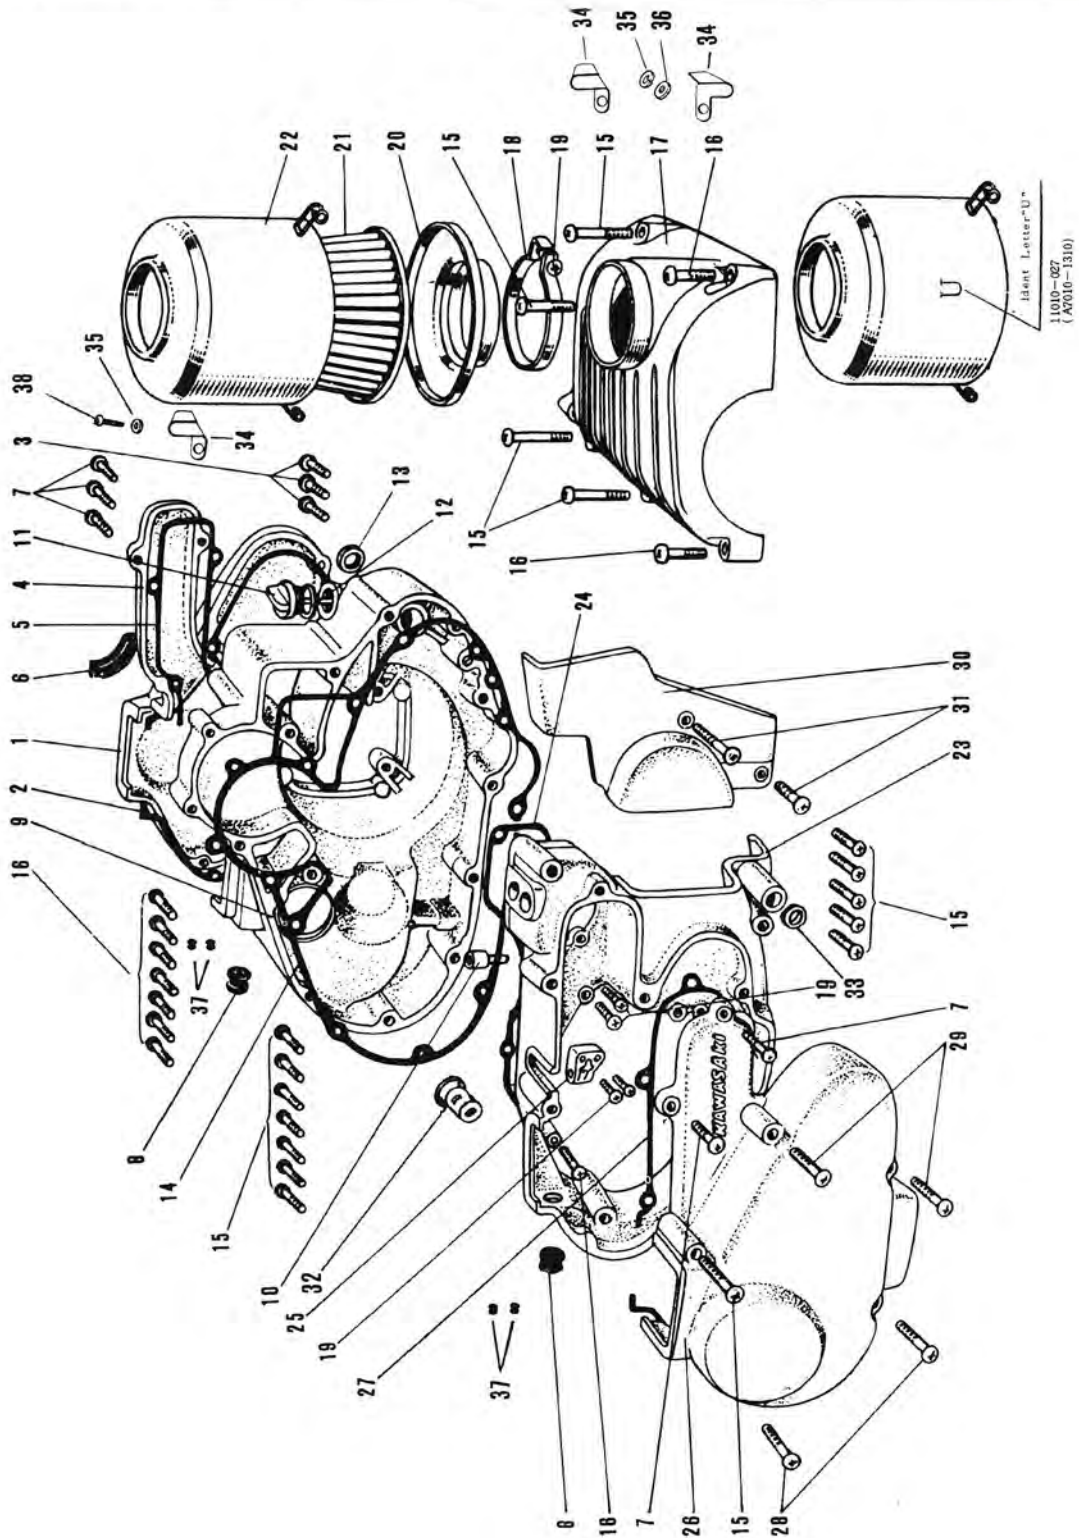

8. Engine Covers (1/2)

8. Engine Covers (1/2)

Ref. No.	D.P. No.	New Part No. (Old Part No.)	Part Name	Quantity				Remarks
				A1	A1SS	A7	A7SS	
1	1012975	14030-007 (A1010-4307)	R.H. Carburetor Cover	1	1	1	1	
2	1013025	14047-004 (A1010-4311)	R.H. Carburetor Cover Gasket	1	1	1	1	
3	1053116	222B0625	6 x 25 Oval Countersunk Head Screw	3	3	3	3	
4	1013084	14034-001 (A1010-4317)	R.H. Engine Cover Cap	1	1	1	1	
5	1013076	14046-010 (A1010-4316)	R.H. Engine Cover Cap Gasket (A)	1	1	1	1	
6	1013092	14016-011 (A1010-4318)	R.H. Engine Cover Cap Gasket (B)	1	1	1	1	
7	1052608	220B0620	6 x 20 Pan Head Screw	5	5	5	5	
8	1045512	14039-001 (2010-4315)	Carburetor Mounting Hole Cap	2	2	2	2	
9	1016822	14032-022 (A1030-4302)	R.H. Engine Cover	(1)	(1)			WHN EXH USE 14032-023 (A1031-4302)
	1017012	14032-023 (A1031-4302)	R.H. Engine Cover	1	1	1	1	
10	1045938	16116-001 (2010-7450)	Fuel Overflow Pipe	1	1	1	1	
11	1045903	16115-002 (2010-7403)	Oil Filler Cap	1	1	1	1	
12	1073435	670B2020	20 m/m "O" Ring	1	1	1	1	
13	1013122	92051-003 (A1010-4323)	TB16267 Oil Seal	1	1	1	1	
14	1013016	14046-008 (A1010-4309)	R.H. Engine Cover Gasket	1	1	1	1	
15	1052675	220B0650	6 x 50 Pan Head Screw	17	17	17	17	
16	1052659	220B0640	6 x 40 Pan Head Screw	10	10	10	10	
17	1013033	14042-002 (A1010-4312)	Dynamo Cap					
18 ~ 22	1011219	11010-023 (A1010-1310)	Air Cleaner Ass'y	1	1			
	1021877	11010-027 (A7010-1310)	Air Cleaner Ass'y			1	1	
18	1023454	92037-018 (B1050-1351)	Air Cleaner Cap Calmp	1	1	1	1	
19	1052624	220B0625	6 x 25 Pan Head Screw	5	5	5	5	
20	1011243	11012-006 (A1010-1313)	Air Cleaner Cap	1	1			
	1021907	11012-008 (A7010-1313)	Air Cleaner Cap			1	1	
21	1011235	11013-010 (A1010-1312)	Air Cleaner Element	1	1			
	1021893	11013-013 (A7010-1312)	Air Cleaner Element			1	1