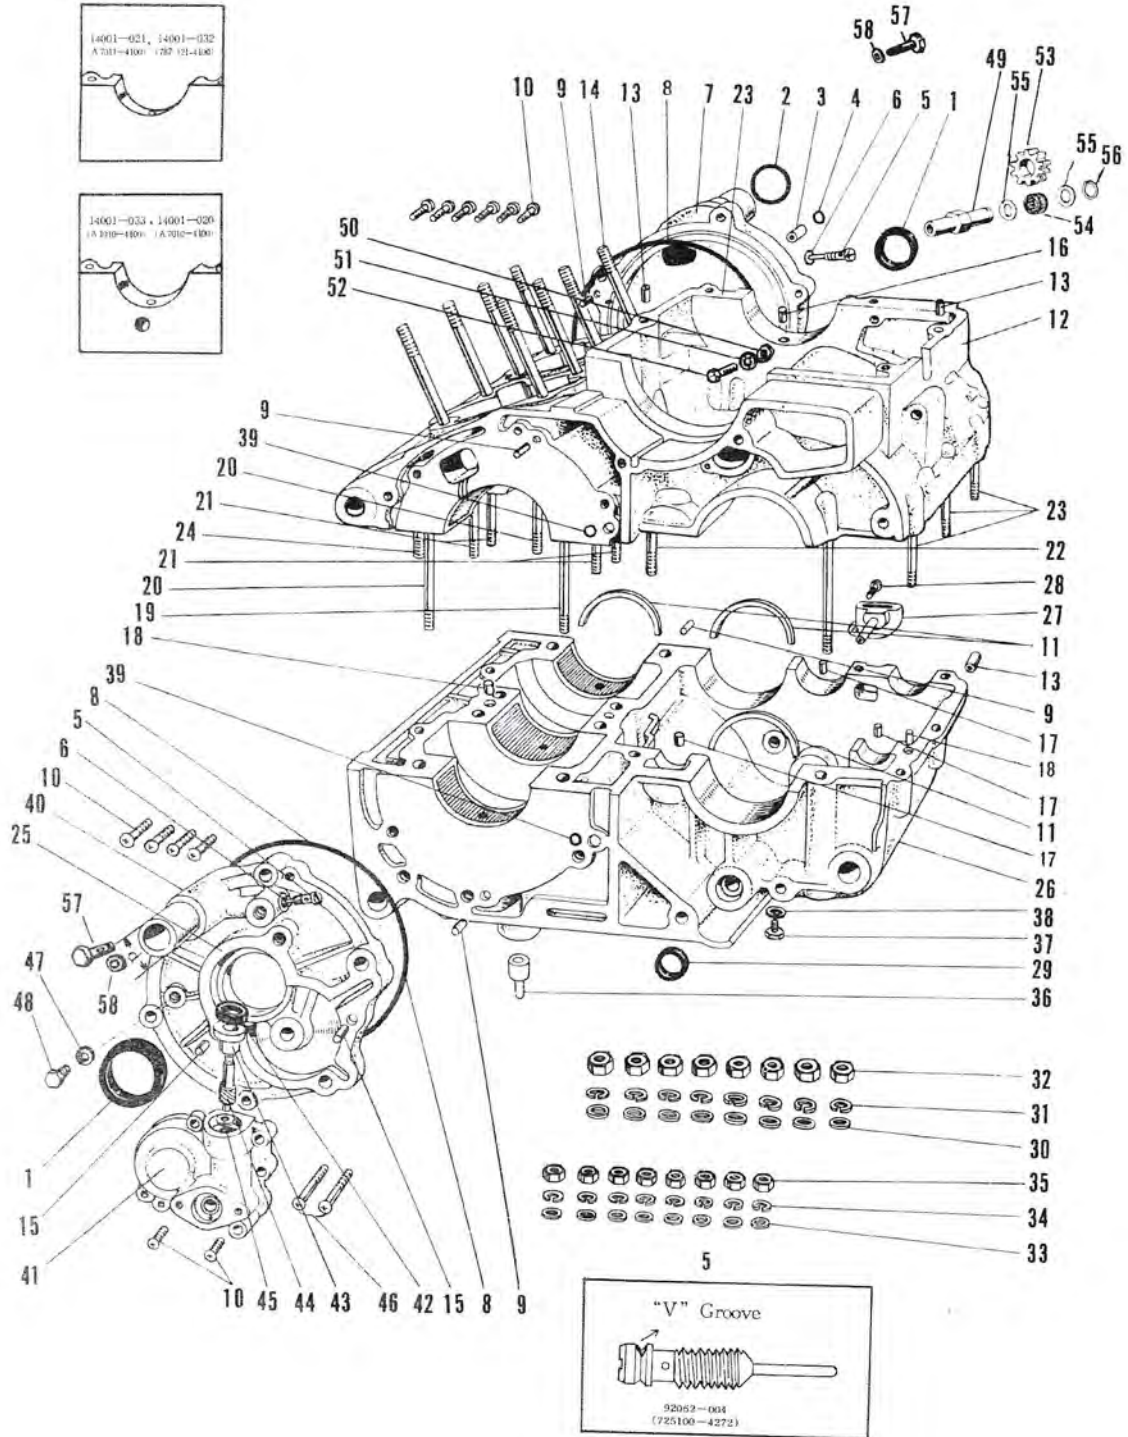

A-SERIES

2. Crank Case (3/3)

2. Crankcase (3/3)

Ref. No.	D.P. No.	New Part No. (Old Part No.)	Part Name	Quantity				Remarks
				A1	A1SS	A7	A7SS	
43	1012835	92028-042 (A1010-4223)	Engine Tachometer Gear Bushing	1	1	1	1	
44	1013254	13223-003 (A1010-7115)	Tachometer Gear	1	1	1	1	
45	1013289	92026-026 (A1010-7133)	Tachometer Gear Thrust Washer	1	1	1	1	
46	1052683	220B0655	6 x 55 Pan Head Screw	2	2	2	2	
47	1073788	751P0800	8 m/m Gasket	(1)	(1)	(1)	(1)	WHN EXH USE 92065-023 (A1030-7137)
	1086367	92065-023 (A1030-7137)	Check Valve Gasket	1	1	1	1	
48	1012924	92003-013 (A1010-4275)	8 x 8 Rotary Disc Valve Cover Plug	1	1	1	1	
49	1013408	21059-001 (A1010-8186)	Idle Gear Shaft	1	1	1		
50	1013432	92022-081 (A1010-8189)	6 m/m Plain Washer	1	1	1		
51	1065254	463H0600	6 m/m Toothed Lock Washer	1	1	1		
52	1042475	110B0616	6 x 16 Hex Head Bolt	1	1	1		USE for Type EN09 & EN11 Alternator only
53	1013394	21058-001 (A1010-8185)	Idle Gear	1	1	1		
54	1013416	21060-001 (A1010-8187)	KT121613 Needle Bearing	1	1	1		
55	1013424	92022-080 (A1010-8188)	12 m/m Thrust Washer	2	2	2		
56	1065343	480J1200	12 m/m Circlip	1	1	1		
57	1023284	92003-028 (A7030-4276)	6 x 24 Hex Head Bolt			2	2	
58	1023292	92022-102 (A7030-4277)	6 m/m Plain Washer			2	2