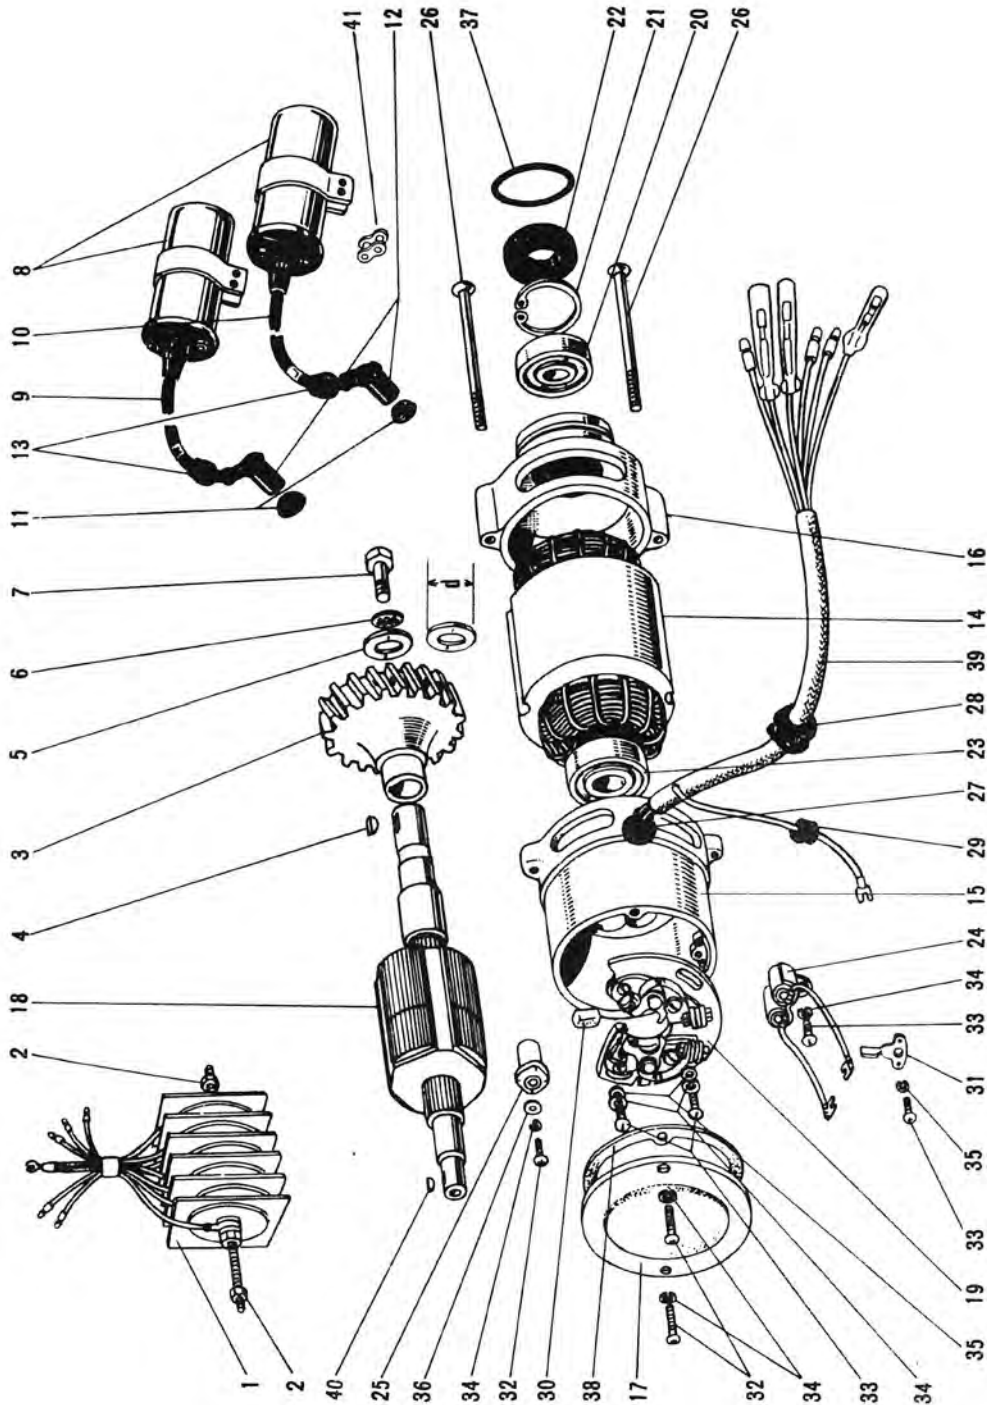

A-SERIES

9-1. Electrical Equipment for Engine (2/2) for E/No. A1E02533 and Below.

9-1. Electrical Equipment for Engine (2/2) for E/No. A1E02533 and Below.

Ref. No.	D.P. No.	New Part No. (Old Part No.)	Part Name	Quantity A1	Remarks
23	1013637	21009-002 (A1010-9211)	#6201ZZ Ball Bearing	1	
24	1013645	21013-007 (A1010-9212)	Condenser	1	
25	1013653	21014-002 (A1010-9213)	Cam	1	
26	1013688	21015-001 (A1010-9214)	6 x 95 Oval Countersunk Head Screw	(2)	WHN EXH USE 21015-004 (A7010-9214)
	1081268	21015-004 (A7010-9214)	6 x 98 Oval Countersunk Head Screw	2	
27	1013696	21017-001 (A1010-9215)	Dynamo Wiring Harness Grommet (A)	1	
28	1013717	21017-003 (A1010-9216)	Dynamo Wiring Harness Grommet (B)	1	
29	1013726	21017-005 (A1010-9217)	Dynamo Wiring Harness Grommet (C)	1	
30	1013734	21019-006 (A1010-9218)	Oil Felt	1	
31	1013742	21020-001 (A1010-9219)	Ignition Timing Pointer	1	
32	1013769	21022-017 (A1010-9221)	4 x 10 Pan Head Screw	3	
33	1013777	21022-010 (A1010-9222)	4 x 6 Pan Head Screw	(4)	WHN EXH USE 220B0406
	1096664	220B0406	4 x 6 Pan Head Screw	4	
34	1091336	461F0400	4 m/m Spring Washer	6	
35	1013785	21025-002 (A1010-9224)	4 m/m Plain Washer (A)	3	
36	1013793	21025-006 (A1010-9225)	4 m/m Plain Washer (B)	1	
37	1013807	21027-002 (A1010-9226)	46 m/m "O" Ring	1	
38	1013815	21028-001 (A1010-9227)	Contact Breaker Cover Gasket	(1)	WHN EXH USE 21028-002 (A7010-9227)
	1081292	21028-002 (A7010-9227)	Contact Breaker Cover Gasket	1	
39	1013823	21029-004 (A1010-9228)	Dynamo Wiring Harness Complete	1	
40	1013858	21030-001 (A1010-9229)	Cam Woodruff Key	1	
41	1125834	92026-051 (A1010-8399)	Spacer	4	E/No. A1E02533 and Below.