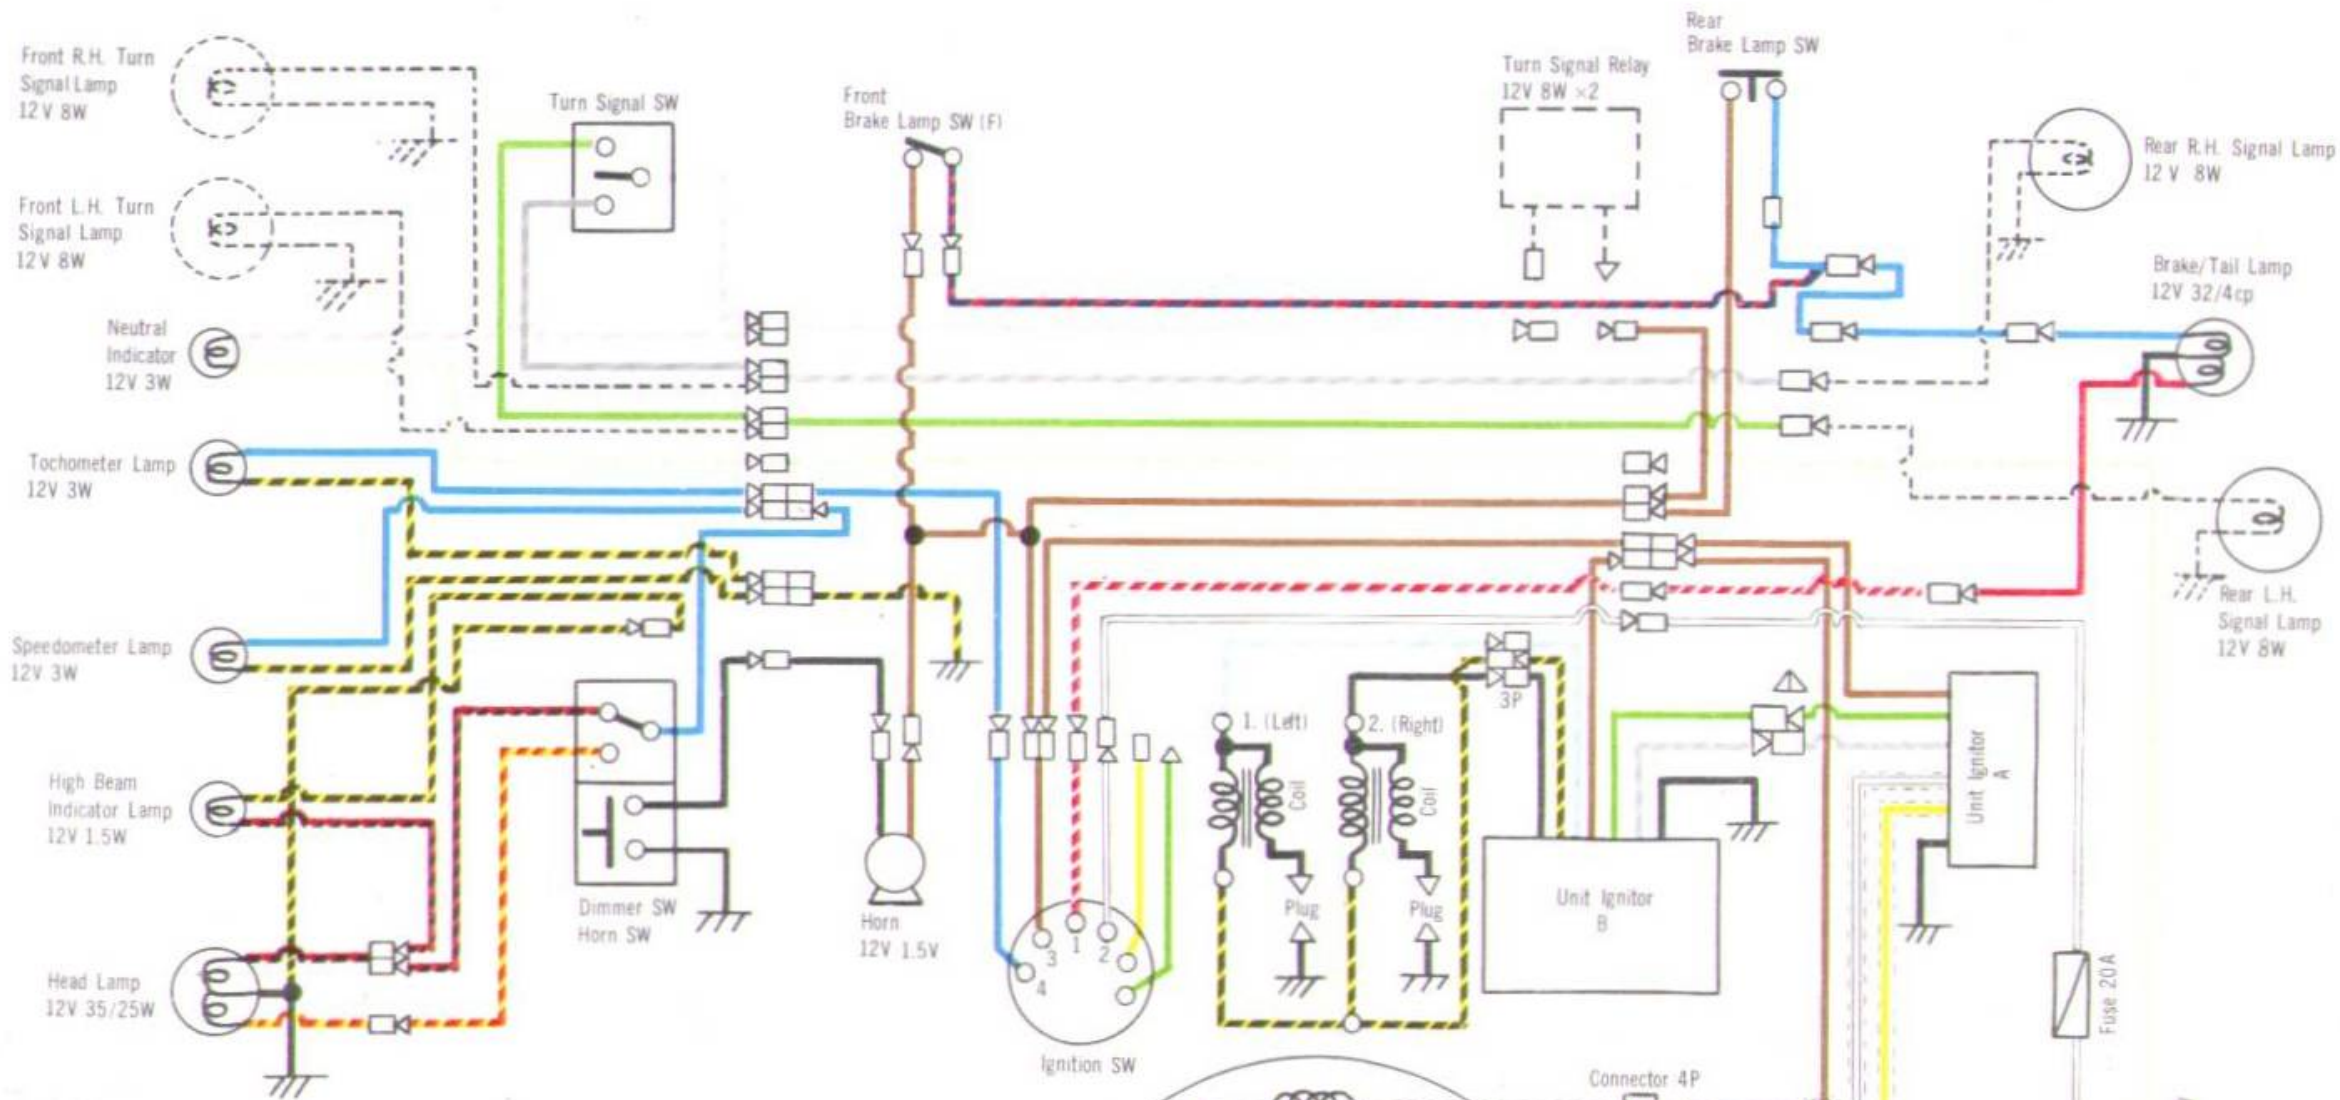

A series model with CD ignition system.

NOTE: Turn Signal Lamps and Turn Signal Relay are Optional Parts which are shown with dotted lines.

	TAIL	BAT	COIL HORN	HL	Key
Color	Red/White	White	Brown	Blue	
Stopped					Can be Removed
Day		●	●		Can not be Removed
Night	●	●	●	●	Can not be Removed
Parking	●	●			Can be Removed