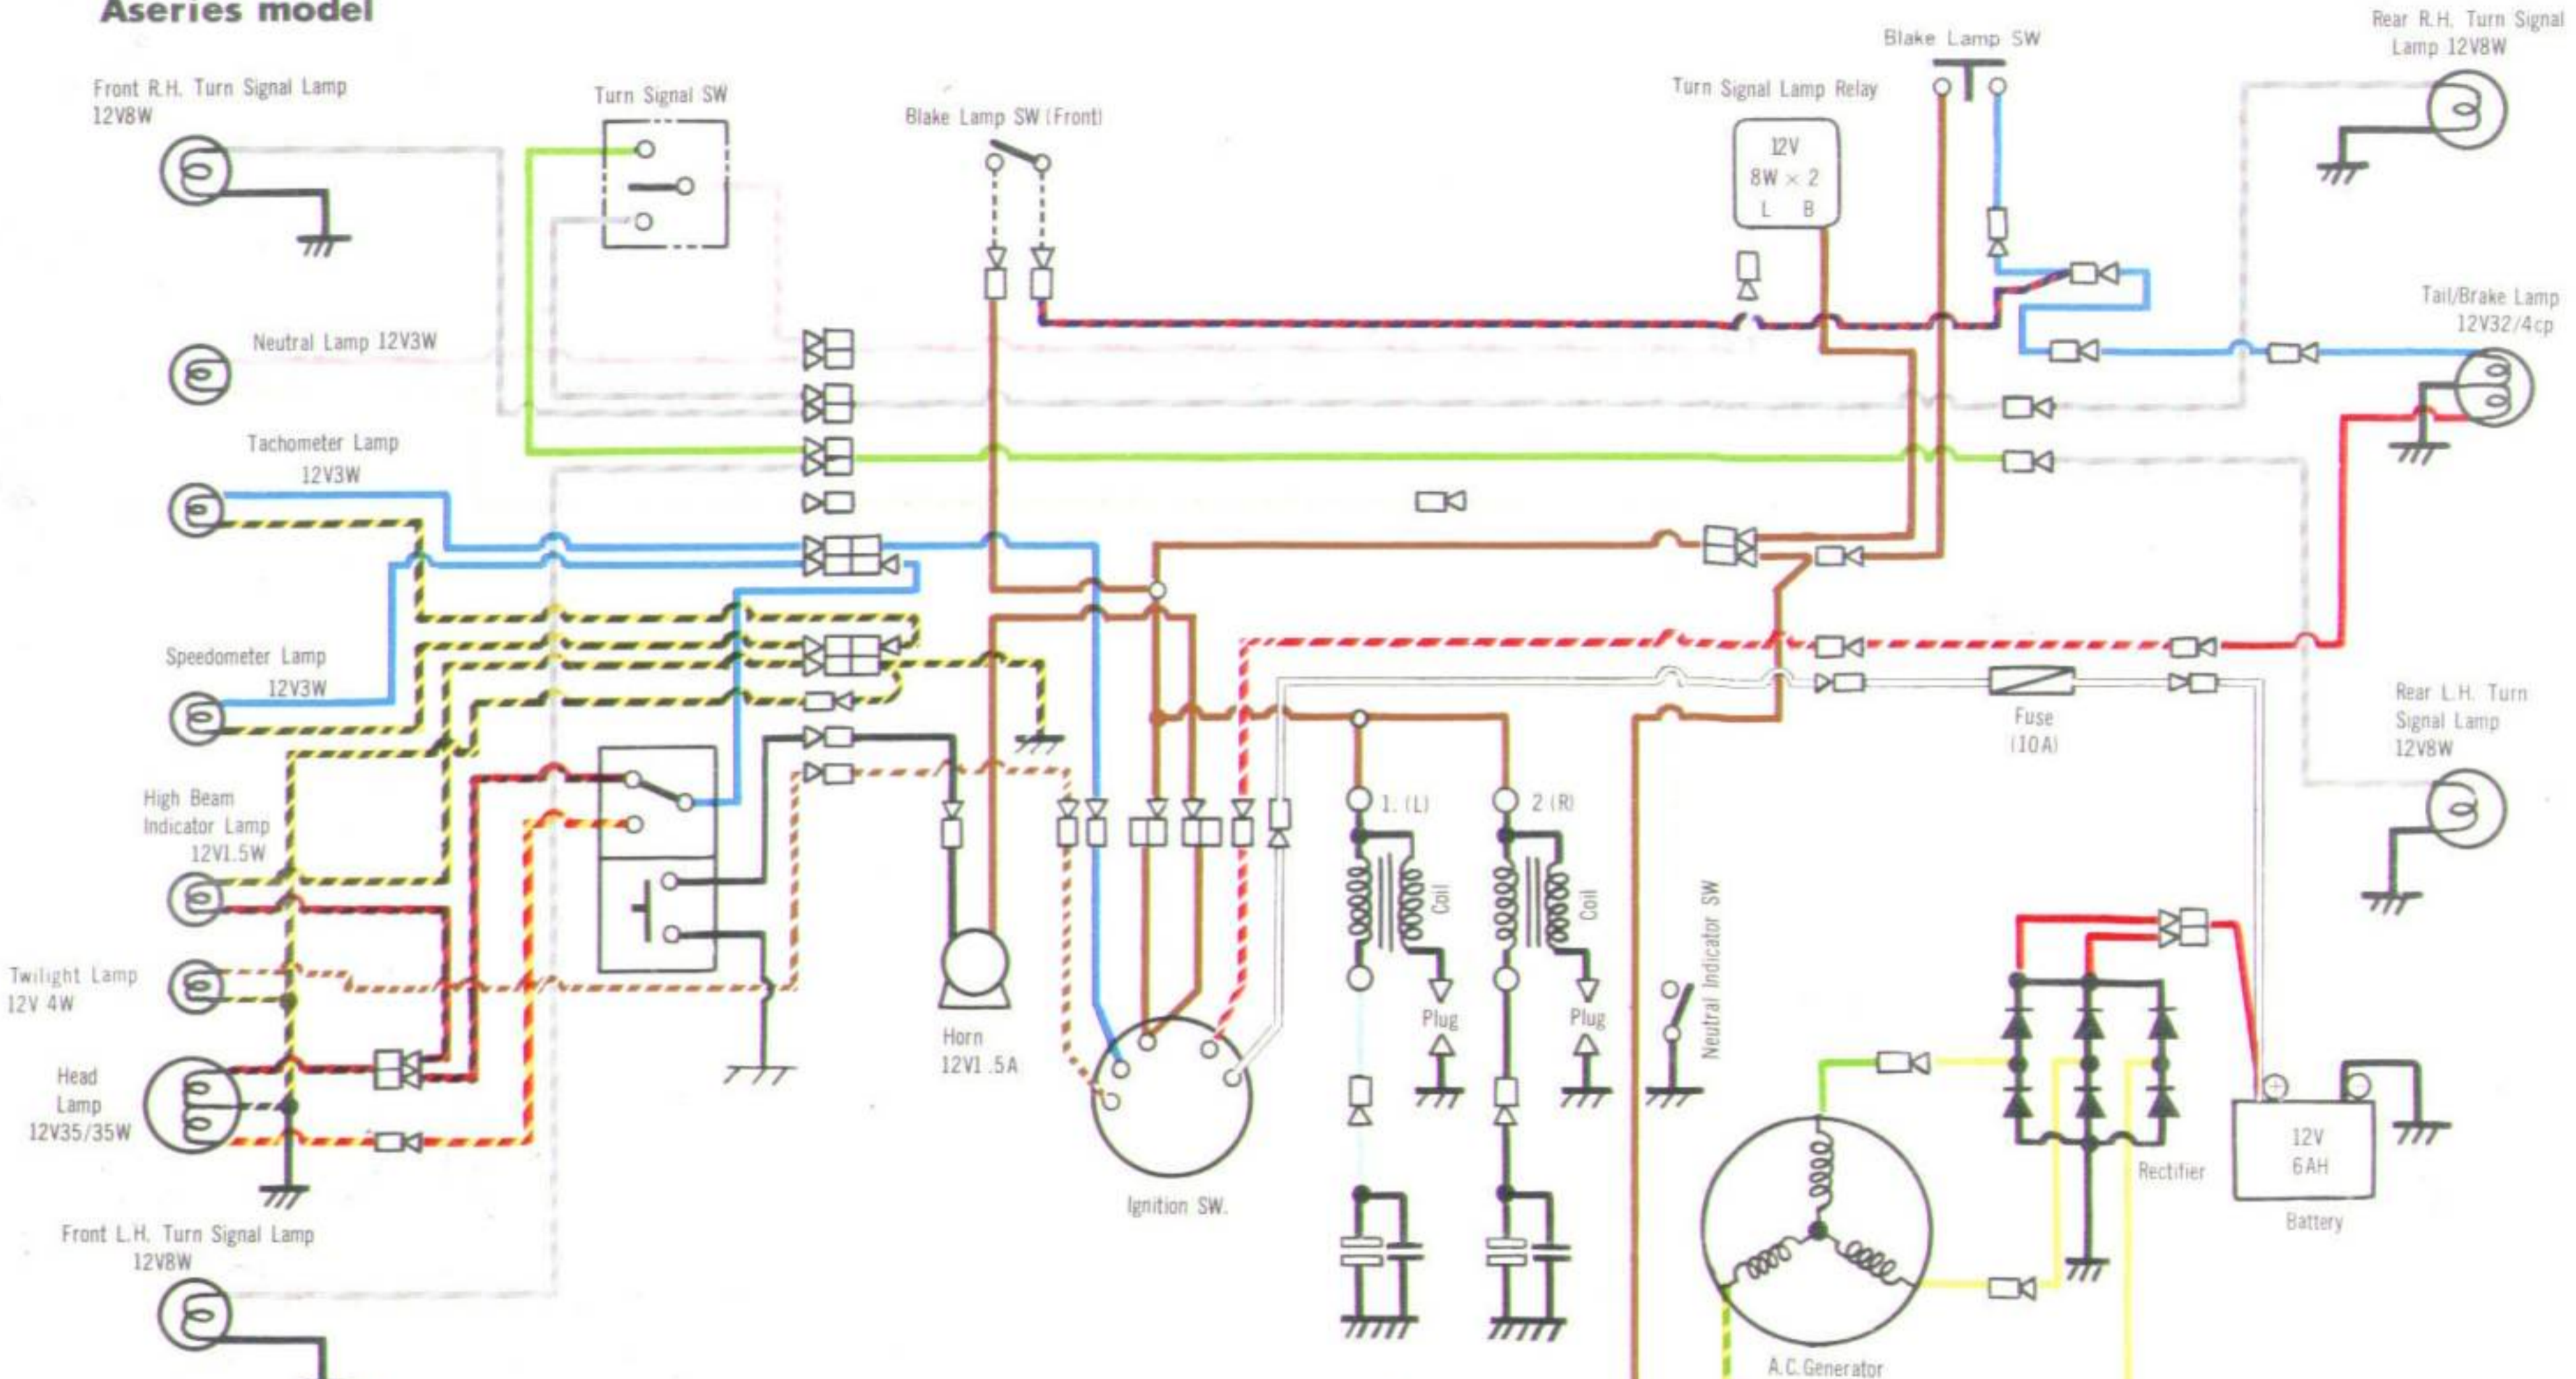

Aseries model

Color	TAIL	BAT	COIL HORN	H L	TWILIGHT LAMP	Key
	Red/White	White	Brown	Blue	Broun/White	
STOP						Removable
DAY		○—○				—
NIGHT	○—○	○—○	○—○	○—○		—
TWILIGHT	○—○	○—○	○—○		○—○	—
PARKING	○—○	○—○	○—○			Removable

NOTE: Brake Lamp SW (Front) is Optional Part Which is shown with dotted line.